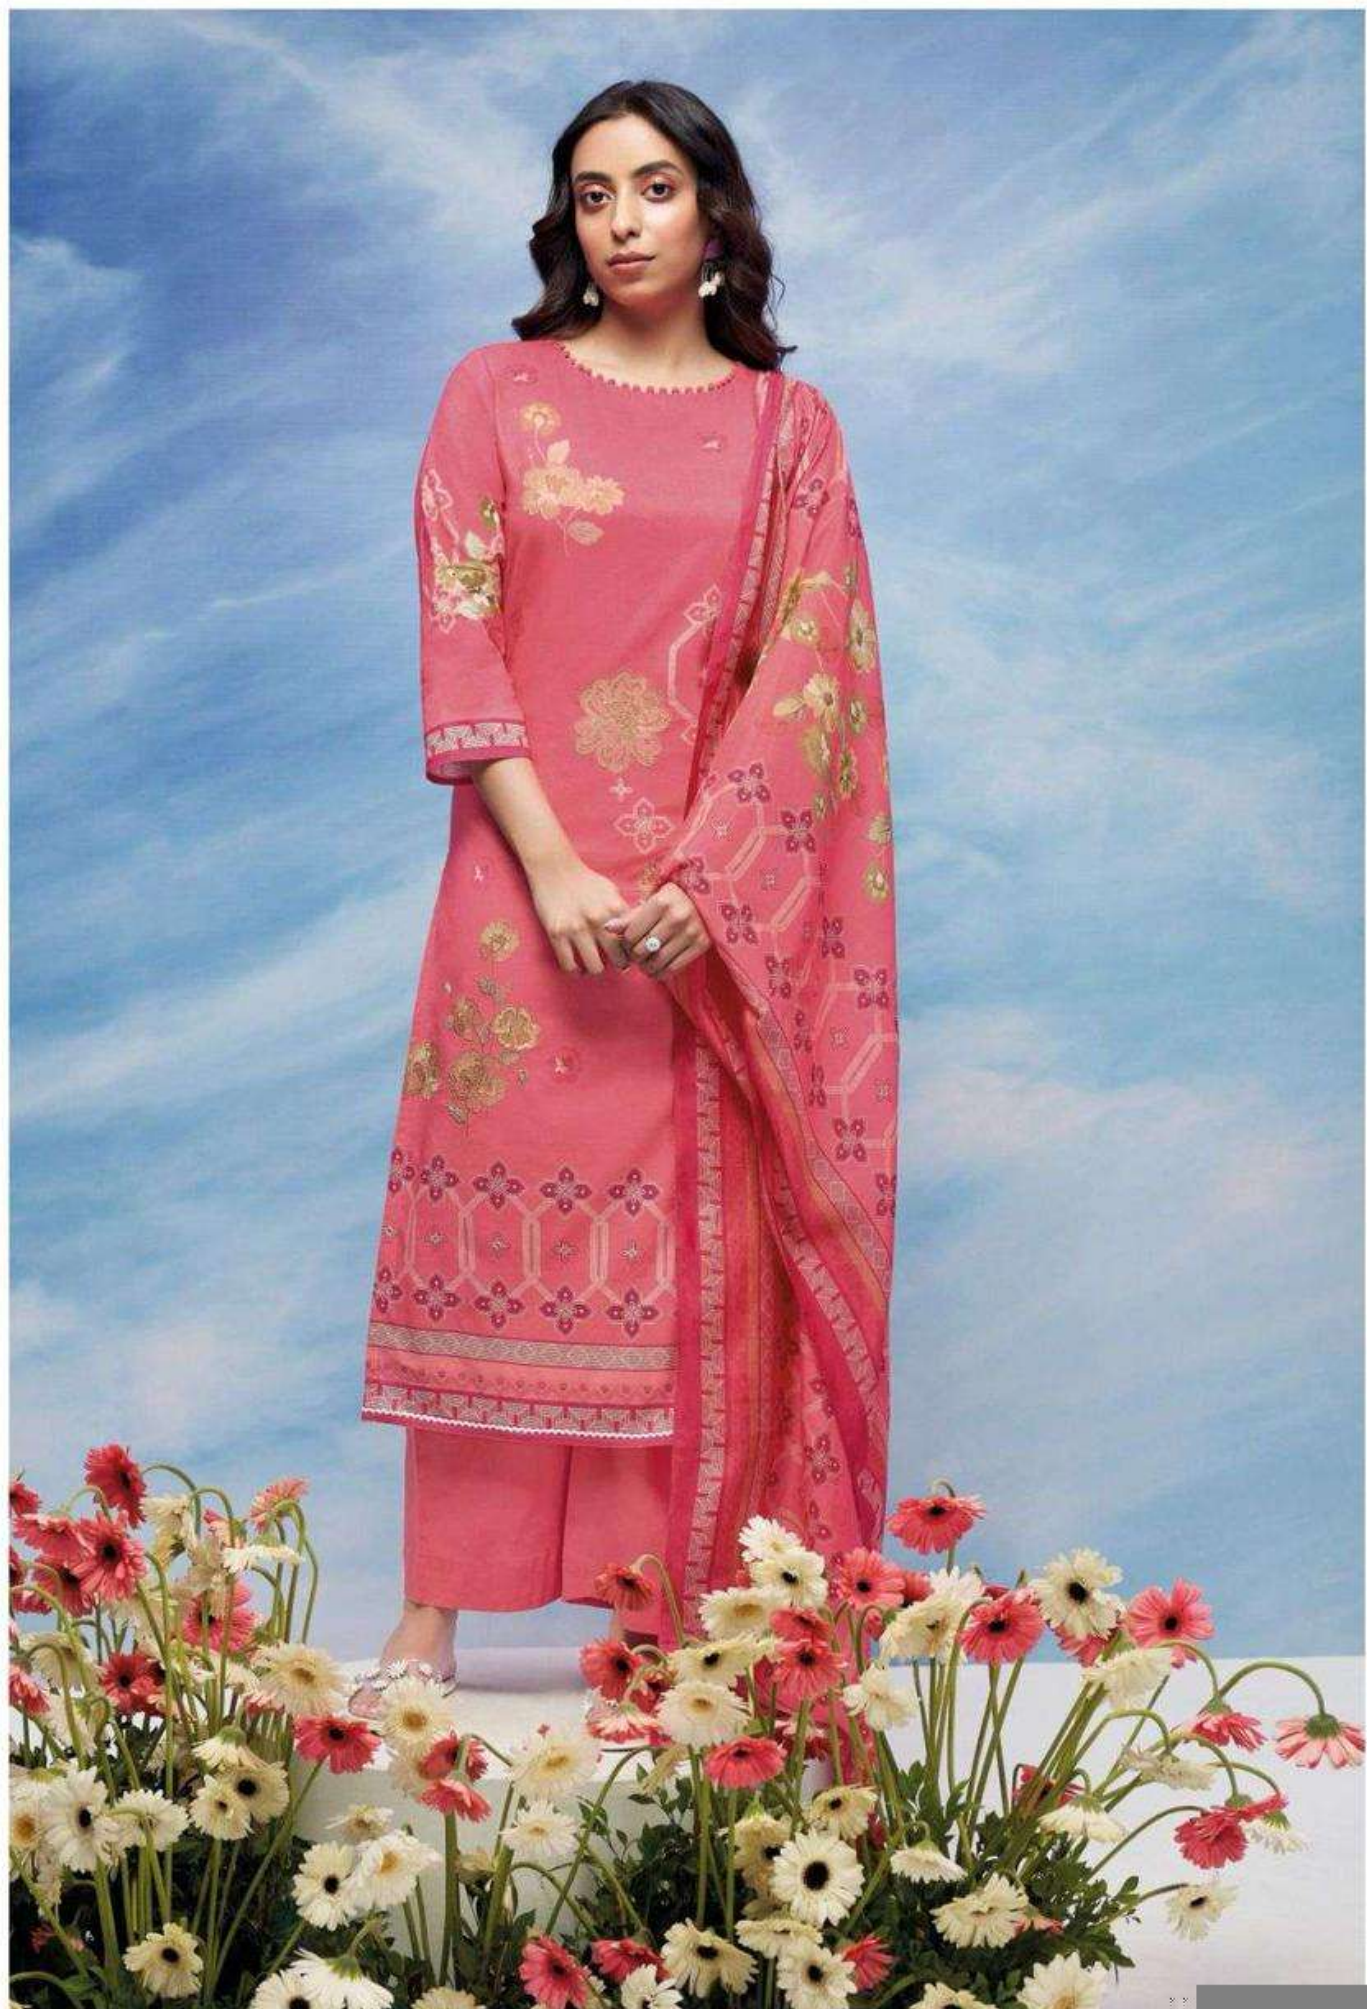

Ganga®

Ganga®

S2374-D

Ganga®

S2374-C

Ganga®

Ganga®

Ganga®
Veronika
S2374

S2374-A

S2374-A

S2374-B

S2374-C

S2374-D

Ganga®
Veronika
S2374- A/B/C/D

PRODUCT NAME	VERONIKA
D.NO.	S2374
DESCRIPTION	<p>TOP PREMIUM COTTON DIGITAL PRINTED EMBROIDERY, HAND WORK AND READY LACE ON DAMAN WITH EXTRA SLEEVE</p> <p>BOTTOM PREMIUM COTTON SOLID COLOUR</p> <p>DUPATTA FINEST BEMBERG LAWN PRINTED</p>
HSN CODE	520851
WHOLESALE PRICE	1940/- EACH+GST(EXTRA)