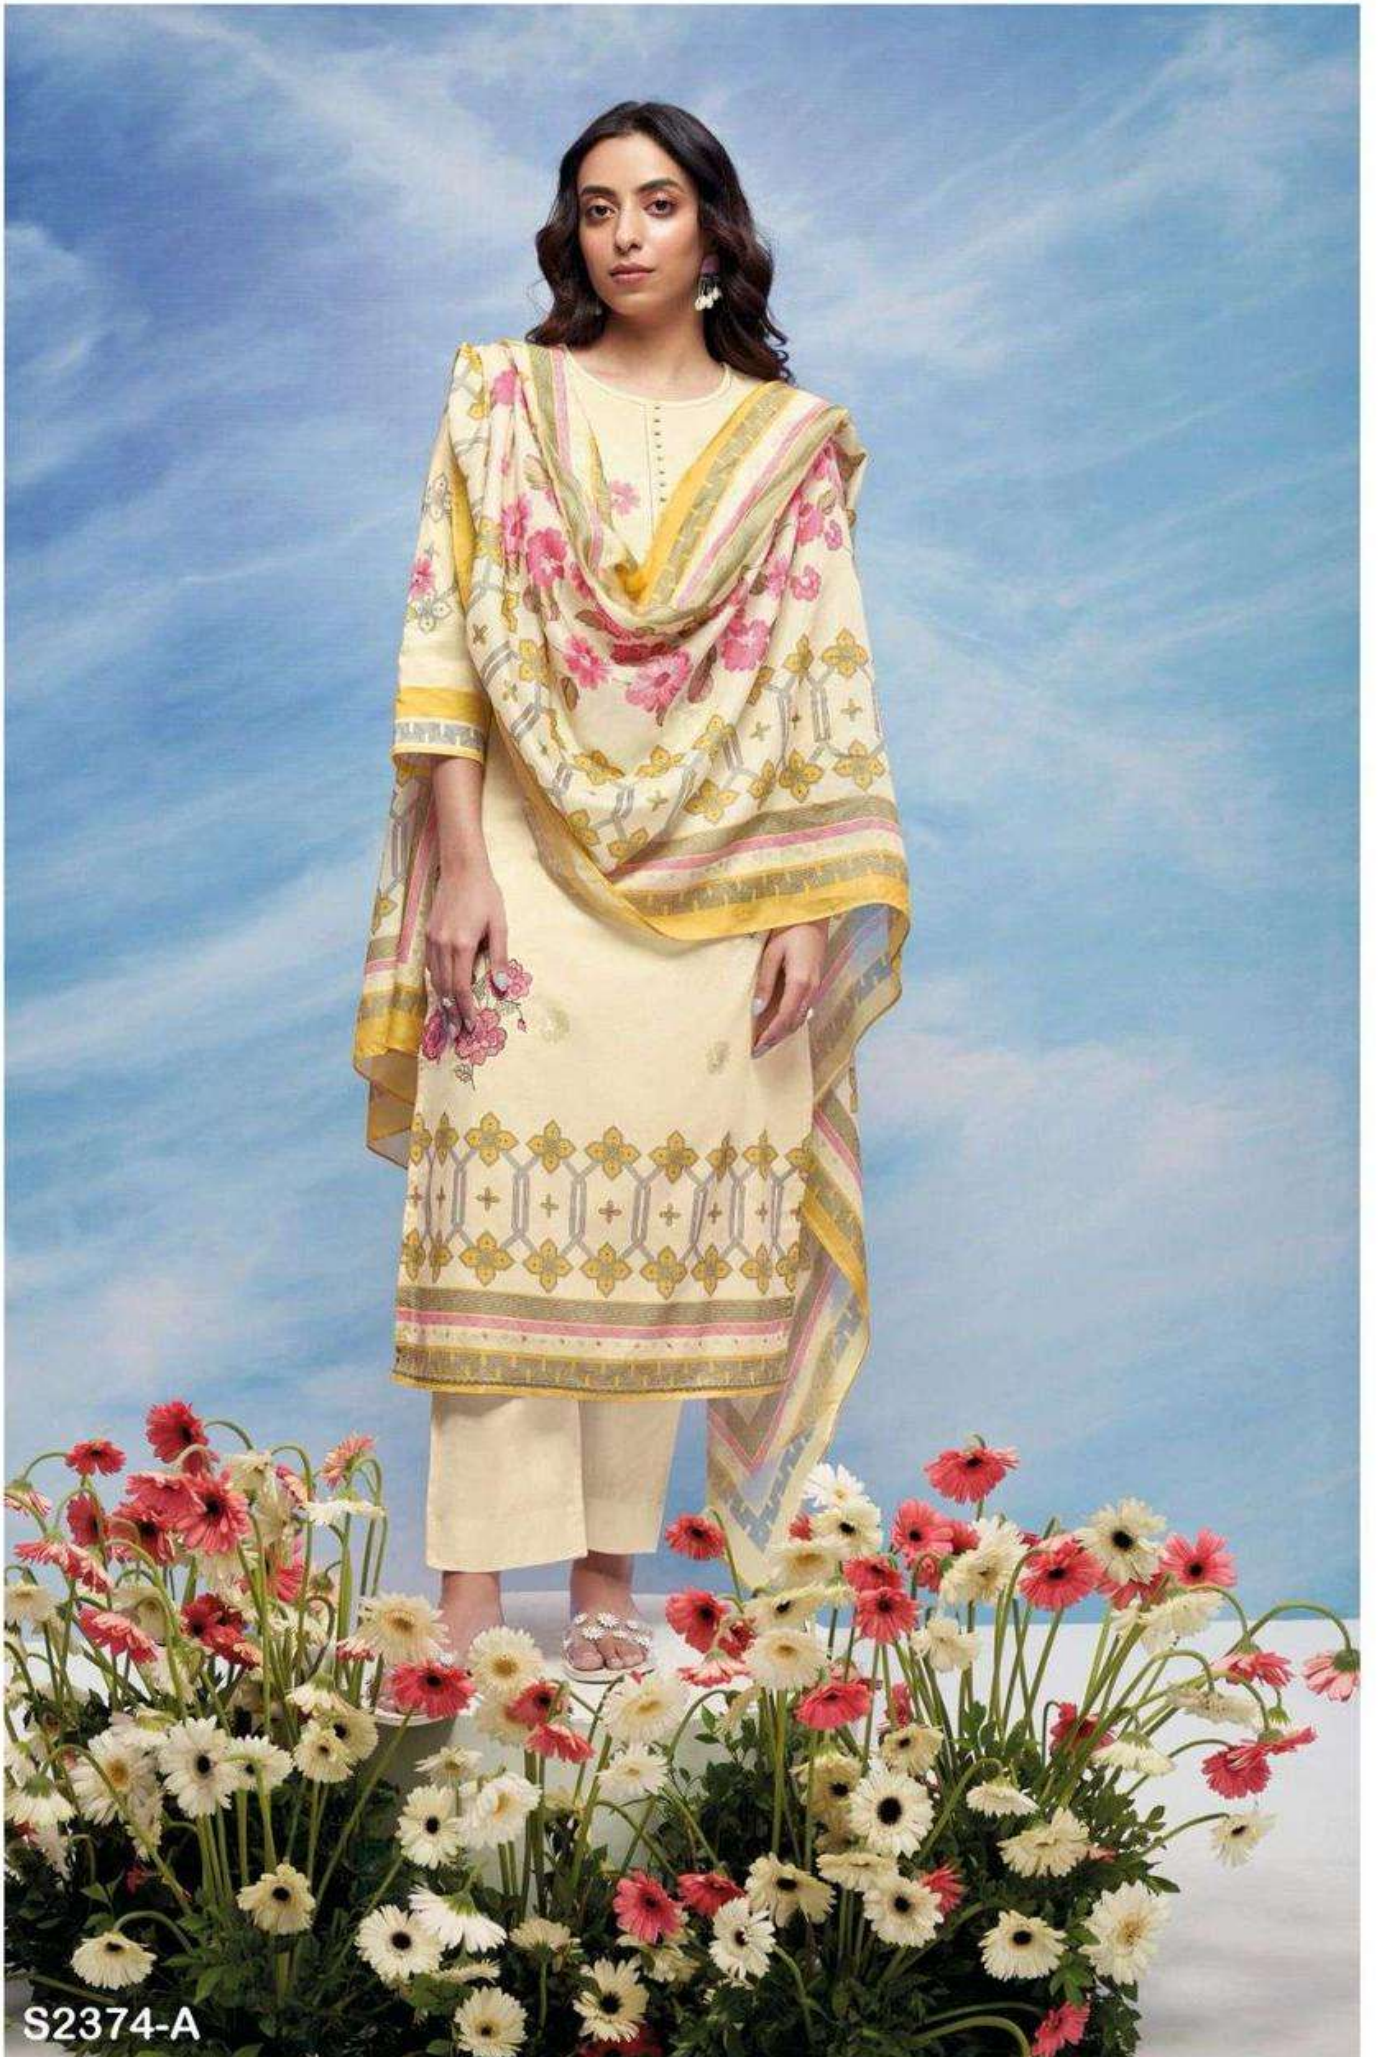

Ganga®

Ganga®

S2374-D

Ganga®

S2374-C

Ganga®

Ganga®

Ganga®
Veronika
S2374

S2374-A

S2374-A

S2374-B

S2374-C

S2374-D

Ganga®
Veronika
S2374- A/B/C/D

PRODUCT NAME	VERONIKA
D.NO.	S2374
DESCRIPTION	<p>TOP PREMIUM COTTON DIGITAL PRINTED EMBROIDERY, HAND WORK AND READY LACE ON DAMAN WITH EXTRA SLEEVE</p> <p>BOTTOM PREMIUM COTTON SOLID COLOUR</p> <p>DUPATTA FINEST BEMBERG LAWN PRINTED</p>
HSN CODE	520851
WHOLESALE PRICE	1940/- EACH+GST(EXTRA)