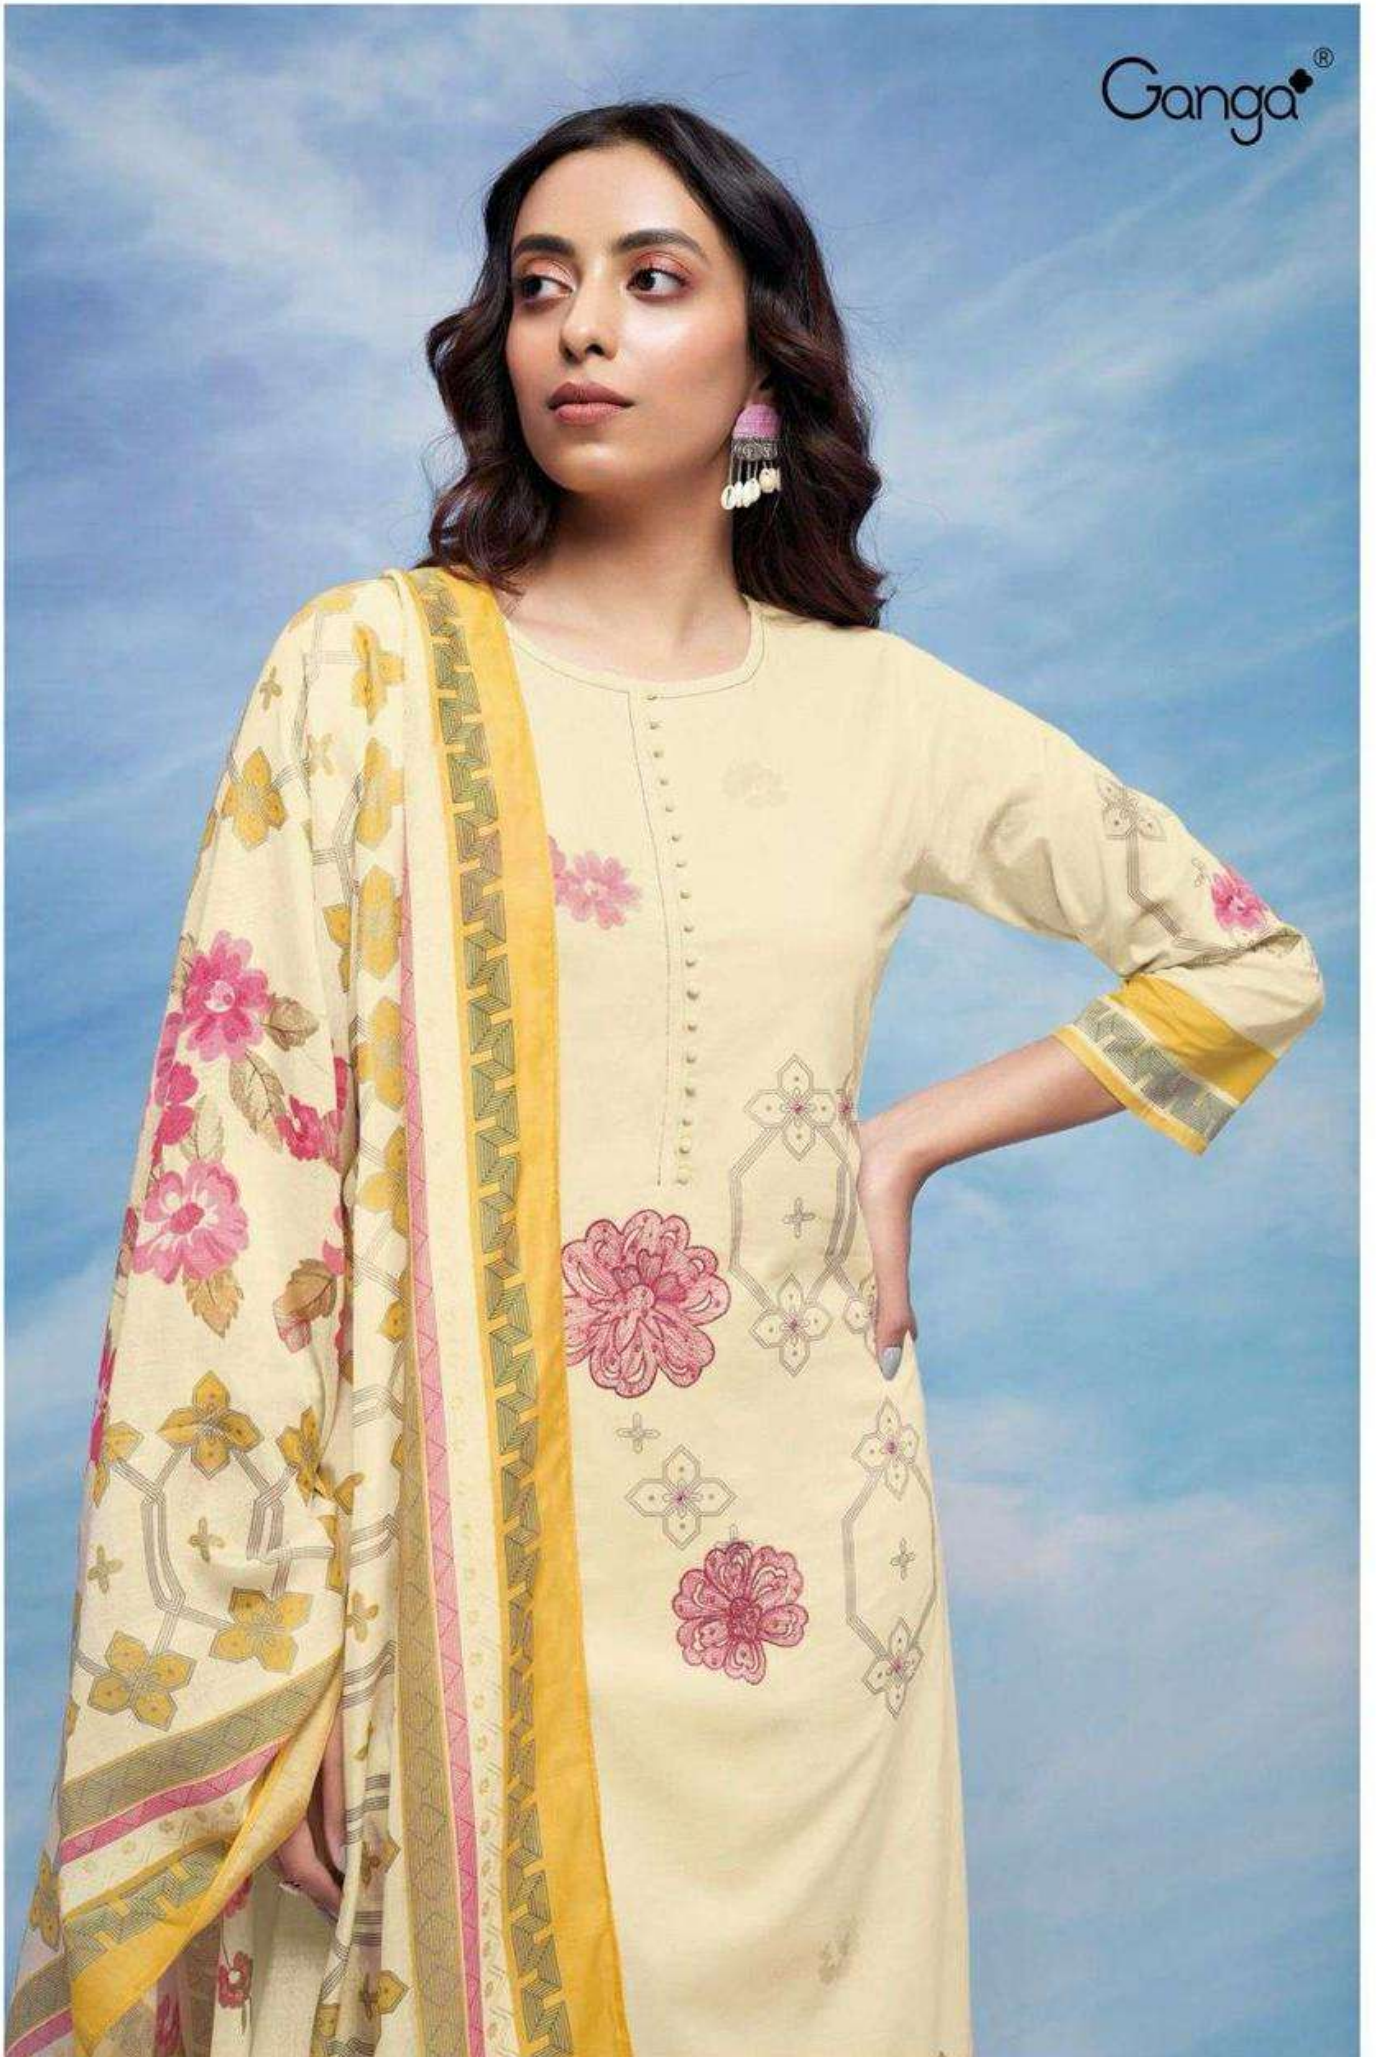

Ganga®

Ganga®

S2374-D

Ganga®

S2374-C

Ganga®

Ganga®

Ganga®
Veronika
S2374

S2374-A

S2374-A

S2374-B

S2374-C

S2374-D

Ganga®
Veronika
S2374- A/B/C/D

PRODUCT NAME	VERONIKA
D.NO.	S2374
DESCRIPTION	<p>TOP PREMIUM COTTON DIGITAL PRINTED EMBROIDERY, HAND WORK AND READY LACE ON DAMAN WITH EXTRA SLEEVE</p> <p>BOTTOM PREMIUM COTTON SOLID COLOUR</p> <p>DUPATTA FINEST BEMBERG LAWN PRINTED</p>
HSN CODE	520851
WHOLESALE PRICE	1940/- EACH+GST(EXTRA)