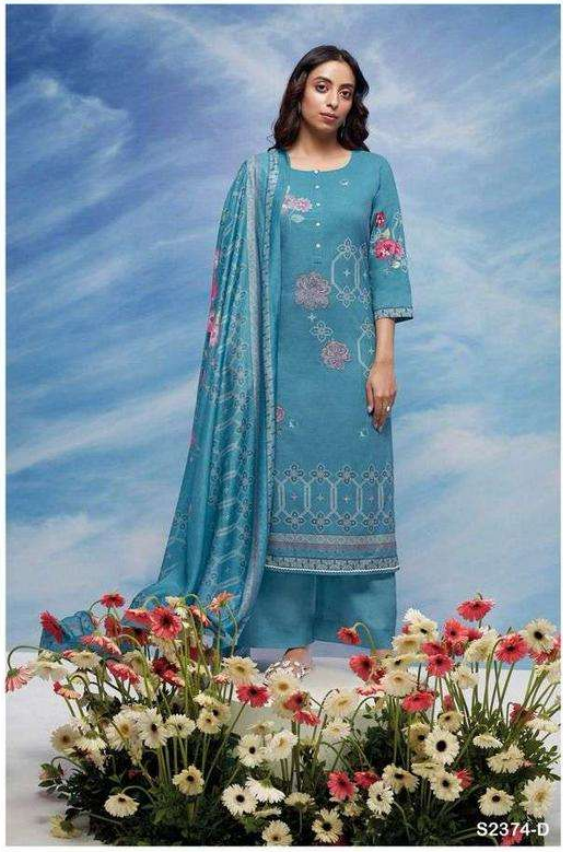

S2374-A

S2374-A

S2374-B

S2374-C

S2374-D

Ganga®
Veronika
S2374- A/B/C/D

PRODUCT NAME	VERONIKA
D.NO.	S2374
DESCRIPTION	<p>TOP PREMIUM COTTON DIGITAL PRINTED EMBROIDERY, HAND WORK AND READY LACE ON DAMAN WITH EXTRA SLEEVE</p> <p>BOTTOM PREMIUM COTTON SOLID COLOUR</p> <p>DUPATTA FINEST BEMBERG LAWN PRINTED</p>
HSN CODE	520851
WHOLESALE PRICE	1940/- EACH+GST(EXTRA)