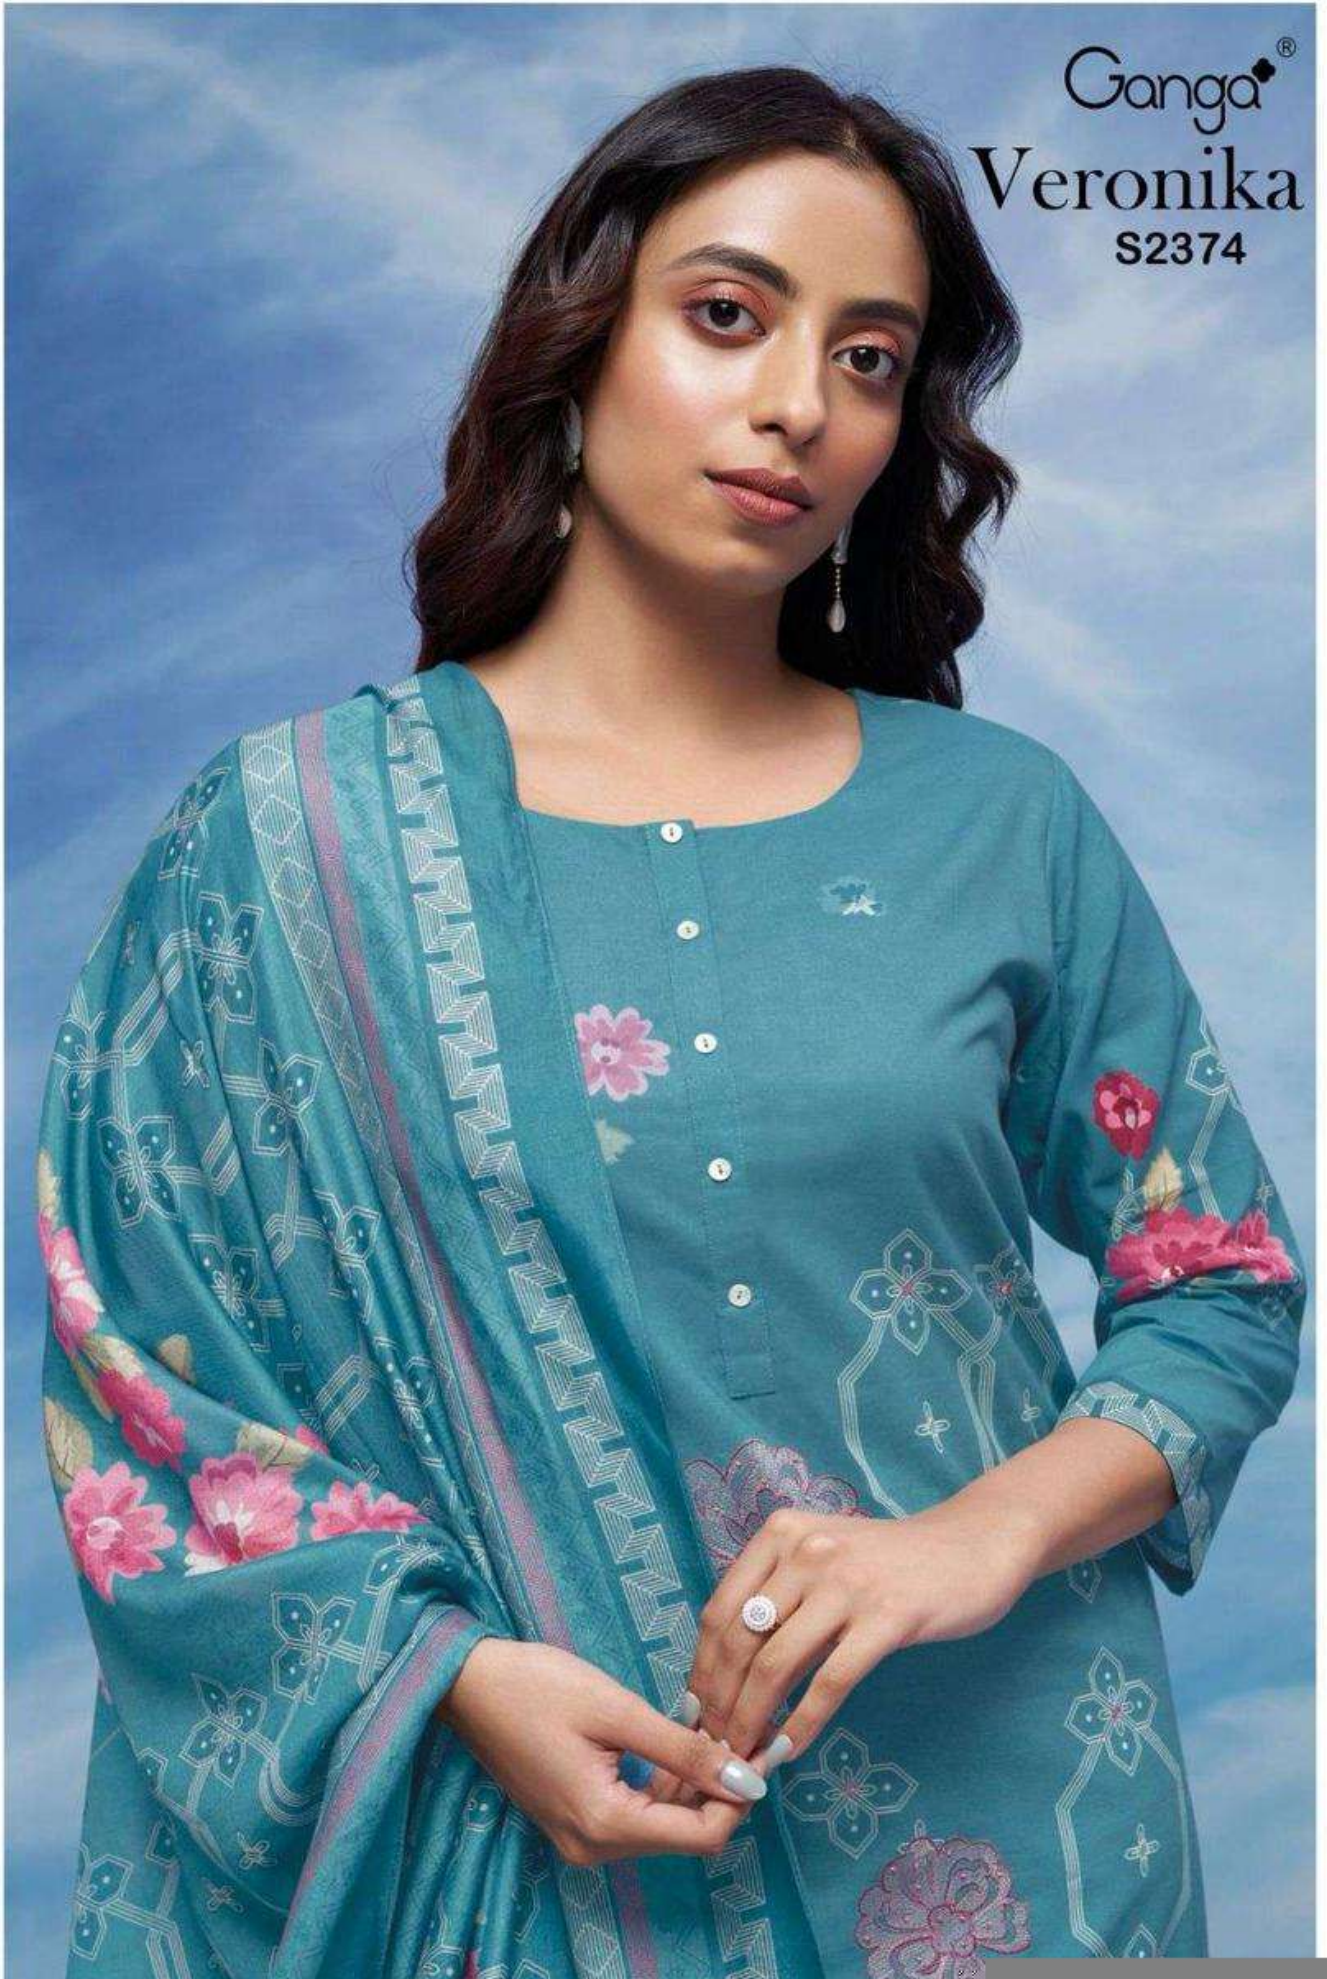

Ganga®

Ganga®

S2374-D

Ganga®

S2374-C

Ganga®

Ganga®

Ganga®
Veronika
S2374

S2374-A

S2374-A

S2374-B

S2374-C

S2374-D

Ganga®
Veronika
S2374- A/B/C/D

PRODUCT NAME	VERONIKA
D.NO.	S2374
DESCRIPTION	<p>TOP PREMIUM COTTON DIGITAL PRINTED EMBROIDERY, HAND WORK AND READY LACE ON DAMAN WITH EXTRA SLEEVE</p> <p>BOTTOM PREMIUM COTTON SOLID COLOUR</p> <p>DUPATTA FINEST BEMBERG LAWN PRINTED</p>
HSN CODE	520851
WHOLESALE PRICE	1940/- EACH+GST(EXTRA)