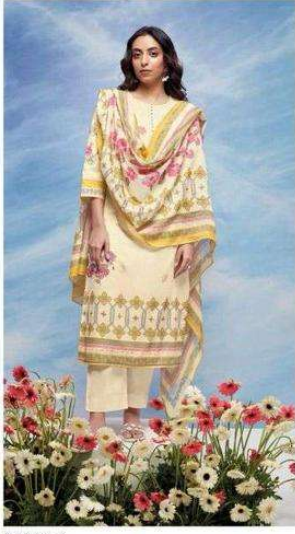

Ganga®

Ganga®

S2374-D

Ganga®

S2374-C

Ganga®

Ganga®

Ganga®
Veronika
S2374

S2374-A

S2374-A

S2374-B

S2374-C

S2374-D

Ganga®
Veronika
S2374- A/B/C/D

PRODUCT NAME	VERONIKA
D.NO.	S2374
DESCRIPTION	<p>TOP PREMIUM COTTON DIGITAL PRINTED EMBROIDERY, HAND WORK AND READY LACE ON DAMAN WITH EXTRA SLEEVE</p> <p>BOTTOM PREMIUM COTTON SOLID COLOUR</p> <p>DUPATTA FINEST BEMBERG LAWN PRINTED</p>
HSN CODE	520851
WHOLESALE PRICE	1940/- EACH+GST(EXTRA)