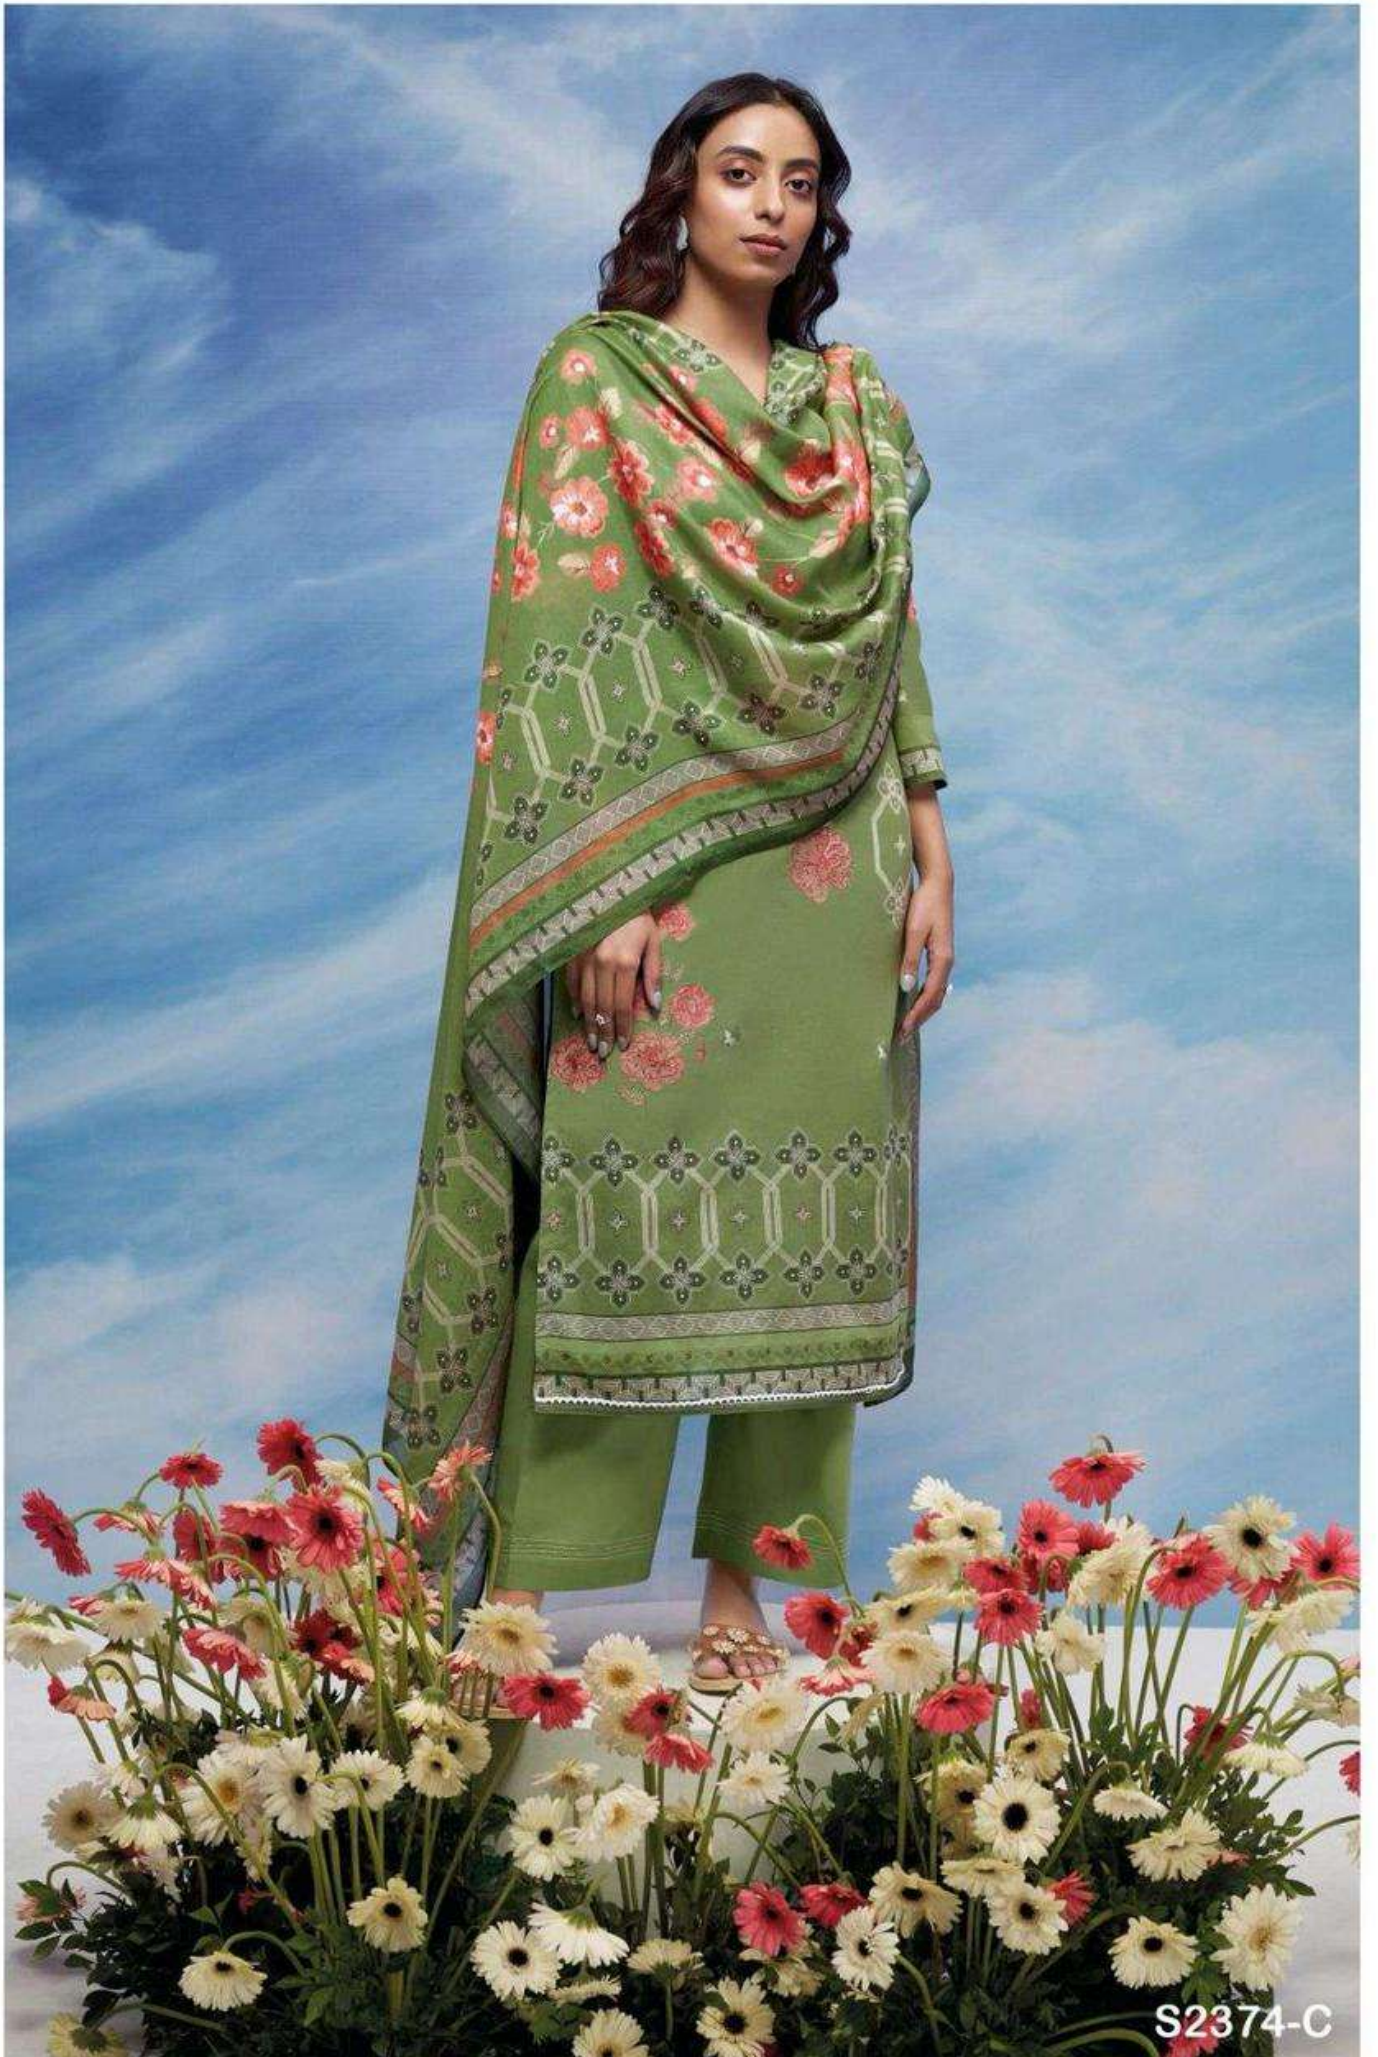

Ganga®

Ganga®

S2374-D

Ganga®

S2374-C

Ganga®

Ganga®

Ganga®
Veronika
S2374

S2374-A

S2374-A

S2374-B

S2374-C

S2374-D

Ganga®
Veronika
S2374- A/B/C/D

PRODUCT NAME	VERONIKA
D.NO.	S2374
DESCRIPTION	<p>TOP PREMIUM COTTON DIGITAL PRINTED EMBROIDERY, HAND WORK AND READY LACE ON DAMAN WITH EXTRA SLEEVE</p> <p>BOTTOM PREMIUM COTTON SOLID COLOUR</p> <p>DUPATTA FINEST BEMBERG LAWN PRINTED</p>
HSN CODE	520851
WHOLESALE PRICE	1940/- EACH+GST(EXTRA)