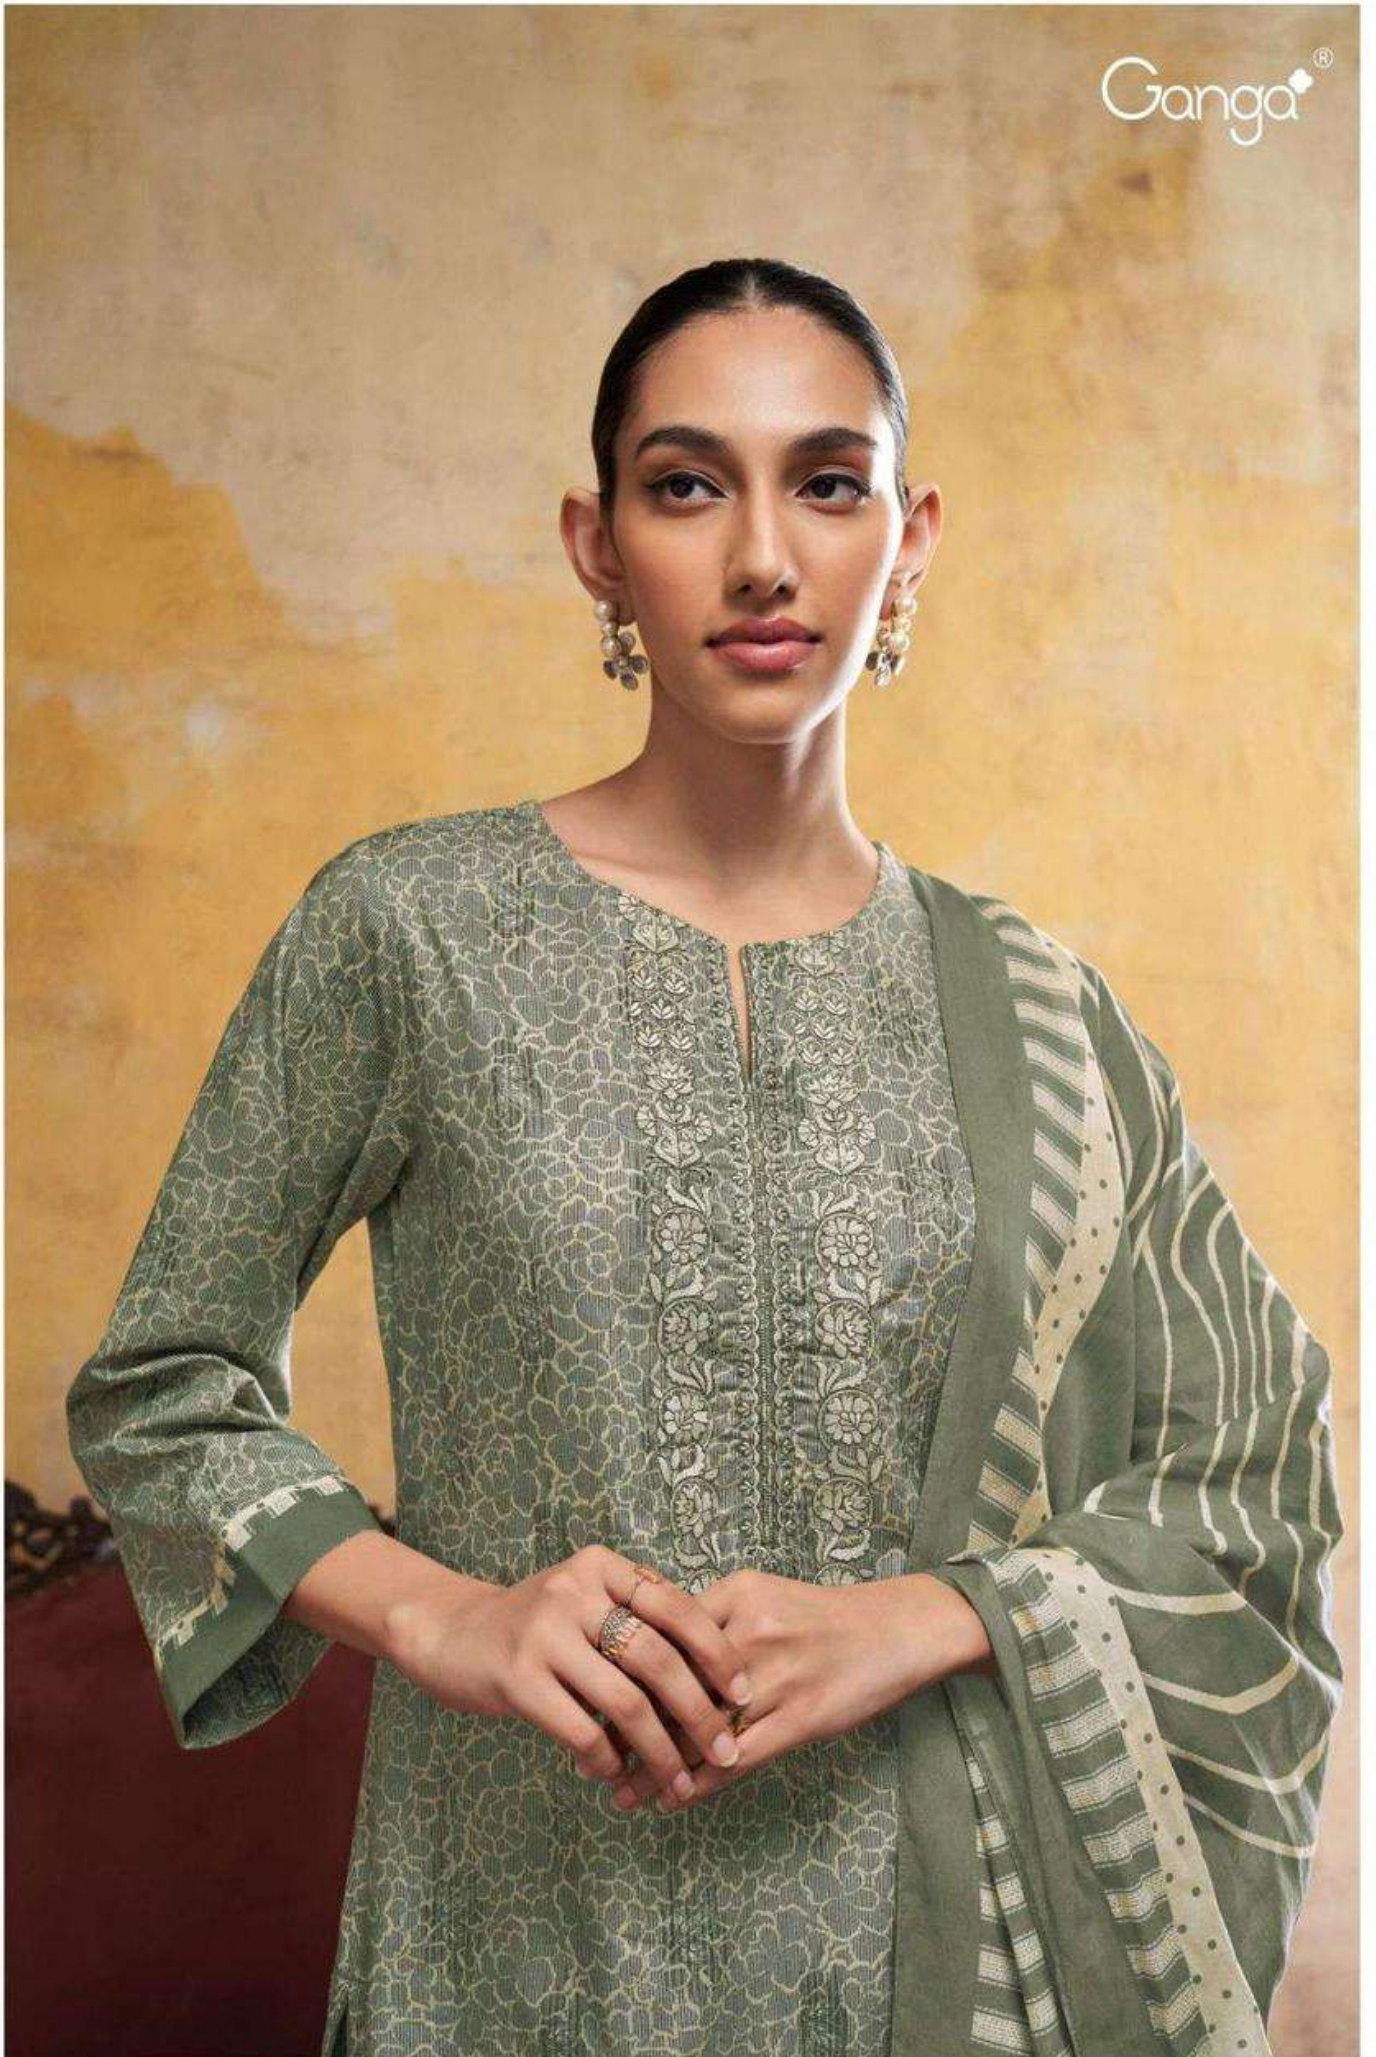

Ganga®

Ganga®

Ganga®

S2241-C

PRODUCT NAME	<i>EDITH</i>
D.NO.	S2241
DESCRIPTION	<p>TOP PREMIUM COTTON PRINTED WITH EMBROIDERY & PRINTED SOLID DAMAN AND SLEEVES ,LACE</p> <p>BOTTOM PREMIUM COTTON SOLID COLOUR</p> <p>DUPATTA PREMIUM BEMBERG LAWN PRINTED</p>
HSN CODE	520851
WHOLESALE PRICE	1525/- EACH+GST(EXTRA)

S2241-D

S2241-C

S2241-A

Ganga®
Edith
S2241

Ganga®

Ganga®

S2241-B

S2241-A