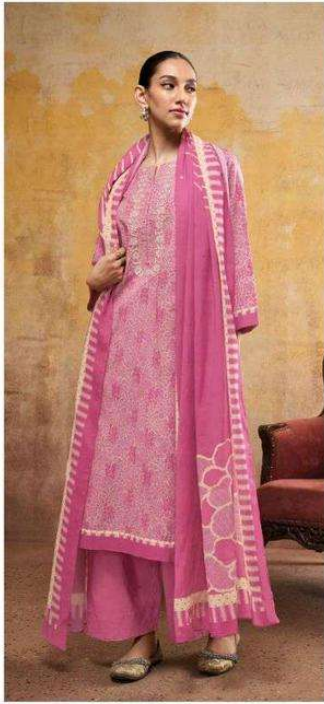

Ganga®

Ganga®

Ganga®

S2241-C

PRODUCT NAME	<i>EDITH</i>
D.NO.	S2241
DESCRIPTION	<p>TOP PREMIUM COTTON PRINTED WITH EMBROIDERY & PRINTED SOLID DAMAN AND SLEEVES ,LACE</p> <p>BOTTOM PREMIUM COTTON SOLID COLOUR</p> <p>DUPATTA PREMIUM BEMBERG LAWN PRINTED</p>
HSN CODE	520851
WHOLESALE PRICE	1525/- EACH+GST(EXTRA)

S2241-D

S2241-C

S2241-A

Ganga®
Edith
S2241

Ganga®

Ganga®

S2241-B

S2241-A