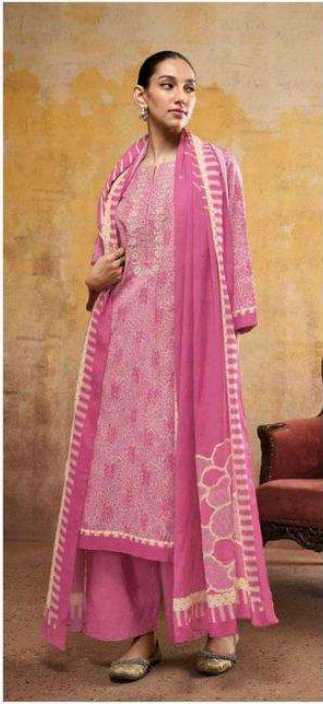

Ganga®

Ganga®

Ganga®

S2241-C

PRODUCT NAME	<i>EDITH</i>
D.NO.	S2241
DESCRIPTION	<p>TOP PREMIUM COTTON PRINTED WITH EMBROIDERY & PRINTED SOLID DAMAN AND SLEEVES ,LACE</p> <p>BOTTOM PREMIUM COTTON SOLID COLOUR</p> <p>DUPATTA PREMIUM BEMBERG LAWN PRINTED</p>
HSN CODE	520851
WHOLESALE PRICE	1525/- EACH+GST(EXTRA)

S2241-D

S2241-C

S2241-A

Ganga®
Edith
S2241

Ganga®

Ganga®

S2241-B

S2241-A