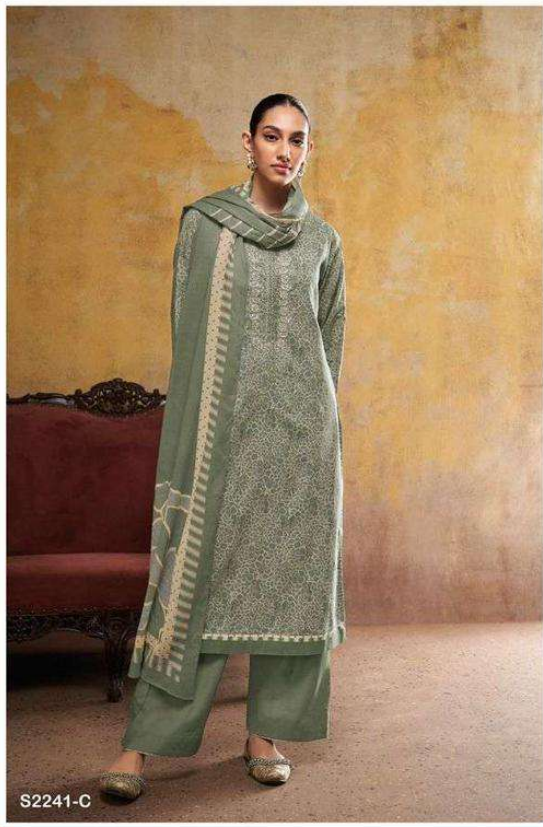

Ganga®

Ganga®

Ganga®

S2241-C

PRODUCT NAME	<i>EDITH</i>
D.NO.	S2241
DESCRIPTION	<p>TOP PREMIUM COTTON PRINTED WITH EMBROIDERY & PRINTED SOLID DAMAN AND SLEEVES ,LACE</p> <p>BOTTOM PREMIUM COTTON SOLID COLOUR</p> <p>DUPATTA PREMIUM BEMBERG LAWN PRINTED</p>
HSN CODE	520851
WHOLESALE PRICE	1525/- EACH+GST(EXTRA)