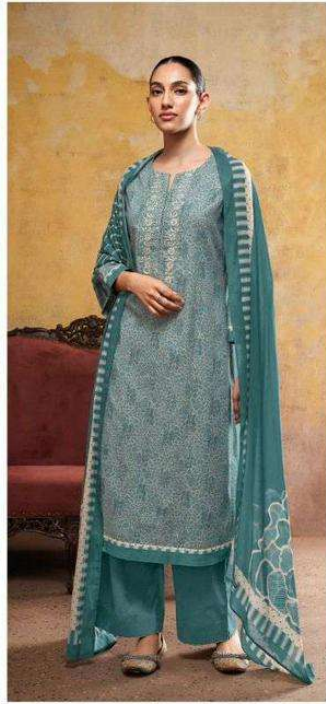

Ganga®

Ganga®

Ganga®

S2241-C

PRODUCT NAME	<i>EDITH</i>
D.NO.	S2241
DESCRIPTION	<p>TOP PREMIUM COTTON PRINTED WITH EMBROIDERY & PRINTED SOLID DAMAN AND SLEEVES ,LACE</p> <p>BOTTOM PREMIUM COTTON SOLID COLOUR</p> <p>DUPATTA PREMIUM BEMBERG LAWN PRINTED</p>
HSN CODE	520851
WHOLESALE PRICE	1525/- EACH+GST(EXTRA)

S2241-D

S2241-C

S2241-A

Ganga®
Edith
S2241

Ganga®

Ganga®

S2241-B

S2241-A