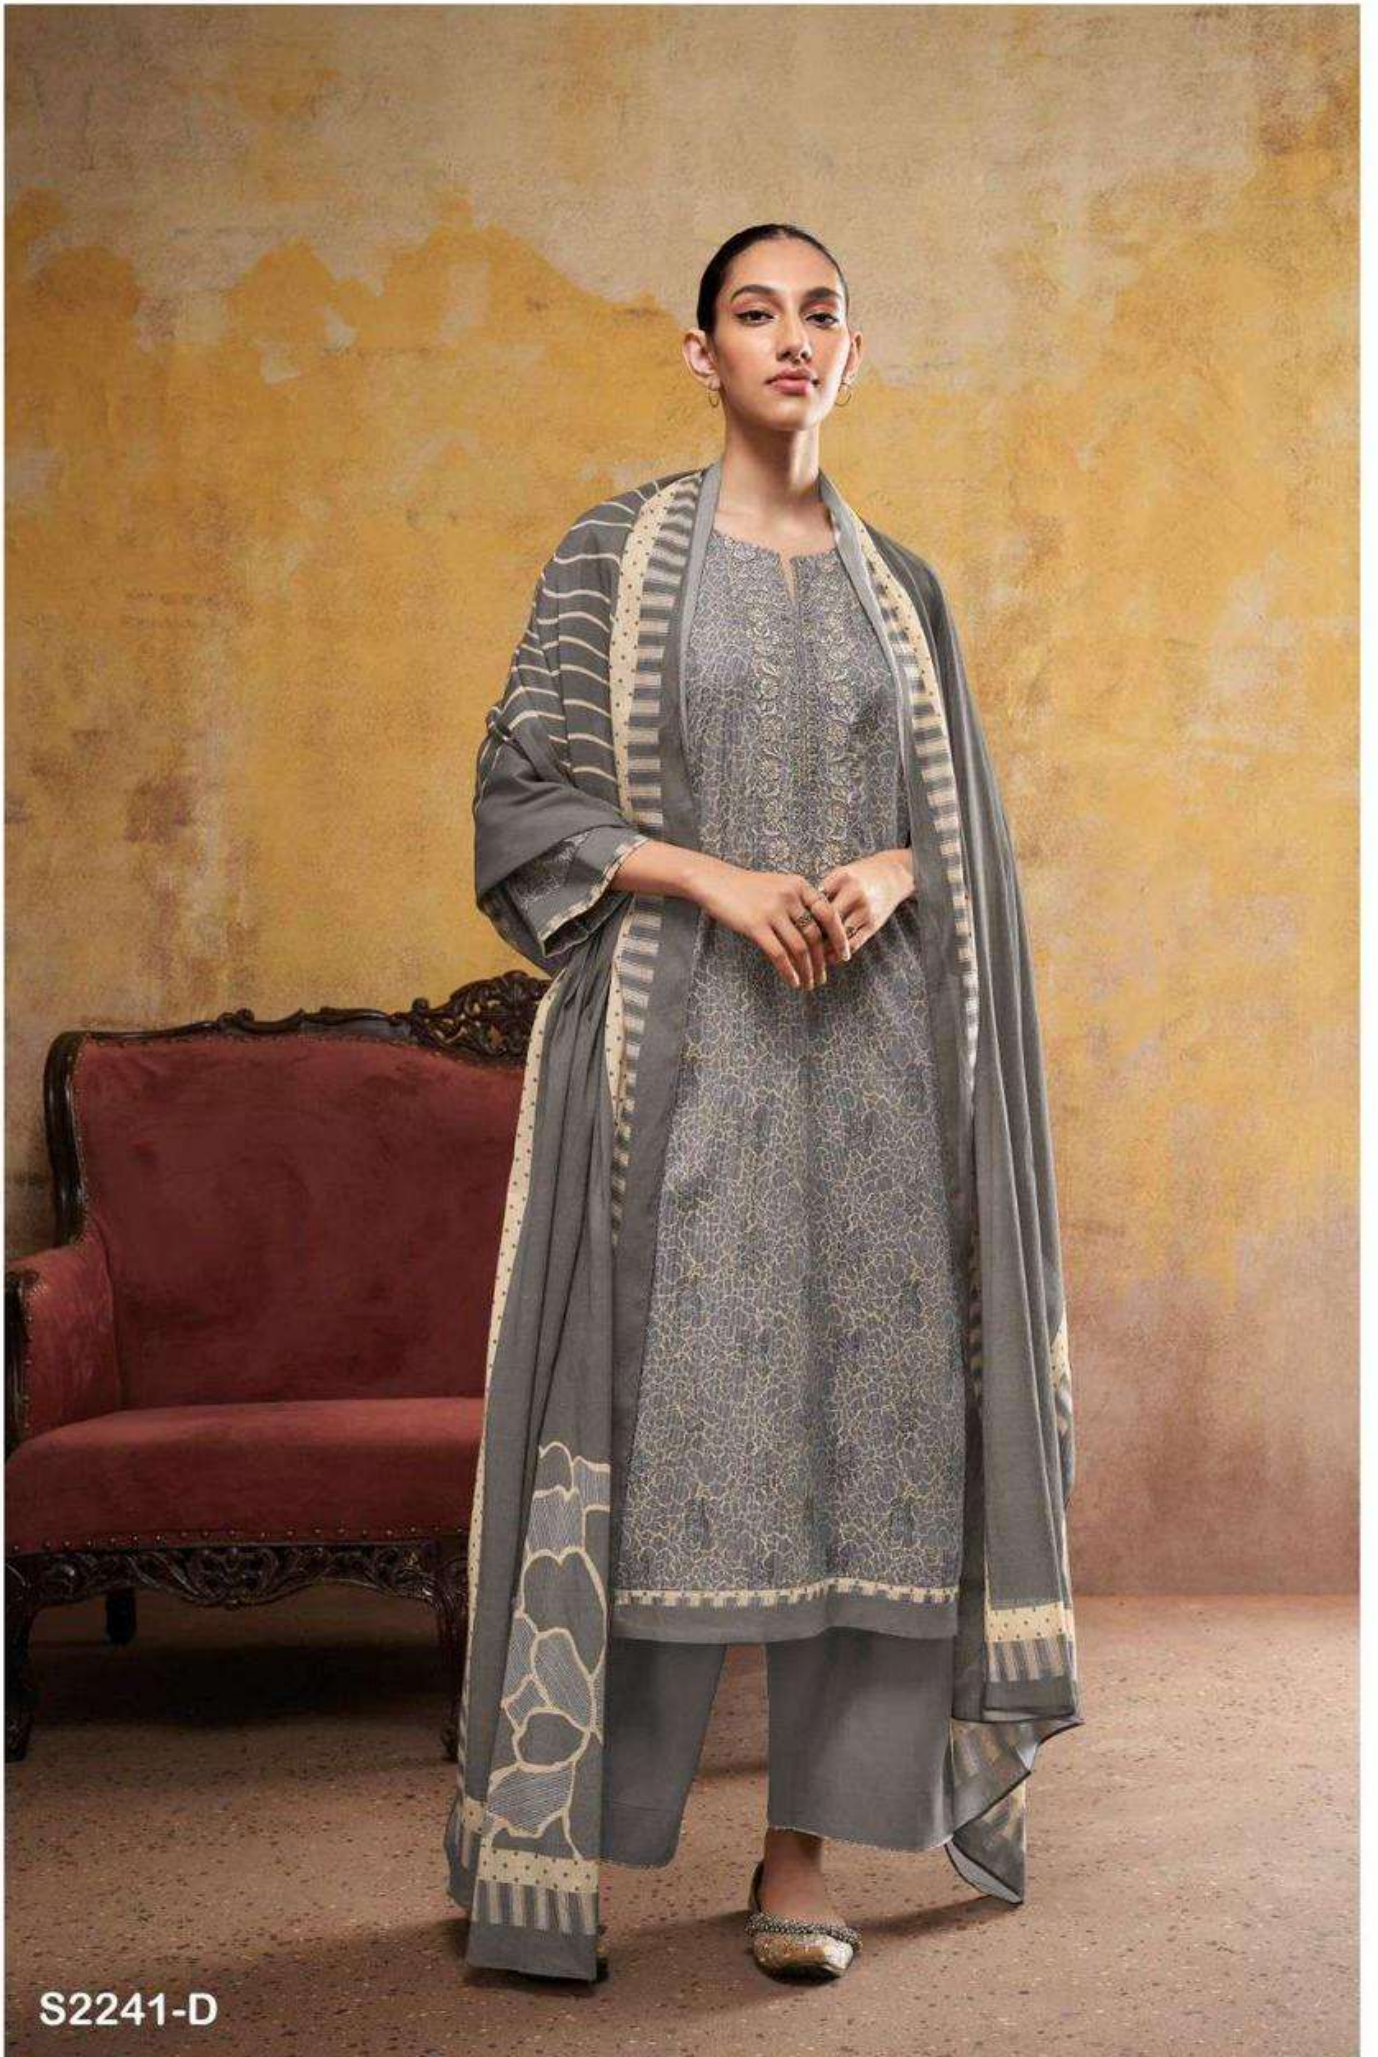

Ganga®

Ganga®

Ganga®

S2241-C

PRODUCT NAME	<i>EDITH</i>
D.NO.	S2241
DESCRIPTION	<p>TOP PREMIUM COTTON PRINTED WITH EMBROIDERY & PRINTED SOLID DAMAN AND SLEEVES ,LACE</p> <p>BOTTOM PREMIUM COTTON SOLID COLOUR</p> <p>DUPATTA PREMIUM BEMBERG LAWN PRINTED</p>
HSN CODE	520851
WHOLESALE PRICE	1525/- EACH+GST(EXTRA)

S2241-D

S2241-C

S2241-A

Ganga®
Edith
S2241

Ganga®

Ganga®

S2241-B

S2241-A