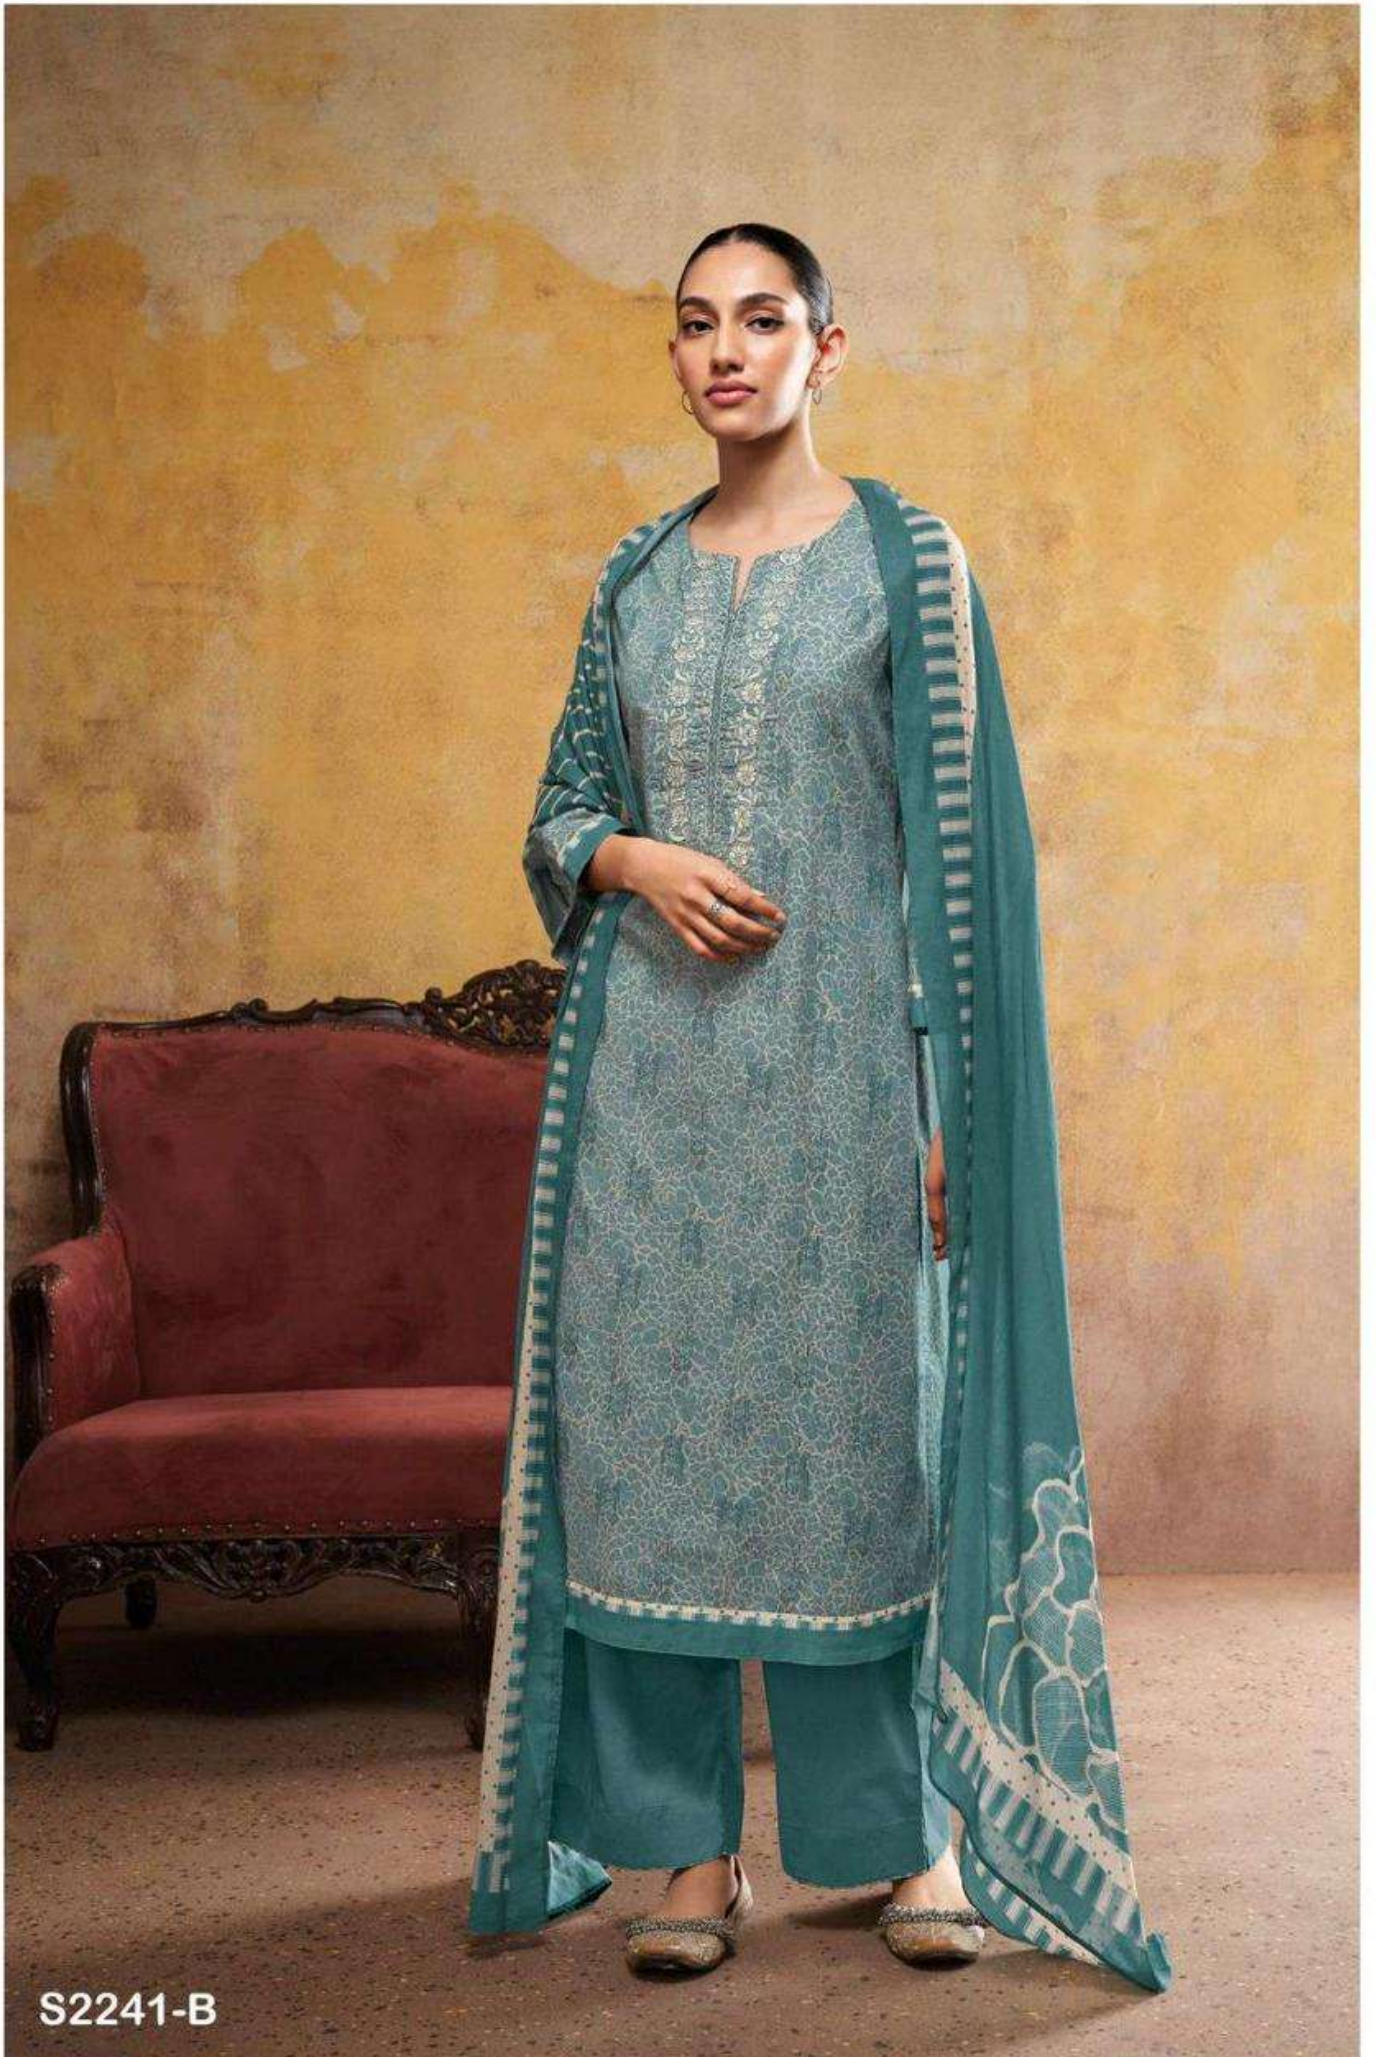

Ganga®

Ganga®

Ganga®

S2241-C

PRODUCT NAME	<i>EDITH</i>
D.NO.	S2241
DESCRIPTION	<p>TOP PREMIUM COTTON PRINTED WITH EMBROIDERY & PRINTED SOLID DAMAN AND SLEEVES ,LACE</p> <p>BOTTOM PREMIUM COTTON SOLID COLOUR</p> <p>DUPATTA PREMIUM BEMBERG LAWN PRINTED</p>
HSN CODE	520851
WHOLESALE PRICE	1525/- EACH+GST(EXTRA)

S2241-D

S2241-C

S2241-A

Ganga®
Edith
S2241

Ganga®

Ganga®

S2241-B

S2241-A