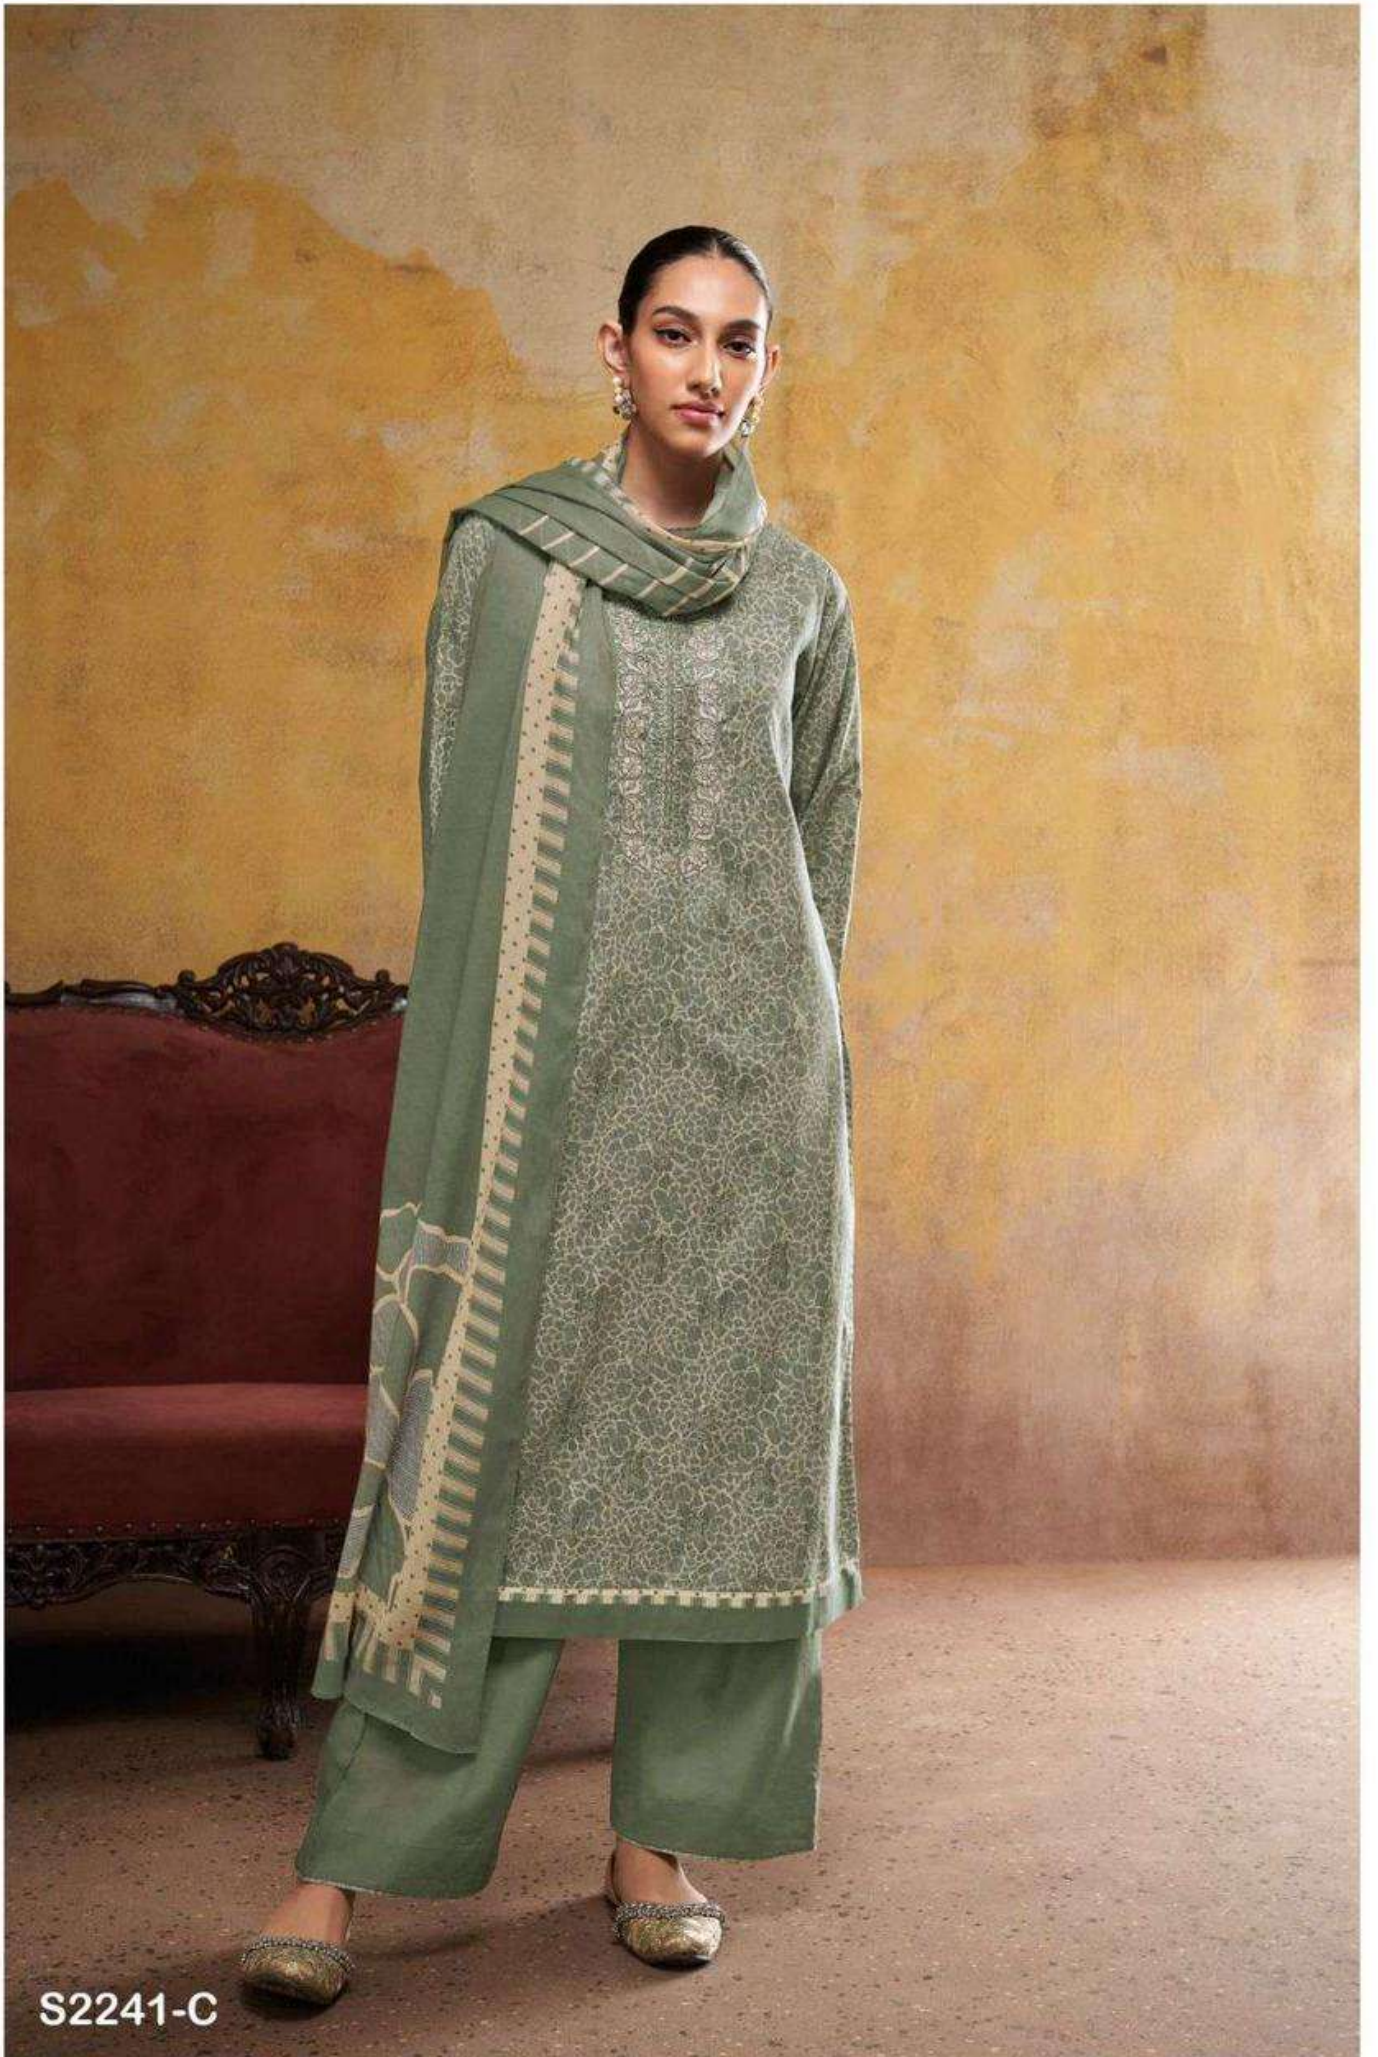

Ganga®

Ganga®

Ganga®

S2241-C

PRODUCT NAME	<i>EDITH</i>
D.NO.	S2241
DESCRIPTION	<p>TOP PREMIUM COTTON PRINTED WITH EMBROIDERY & PRINTED SOLID DAMAN AND SLEEVES ,LACE</p> <p>BOTTOM PREMIUM COTTON SOLID COLOUR</p> <p>DUPATTA PREMIUM BEMBERG LAWN PRINTED</p>
HSN CODE	520851
WHOLESALE PRICE	1525/- EACH+GST(EXTRA)

S2241-D

S2241-C

S2241-A

Ganga®
Edith
S2241

Ganga®

Ganga®

S2241-B

S2241-A

S2241-B

S2241-C

S2241-D

Ganga®
Edith
S2241- A/B/C/D