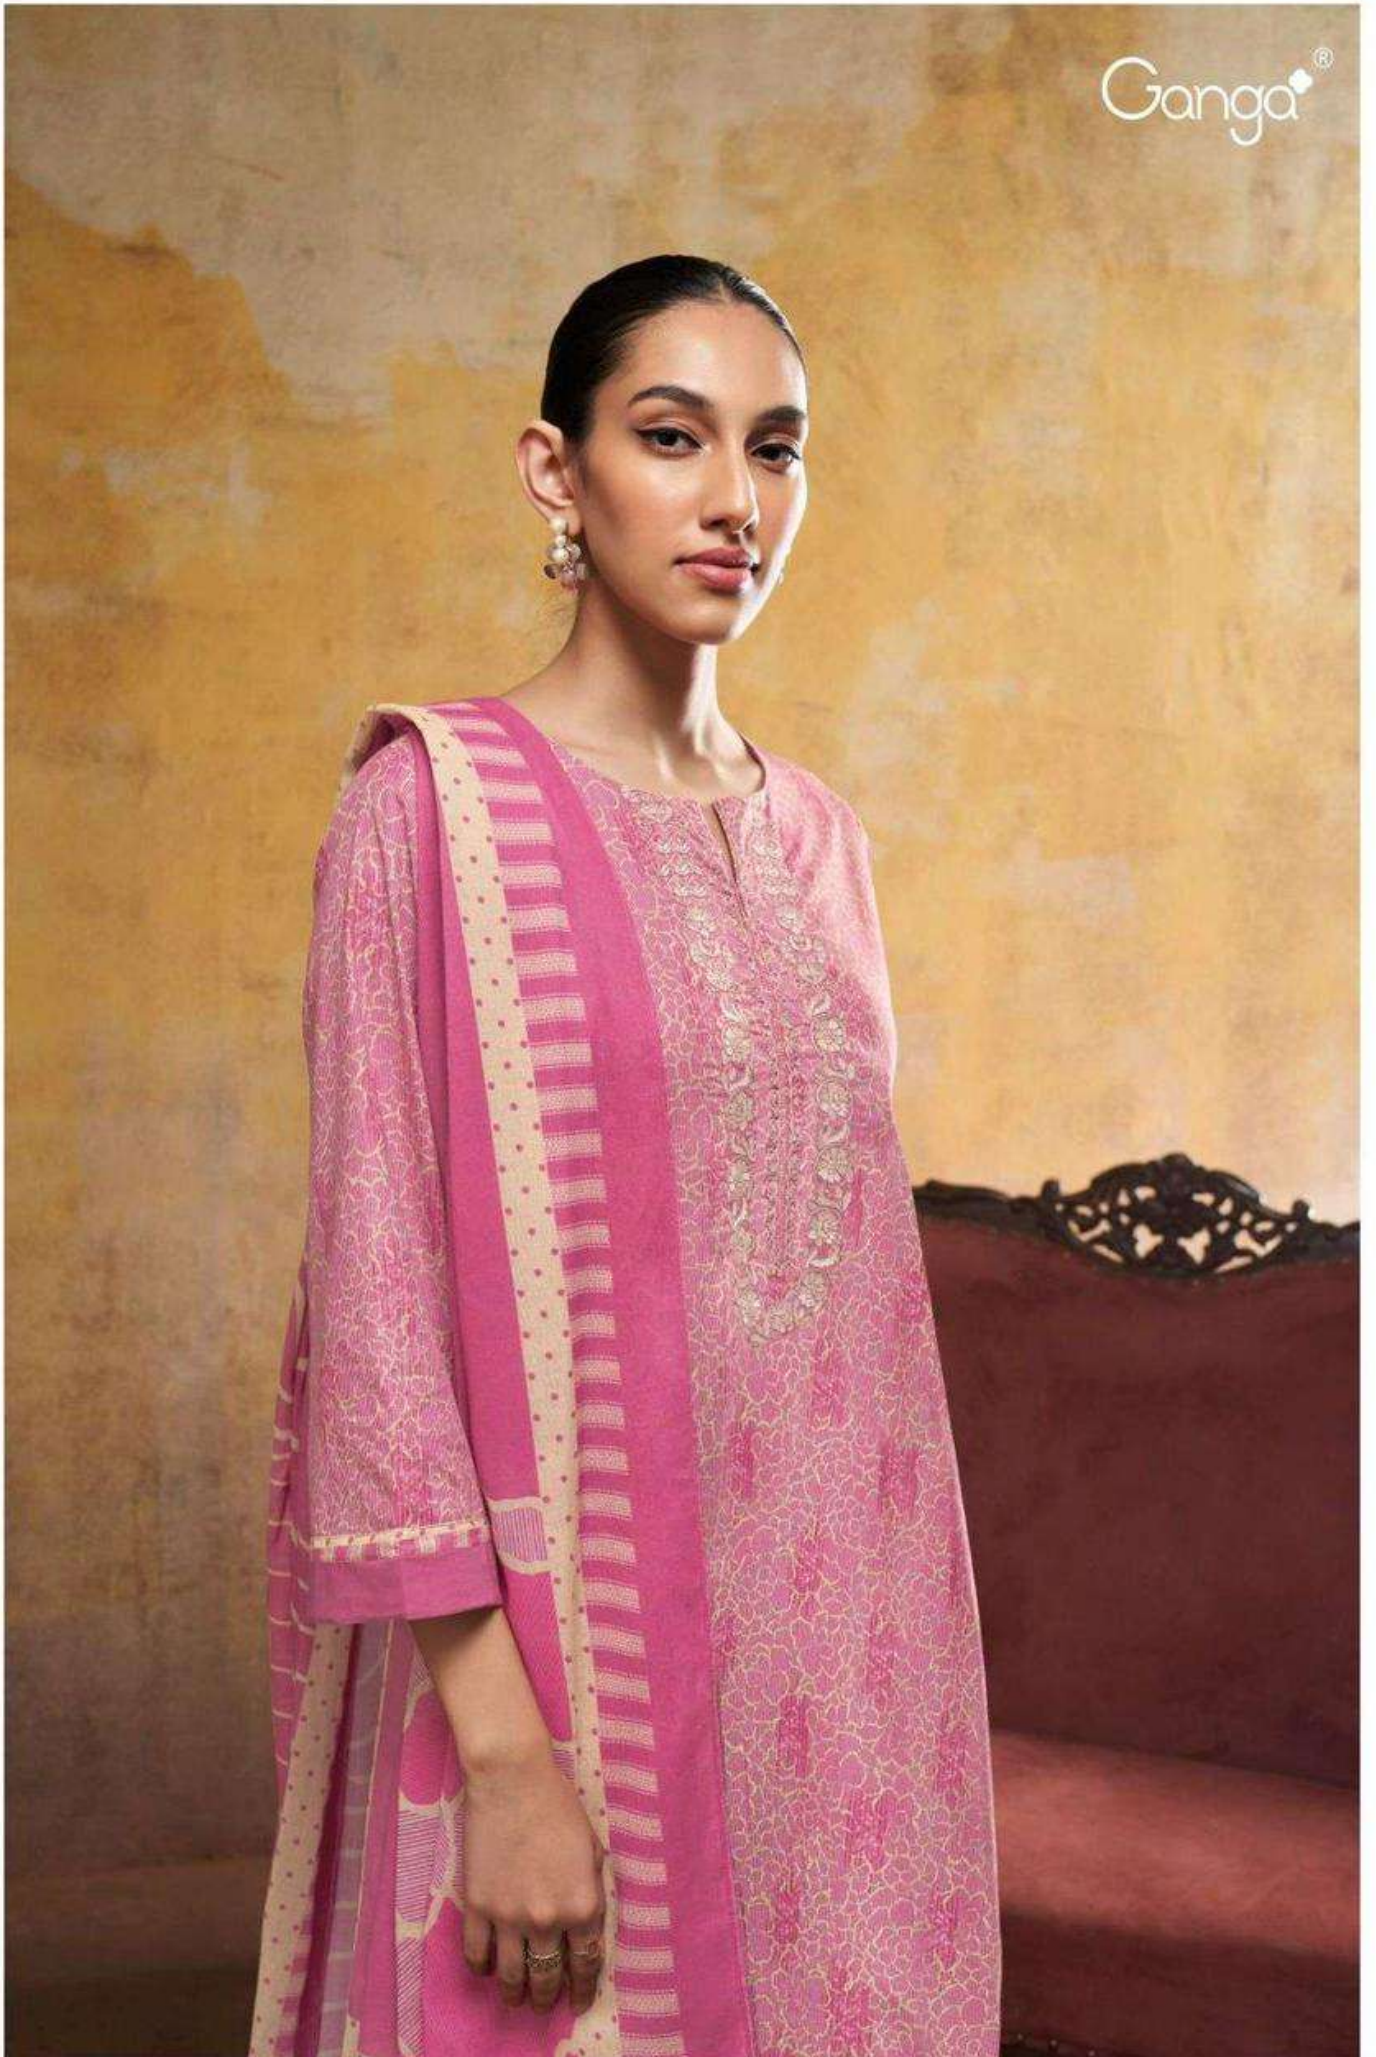

Ganga®

Ganga®

Ganga®

S2241-C

PRODUCT NAME	<i>EDITH</i>
D.NO.	S2241
DESCRIPTION	<p>TOP PREMIUM COTTON PRINTED WITH EMBROIDERY & PRINTED SOLID DAMAN AND SLEEVES ,LACE</p> <p>BOTTOM PREMIUM COTTON SOLID COLOUR</p> <p>DUPATTA PREMIUM BEMBERG LAWN PRINTED</p>
HSN CODE	520851
WHOLESALE PRICE	1525/- EACH+GST(EXTRA)

S2241-D

S2241-C

S2241-A

Ganga®
Edith
S2241

Ganga®

Ganga®

S2241-B

S2241-A