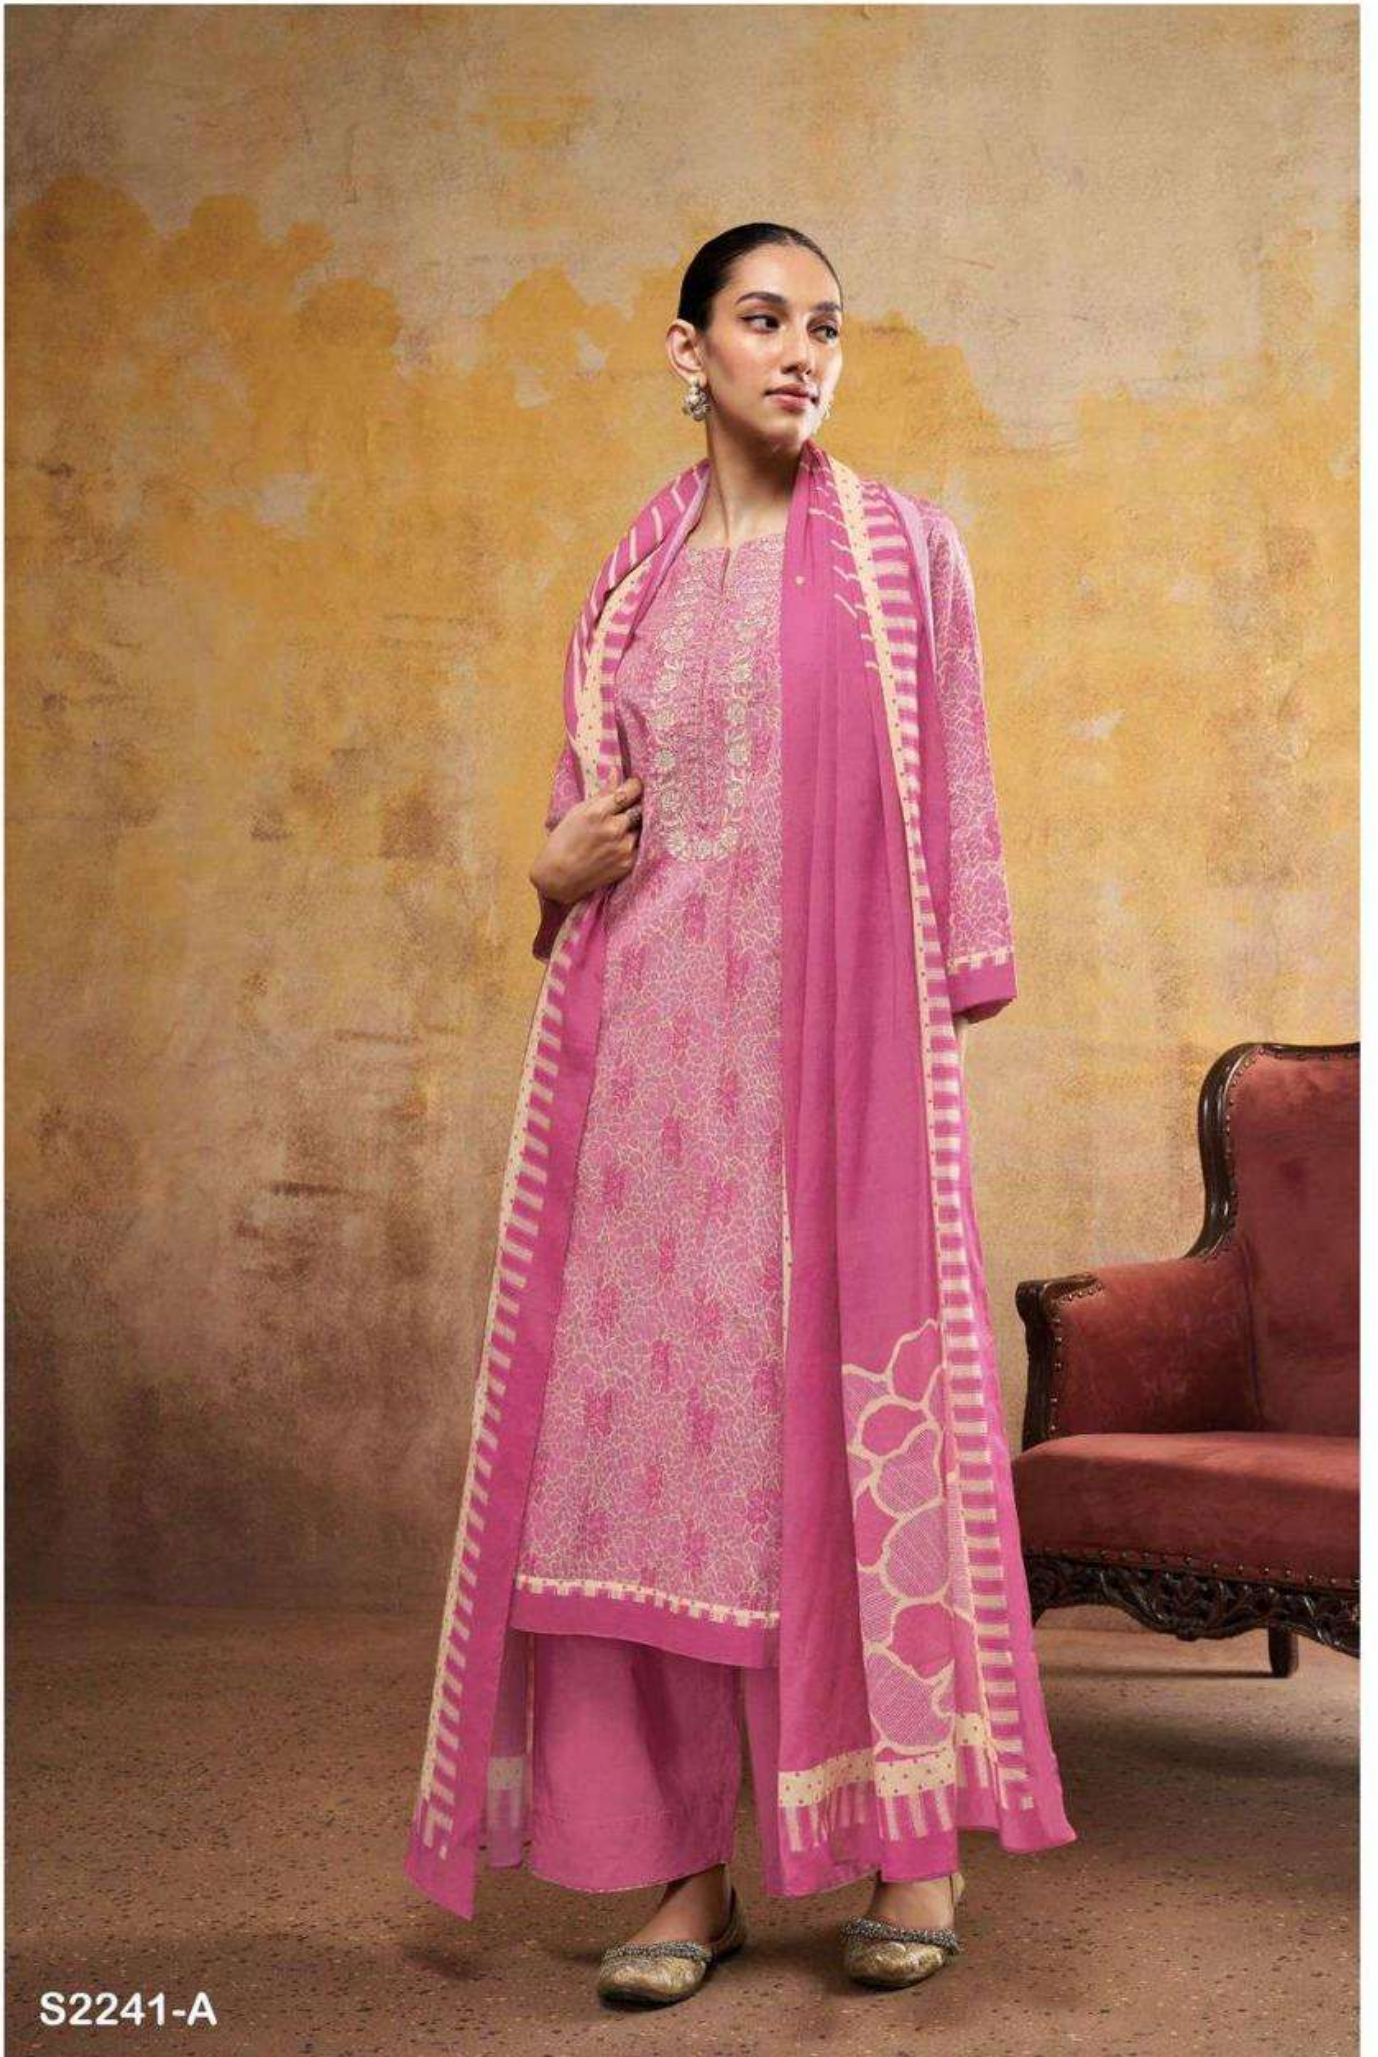

Ganga®

Ganga®

Ganga®

S2241-C

PRODUCT NAME	<i>EDITH</i>
D.NO.	S2241
DESCRIPTION	<p>TOP PREMIUM COTTON PRINTED WITH EMBROIDERY & PRINTED SOLID DAMAN AND SLEEVES ,LACE</p> <p>BOTTOM PREMIUM COTTON SOLID COLOUR</p> <p>DUPATTA PREMIUM BEMBERG LAWN PRINTED</p>
HSN CODE	520851
WHOLESALE PRICE	1525/- EACH+GST(EXTRA)

S2241-D

S2241-C

S2241-A

Ganga®
Edith
S2241

Ganga®

Ganga®

S2241-B

S2241-A

S2241-B

S2241-C

S2241-D

Ganga®
Edith
S2241- A/B/C/D