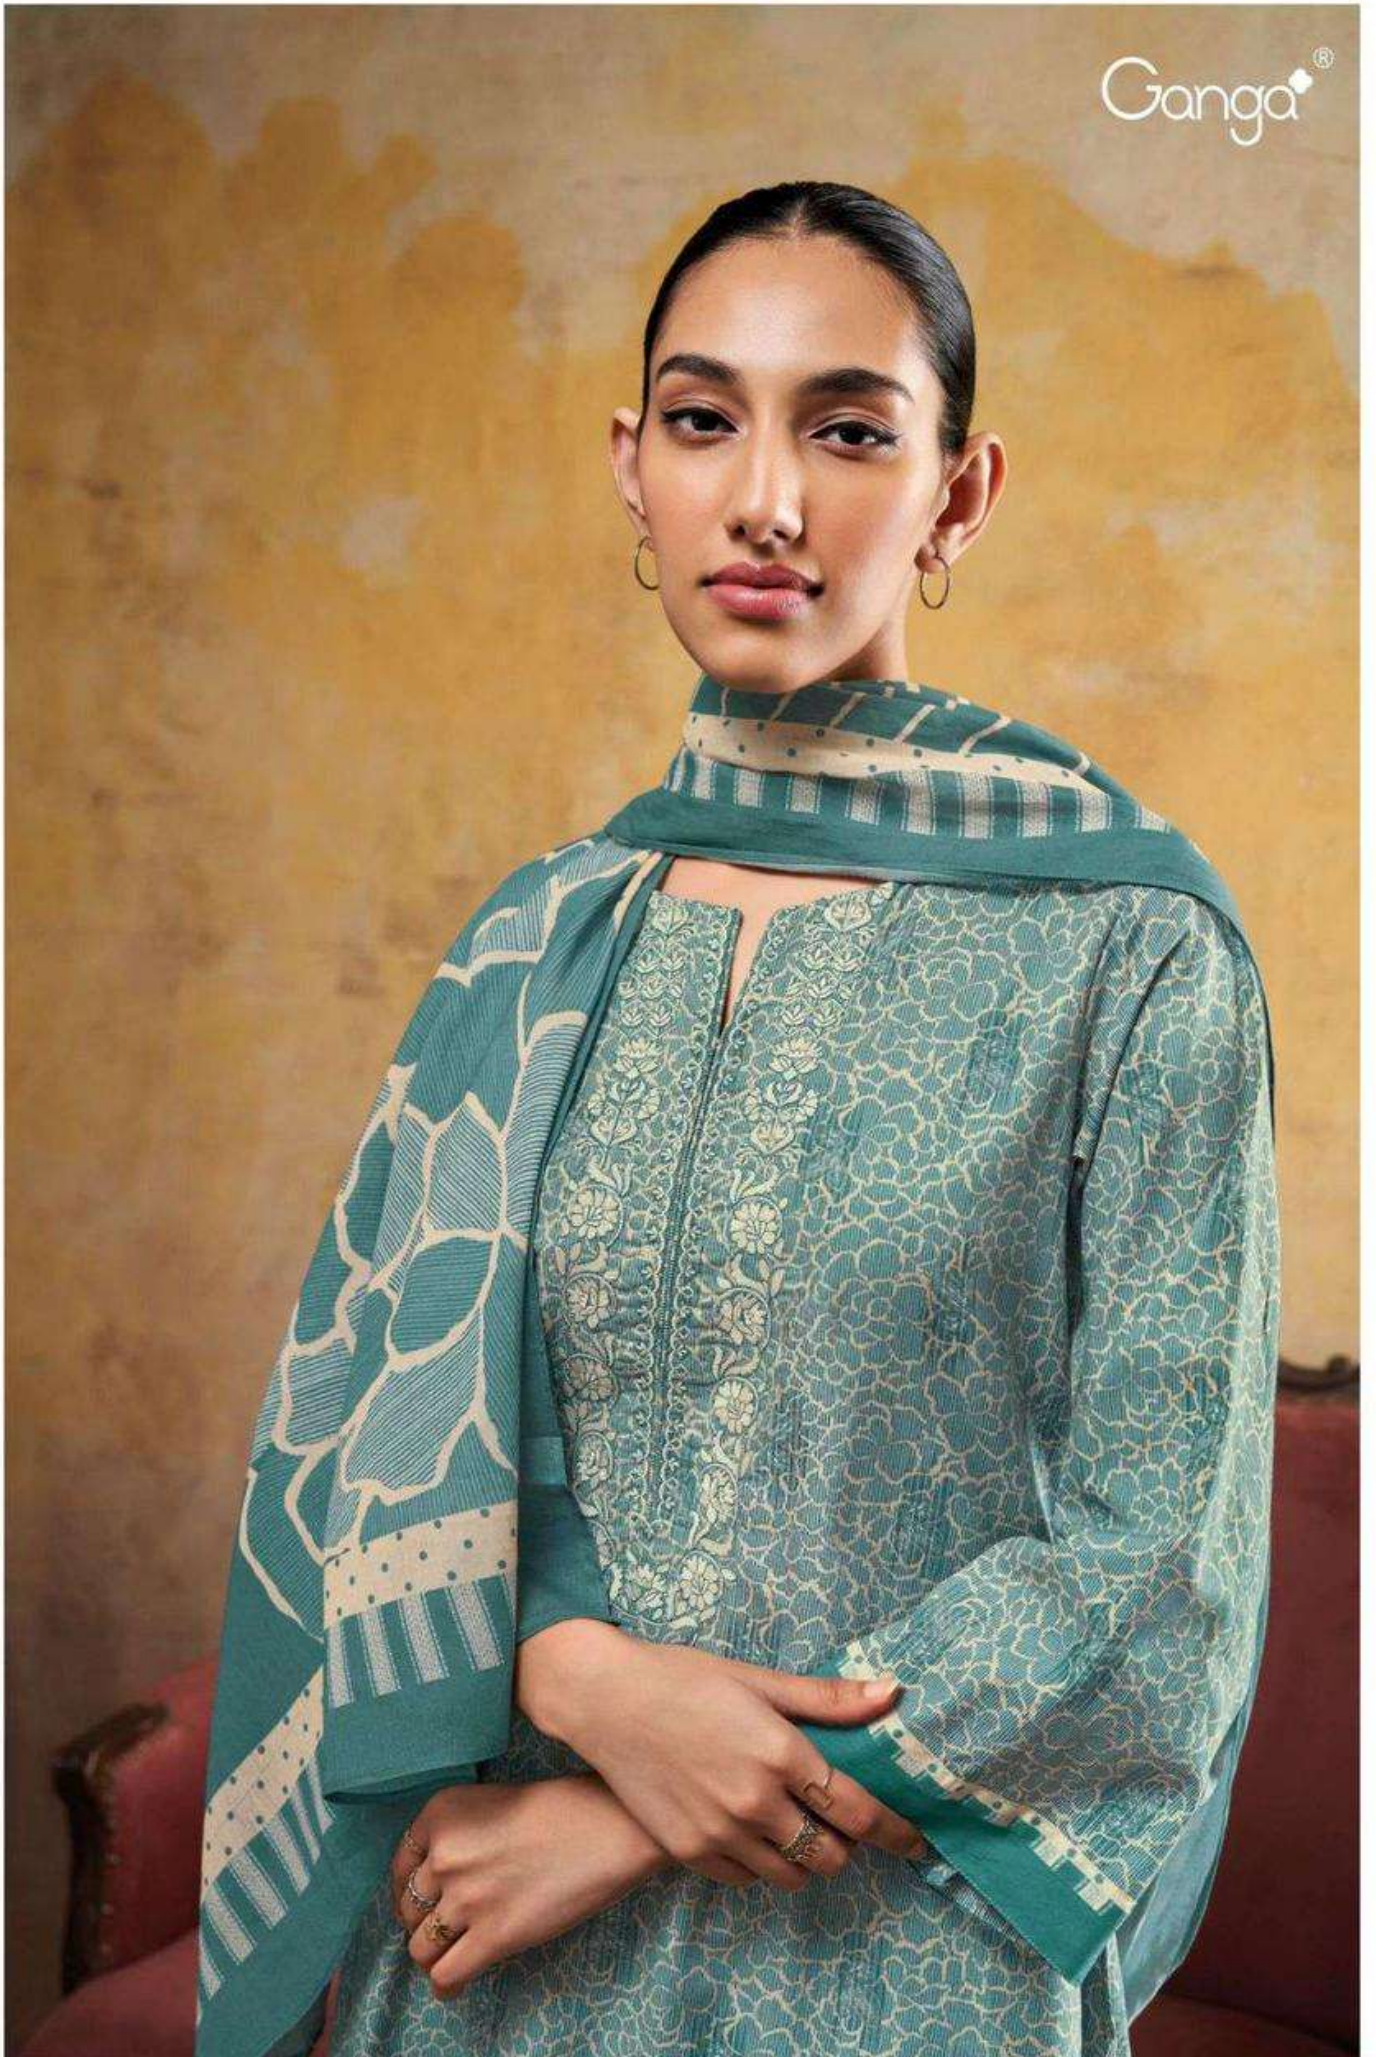

Ganga®

Ganga®

Ganga®

S2241-C

PRODUCT NAME	<i>EDITH</i>
D.NO.	S2241
DESCRIPTION	<p>TOP PREMIUM COTTON PRINTED WITH EMBROIDERY & PRINTED SOLID DAMAN AND SLEEVES ,LACE</p> <p>BOTTOM PREMIUM COTTON SOLID COLOUR</p> <p>DUPATTA PREMIUM BEMBERG LAWN PRINTED</p>
HSN CODE	520851
WHOLESALE PRICE	1525/- EACH+GST(EXTRA)