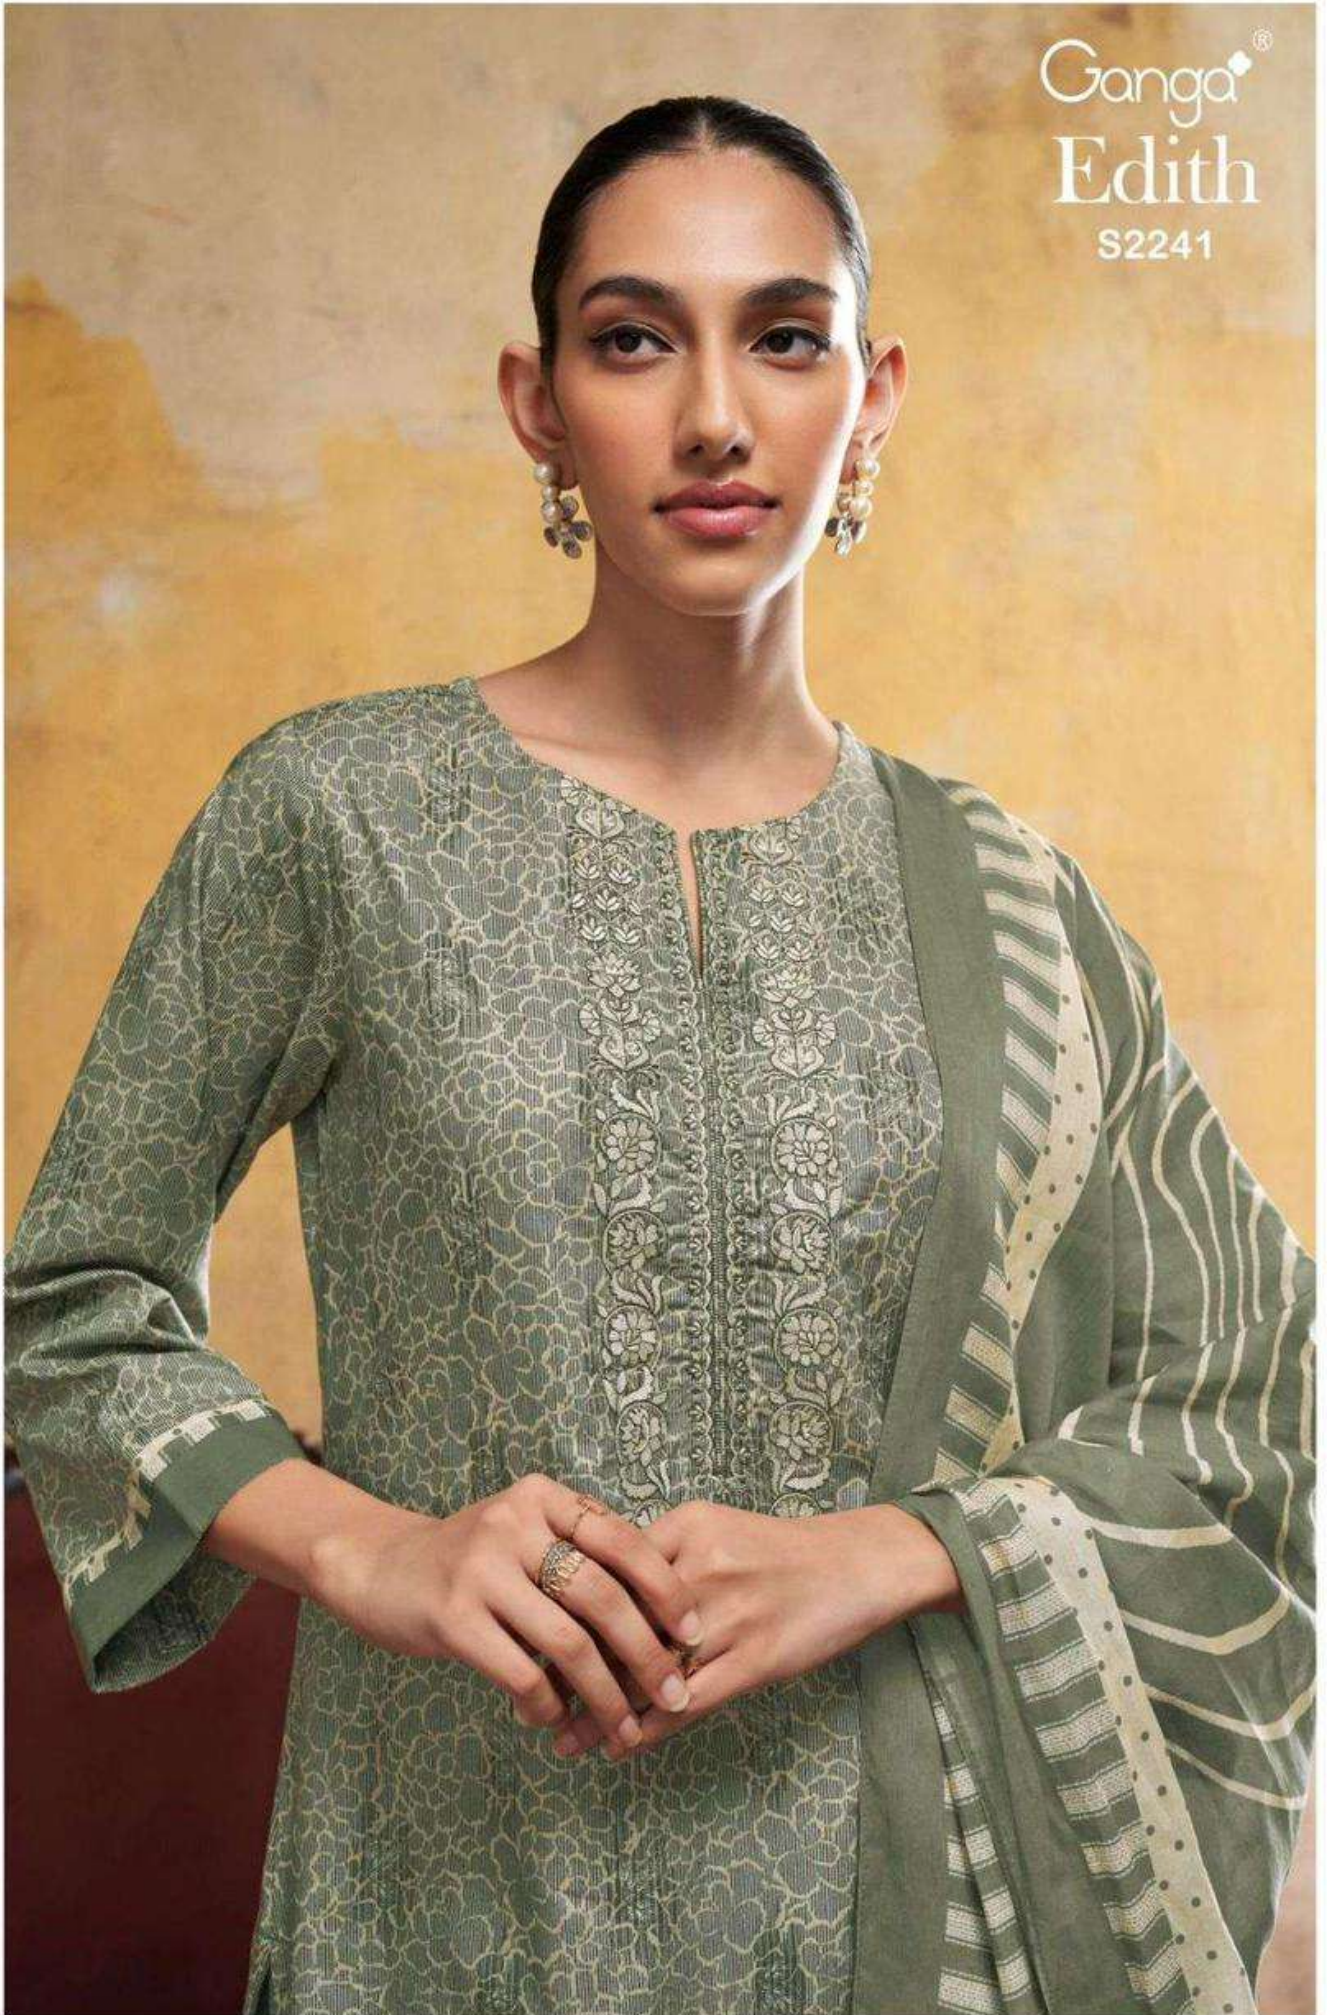

Ganga®

Ganga®

Ganga®

S2241-C

PRODUCT NAME	<i>EDITH</i>
D.NO.	S2241
DESCRIPTION	<p>TOP PREMIUM COTTON PRINTED WITH EMBROIDERY & PRINTED SOLID DAMAN AND SLEEVES ,LACE</p> <p>BOTTOM PREMIUM COTTON SOLID COLOUR</p> <p>DUPATTA PREMIUM BEMBERG LAWN PRINTED</p>
HSN CODE	520851
WHOLESALE PRICE	1525/- EACH+GST(EXTRA)

S2241-D

S2241-C

S2241-A

Ganga®
Edith
S2241

Ganga®

Ganga®

S2241-B

S2241-A