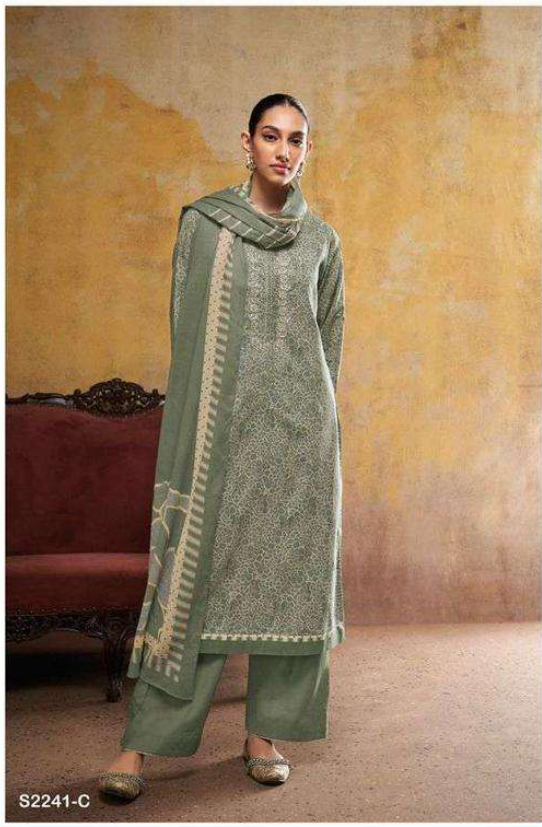

Ganga®

Ganga®

Ganga®

S2241-C

PRODUCT NAME	<i>EDITH</i>
D.NO.	S2241
DESCRIPTION	<p>TOP PREMIUM COTTON PRINTED WITH EMBROIDERY & PRINTED SOLID DAMAN AND SLEEVES ,LACE</p> <p>BOTTOM PREMIUM COTTON SOLID COLOUR</p> <p>DUPATTA PREMIUM BEMBERG LAWN PRINTED</p>
HSN CODE	520851
WHOLESALE PRICE	1525/- EACH+GST(EXTRA)

S2241-D

S2241-C

S2241-A

Ganga®
Edith
S2241

Ganga®

Ganga®

S2241-B

S2241-A