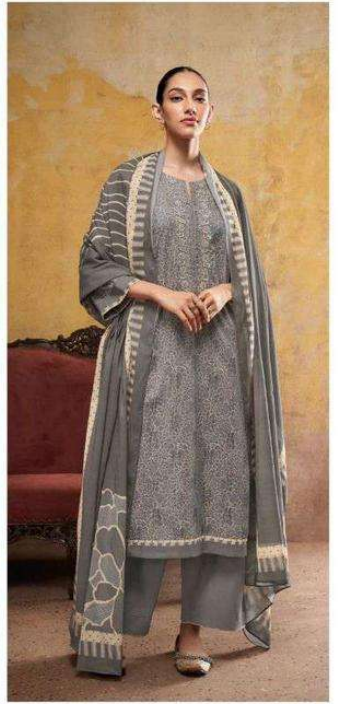

S2241-D

Ganga®
Edith
S2241- A/B/C/D