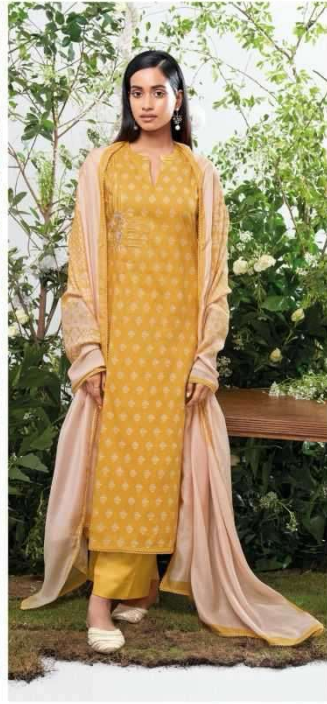

S2412-B

Ganga®
Wilmer
S2412- A/B/C/D