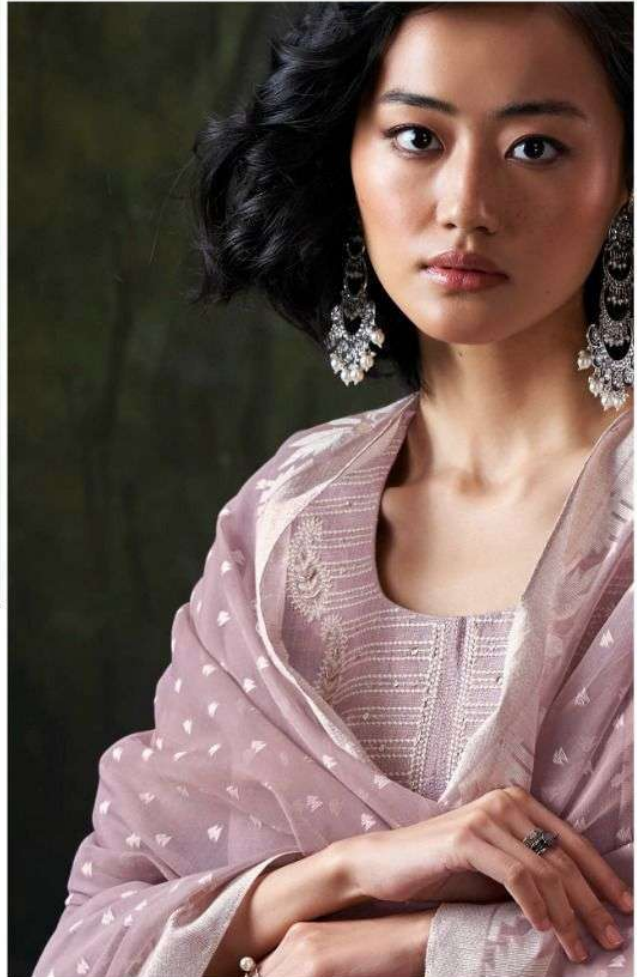

Ganga®

Parisá

Ganga® / C1826

Ganga® / C1828

Ganga® / C1827

Ganga® / C1829

Ganga®

Parisá

PRODUCT NAME	<i>PARISA</i>
D.NO.	C1825 TO C1830
DESCRIPTION	TOP PREMIUM PURE LINEN SOLID COLOUR WITH EMBROIDERY AND HAND WORK BOTTOM PREMIUM COTTON SOLID COLOUR DUPATTA PREMIUM WOVEN SILK JACQUARD WITH TASSELS
HSN CODE	520831
WHOLESALE PRICE	2560/- EACH+GST(EXTRA)