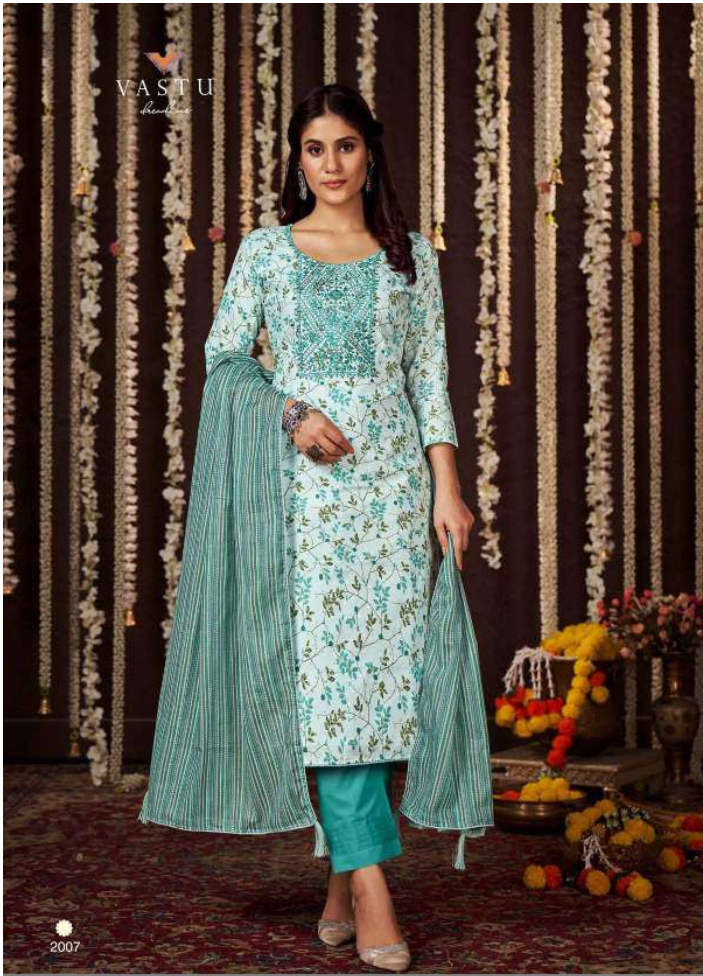

VASTU
Handmade
Gulmohar

VASTU
Handmade
Gulmohar

THE EXOTIC FLORAL BLISS OF
COLOURS FURNISHES A SWEETLY FRAGRANT
PERSONALITY.

VASTU
Rajesh

2002

Optimized by www.ImageOptimizer.net

SAVERA

THE EXOTIC FLORAL BLISS IS SOFT
TO OURS' PRISTINE WHICH GIVES A COMPLETE
FEMININE TOUCH TO YOUR PERSONALITY.

VASTU
Handmade

THE ECHIC FORMAL, BLISS IN SOFT
COLOURS, TREND WHICH GIVES A WHOLE
FASHION TOUCH TO YOUR PERSONALITY

2008

VASTU
Lifestyle

Optimized by www.ImageOptimizer.net

2001

2002

2003