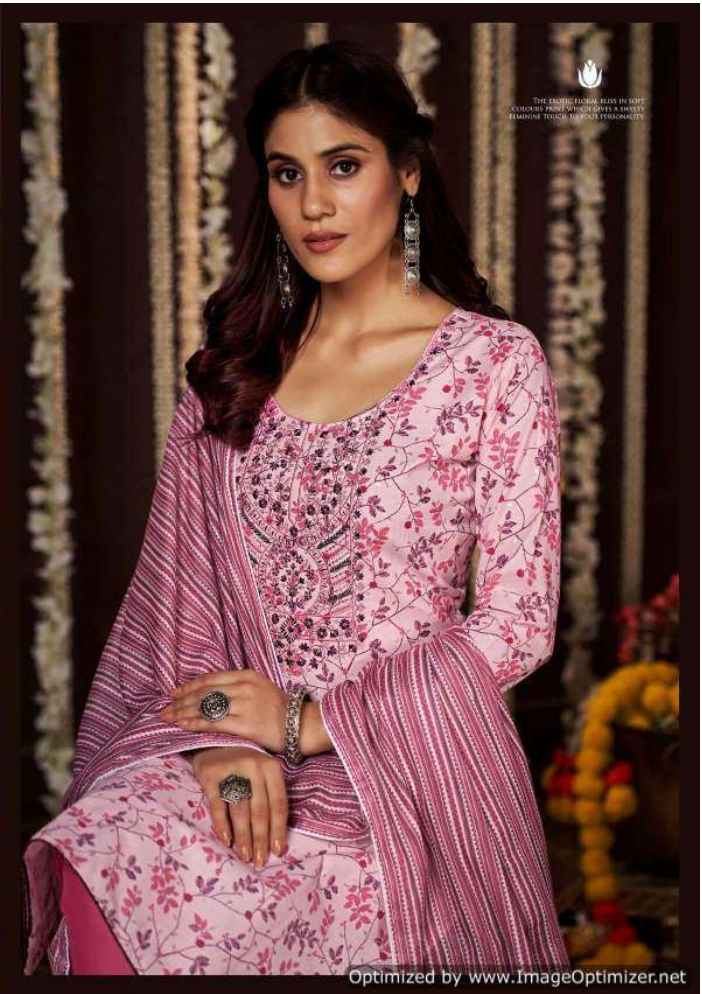

VASTU
Handmade
Gulmohar

VASTU
Handmade
Gulmohar

THE EXOTIC FLORAL BLISS OF
COLOURS FURNISHES A SWEETLY FRAGRANT
PERSONALITY.

VASTU
Rajesh

2002

Optimized by www.ImageOptimizer.net

SAVERA

THE EXOTIC FLORAL BLISS IS SOFT
TO OURS' PRISTINE WHICH GIVES A COMPLETE
FEMININE TOUCH TO YOUR PERSONALITY.

VASTU
Handmade

THE ECHIC FORMAL, BLISS IN SOFT
COLOURS, TREND WHICH GIVES A WHOLE
FASHION TOUCH TO YOUR PERSONALITY

2008

VASTU
Lifestyle

Optimized by www.ImageOptimizer.net

2001

2002

2003