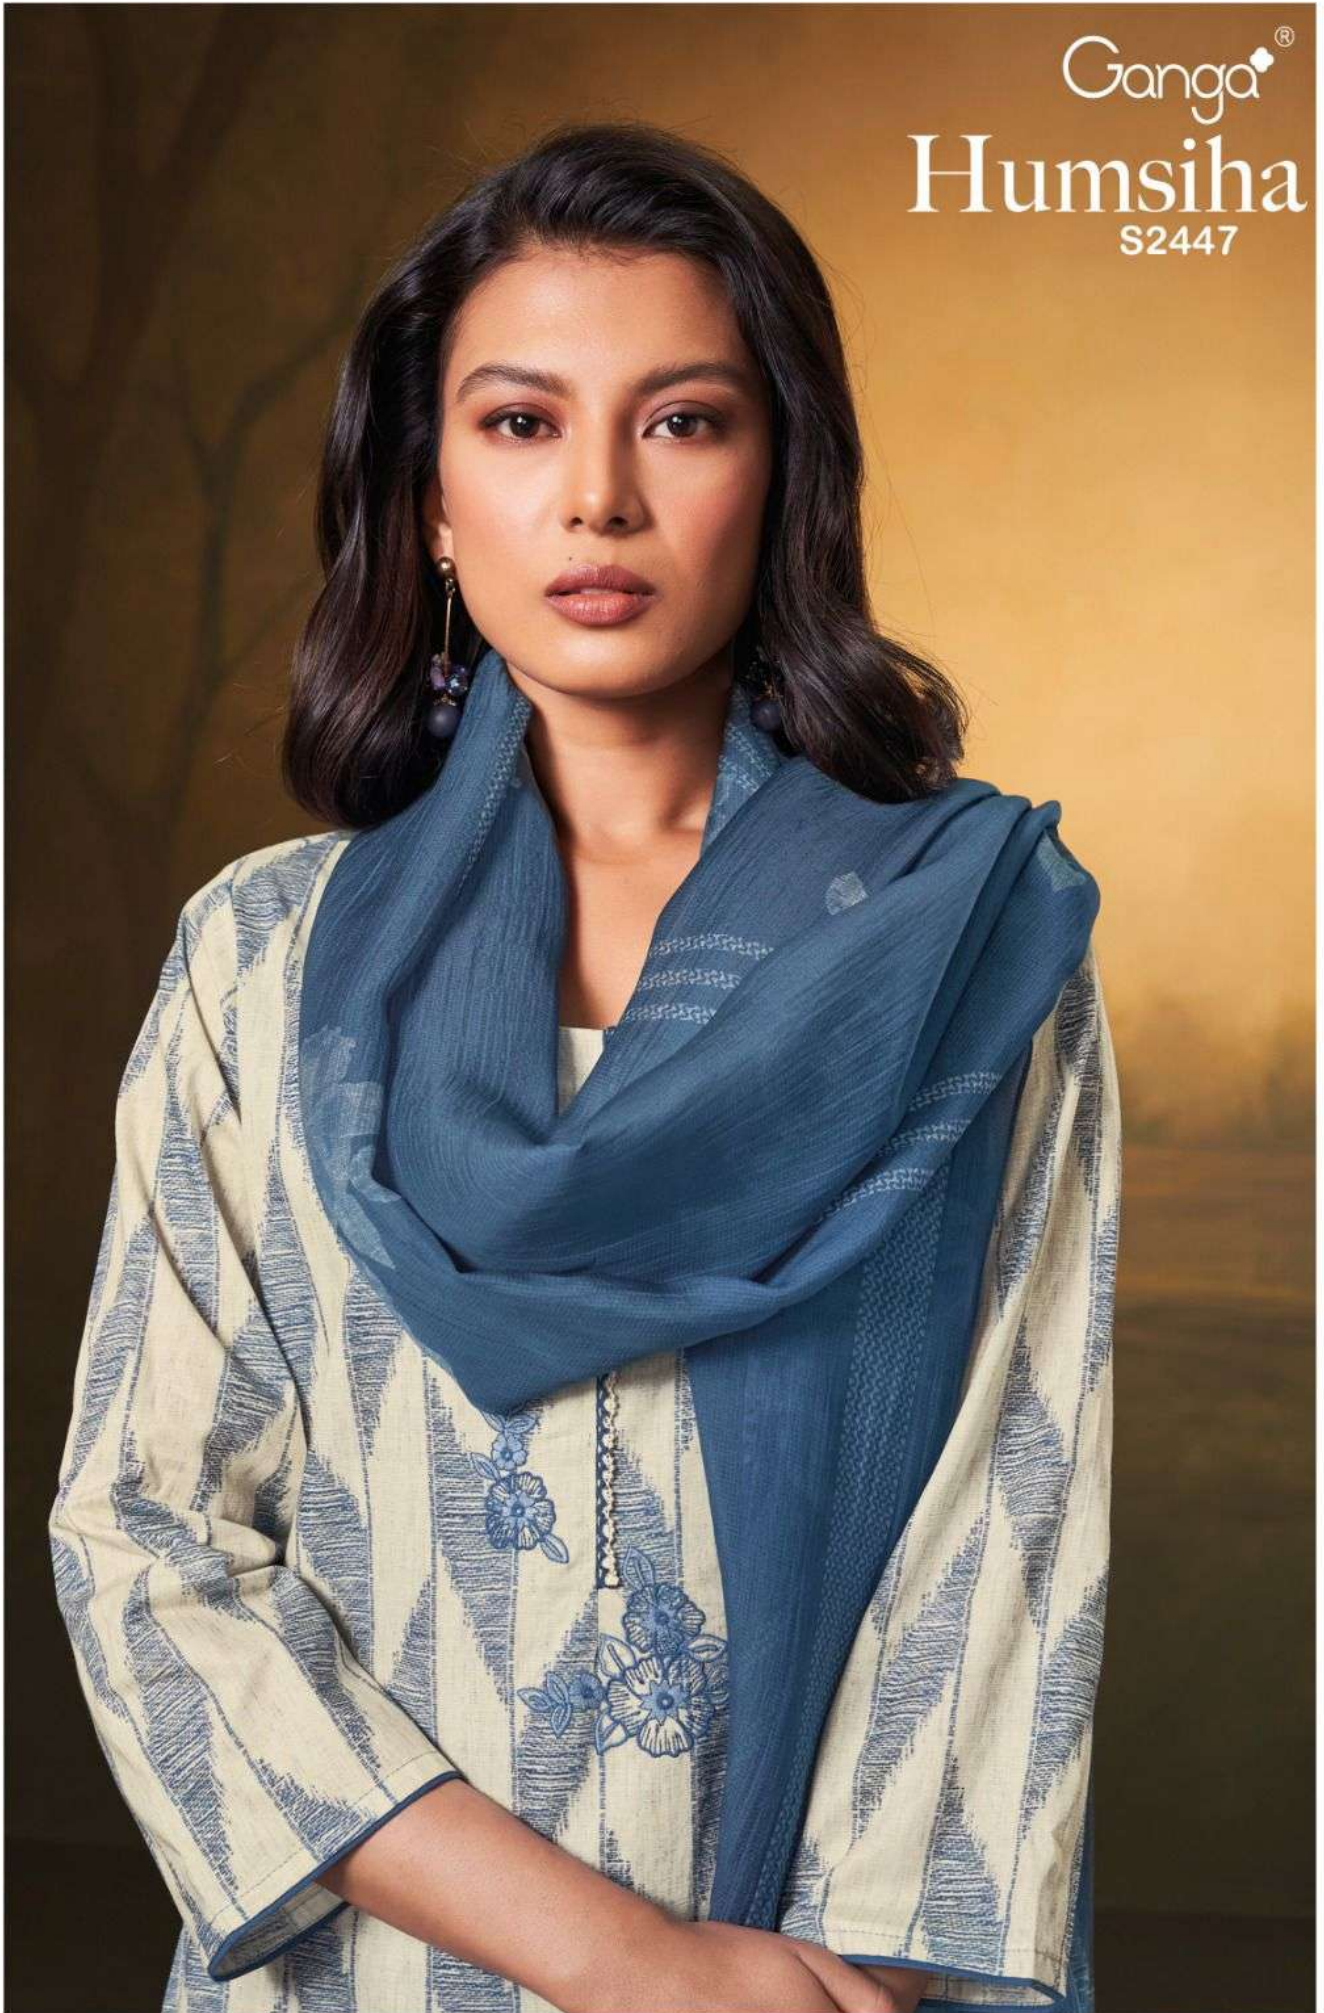

Ganga®

Humsiha

S2447

PRODUCT NAME	<i>HUMSIHA</i>
D.NO.	S2447
DESCRIPTION	<p>TOP PREMIUM COTTON DIGITAL PRINTED WITH EMBROIDERY, CUTWORK, AND SOLID BORDER ON DAMAN</p> <p>BOTTOM PREMIUM COTTON SOLID COLOUR WITH READY LACE</p> <p>DUPATTA PREMIUM BEMBERG SILK PATTERN PRINTED</p>
HSN CODE	520851
WHOLESALE PRICE	1705/- EACH+GST(EXTRA)