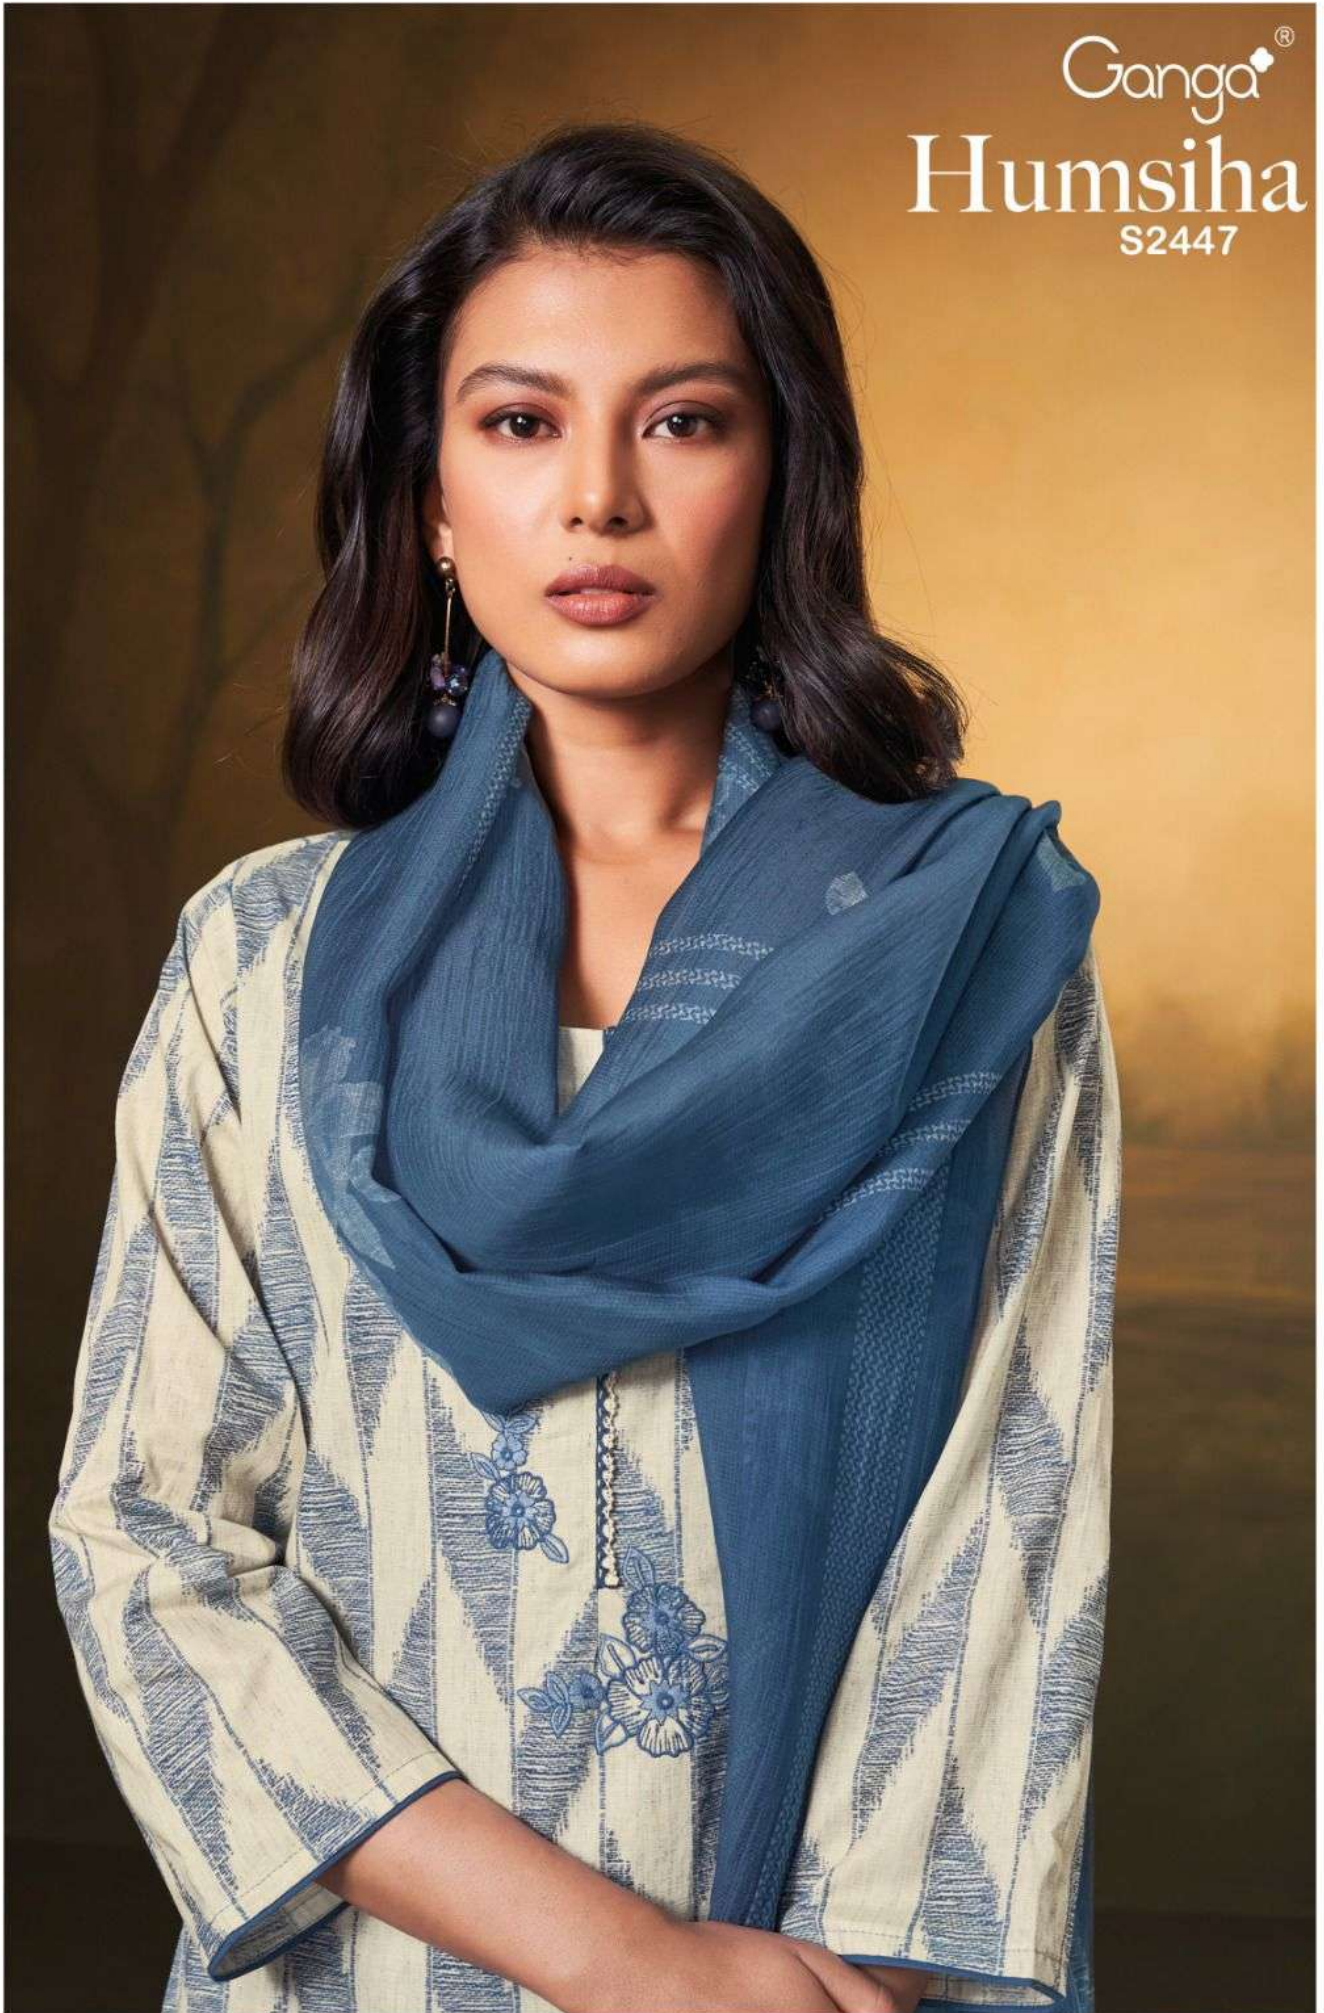

Ganga®

Humsiha

S2447

PRODUCT NAME	<b><i>HUMSIHA</i></b>
D.NO.	S2447
DESCRIPTION	<p><b>TOP</b> PREMIUM COTTON DIGITAL PRINTED WITH EMBROIDERY, CUTWORK, AND SOLID BORDER ON DAMAN</p> <p><b>BOTTOM</b> PREMIUM COTTON SOLID COLOUR WITH READY LACE</p> <p><b>DUPATTA</b> PREMIUM BEMBERG SILK PATTERN PRINTED</p>
HSN CODE	<b>520851</b>
WHOLESALE PRICE	<b>1705/- EACH+GST(EXTRA)</b>