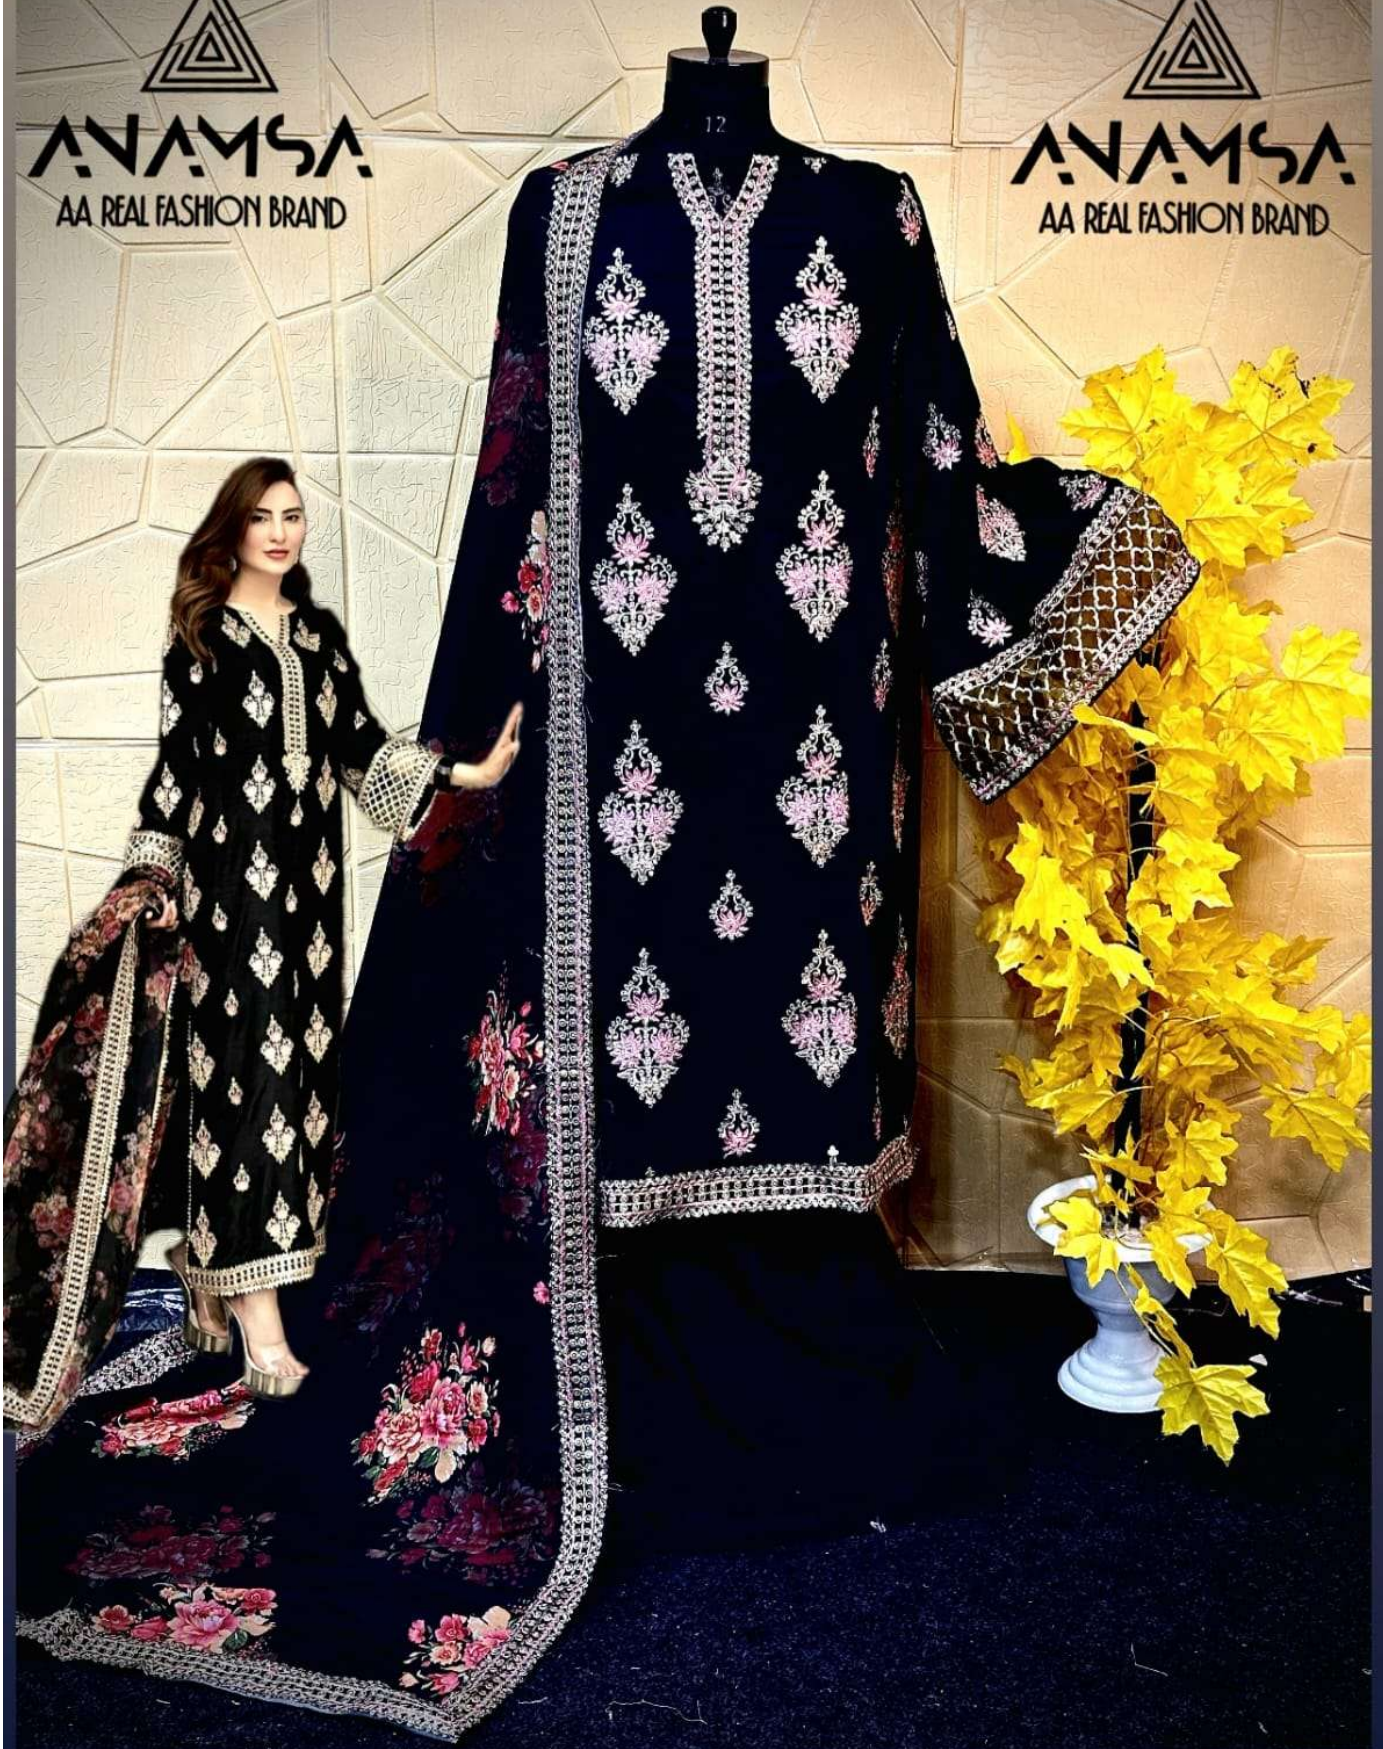

ANAMSA
AA REAL FASHION BRAND

ANAMSA
AA REAL FASHION BRAND