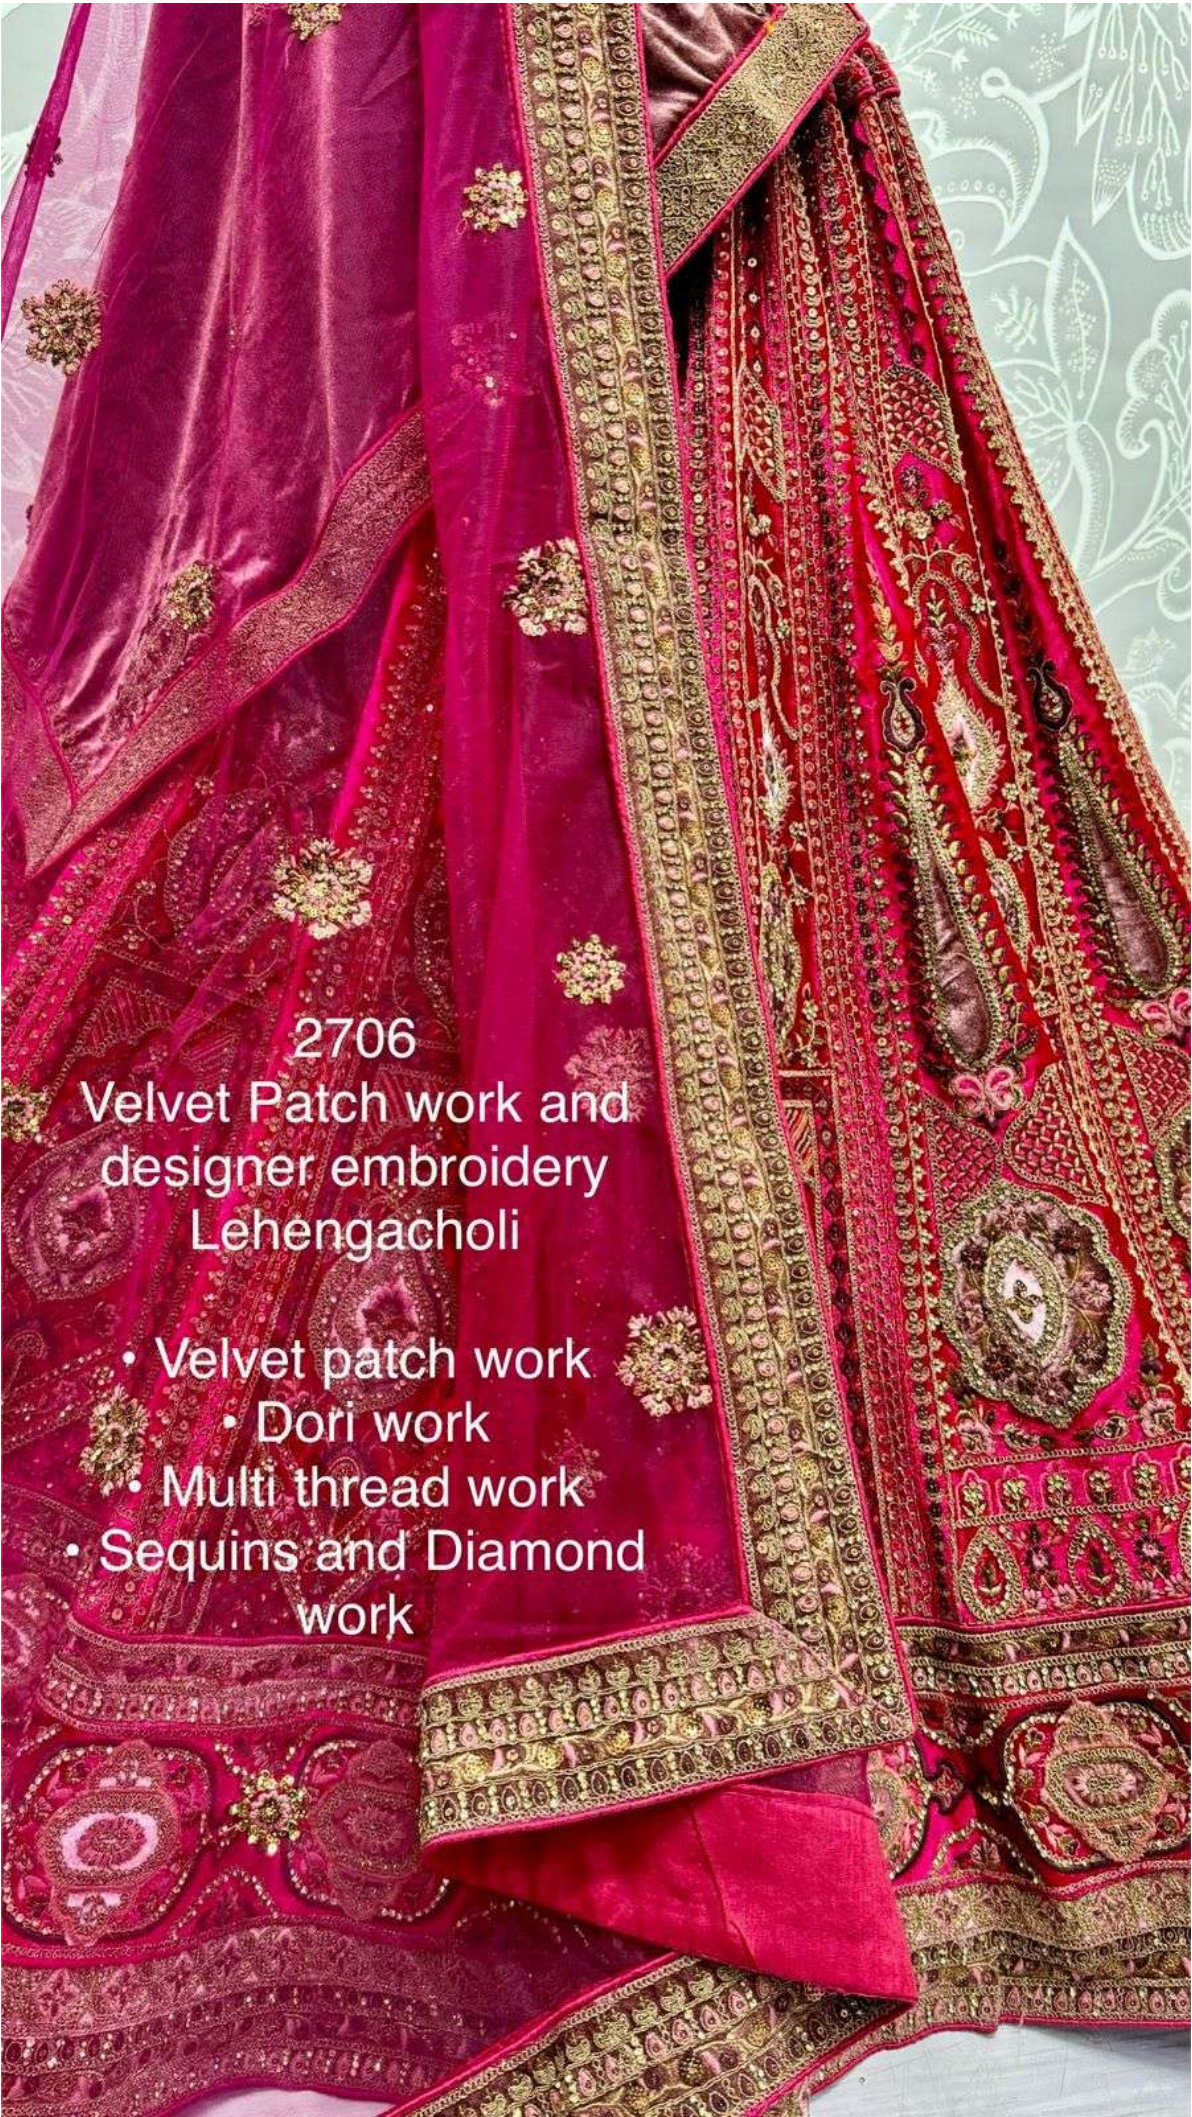

2706
Pink

2706
Pink

2706
Pink

2706
Pink

2706
Blouse

2706

Velvet Patch work and
designer embroidery
Lehengacholi

- Velvet patch work
- Dori work
- Multi thread work
- Sequins and Diamond
work