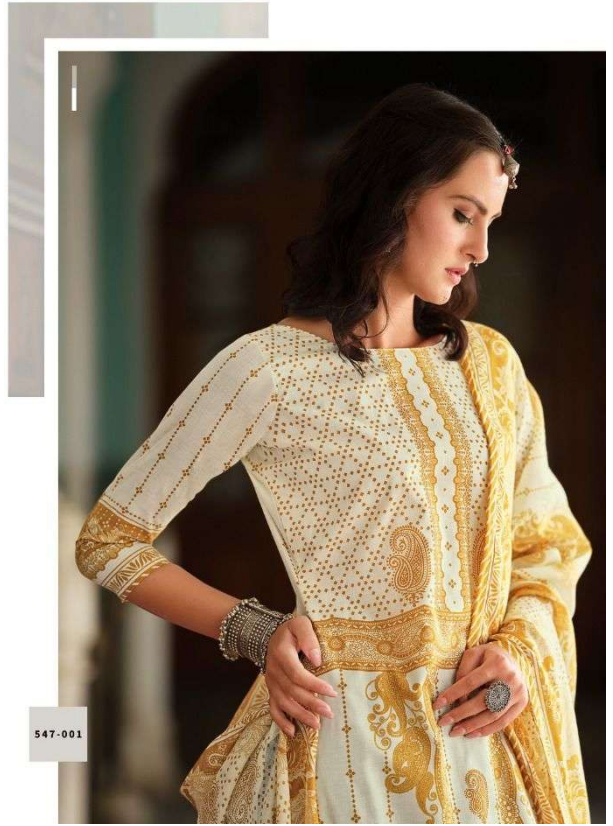

Zuffat®
DESIGNER BRAND

547-001