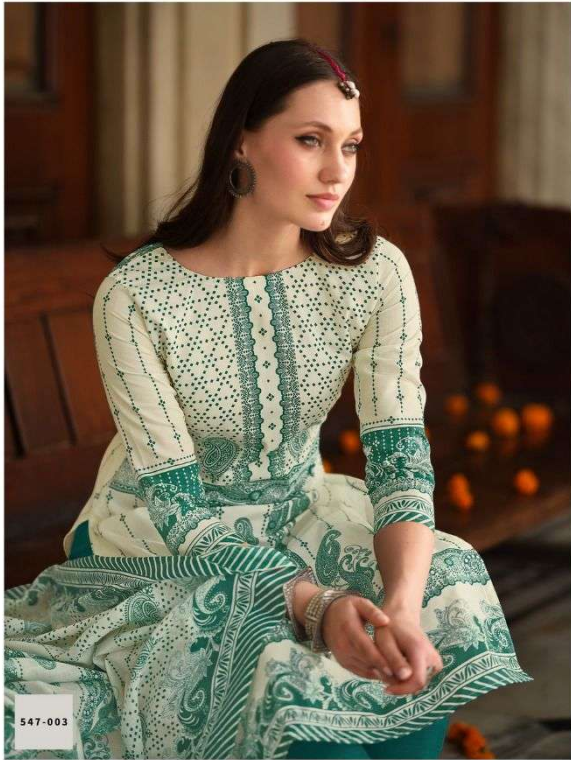

547-003

Zulfat®
DESIGNERS