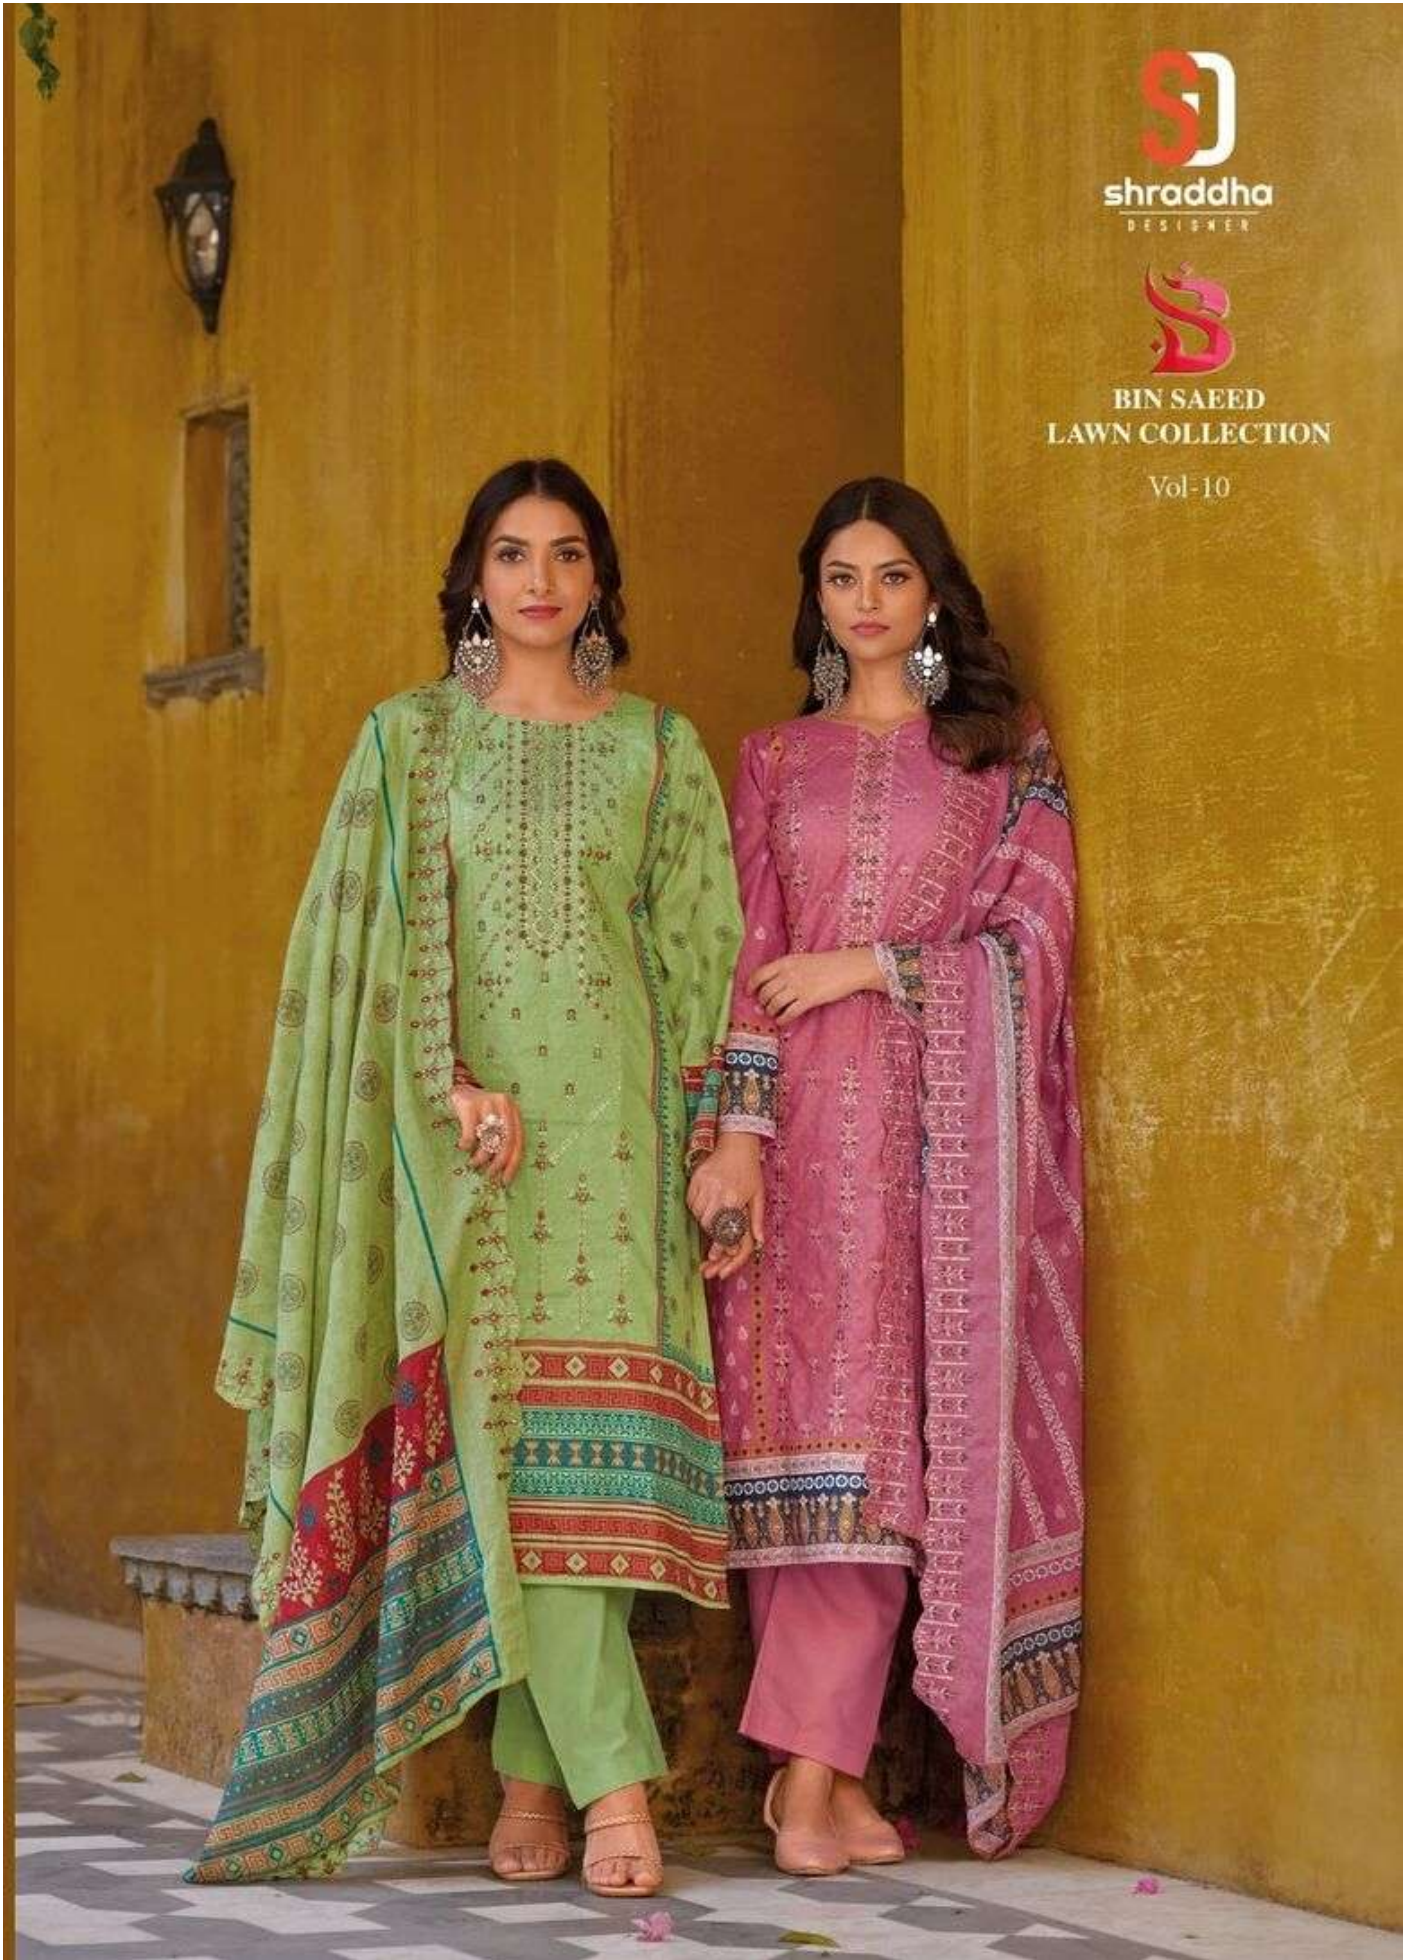

SHRADDHA
CONFECTIONERIES

Q NO. 10067

CONTENTS

Item: ...
Fabric: ...
Measure: ...

shraddha
DESIGNER

BIN SAEED
LAWN COLLECTION

Vol-10

10003

10001

shraddha
DESIGNER

shraddha
DESIGNER

shradha
DESIGNER

10001

10002

10005

10006

10003

10004

10007

10008

shraddha
DESIGNER

LORDS
O NO - 10002

Color	White, Blue, Red, Black
Fabric	100% Cotton

shradha
DESIGNER