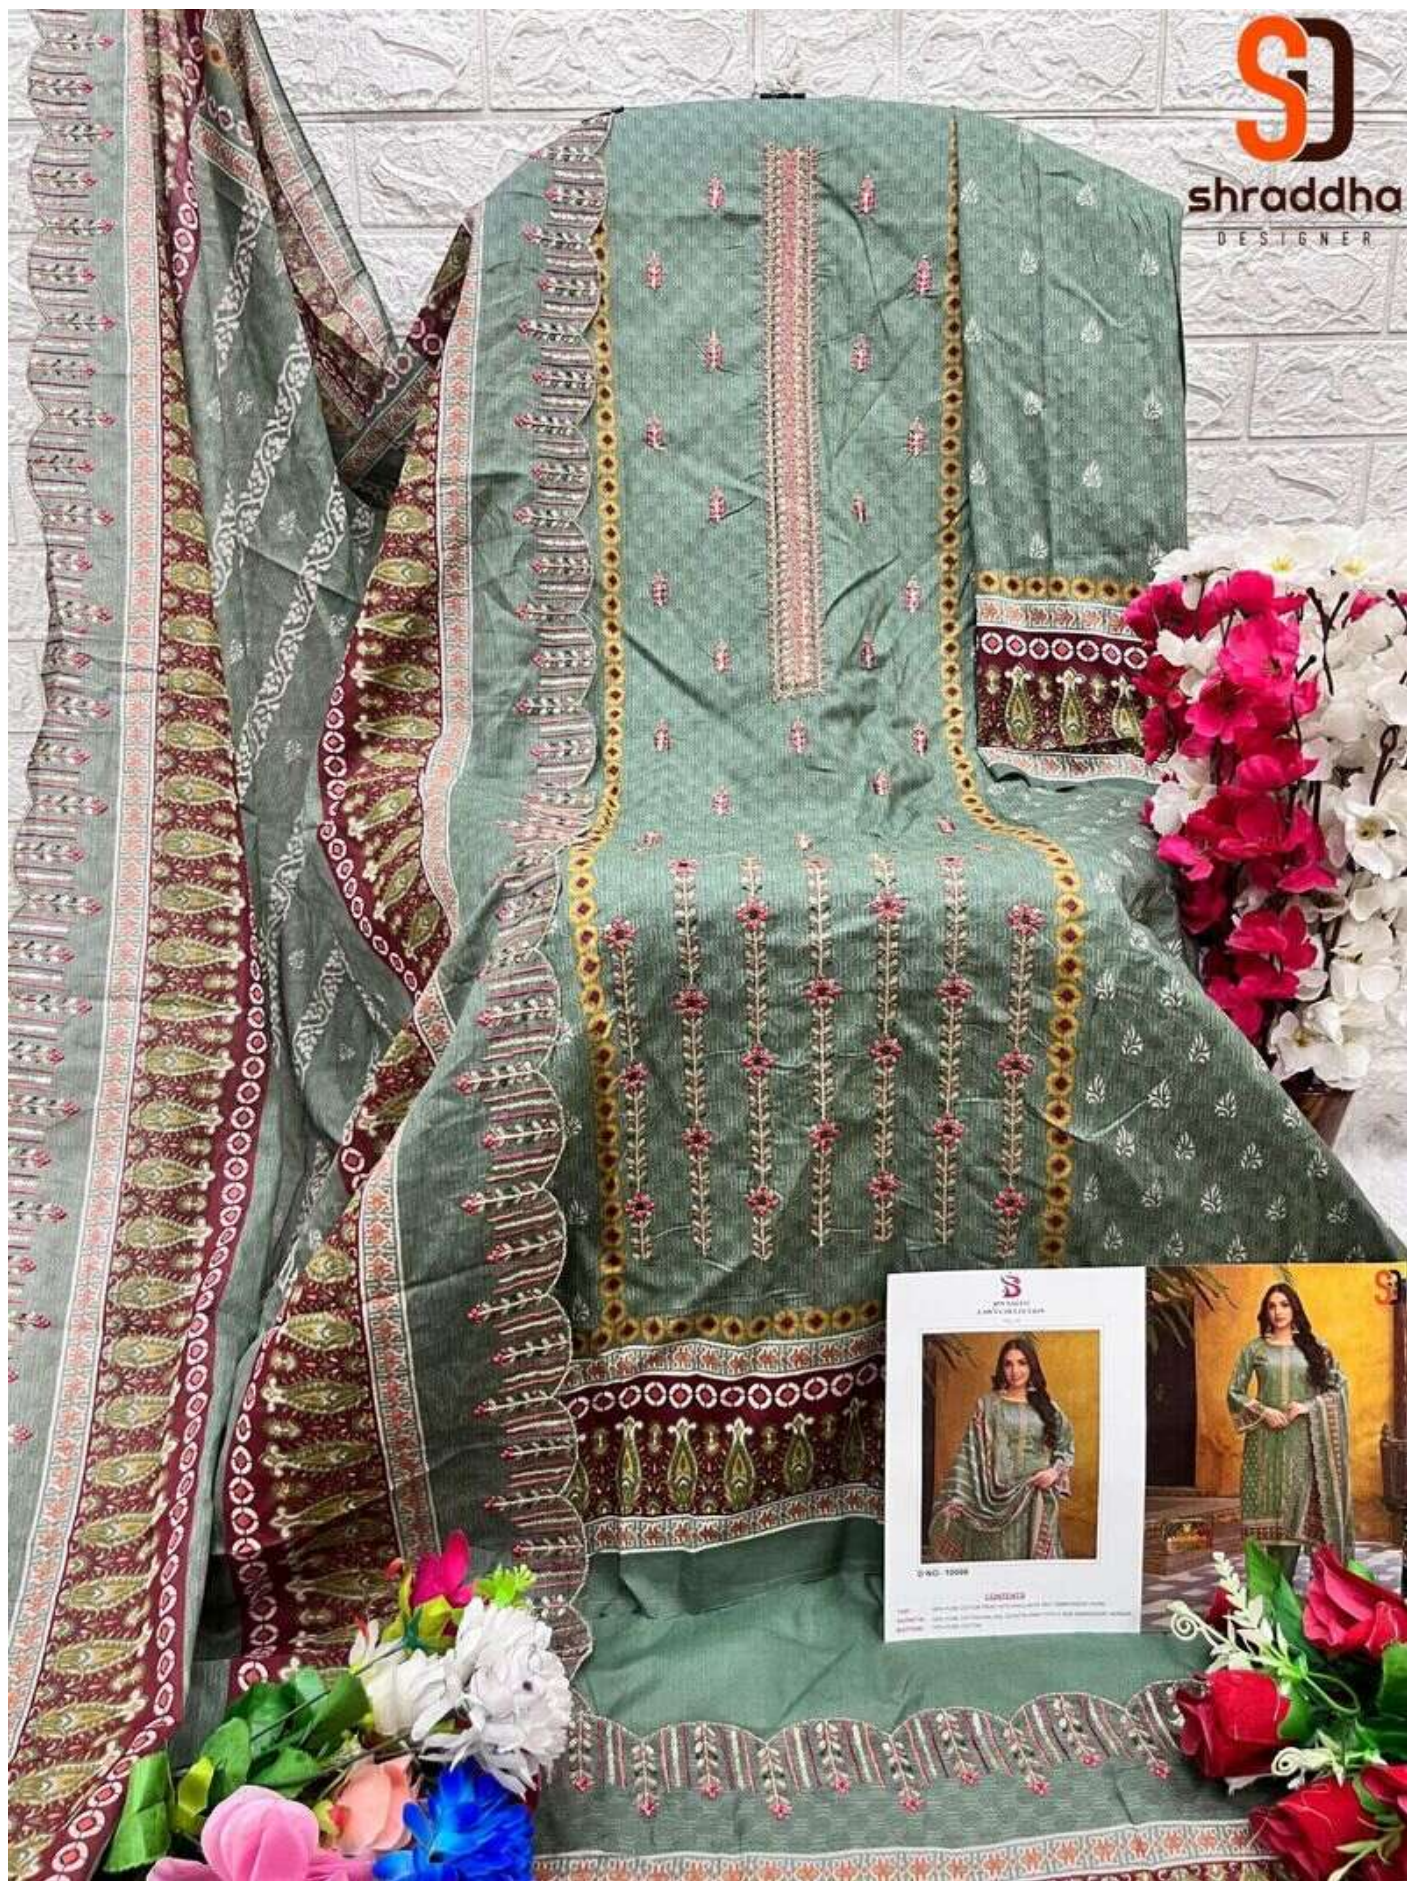

shradha
DESIGNER