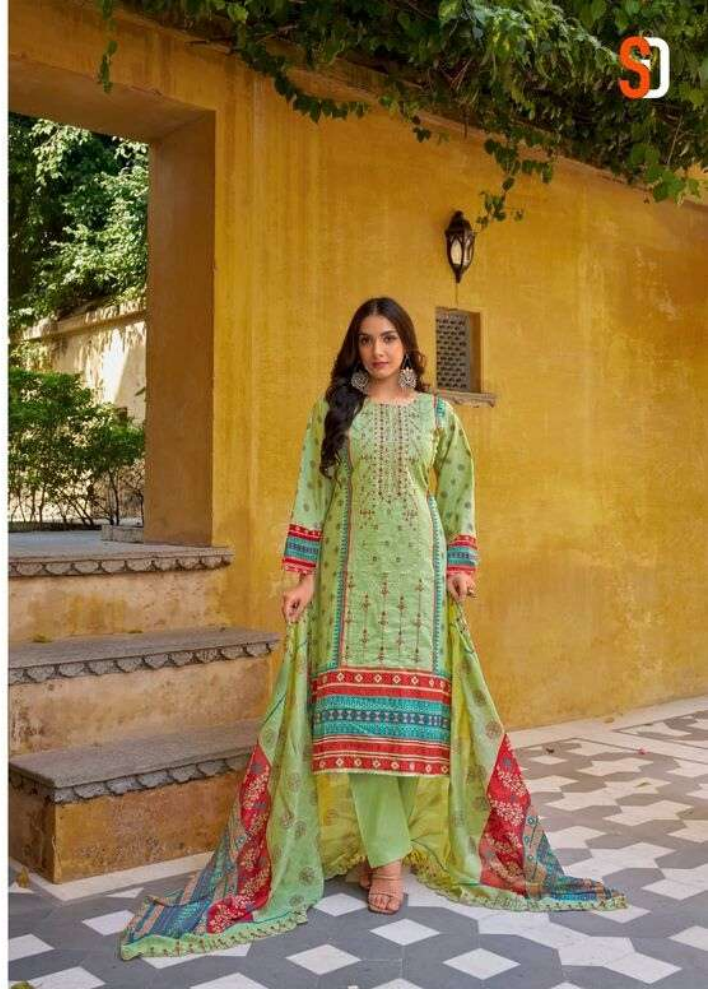

shraddha
DESIGNER

BIN SAEED
LAWN COLLECTION

Vol-10

You can have anything you want. If you dress for it

10004

When you don't dress like everyone else, you don't have to think like everyone else.

10005

shraddha
DESIGNER

SHRADDHA
CONFECTIONERIES

Q NO. 10067

CONTENTS

Item: ...
Fabric: ...
Measure: ...

shraddha
DESIGNER

BIN SAEED
LAWN COLLECTION

Vol-10

10003

10003

10004

10007

10008

shraddha
DESIGNER

LORDS
O NO - 10002

Color	White, Blue, Red, Black
Fabric	100% Cotton

shradha
DESIGNER