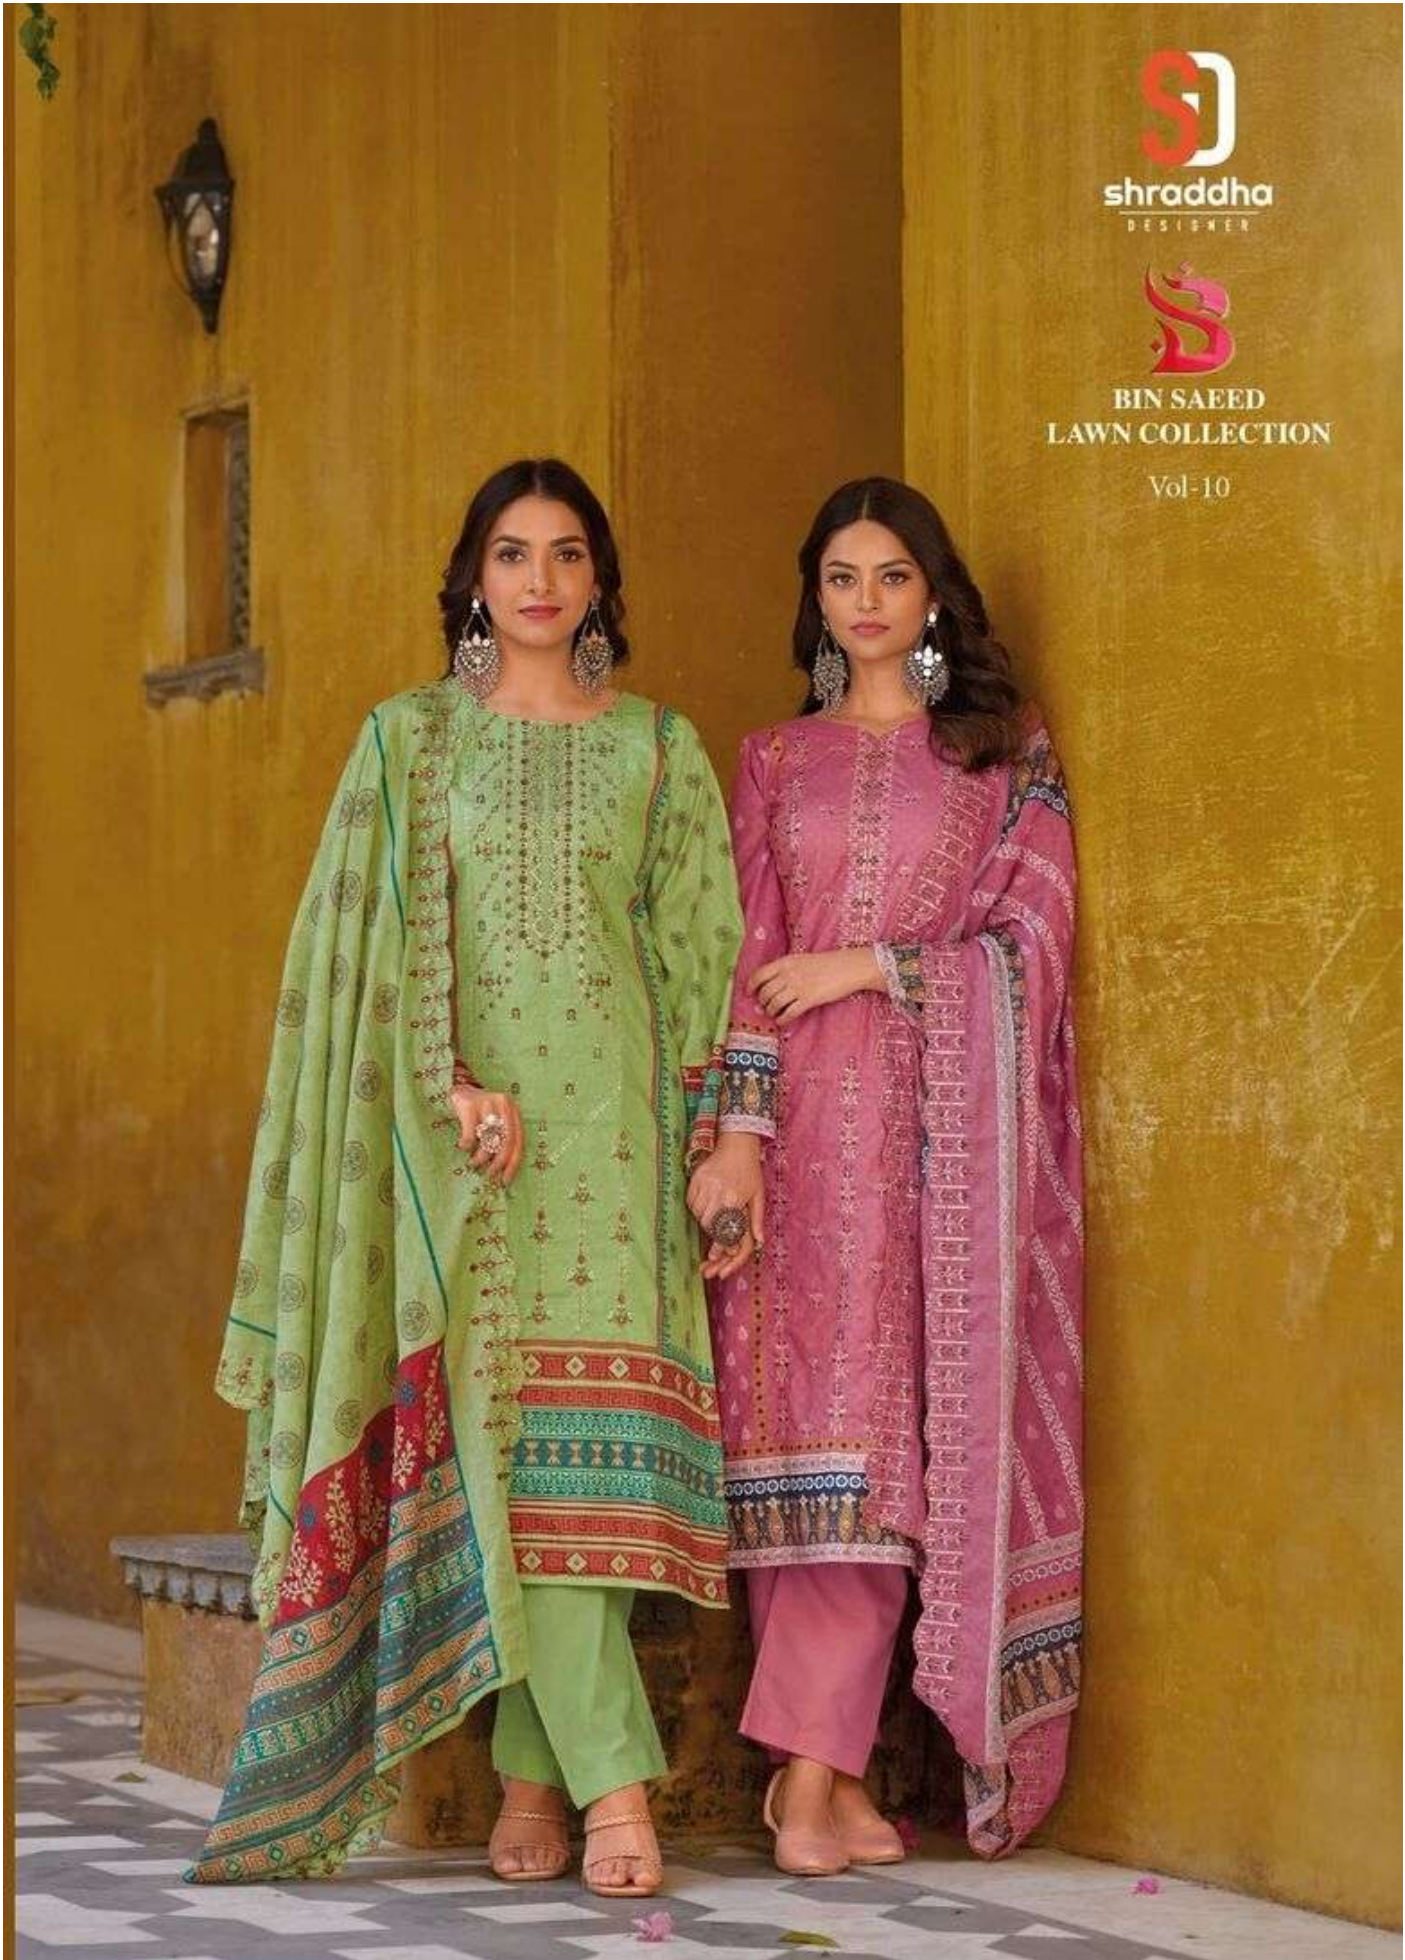

shraddha
DESIGNER

BIN SAEED
LAWN COLLECTION

Vol-10

You can have anything you want. If you dress for it

10004

When you don't dress like everyone else, you don't have to think like everyone else.

10005

shraddha
DESIGNER

SHRADDHA
CONFECTIONERIES

Q NO. 10067

CONTENTS

Item: ...
Fabric: ...
Measure: ...

shraddha
DESIGNER

BIN SAEED
LAWN COLLECTION

Vol-10

10003

10001

shraddha
DESIGNER

shraddha
DESIGNER

shradha
DESIGNER

10001

10002

10005

10006

10003

10004

10007

10008

shraddha
DESIGNER

LORDS
O NO - 10002

Color	White, Blue, Red, Black
Fabric	100% Cotton

shradha
DESIGNER