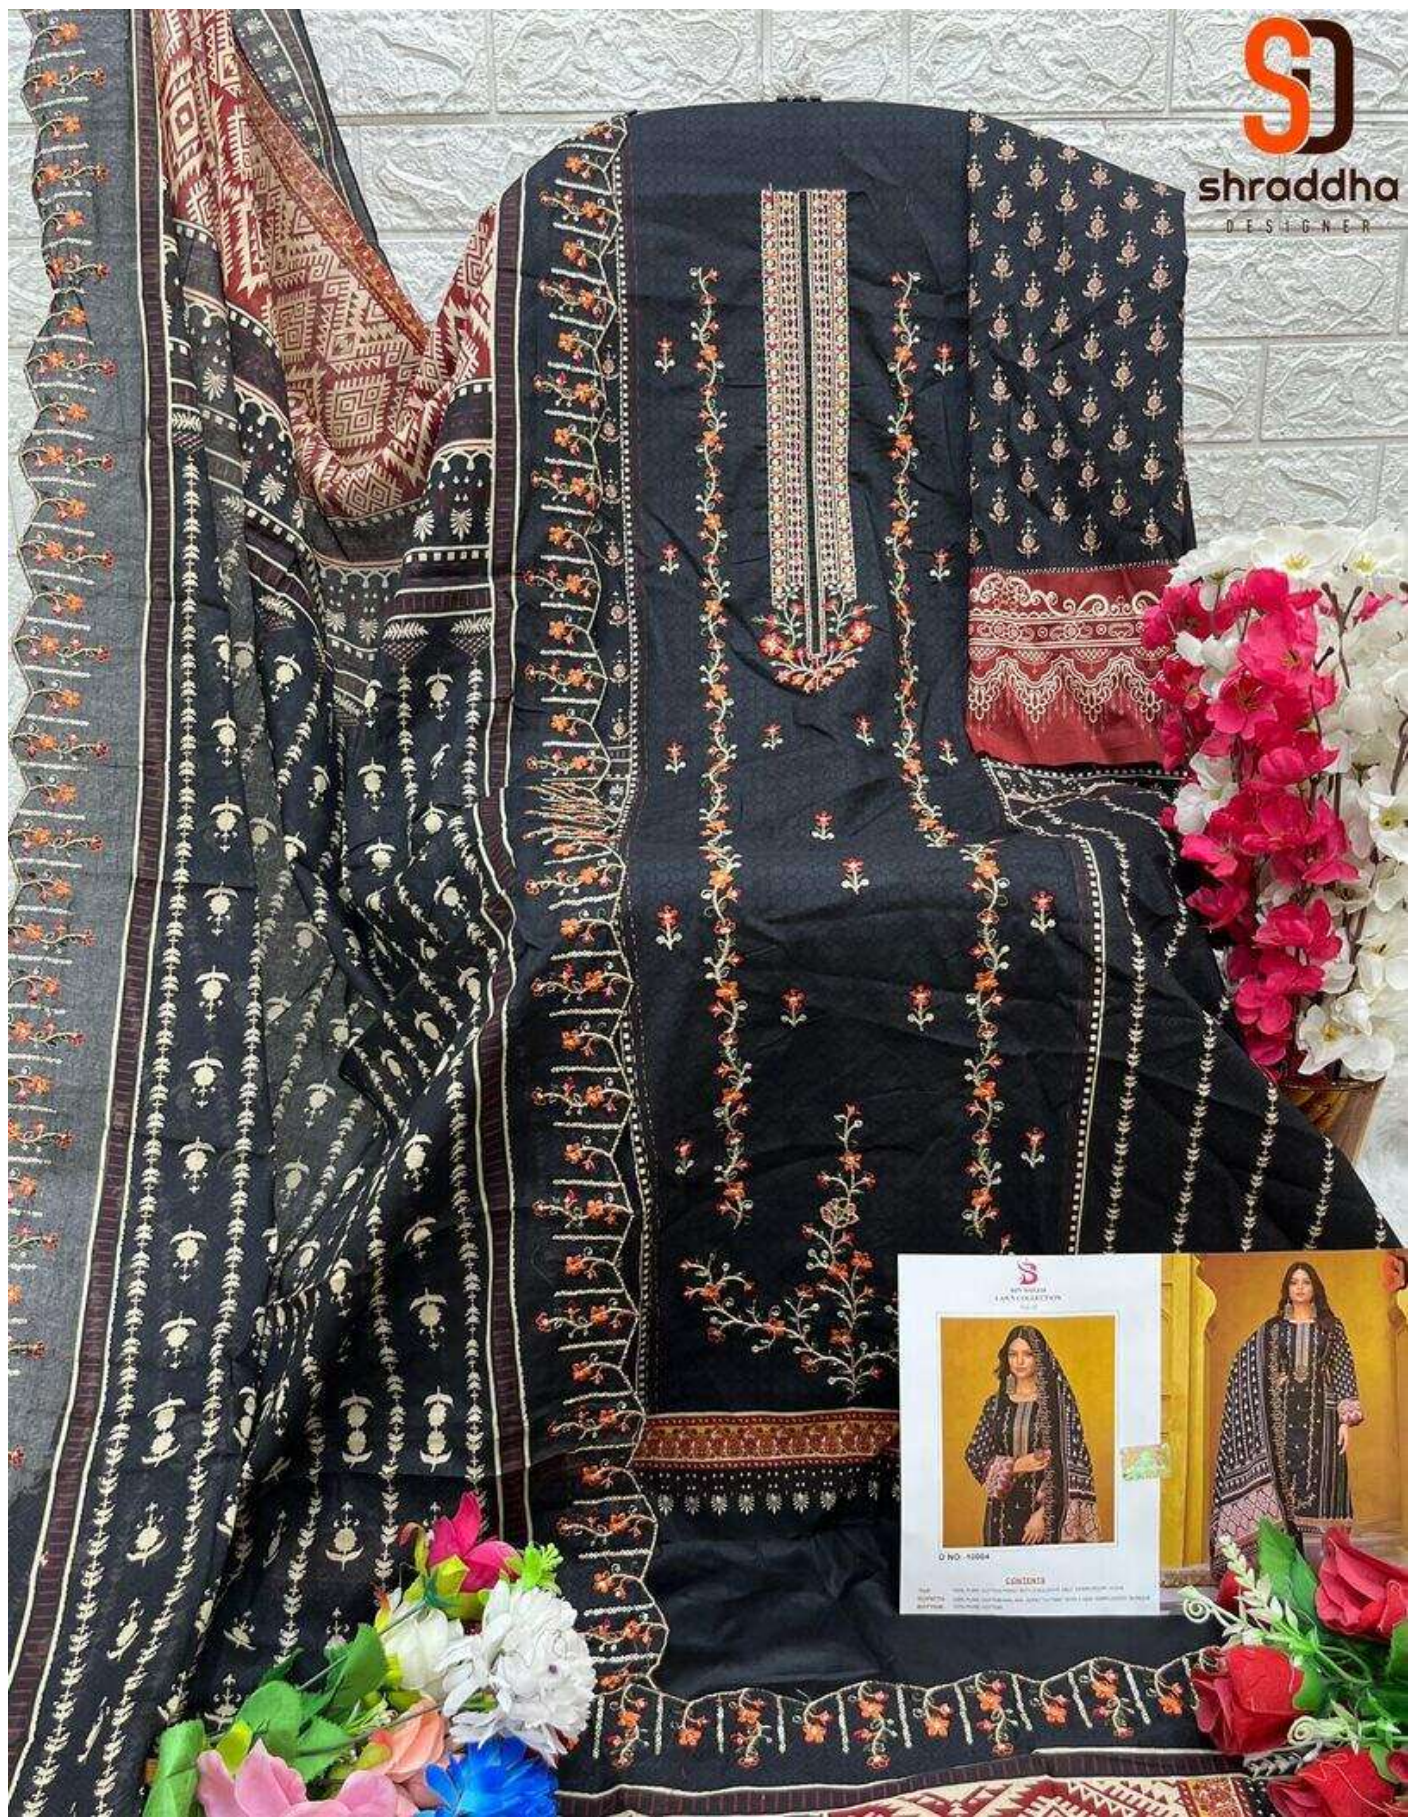

10003

10004

10007

10008

shraddha
DESIGNER

LORDS
O NO - 10002

Color	White, Blue, Red, Black
Fabric	100% Cotton

shradha
DESIGNER