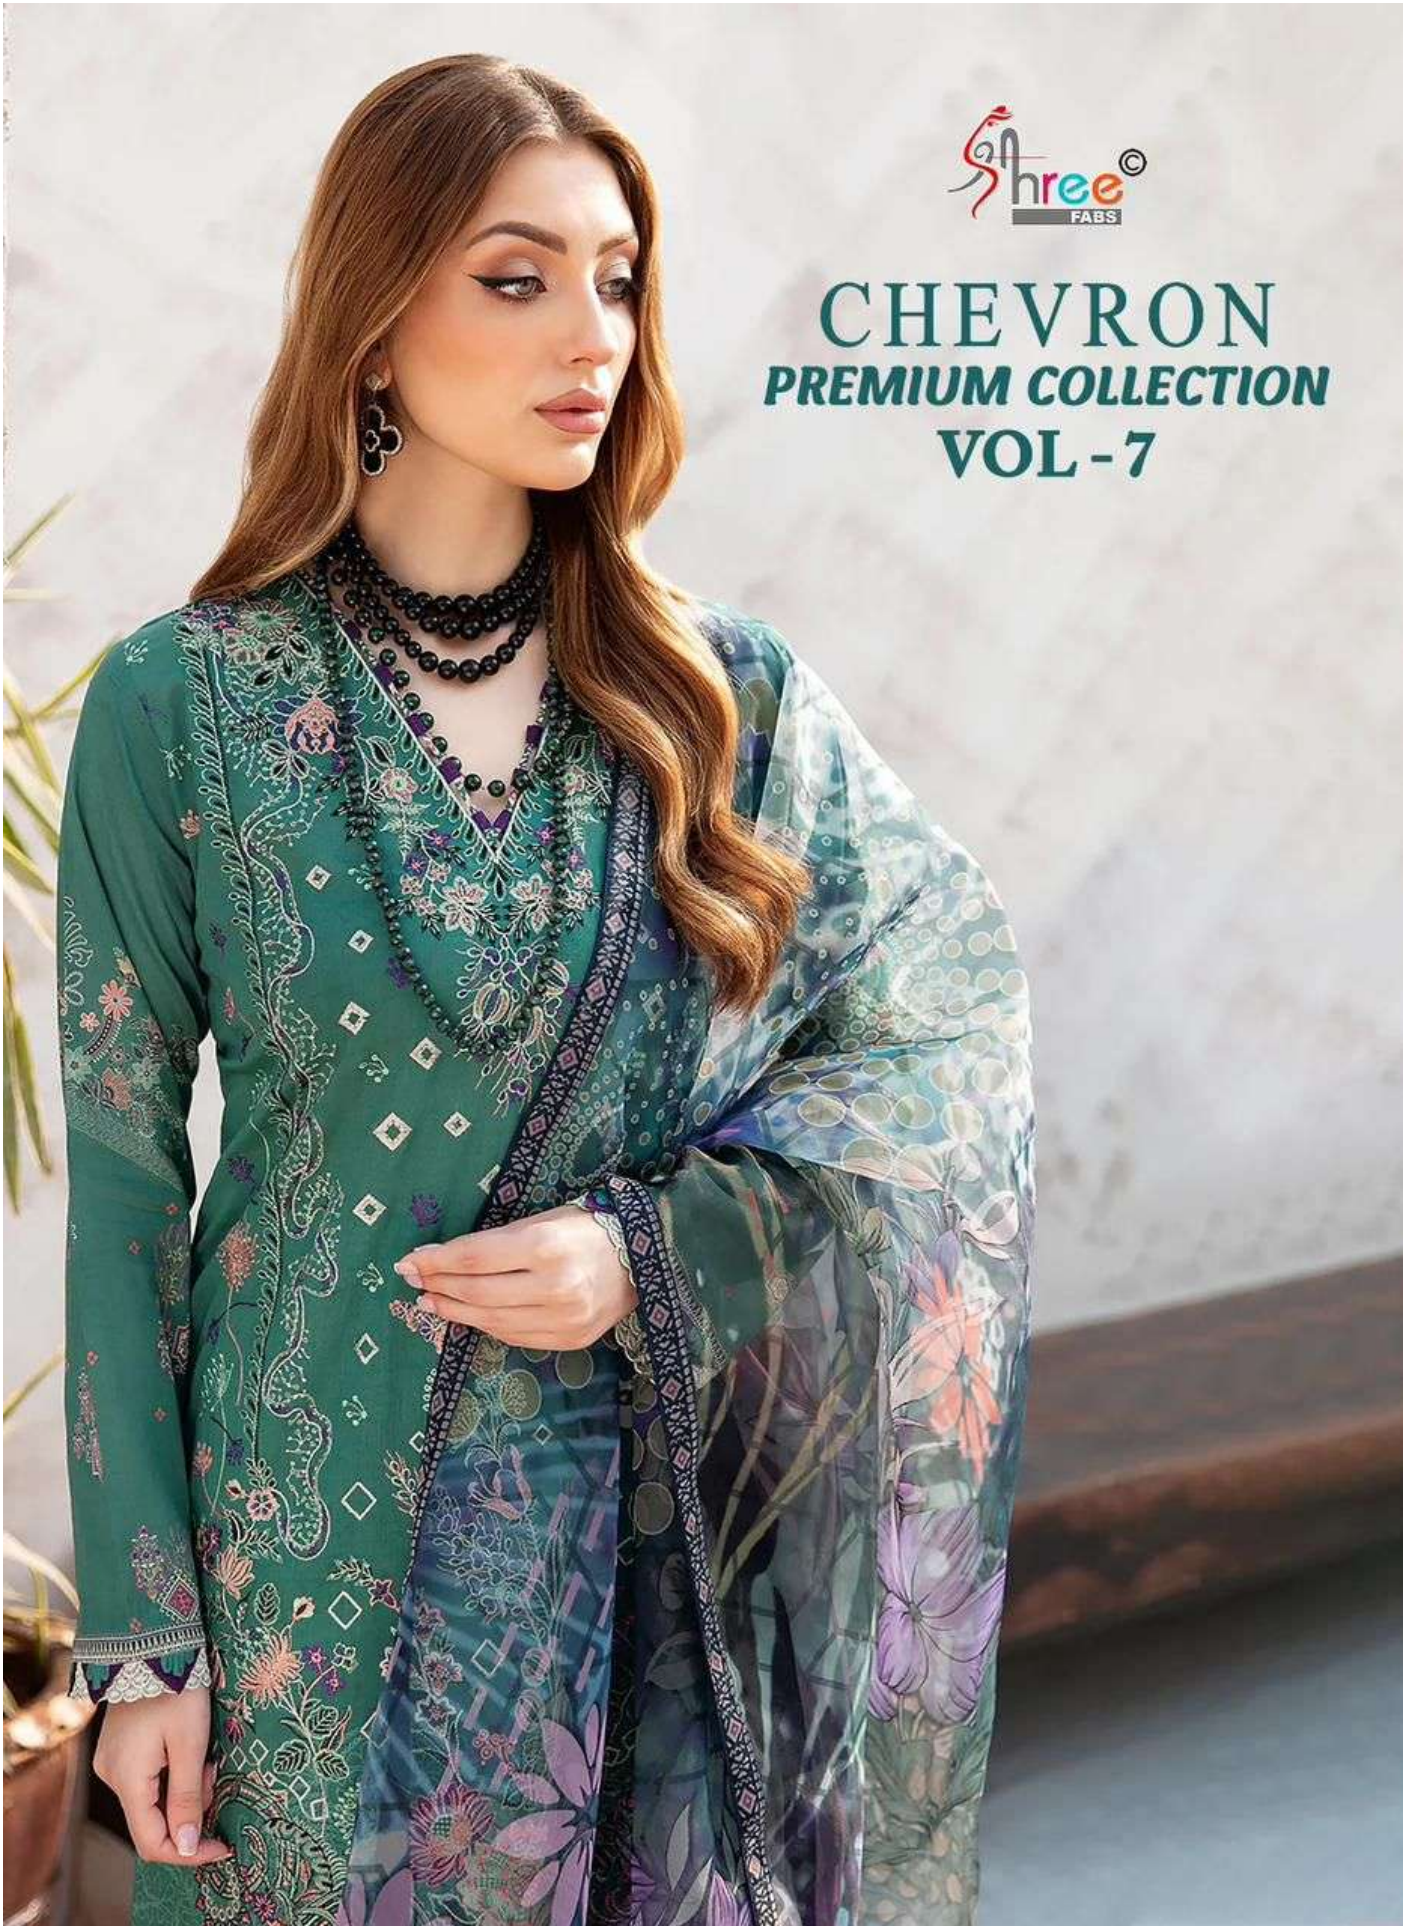

**CHEVRON  
PREMIUM COLLECTION  
VOL - 7**

**CHEVRON  
PREMIUM COLLECTION  
VOL - 7**

**CHEVRON**  
**PREMIUM COLLECTION**  
**VOL - 7**

Shree  
FAB

**CHEVRON**  
**PREMIUM COLLECTION**  
**VOL - 7**

**CHEVRON**  
**PREMIUM COLLECTION**  
**VOL - 7**

3569

**CHEVRON  
PREMIUM COLLECTION**

**VOL-7**

**CHEVRON**  
**PREMIUM COLLECTION**  
**VOL - 7**

3570

**CHEVRON**  
**PREMIUM COLLECTION**  
**VOL - 7**

Shree  
FABR

3571

**CHEVRON**  
**PREMIUM COLLECTION**

**VOL - 7**

**CHEVRON**  
**PREMIUM COLLECTION**  
**VOL - 7**

**CHEVRON**  
**PREMIUM COLLECTION**  
**VOL - 7**

Shree  
FACES

3572

**CHEVRON**  
**PREMIUM COLLECTION**  
**VOL - 7**

The right side of the image features a vertical panel with a light, abstract, painterly background. At the top, there is a logo for 'Shree Fashion' with a stylized 'Shree' and 'FASHION' below it. Below the logo, the text 'CHEVRON' is written in a large, bold, serif font. Underneath that, 'PREMIUM COLLECTION' is written in a smaller, bold, sans-serif font. At the bottom, 'VOL - 7' is written in a bold, sans-serif font, centered between two dark horizontal bars.