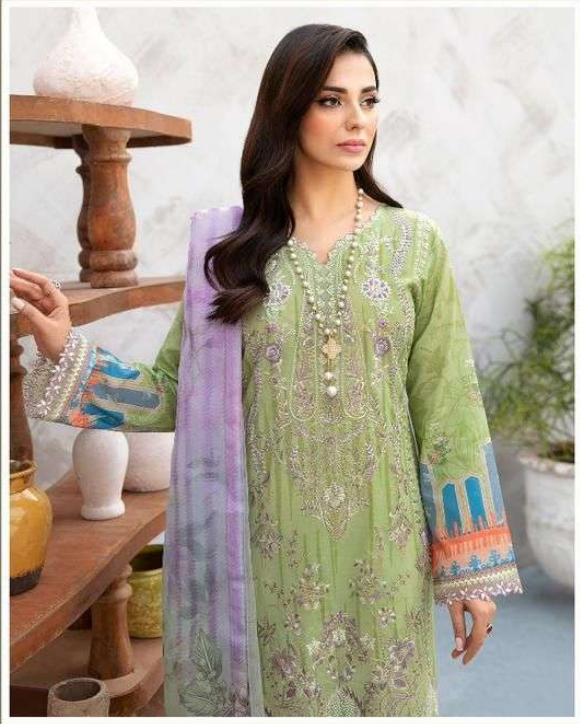

**CHEVRON
PREMIUM COLLECTION
VOL - 7**

**CHEVRON
PREMIUM COLLECTION
VOL - 7**

CHEVRON
PREMIUM COLLECTION
VOL - 7

Shree
FAB

CHEVRON
PREMIUM COLLECTION
VOL - 7

CHEVRON
PREMIUM COLLECTION
VOL - 7

3569

**CHEVRON
PREMIUM COLLECTION**

VOL-7

CHEVRON
PREMIUM COLLECTION
VOL - 7

3570

CHEVRON
PREMIUM COLLECTION
VOL - 7

Shree
FABR

3571

CHEVRON
PREMIUM COLLECTION

VOL - 7

CHEVRON
PREMIUM COLLECTION
VOL - 7

CHEVRON
PREMIUM COLLECTION
VOL - 7

Shree
FACES

3572

CHEVRON
PREMIUM COLLECTION
VOL - 7

The right side of the image features a vertical panel with a soft, painterly background in shades of light green and cream. At the top, there is a logo for 'Shree Fashion' with a stylized 'Shree' and 'FASHION' below it. Below the logo, the text 'CHEVRON' is written in a large, bold, serif font. Underneath that, 'PREMIUM COLLECTION' is written in a smaller, bold, sans-serif font. At the bottom, 'VOL - 7' is displayed in a bold, sans-serif font, centered between two horizontal bars.