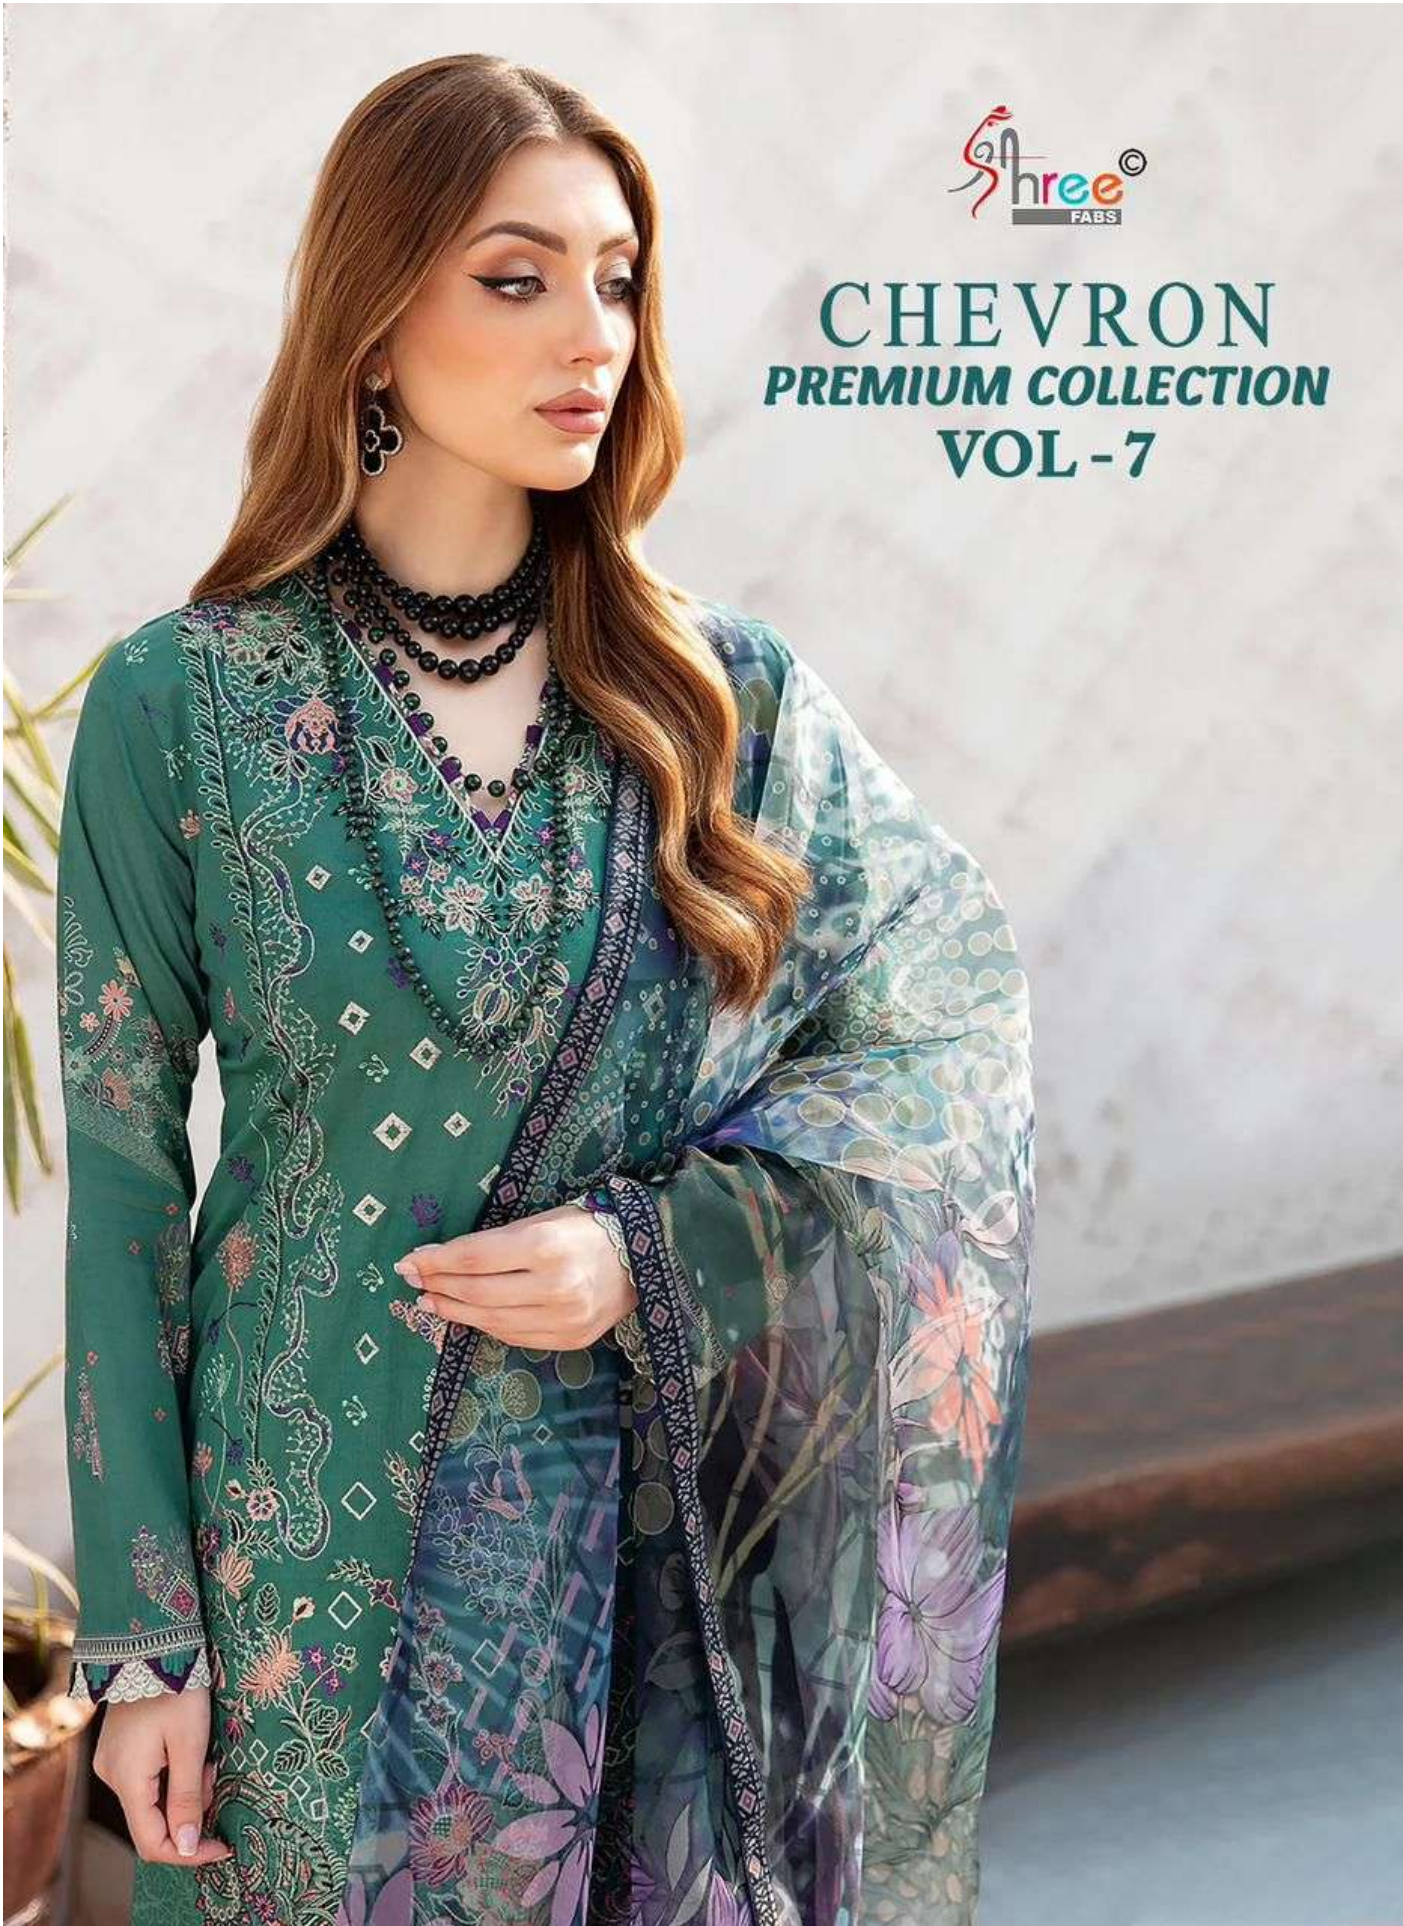

**CHEVRON
PREMIUM COLLECTION
VOL - 7**

**CHEVRON
PREMIUM COLLECTION
VOL - 7**

CHEVRON
PREMIUM COLLECTION
VOL - 7

Shree
FAB

CHEVRON
PREMIUM COLLECTION
VOL - 7

CHEVRON
PREMIUM COLLECTION
VOL - 7

3569

**CHEVRON
PREMIUM COLLECTION**

VOL-7

CHEVRON
PREMIUM COLLECTION
VOL - 7

3570

CHEVRON
PREMIUM COLLECTION
VOL - 7

Shree
FABR

3571

CHEVRON
PREMIUM COLLECTION

VOL - 7

CHEVRON
PREMIUM COLLECTION
VOL - 7

CHEVRON
PREMIUM COLLECTION
VOL - 7

Shree
FACES

3572

CHEVRON
PREMIUM COLLECTION
VOL - 7

The right side of the image features a vertical panel with a soft, painterly background in shades of light green and cream. At the top, there is a logo for 'Shree Fashion' with a stylized 'Shree' and 'FASHION' below it. Below the logo, the text 'CHEVRON' is written in a large, bold, serif font. Underneath that, 'PREMIUM COLLECTION' is written in a smaller, bold, sans-serif font. At the bottom, 'VOL - 7' is displayed in a bold, sans-serif font, centered between two horizontal bars.