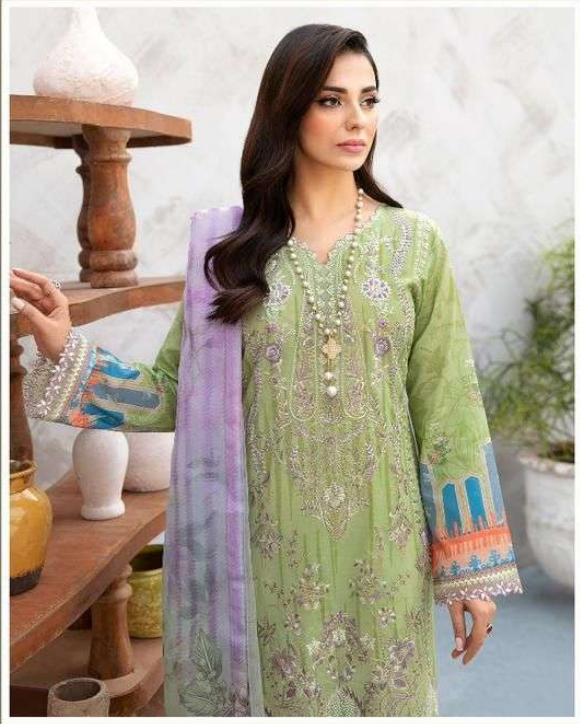

**CHEVRON
PREMIUM COLLECTION
VOL - 7**

CHEVRON
PREMIUM COLLECTION
VOL - 7

CHEVRON
PREMIUM COLLECTION
VOL - 7

Shree
FABRICATION

CHEVRON
PREMIUM COLLECTION
VOL - 7

CHEVRON
PREMIUM COLLECTION
VOL - 7

3569

**CHEVRON
PREMIUM COLLECTION**

VOL-7

CHEVRON
PREMIUM COLLECTION
VOL - 7

3570

CHEVRON
PREMIUM COLLECTION
VOL - 7

Shree
FABR

3571

CHEVRON
PREMIUM COLLECTION

VOL - 7

CHEVRON
PREMIUM COLLECTION
VOL - 7

CHEVRON
PREMIUM COLLECTION
VOL - 7

Shree
FACES

3572

CHEVRON
PREMIUM COLLECTION
VOL - 7

The right side of the image features a vertical panel with a soft, painterly background in shades of light green and cream. At the top, there is a logo for 'Shree Fashion' with a stylized 'Shree' in red and 'Fashion' in blue. Below the logo, the text 'CHEVRON' is written in a large, bold, black serif font. Underneath that, 'PREMIUM COLLECTION' is written in a smaller, bold, black sans-serif font. At the bottom, 'VOL - 7' is written in a bold, black sans-serif font, centered between two horizontal bars.