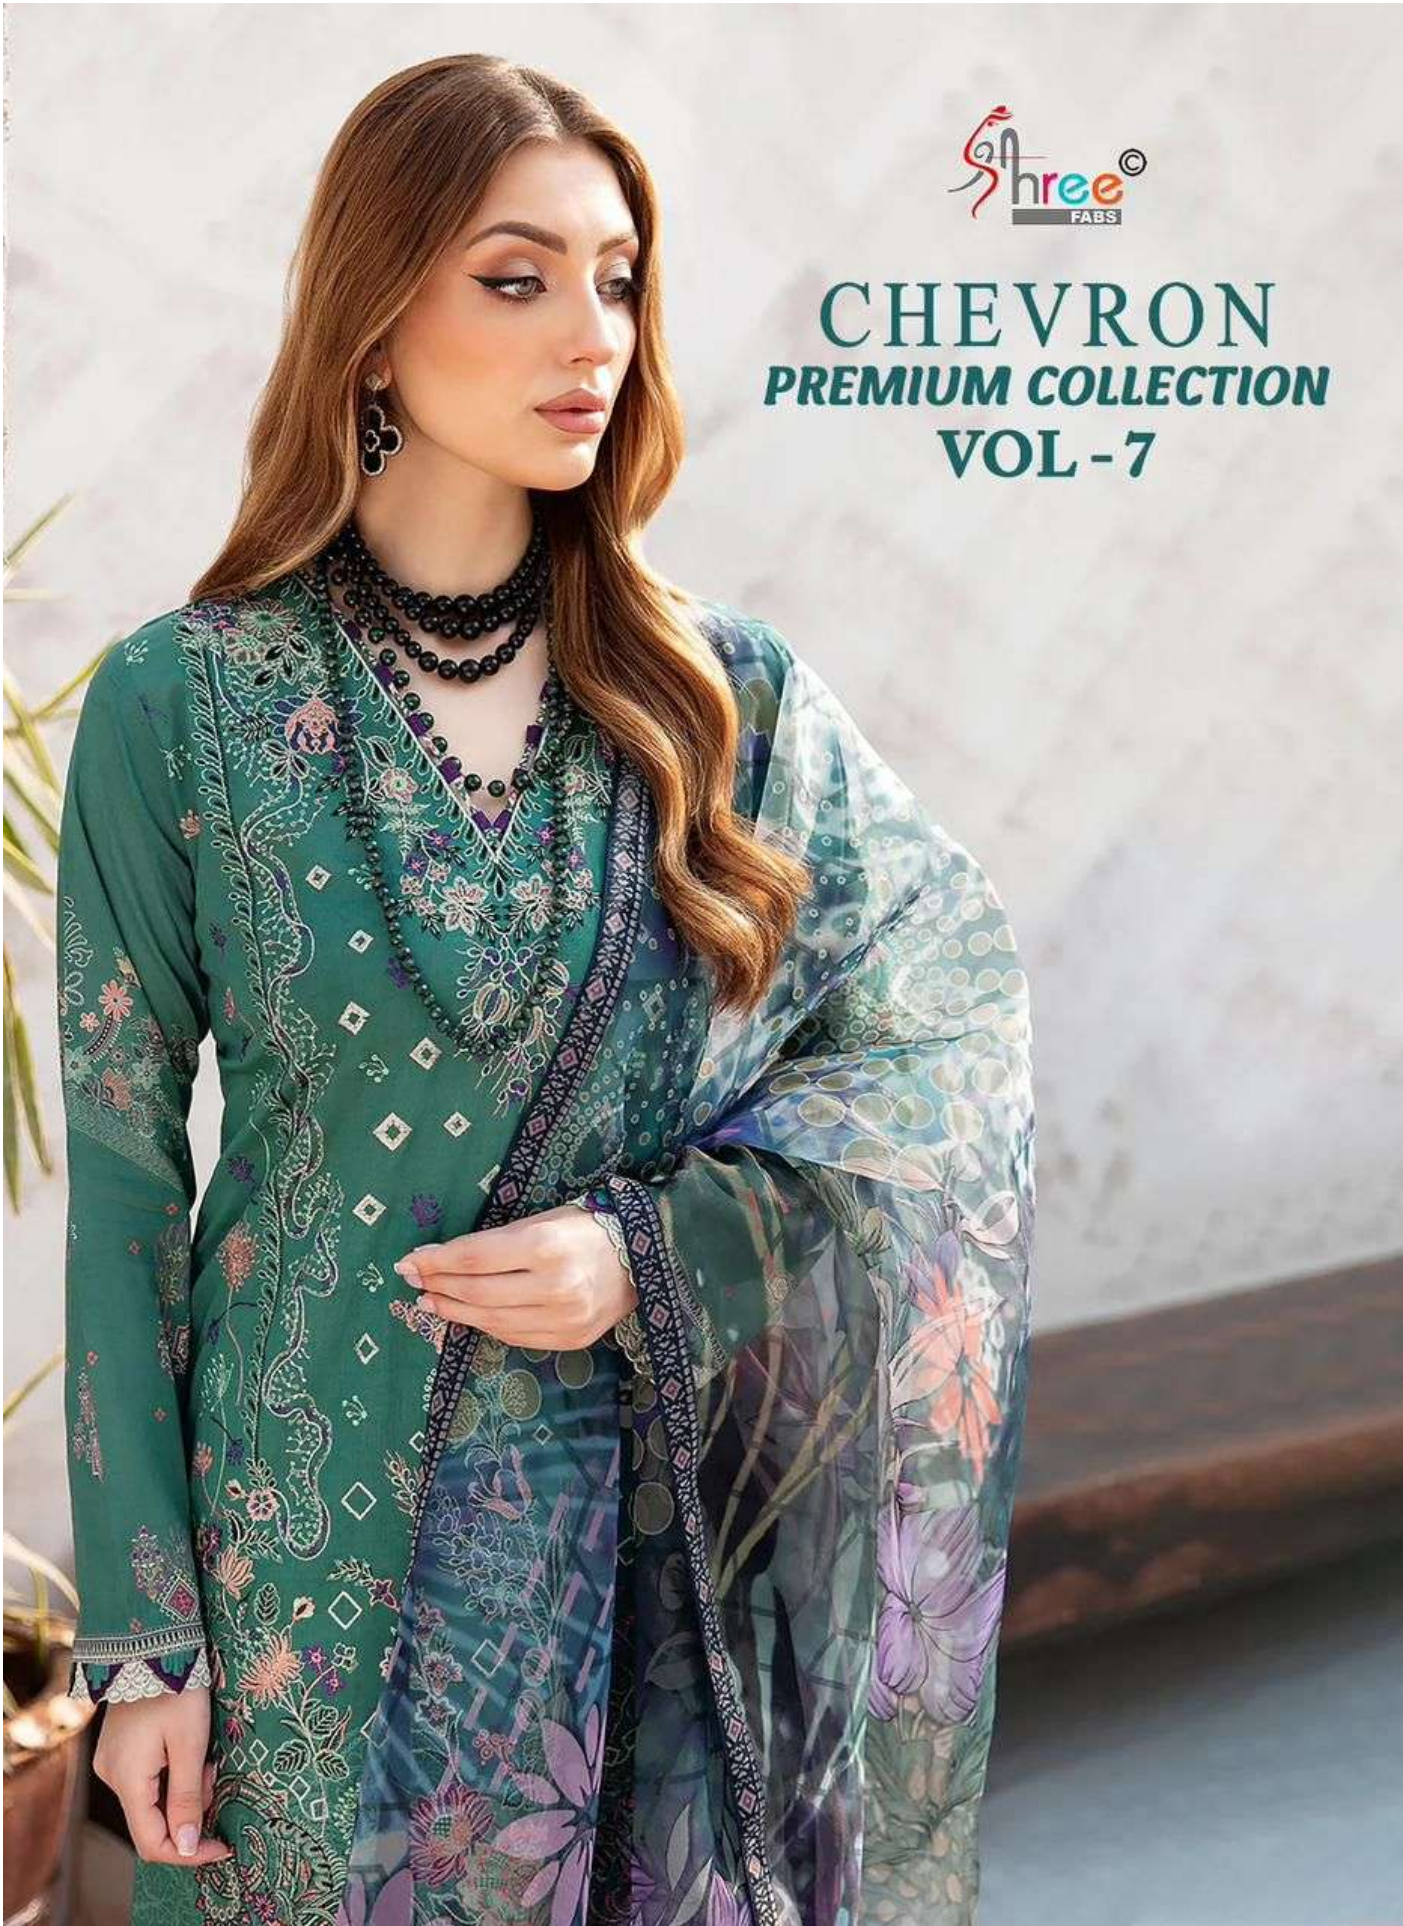

**CHEVRON
PREMIUM COLLECTION
VOL - 7**

CHEVRON
PREMIUM COLLECTION
VOL - 7

CHEVRON
PREMIUM COLLECTION
VOL - 7

Shree
FABRICATION

CHEVRON
PREMIUM COLLECTION
VOL - 7

CHEVRON
PREMIUM COLLECTION
VOL - 7

3569

**CHEVRON
PREMIUM COLLECTION**

VOL-7

CHEVRON
PREMIUM COLLECTION
VOL - 7

3570

CHEVRON
PREMIUM COLLECTION
VOL - 7

Shree
FABR

3571

CHEVRON
PREMIUM COLLECTION

VOL - 7

CHEVRON
PREMIUM COLLECTION
VOL - 7

CHEVRON
PREMIUM COLLECTION
VOL - 7

Shree
FACES

3572

CHEVRON
PREMIUM COLLECTION
VOL - 7

The right side of the image features a vertical panel with a soft, painterly background in shades of light green and cream. At the top, there is a logo for 'Shree Fashion' with a stylized 'Shree' in red and 'Fashion' in blue. Below the logo, the text 'CHEVRON' is written in a large, bold, black serif font. Underneath that, 'PREMIUM COLLECTION' is written in a smaller, bold, black sans-serif font. At the bottom, 'VOL - 7' is written in a bold, black sans-serif font, centered between two horizontal bars.