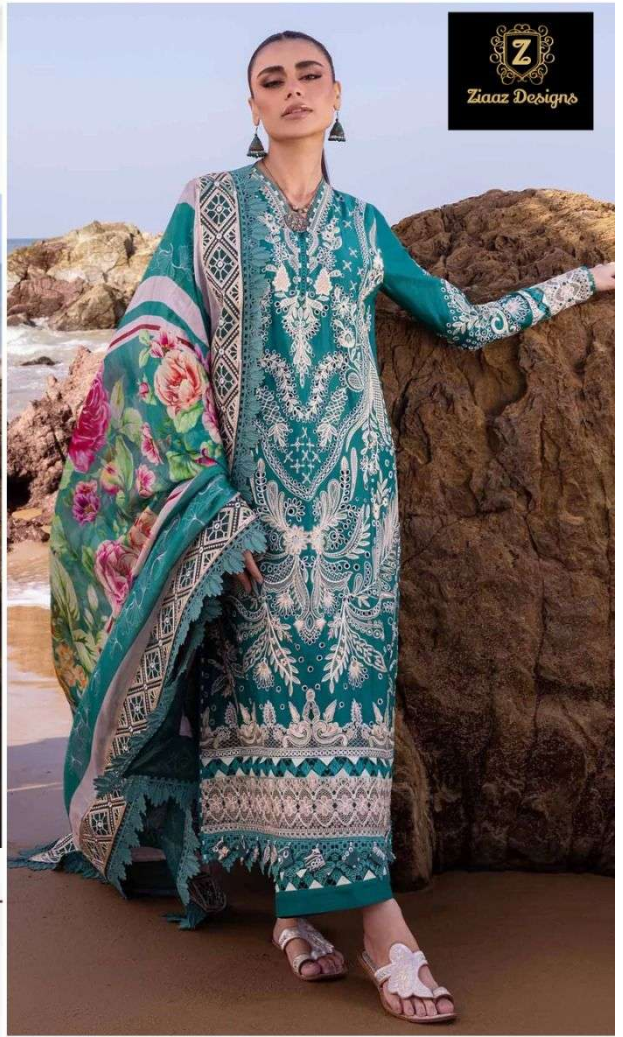

Ziaaz Designs

Z7773  
D.NO. 539

QUEEN IN STYLE

SIMPLE WITHOUT LETTING GO OF ELEGANCE & TRADITION  
WITH NATURAL FABRICS

Ziaaz Designs

27773  
D.NO. 539

QUEEN IN STYLE  
PURE SILK / 100% SILK / 100% SILK / 100% SILK  
WITH BEAUTIFUL EMBROIDERY

Ziaaz Designs

Ziaaz Designs

Z7773  
D.NO. 539

QUEEN IN STYLE

SIMPLE WITHOUT LETTING GO OF ELEGANCE & TRADITION  
WITH NATURAL FABRICS

Ziaaz Designs