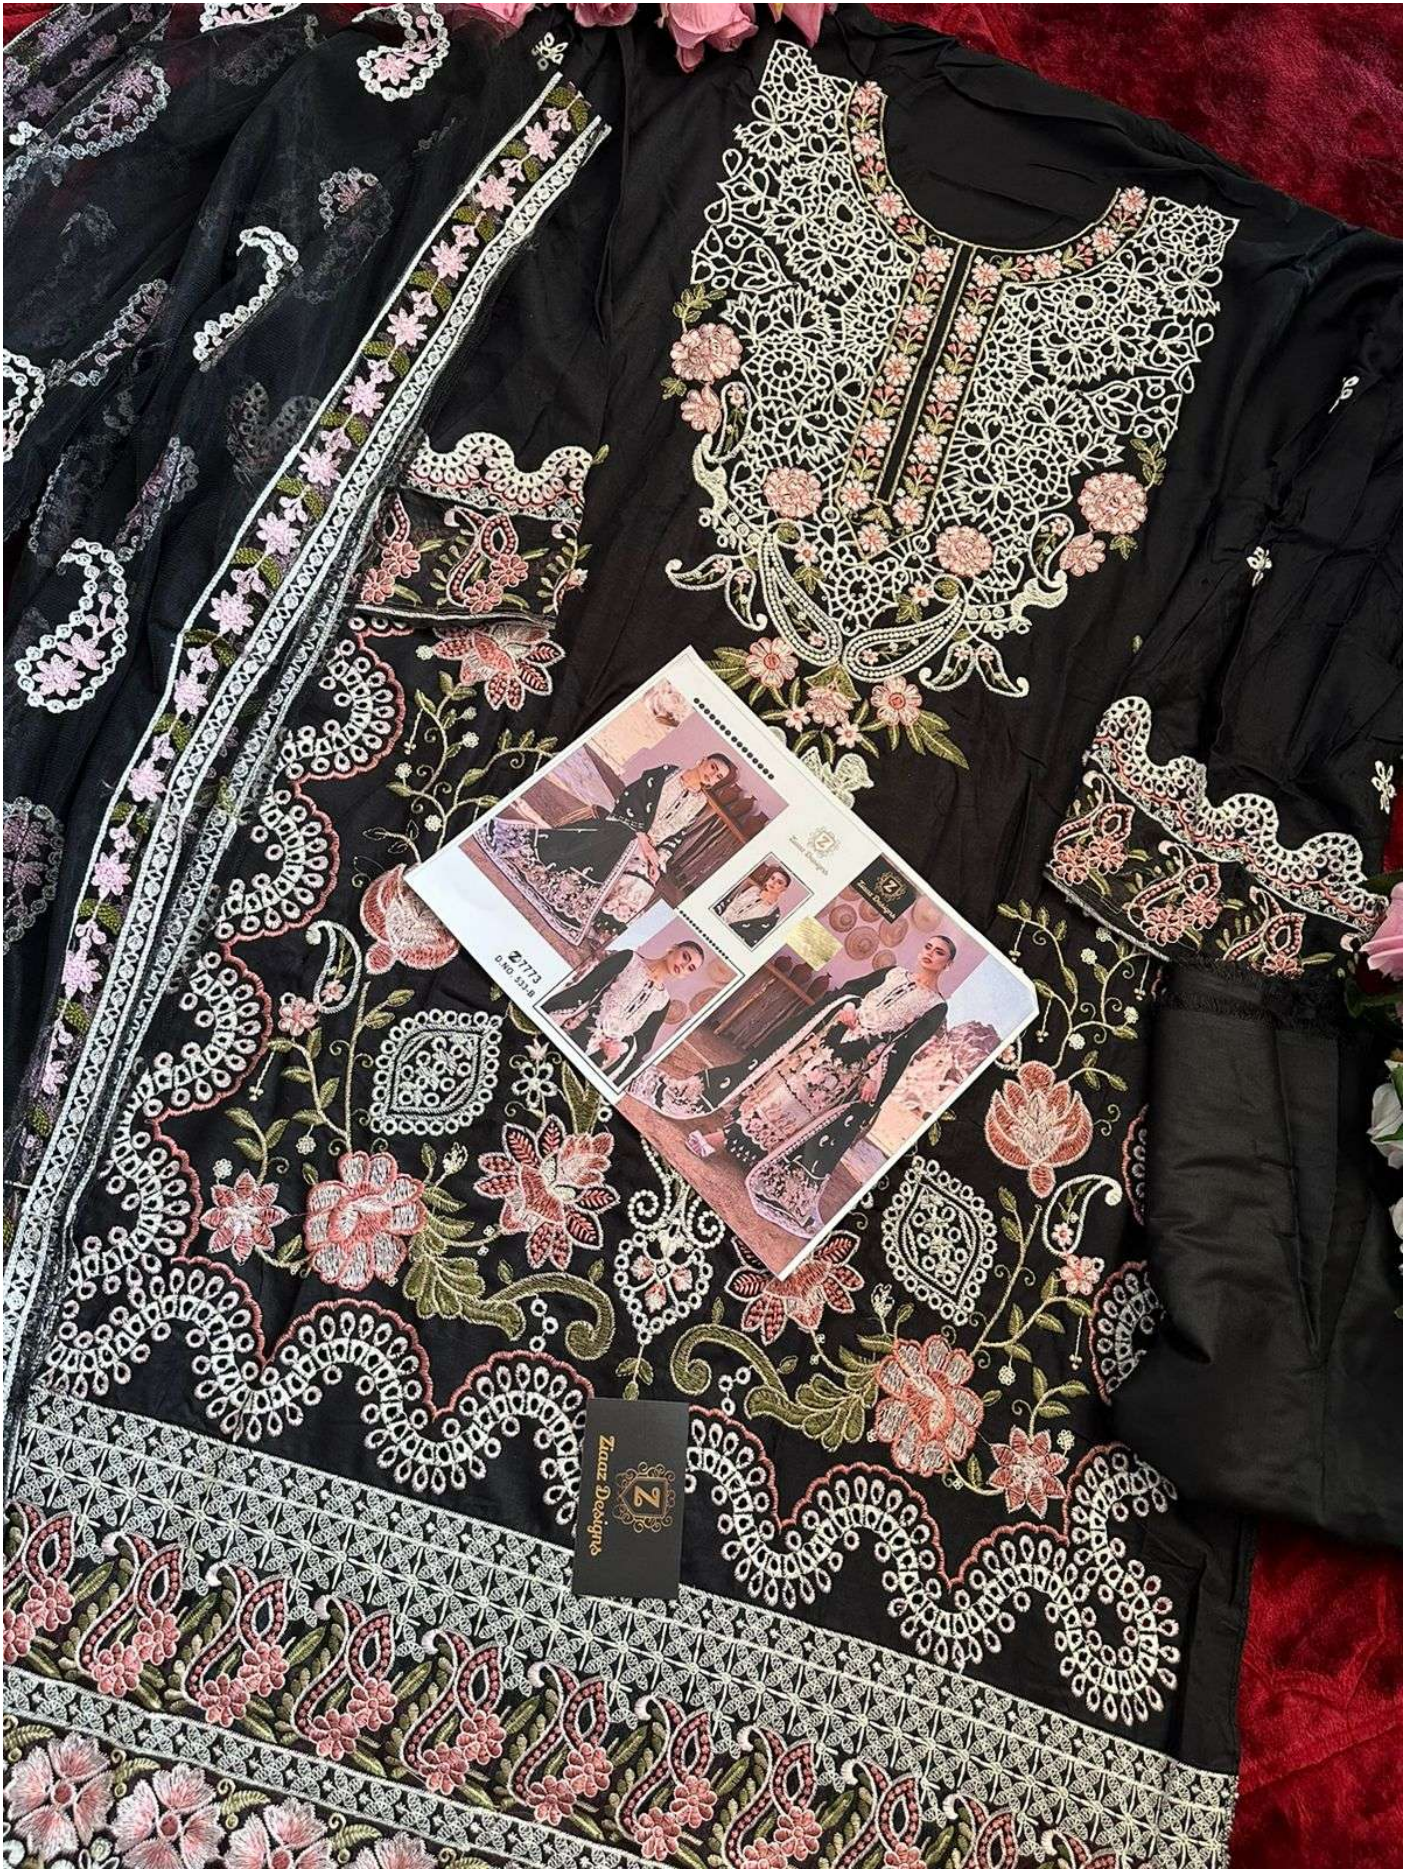

Zanze Designs

Z7773
D.NO. 533

This block contains a catalog card for the dress. It features three photographs of a model wearing the dress in different poses. The card is branded with 'Zanze Designs' and includes the product code 'Z7773' and 'D.NO. 533'.