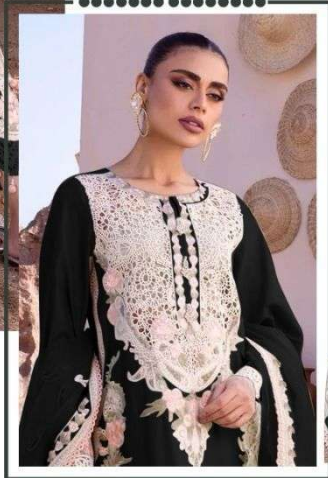

Zanze Designs

Z7773
D.NO. 533

This block contains a catalog card for the dress. It features three photographs of a model wearing the dress in different poses. The card is branded with 'Zanze Designs' and includes the product code 'Z7773' and 'D.NO. 533'.

7773
D.NO. 533

Ziaaz Designs

Ziaaz Designs

Ziaaz Designs

 7773
D.NO. 533-B

Ziaaz Designs

Ziaaz Designs

Z7773
D.NO. 533-C