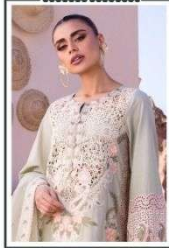

Ziaaz Designs

Z7773
D.NO. 533

Ziaaz Designs

Ziaaz Designs

Z7773
D.NO. 533

Ziaaz Designs

Zanze Designs

Zanze Designs

Zanze Designs

Z7773
D.NO. 533

This block contains a catalog card for the dress. It features three photographs of a model wearing the dress in different poses. The card is branded with 'Zanze Designs' and includes the product code 'Z7773' and 'D.NO. 533'.