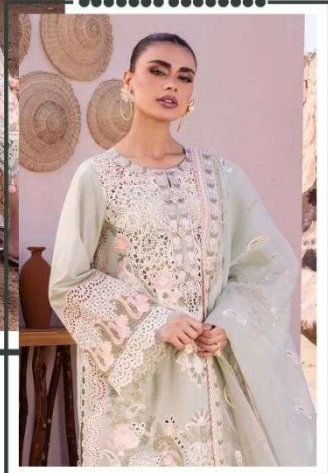

Ziaaz Designs

Z7773
D.NO. 533

Ziaaz Designs

Ziaaz Designs

Z7773
D.NO. 533

Ziaaz Designs

Zanze Designs

Zanze Designs

Zanze Designs

Z7773
D.NO. 533

This block contains a catalog card for the dress. It features three photographs of a model wearing the dress in different poses. The card is branded with 'Zanze Designs' and includes the product code 'Z7773' and 'D.NO. 533'.