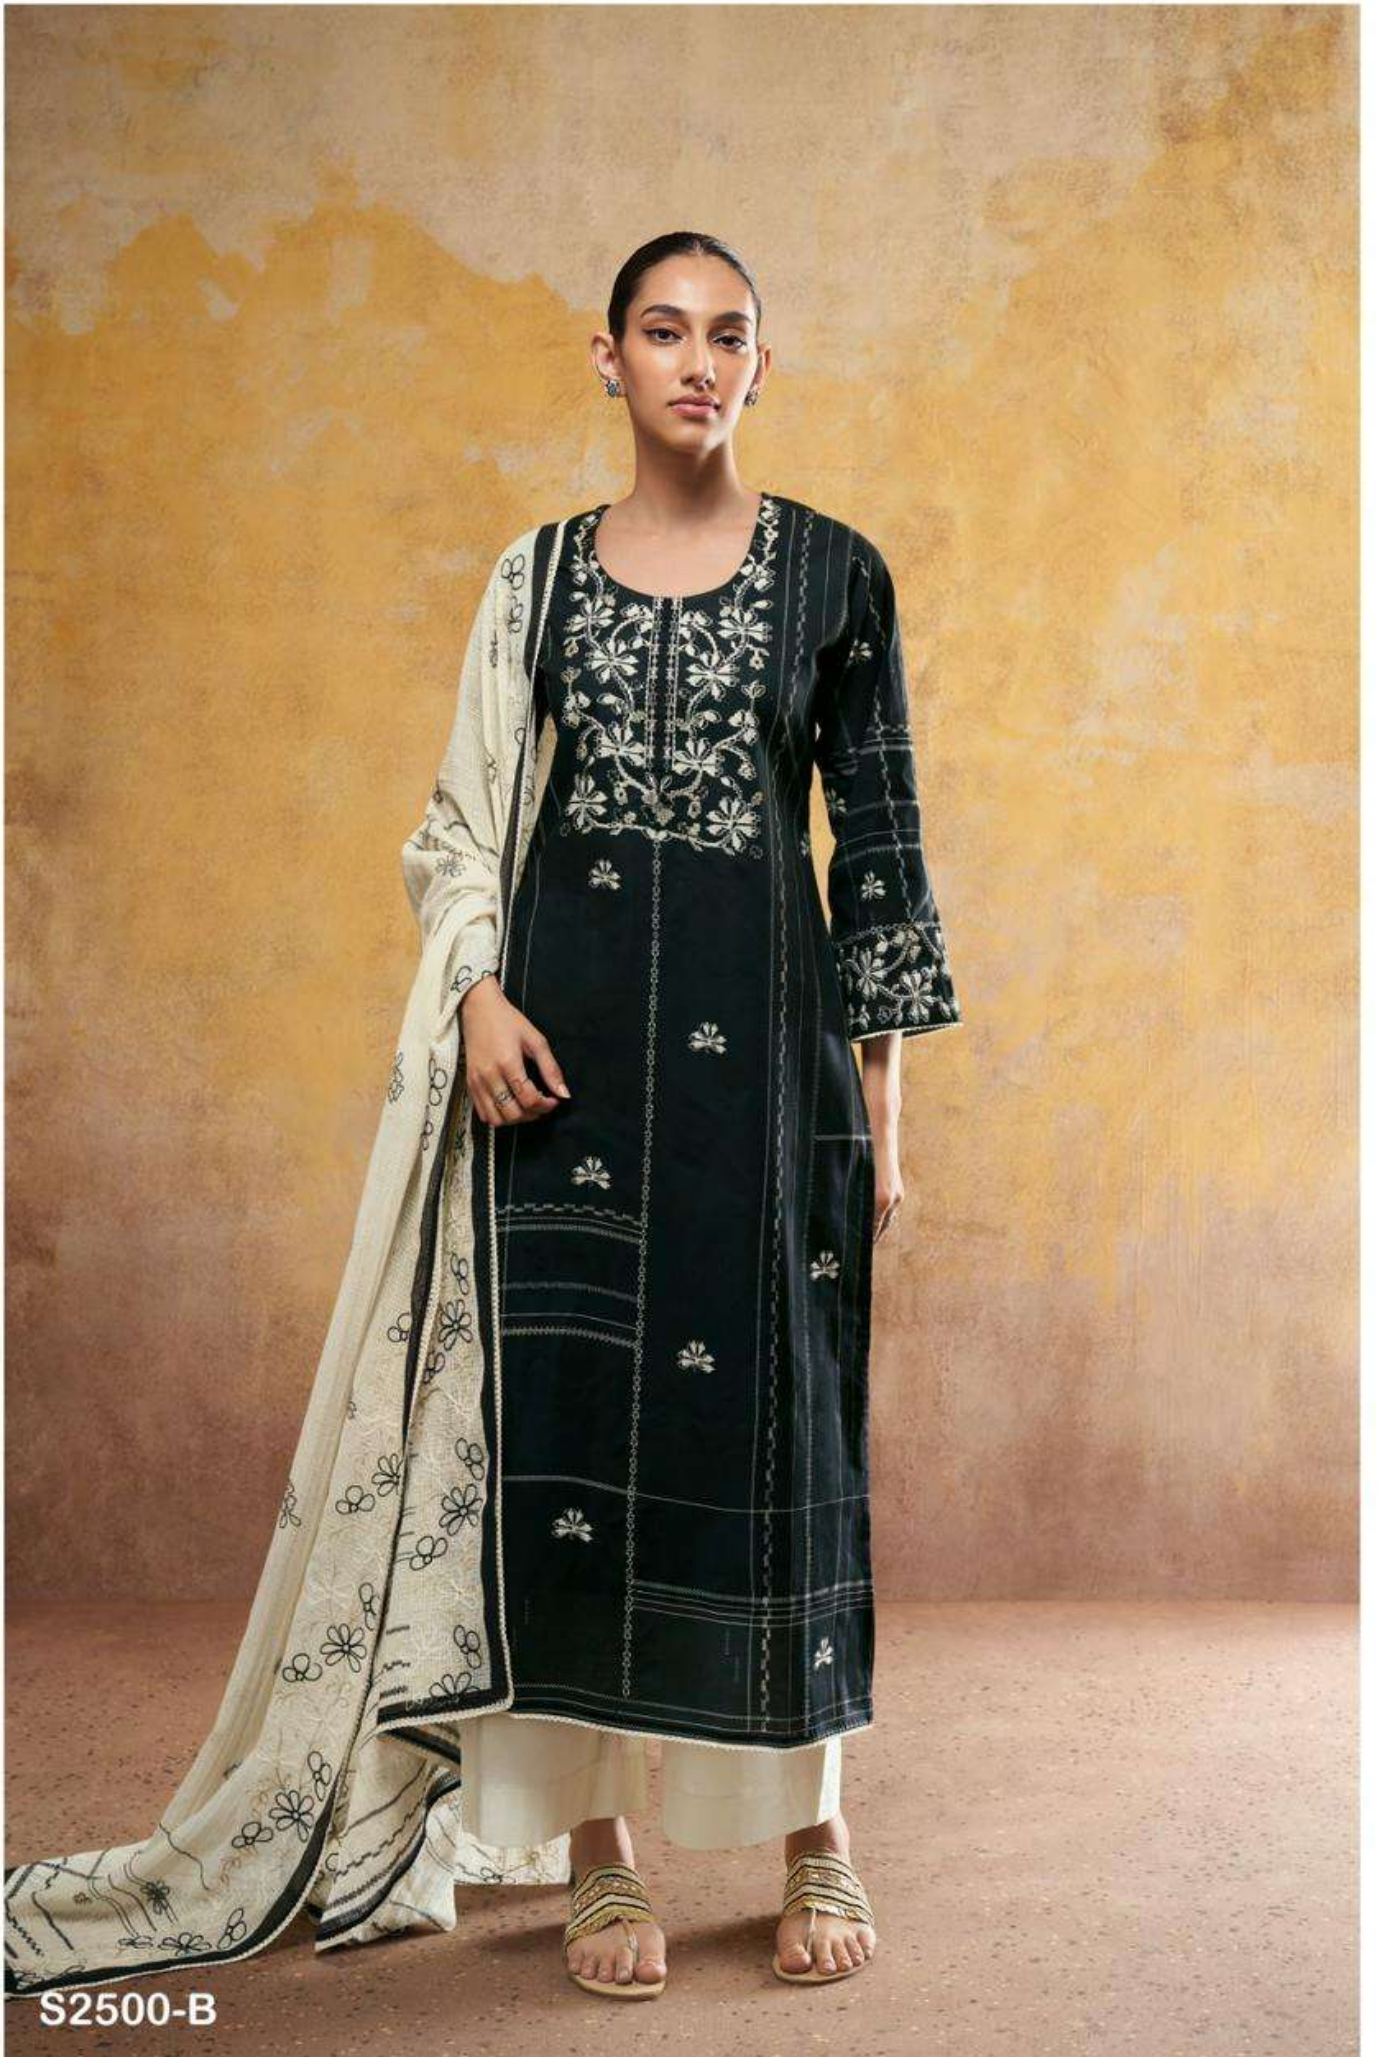

Ganga[®]
Joya
S2500

S2500-A

S2500-B

S2500-C

S2500-D

Ganga®
Joya
S2500- A/B/C/D

PRODUCT NAME	JOYA
D.NO.	S2500
DESCRIPTION	<p>TOP PREMIUM COTTON PRINTED WITH EXTRA SLEEVE , EMBROIDERY AND HAND WORK</p> <p>BOTTOM PREMIUM COTTON SOLID COLOUR</p> <p>DUPATTA PREMIUM PURE KOTA CHECKS PRINTED WITH EMBROIDERY AND COTTON LACE</p>
HSN CODE	520851
WHOLESALE PRICE	1910/- EACH+GST(EXTRA)

Ganga[®]
Joya
S2500

S2500-A

S2500-B

S2500-C

S2500-D