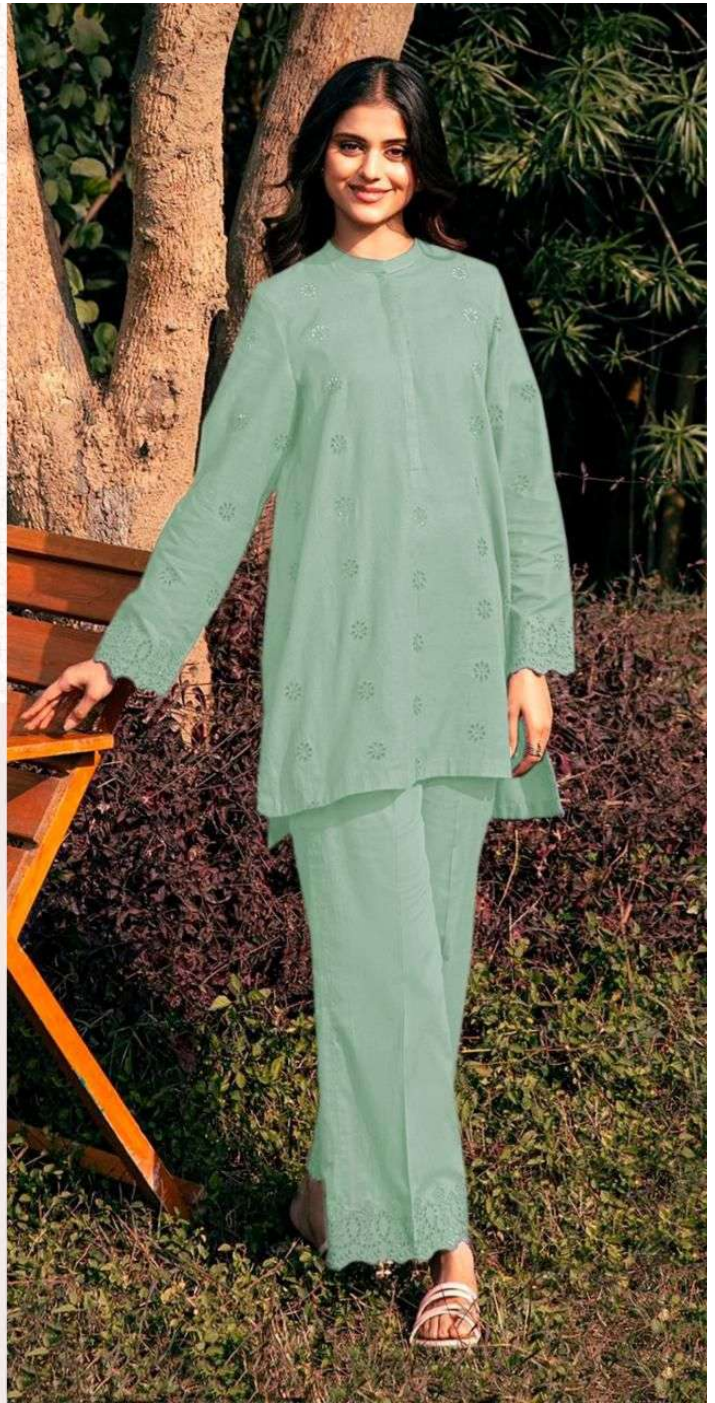

COTTAN COLLECTION

R-1330 E

READY MADE
COLLECTION

CARE INSTRUCTIONS

- DO NOT USE ANY TYPE OF BLEACH OR STAIN REMOVING CHEMICALS
- DO NOT OVER EXPOSE DAMP FABRIC TO STRONG SUNLIGHT
- IRON AT MODERATE TEMPERATURE