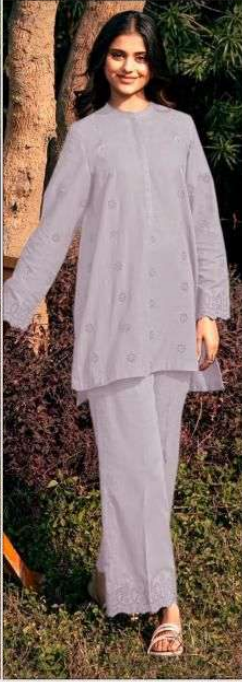

READY MADE
COLLECTION

COTTAN COLLECTION

R 1330 - F