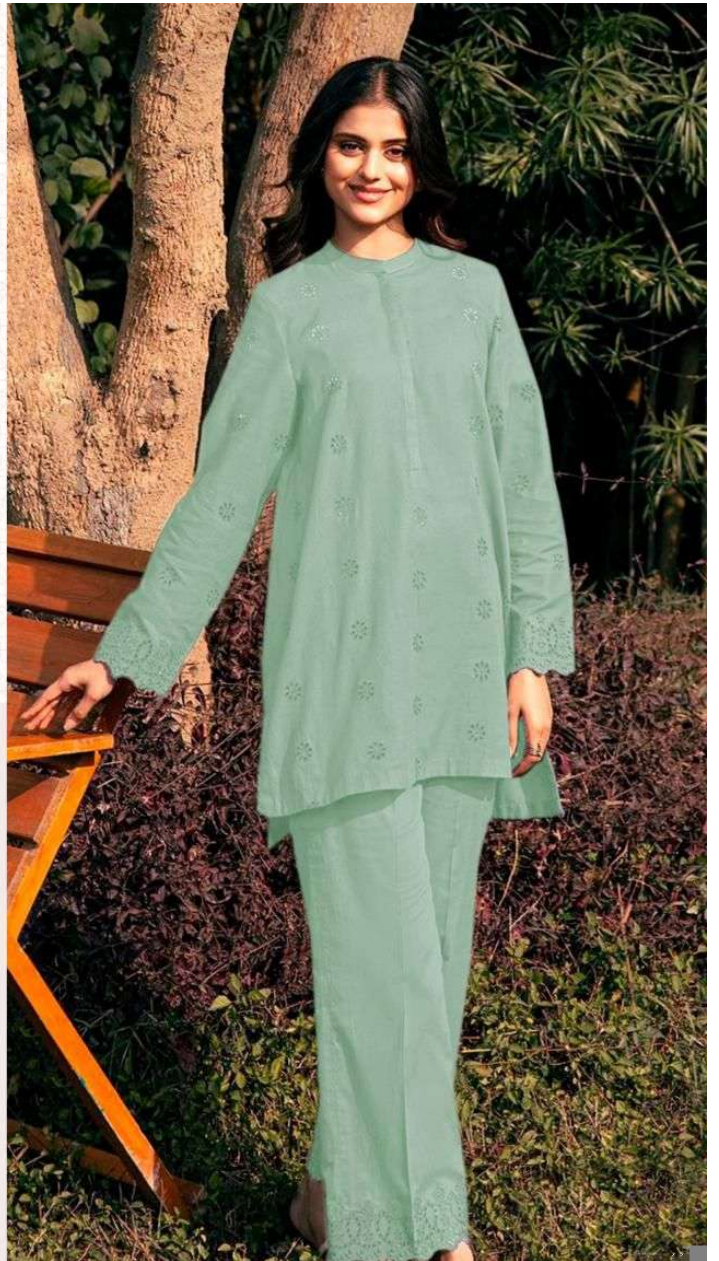

**COTTAN COLLECTION**

**R-1330 E**

**READY MADE**  
COLLECTION

**COTTAN COLLECTION**

**R-1330 H**

**READY MADE**  
COLLECTION

**CARE INSTRUCTIONS**

- DO NOT USE ANY TYPE OF BLEACH OR STAIN REMOVING CHEMICALS
- DO NOT OVER EXPOSE DAMP FABRIC TO STRONG SUNLIGHT
- IRON AT MODERATE TEMPERATURE