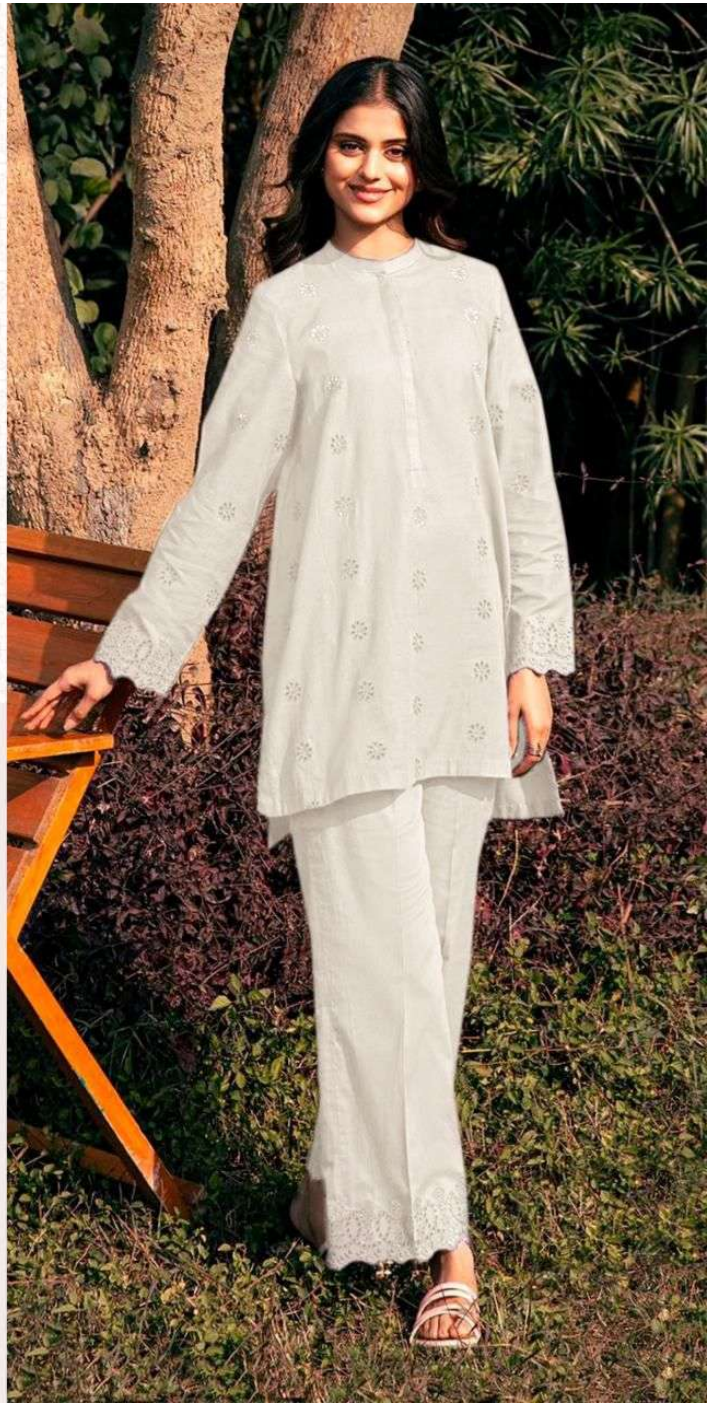

COTTAN COLLECTION

R-1330 G

READY MADE
COLLECTION

CARE INSTRUCTIONS

- DO NOT USE ANY TYPE OF BLEACH OR STAIN REMOVING CHEMICALS
- DO NOT OVER EXPOSE DAMP FABRIC TO STRONG SUNLIGHT
- IRON AT MODERATE TEMPERATURE