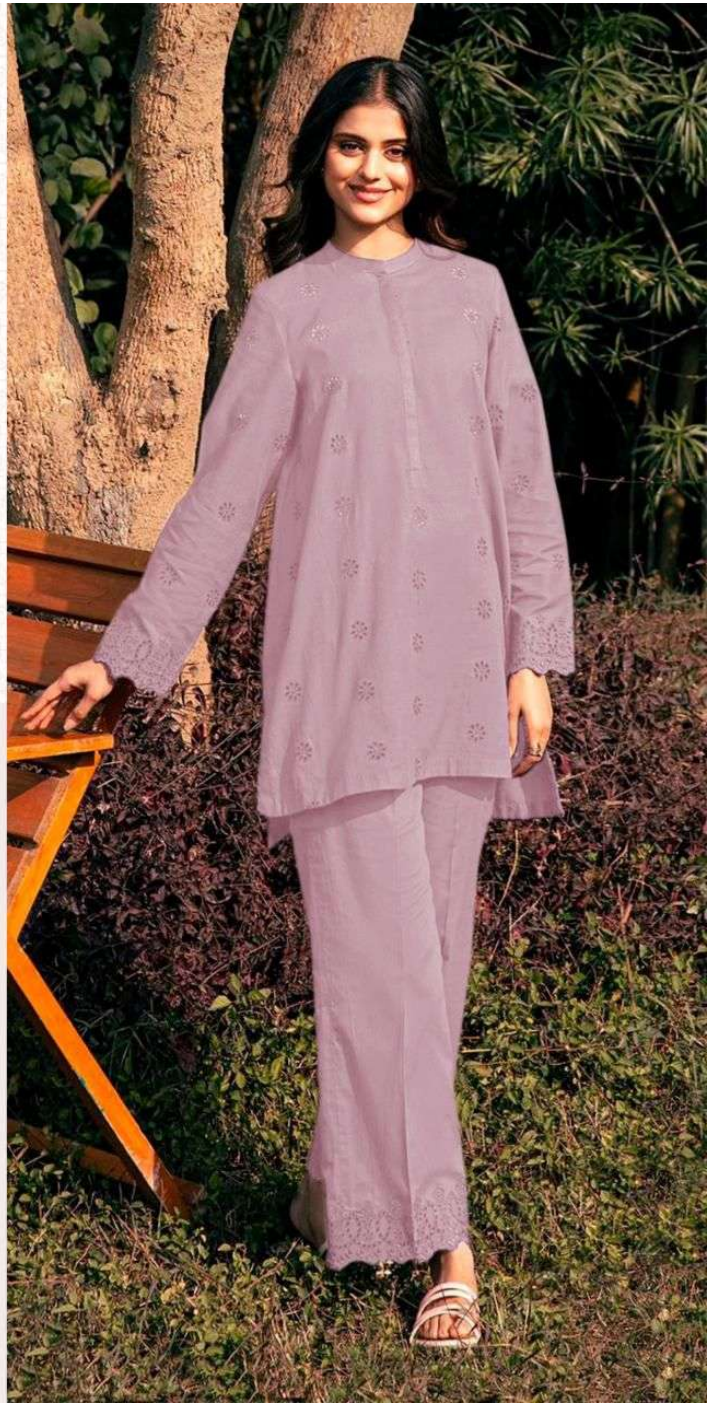

**COTTAN COLLECTION**

**R-1330 E**

**READY MADE**  
COLLECTION

**COTTAN COLLECTION**

**R-1330 H**

**READY MADE**  
COLLECTION

**CARE INSTRUCTIONS**

- DO NOT USE ANY TYPE OF BLEACH OR STAIN REMOVING CHEMICALS
- DO NOT OVER EXPOSE DAMP FABRIC TO STRONG SUNLIGHT
- IRON AT MODERATE TEMPERATURE