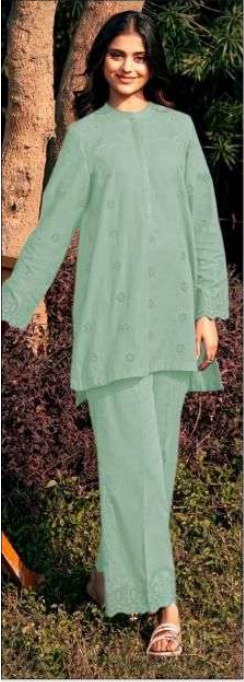

READY MADE
COLLECTION

COTTAN COLLECTION

R 1330 - E