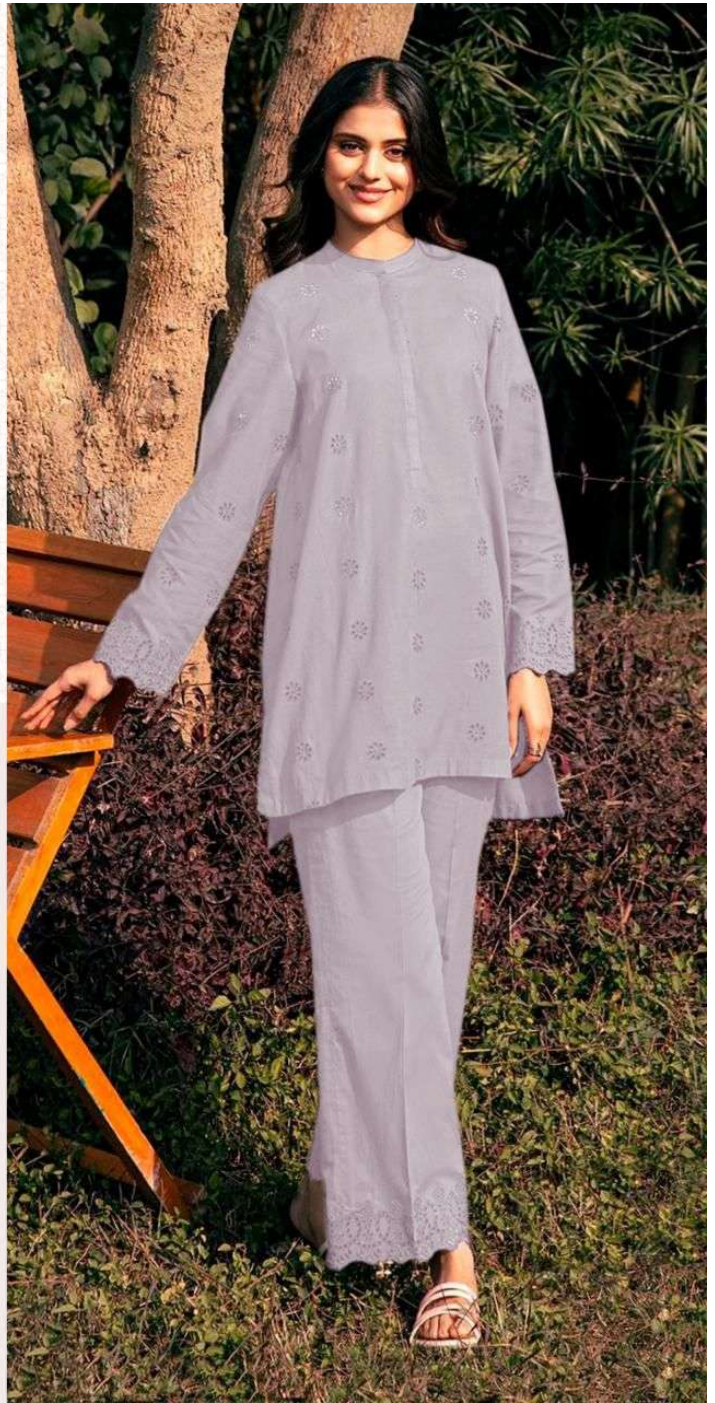

COTTAN COLLECTION

R-1330 F

READY MADE
COLLECTION

CARE INSTRUCTIONS

- DO NOT USE ANY TYPE OF BLEACH OR STAIN REMOVING CHEMICALS
- DO NOT OVER EXPOSE DAMP FABRIC TO STRONG SUNLIGHT
- IRON AT MODERATE TEMPERATURE