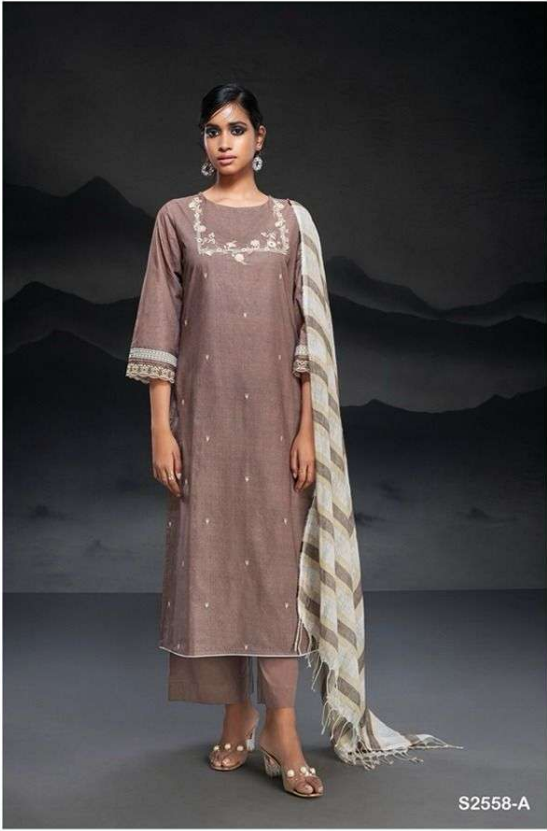

Ganga[®]
Londyn
S2558

S2558-B

S2558-A

PRODUCT NAME	LONDYN
D.NO.	S2558
DESCRIPTION	<p>TOP PREMIUM COTTON PRINTED WITH EMBROIDERY & EMBROIDERY LACE FOR SLEEVE</p> <p>BOTTOM PREMIUM COTTON SOLID COLOUR</p> <p>DUPATTA PREMIUM PURE LINEN JACQUARD</p>
HSN CODE	520851
WHOLESALE PRICE	2060/- EACH+GST(EXTRA)