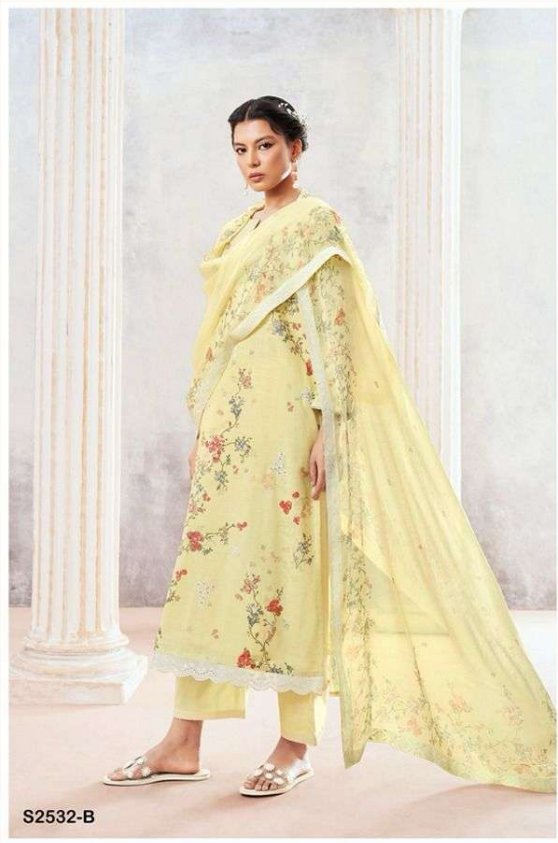

Ganga®
Emine
S2532

PRODUCT NAME	EMINE
D.NO.	S2532
DESCRIPTION	<p>TOP PREMIUM COTTON LINEN PRINTED WITH EMBROIDERY, HAND WORK & EMBROIDERY DAMAN LACE</p> <p>BOTTOM PREMIUM COTTON SOLID COLOUR</p> <p>DUPATTA PURE CHIFFON WITH FOUR SIDE EMBROIDERY LACE</p>
HSN CODE	520851
WHOLESALE PRICE	1760/- EACH+GST(EXTRA)