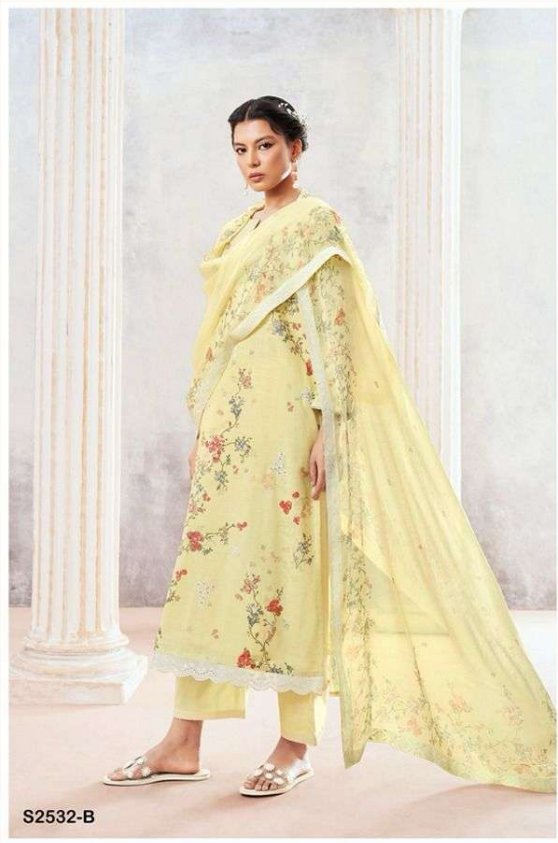

Ganga®  
Emine  
S2532

|                 |  |
|-----------------|--|
| PRODUCT NAME    | <b>EMINE</b>   |
| D.NO.           | S2532  |
| DESCRIPTION     | <p><b>TOP</b><br/>PREMIUM COTTON LINEN PRINTED WITH EMBROIDERY, HAND WORK &amp; EMBROIDERY DAMAN LACE</p> <p><b>BOTTOM</b><br/>PREMIUM COTTON SOLID COLOUR</p> <p><b>DUPATTA</b><br/>PURE CHIFFON WITH FOUR SIDE EMBROIDERY LACE</p> |
| HSN CODE        | <b>520851</b>  |
| WHOLESALE PRICE | <b>1760/- EACH+GST(EXTRA)</b>  |