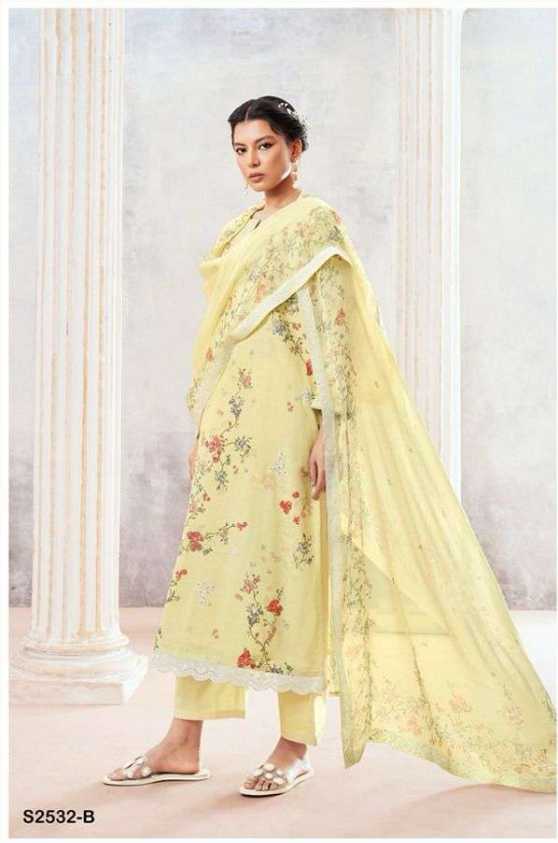

Ganga[®]
Emine
S2532

PRODUCT NAME	<i>EMINE</i>
D.NO.	S2532
DESCRIPTION	<p>TOP PREMIUM COTTON LINEN PRINTED WITH EMBROIDERY, HAND WORK & EMBROIDERY DAMAN LACE</p> <p>BOTTOM PREMIUM COTTON SOLID COLOUR</p> <p>DUPATTA PURE CHIFFON WITH FOUR SIDE EMBROIDERY LACE</p>
HSN CODE	520851
WHOLESALE PRICE	1760/- EACH+GST(EXTRA)