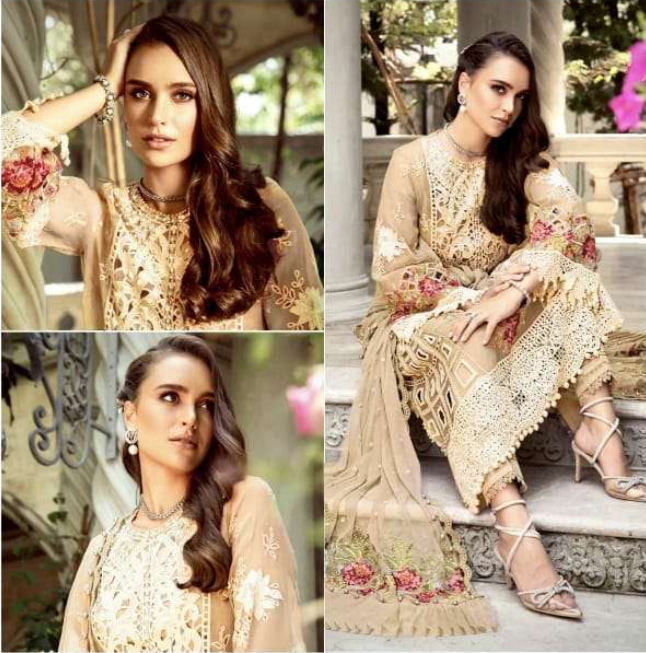

SEMI STICH COLLECTION

TOP- PURE HEAVY QUALITY RAYON COTTON WITH HEAVY EMBROIDERY AND SEQUENCE WORK
BOTTOMINNER- HEAVY QUALITY RAYON COTTON
DUPATTA- HEAVY QUALITY FOX GEORGET FANCY DUPATTA WITH HEAVY EMBROIDERY

7773
D.No:-462

SEMI STICH COLLECTION

TOP- PURE HEAVY QUALITY RAYON COTTON WITH HEAVY EMBROIDERY AND SEQUENCE WORK
BOTTOMINNER- HEAVY QUALITY RAYON COTTON
DUPATTA- HEAVY QUALITY FOX GEORGET FANCY DUPATTA WITH HEAVY EMBROIDERY