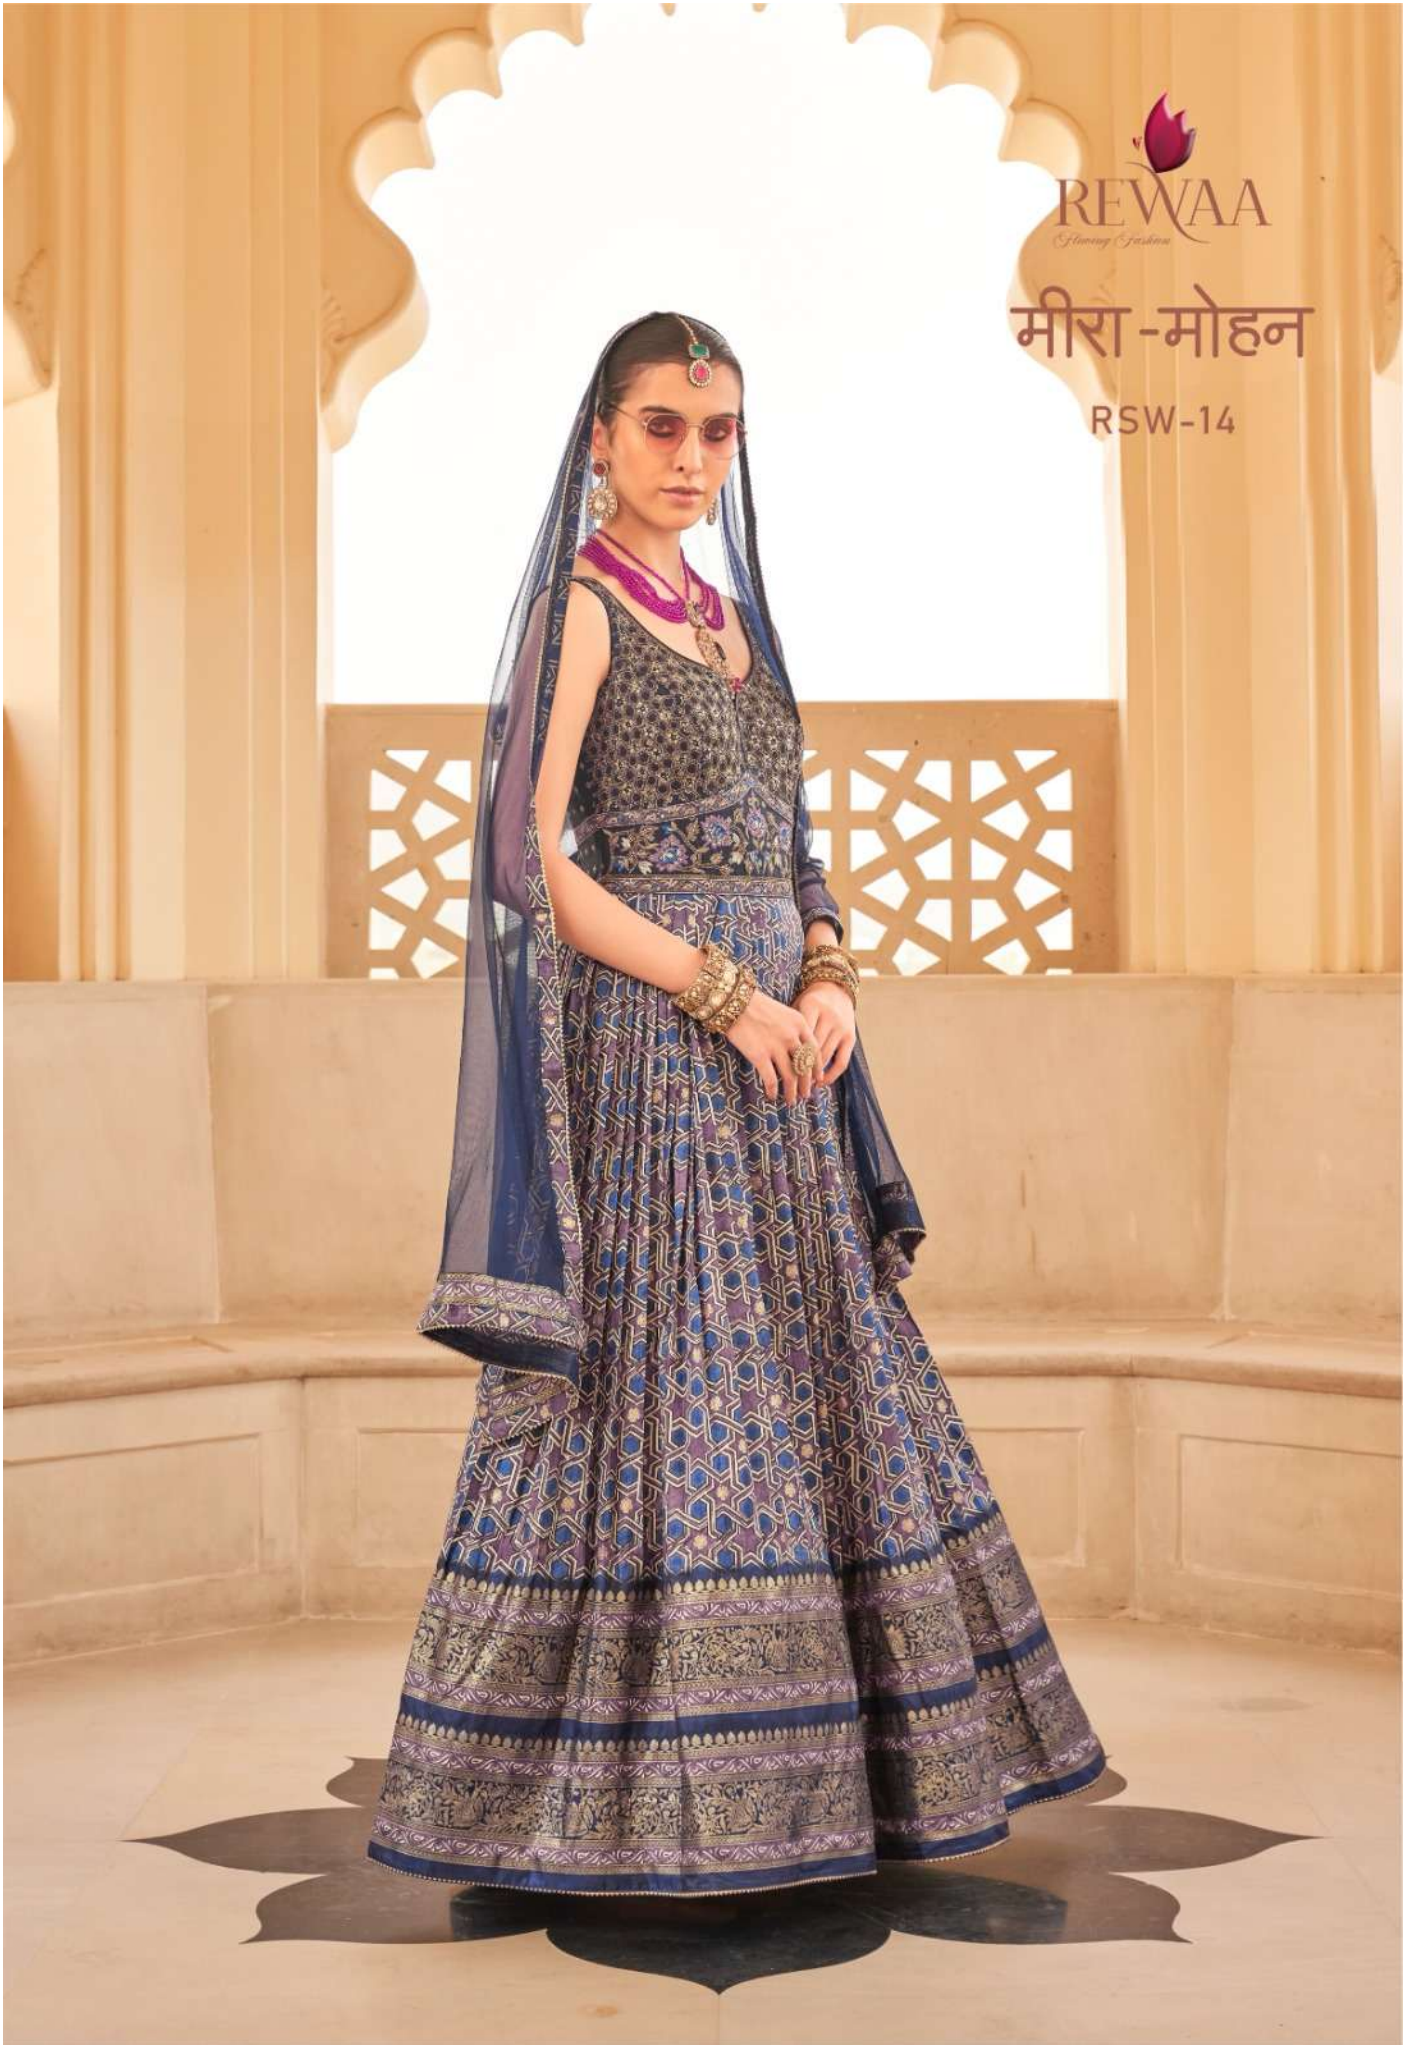

REWAA
Simply Fabulous

मीरा-मोहन

RSW-14