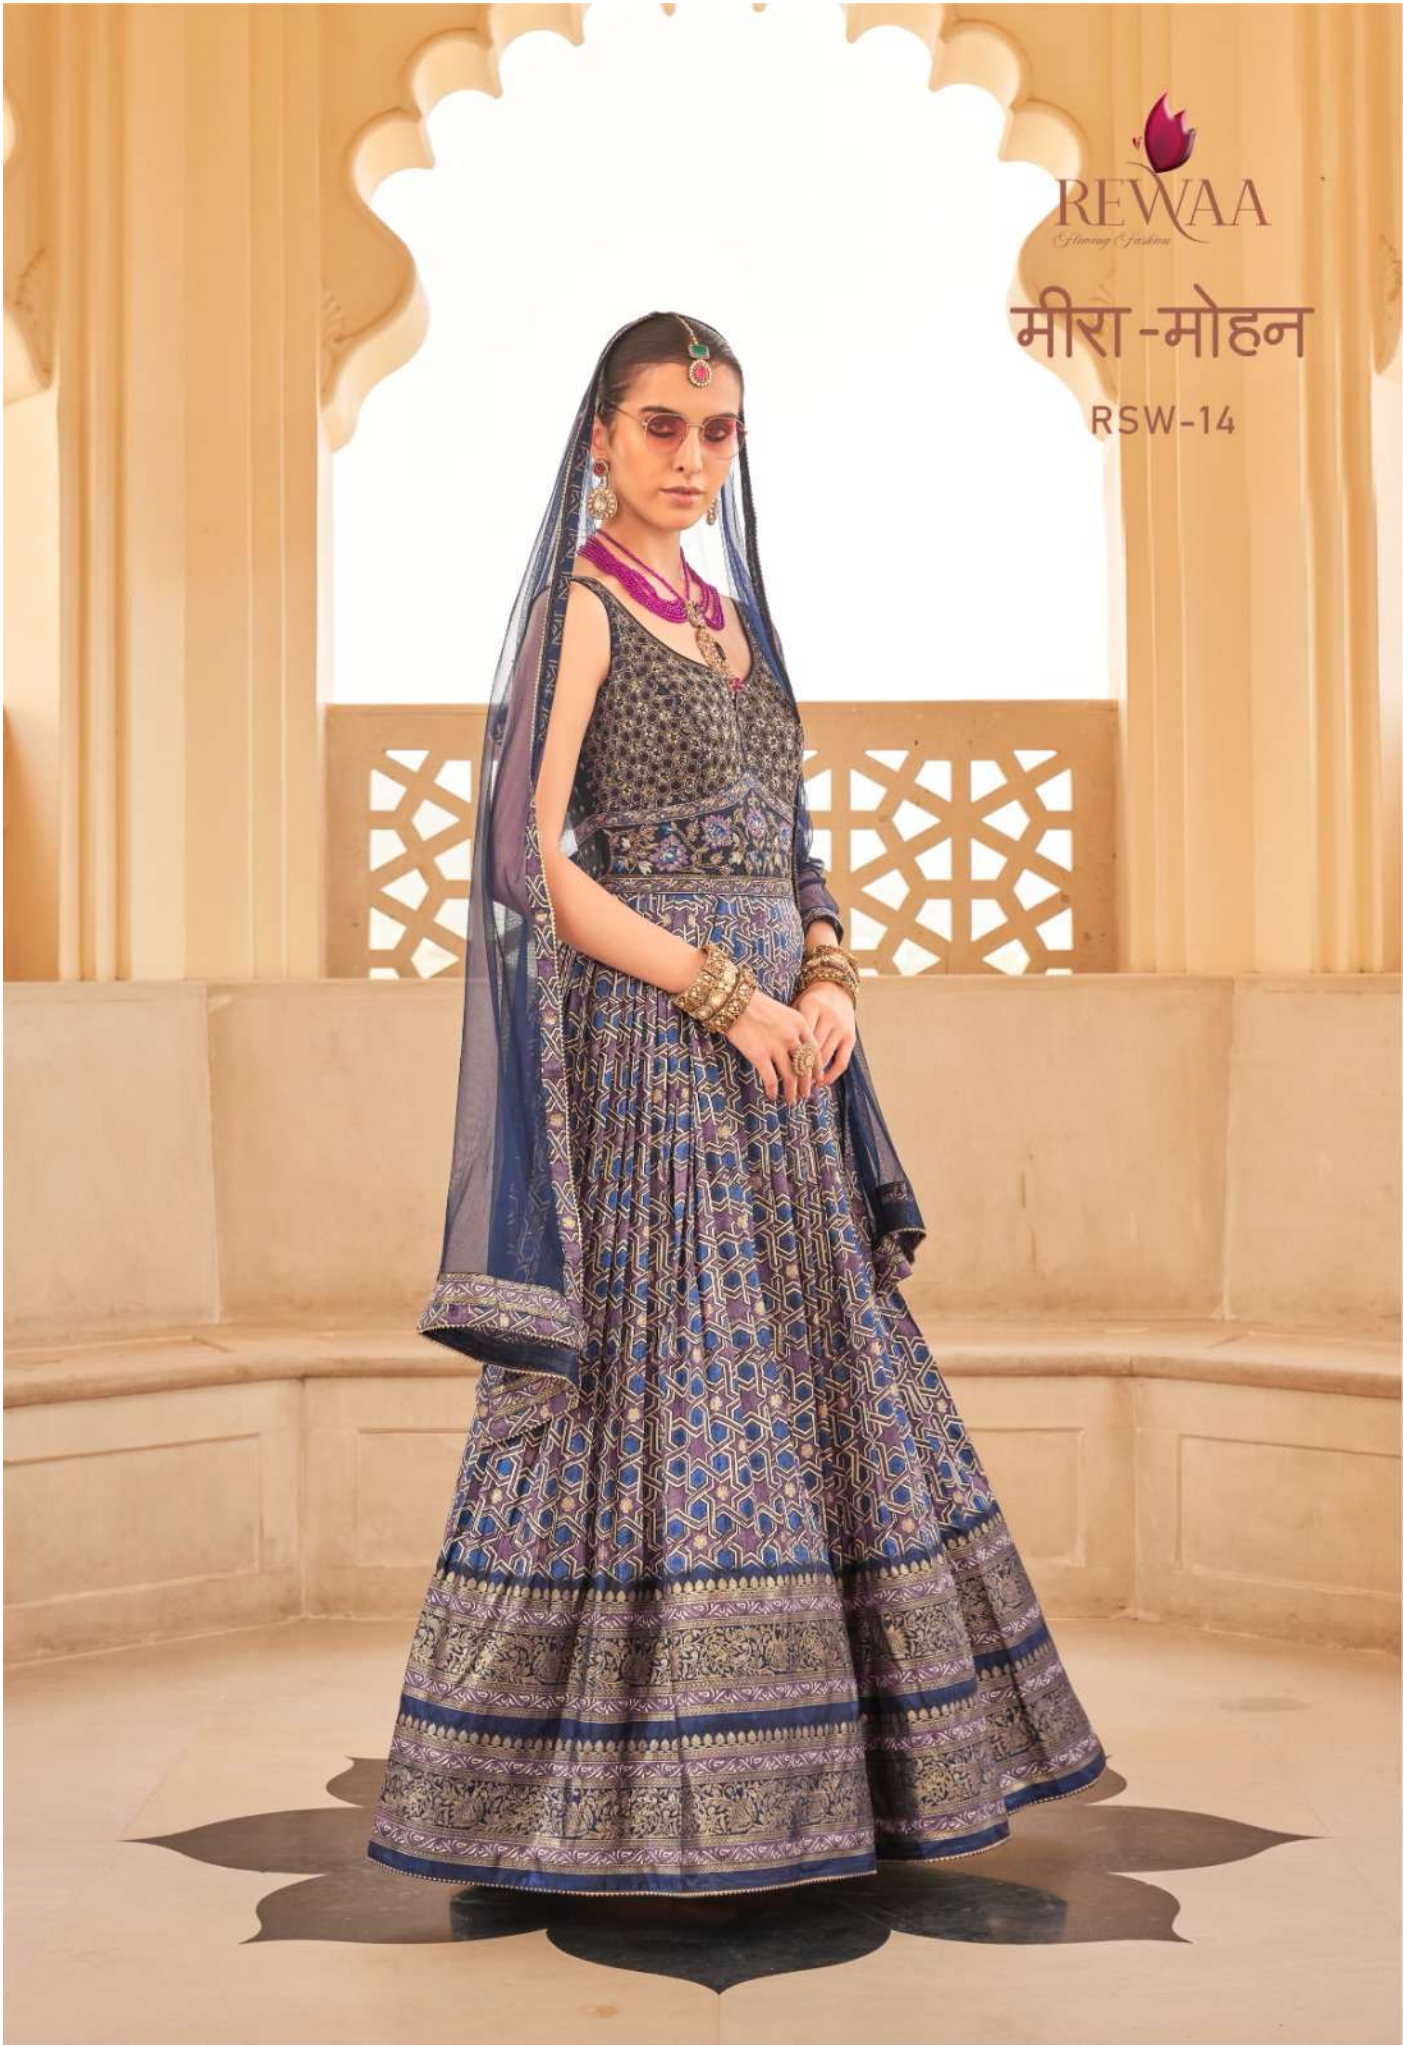

REWAA
Stunning Sarees

मीरा - मोहन

RSW-14