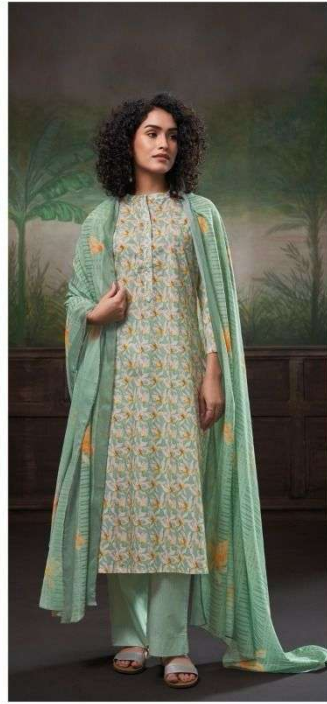

S2679-A

Ganga®

S2679-A

S2679-B

S2679-C

S2679-D

S2679-A

S2679-B

S2679-C

S2679-D

Ganga®
Diti
S2679- A/B/C/D

PRODUCT NAME	<i>DITI</i>
D.NO.	S2679
DESCRIPTION	TOP PREMIUM COTTON PRINTED BOTTOM PREMIUM COTTON PRINTED DUPATTA FINEST COTTON MAL PRINTED
HSN CODE	520851
WHOLESALE PRICE	1060/- EACH+GST(EXTRA)