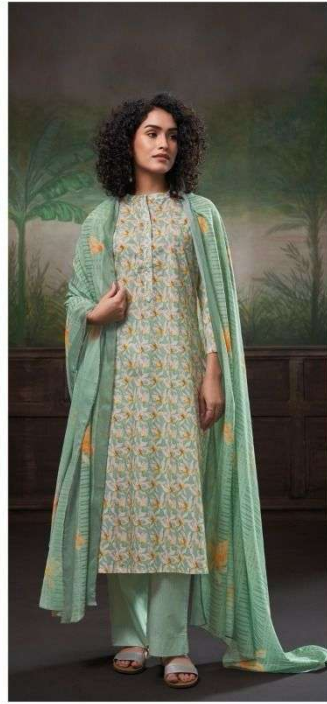

S2679-A

Ganga®

S2679-A

S2679-B

S2679-C

S2679-D

S2679-A

S2679-B

S2679-C

S2679-D

Ganga®
Diti
S2679- A/B/C/D

| | |
|-----------------|--|
| PRODUCT NAME | <i>DITI</i> |
| D.NO. | S2679 |
| DESCRIPTION | TOP PREMIUM COTTON PRINTED BOTTOM PREMIUM COTTON PRINTED DUPATTA FINEST COTTON MAL PRINTED |
| HSN CODE | 520851 |
| WHOLESALE PRICE | 1060/- EACH+GST(EXTRA) |