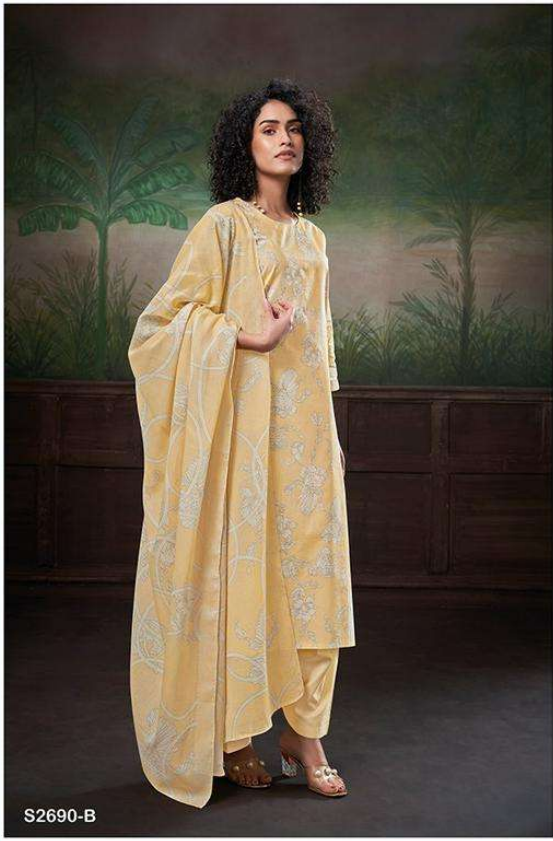

Ganga[®]

Misha

S2690

Ganga[®]

Misha

S2690

S2690-A

S2690-B

S2690-C

S2690-D

S2690-A

S2690-B

S2690-C

S2690-D

Ganga®
Misha
S2690- A/B/C/D

PRODUCT NAME	<i>MISHA</i>
D.NO.	S2690
DESCRIPTION	TOP PREMIUM COTTON PRINTED BOTTOM PREMIUM COTTON PRINTED DUPATTA FINEST COTTON MAL PRINTED
HSN CODE	520851
WHOLESALE PRICE	1060/- EACH+GST(EXTRA)