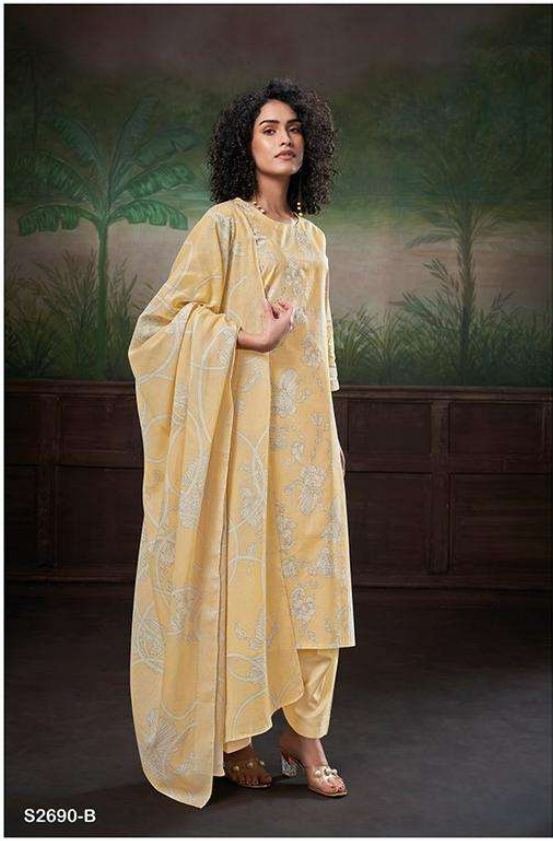

Ganga®

Misha

S2690

Ganga®

Misha

S2690

S2690-A

S2690-B

S2690-C

S2690-D

S2690-A

S2690-B

S2690-C

S2690-D

Ganga®
Misha
S2690- A/B/C/D

PRODUCT NAME	<i>MISHA</i>
D.NO.	S2690
DESCRIPTION	TOP PREMIUM COTTON PRINTED BOTTOM PREMIUM COTTON PRINTED DUPATTA FINEST COTTON MAL PRINTED
HSN CODE	520851
WHOLESALE PRICE	1060/- EACH+GST(EXTRA)