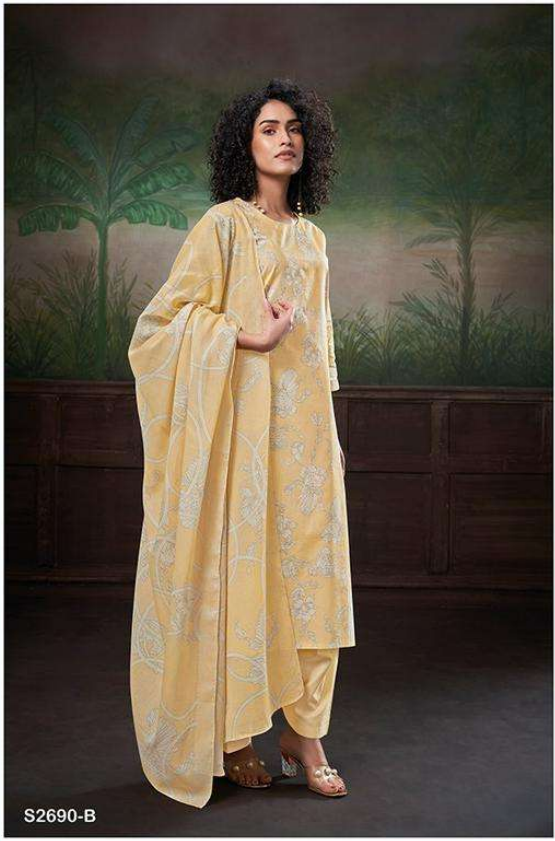

Ganga®

Misha

S2690

Ganga[®]

Misha

S2690

S2690-A

S2690-B

S2690-C

S2690-D

S2690-A

S2690-B

S2690-C

S2690-D

Ganga®
Misha
S2690- A/B/C/D

PRODUCT NAME	<i>MISHA</i>
D.NO.	S2690
DESCRIPTION	TOP PREMIUM COTTON PRINTED BOTTOM PREMIUM COTTON PRINTED DUPATTA FINEST COTTON MAL PRINTED
HSN CODE	520851
WHOLESALE PRICE	1060/- EACH+GST(EXTRA)