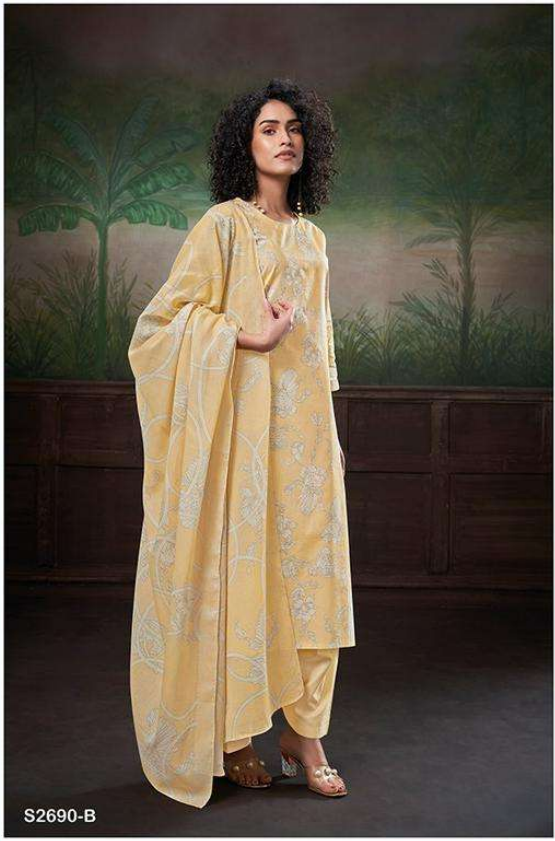

Ganga[®]

Misha

S2690

Ganga®

Misha

S2690

S2690-A

S2690-B

S2690-C

S2690-D

S2690-A

S2690-B

S2690-C

S2690-D

Ganga®
Misha
S2690- A/B/C/D

PRODUCT NAME	<i>MISHA</i>
D.NO.	S2690
DESCRIPTION	TOP PREMIUM COTTON PRINTED BOTTOM PREMIUM COTTON PRINTED DUPATTA FINEST COTTON MAL PRINTED
HSN CODE	520851
WHOLESALE PRICE	1060/- EACH+GST(EXTRA)