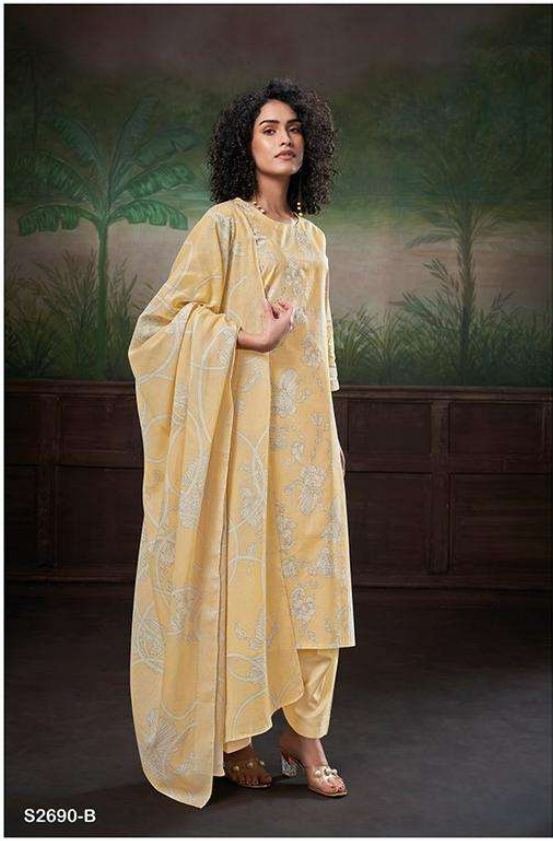

Ganga[®]

Misha

S2690

Ganga®

Misha

S2690

S2690-A

S2690-B

S2690-C

S2690-D

S2690-A

S2690-B

S2690-C

S2690-D

Ganga®
Misha
S2690- A/B/C/D

PRODUCT NAME	<i>MISHA</i>
D.NO.	S2690
DESCRIPTION	TOP PREMIUM COTTON PRINTED BOTTOM PREMIUM COTTON PRINTED DUPATTA FINEST COTTON MAL PRINTED
HSN CODE	520851
WHOLESALE PRICE	1060/- EACH+GST(EXTRA)