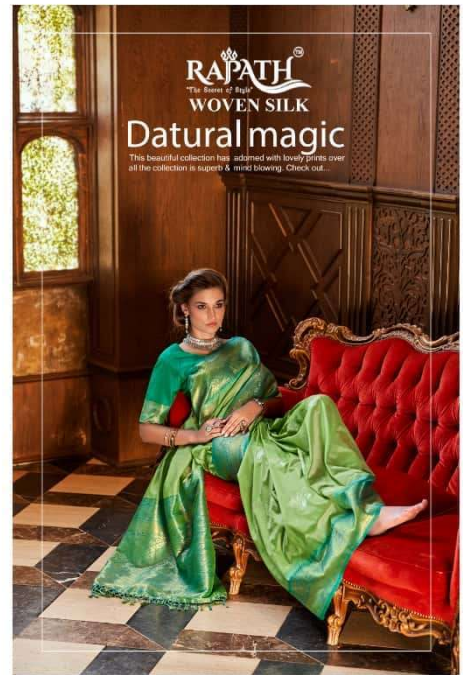

**RAJATH**<sup>TM</sup>  
"The Secret of Style"

Roseberry Silk

**RAPATH**  
The Best of Style  
**WOVEN SILK**  
**Datural magic**  
This beautiful collection has adorned with lovely prints over all the collection is superb & mind blowing. Check out...

460001

460002

460003

460004

**RAJATH**  
The Spirit of Silk  
WOVEN SILK

460005

460006

**RAJATH**<sup>TM</sup>  
"The Secret of Style"

Roseberry Silk

**RAPATH**<sup>®</sup>  
The Secret of Style  
**WOVEN SILK**  
**Datural**  
**magic**

This beautiful collection has adorned with lovely prints over all the collection is superb & mind blowing. Check out...

**RAPATH**  
The Best of Best  
**WOVEN SILK**  
460001

RAPATH<sup>®</sup>  
The Best of Best  
WOVEN SILK  
460002

**RAPATH**  
The Secret of Silk  
**WOVEN SILK**  
460003

RAPATH  
The Best of Best  
WOVEN SILK  
460006