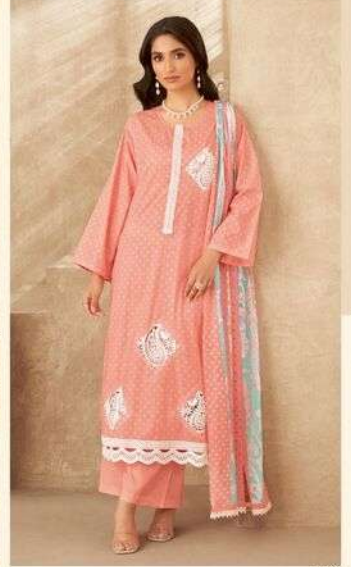

Crystal
Palace

946

955

928

999