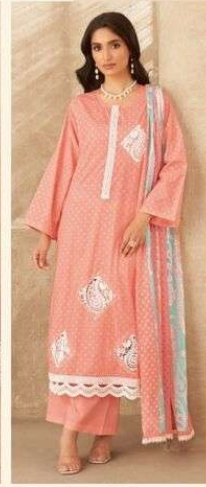

999

RATE LIST

H S N CODE - 520851

DESIGN NO

946 - 955 - 928 - 999

DESCRIPTION

TOP - PURE COTTON LAWN DIGITAL PRINT WITH EMBROIDERY

NECK DAMAN BUTTA FANCY LACE

BOTTOM - PURE COTTON LAWN

DUPATTA - PURE COTTON DUPATTA DIGITAL PRINT WITH FANCY LACE

RATE
{ RS, 1895/- }

A SET OF 1 DESIGN x 4 COLORWAY

TOTAL SUITS = 04