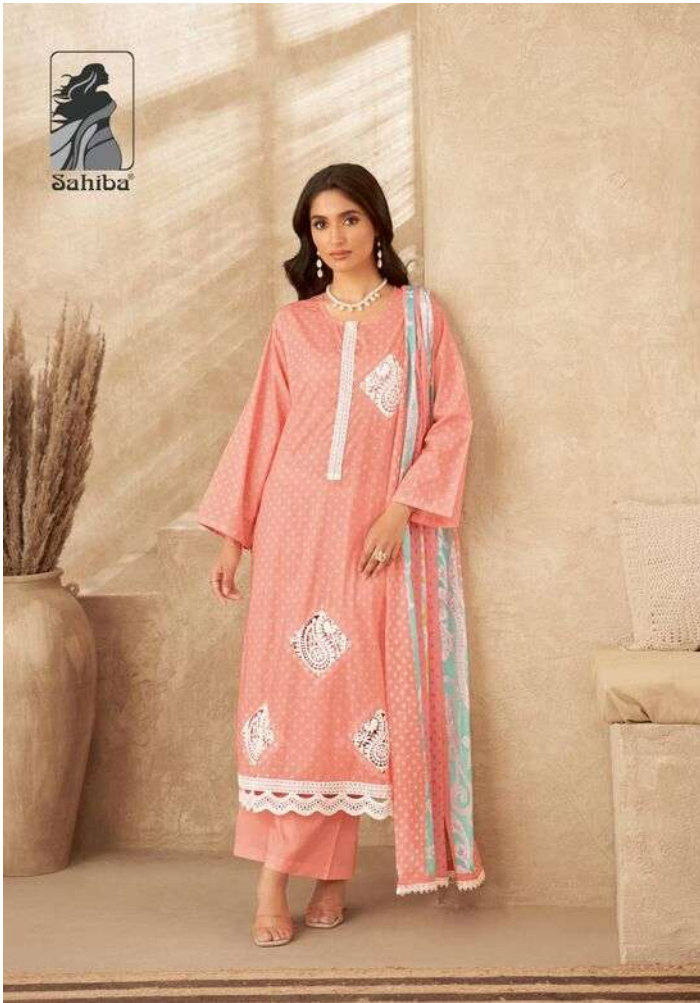

Crystal
Palace | 999