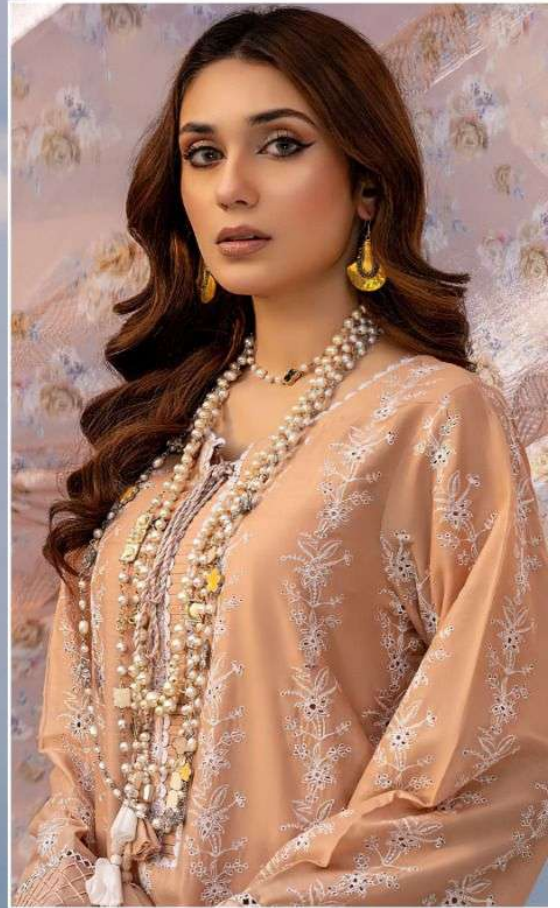

ALK®

AL KHUSHBU®

ADAN LIBAS
LAWN COLLECTION
VOL-3