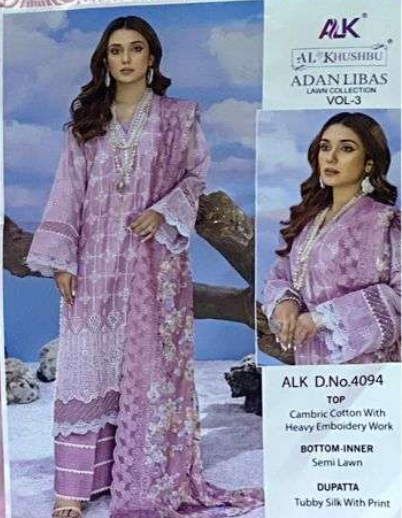

**BOTTOM-INNER**

Semi Lawn

**DUPATTA**

Tubby Silk With Print

ALK®  
AL KHUSHBU®

ADAN LIBAS  
LAWN COLLECTION  
VOL-3

ALK<sup>®</sup>  
AL KHUSHBU<sup>®</sup>  
ADAN LIBAS  
LAWN COLLECTION  
VOL-3

ALK D.No.4094  
TOP  
Cambic Cotton With  
Heavy Embroidery Work  
BOTTOM-INNER  
Semi Lawn  
DUPATTA  
Tubby Silk With Print