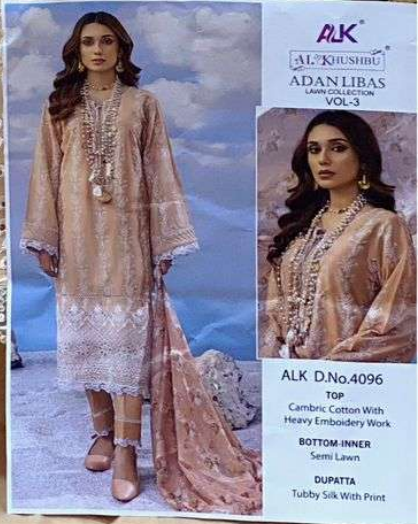

**BOTTOM-INNER**

Semi Lawn

**DUPATTA**

Tubby Silk With Print

**ALK**<sup>®</sup>  
**AL KHUSHBU**<sup>®</sup>  
**ADAN LIBAS**  
LAWN COLLECTION  
**VOL-3**

**ALK D.No.4094**

**TOP**

Cambric Cotton With  
Heavy Emboidery Work

**BOTTOM-INNER**

Semi Lawn

**DUPATTA**

Tubby Silk With Print

ALK®  
AL KHUSHBU®

ADAN LIBAS  
LAWN COLLECTION  
VOL-3

ALK<sup>®</sup>  
AL KHUSHBU<sup>®</sup>  
ADAN LIBAS  
LAWN COLLECTION  
VOL-3

ALK D.No.4094  
TOP  
Cambic Cotton With  
Heavy Embroidery Work  
BOTTOM-INNER  
Semi Lawn  
DUPATTA  
Tubby Silk With Print