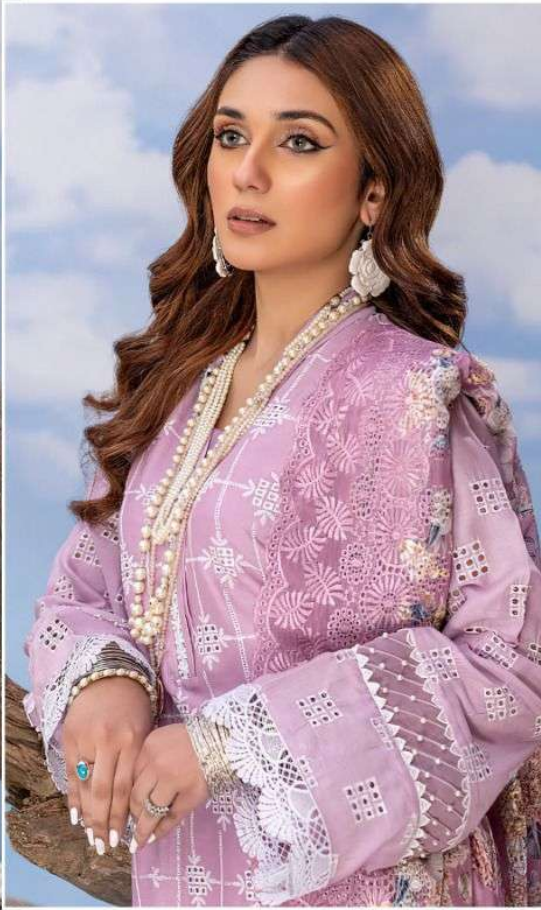

ALK®
AL KHUSHBU®
ADAN LIBAS
LAWN COLLECTION
VOL-3