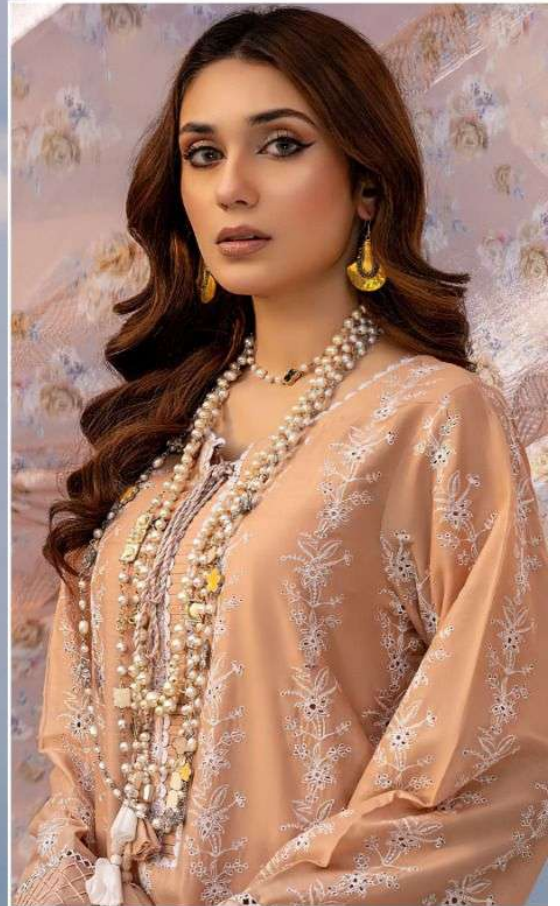

**ALK**<sup>®</sup>

**AL KHUSHBU**<sup>®</sup>

**ADAN LIBAS**  
LAWN COLLECTION  
VOL-3

**ALK D.No.4096**

**TOP**

Cambric Cotton With  
Heavy Emboidery Work

**BOTTOM-INNER**

Semi Lawn

**DUPATTA**

Tubby Silk With Print

ALK<sup>®</sup>

AL KHUSHBU<sup>®</sup>

ADAN LIBAS  
LAWN COLLECTION  
VOL-3

**ALK D.No.4096**

**TOP**

Cambric Cotton With  
Heavy Emboidery Work

**BOTTOM-INNER**

Semi Lawn

**DUPATTA**

Tubby Silk With Print

**ALK**<sup>®</sup>  
**AL KHUSHBU**<sup>®</sup>  
**ADAN LIBAS**  
LAWN COLLECTION  
**VOL-3**

**ALK D.No.4094**

**TOP**

Cambric Cotton With  
Heavy Emboidery Work