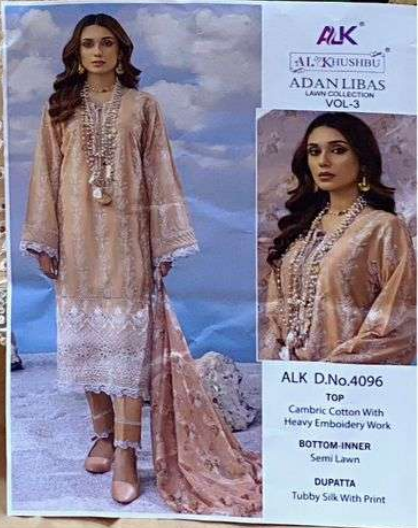

BOTTOM-INNER

Semi Lawn

DUPATTA

Tubby Silk With Print

ALK[®]
AL KHUSHBU[®]
ADAN LIBAS
LAWN COLLECTION
VOL-3

ALK D.No.4094

TOP

Cambric Cotton With
Heavy Emboidery Work

BOTTOM-INNER

Semi Lawn

DUPATTA

Tubby Silk With Print

ALK[®]
AL KHUSHBU[®]
ADAN LIBAS
LAWN COLLECTION
VOL-3

ALK D.No.4096
TOP
Cambrie Cotton With
Heavy Emboidery Work
BOTTOM-INNER
Semi Lawn
DUPATTA
Tubby Silk With Print