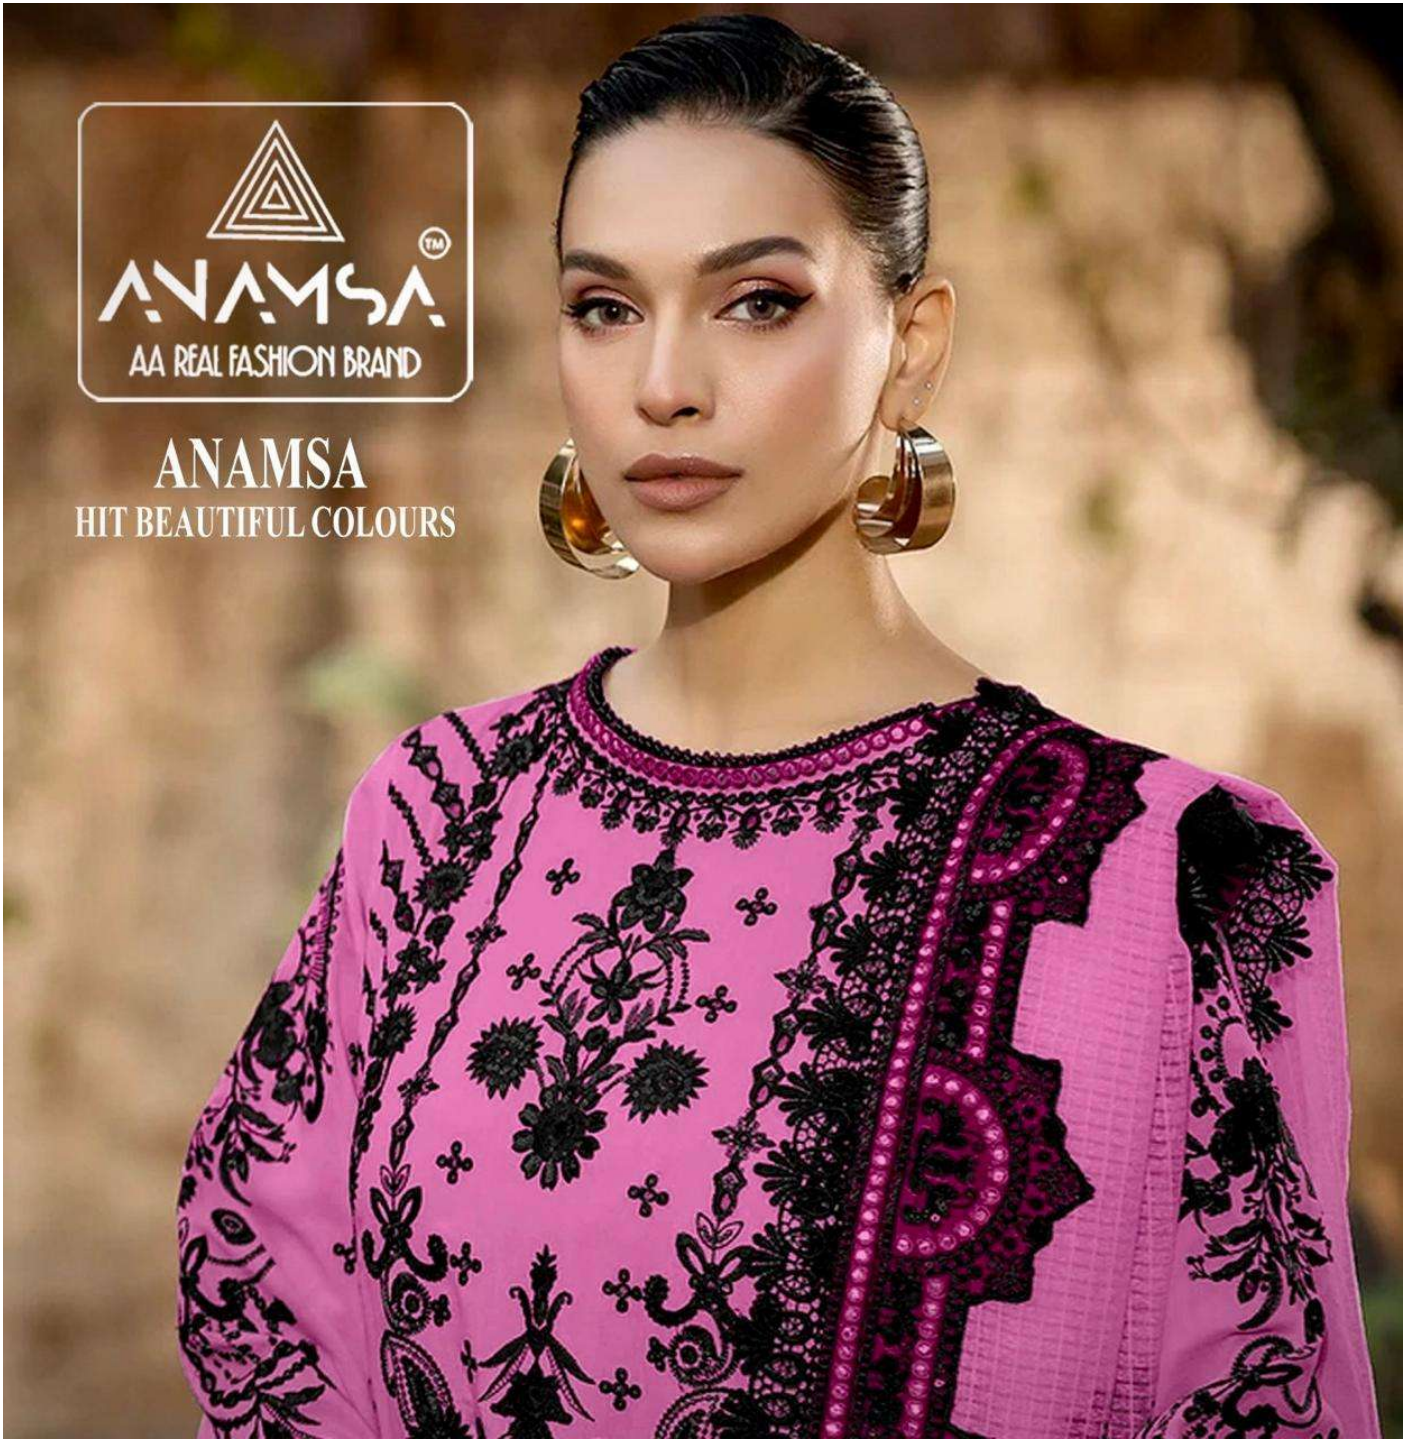

ANAMSA  
HIT BEAUTIFUL COLOURS

**ANAMSA**  
AA REAL FASHION BRAND

SEMI STICH COLLECTION

TOP- PURE HEAVY QUALITY RAYON WITH HEAVY EMBROIDERY AND SEQUENCE WORK  
BOTTOM- HEAVY QUALITY RAYON  
DUPATTA- PURE FOX GEORGETTE FANCY DUPATTA WITH HEAVY EMBROIDERY

7773  
D.No:-439 A

SEMI STICH COLLECTION

TOP- PURE HEAVY QUALITY RAYON WITH HEAVY EMBROIDERY AND SEQUENCE WORK  
BOTTOM- HEAVY QUALITY RAYON  
DUPATTA- PURE FOX GEORGETTE FANCY DUPATTA WITH HEAVY EMBROIDERY