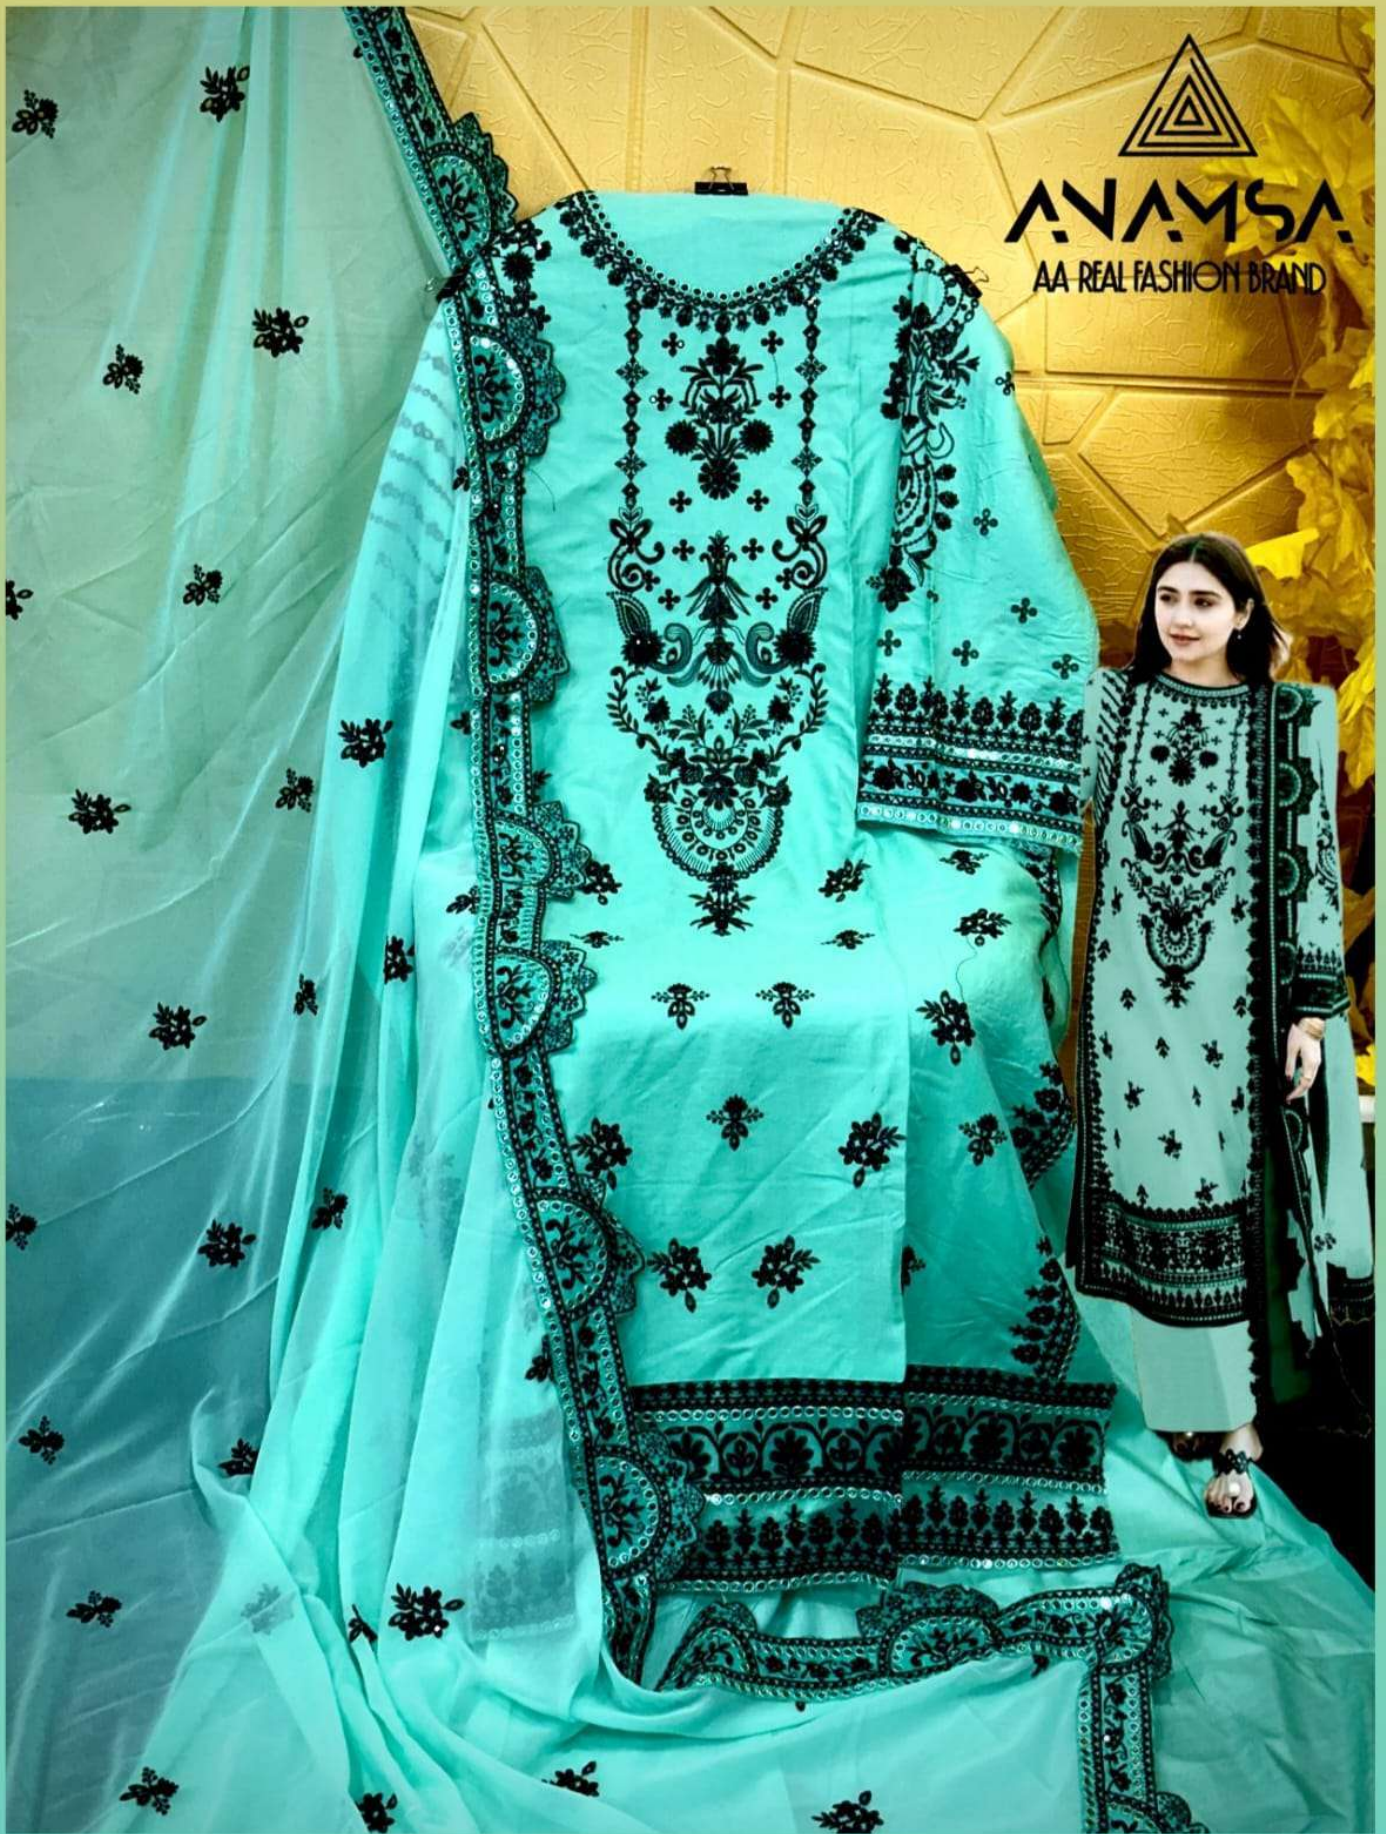

ANAMSA  
HIT BEAUTIFUL COLOURS

**ANAMSA**  
AA REAL FASHION BRAND

SEMI STICH COLLECTION

TOP- PURE HEAVY QUALITY RAYON WITH HEAVY EMBROIDERY AND SEQUENCE WORK  
BOTTOM- HEAVY QUALITY RAYON  
DUPATTA- PURE FOX GEORGETTE FANCY DUPATTA WITH HEAVY EMBROIDERY

7773  
D.No:-439 A

SEMI STICH COLLECTION

TOP- PURE HEAVY QUALITY RAYON WITH HEAVY EMBROIDERY AND SEQUENCE WORK  
BOTTOM- HEAVY QUALITY RAYON  
DUPATTA- PURE FOX GEORGETTE FANCY DUPATTA WITH HEAVY EMBROIDERY