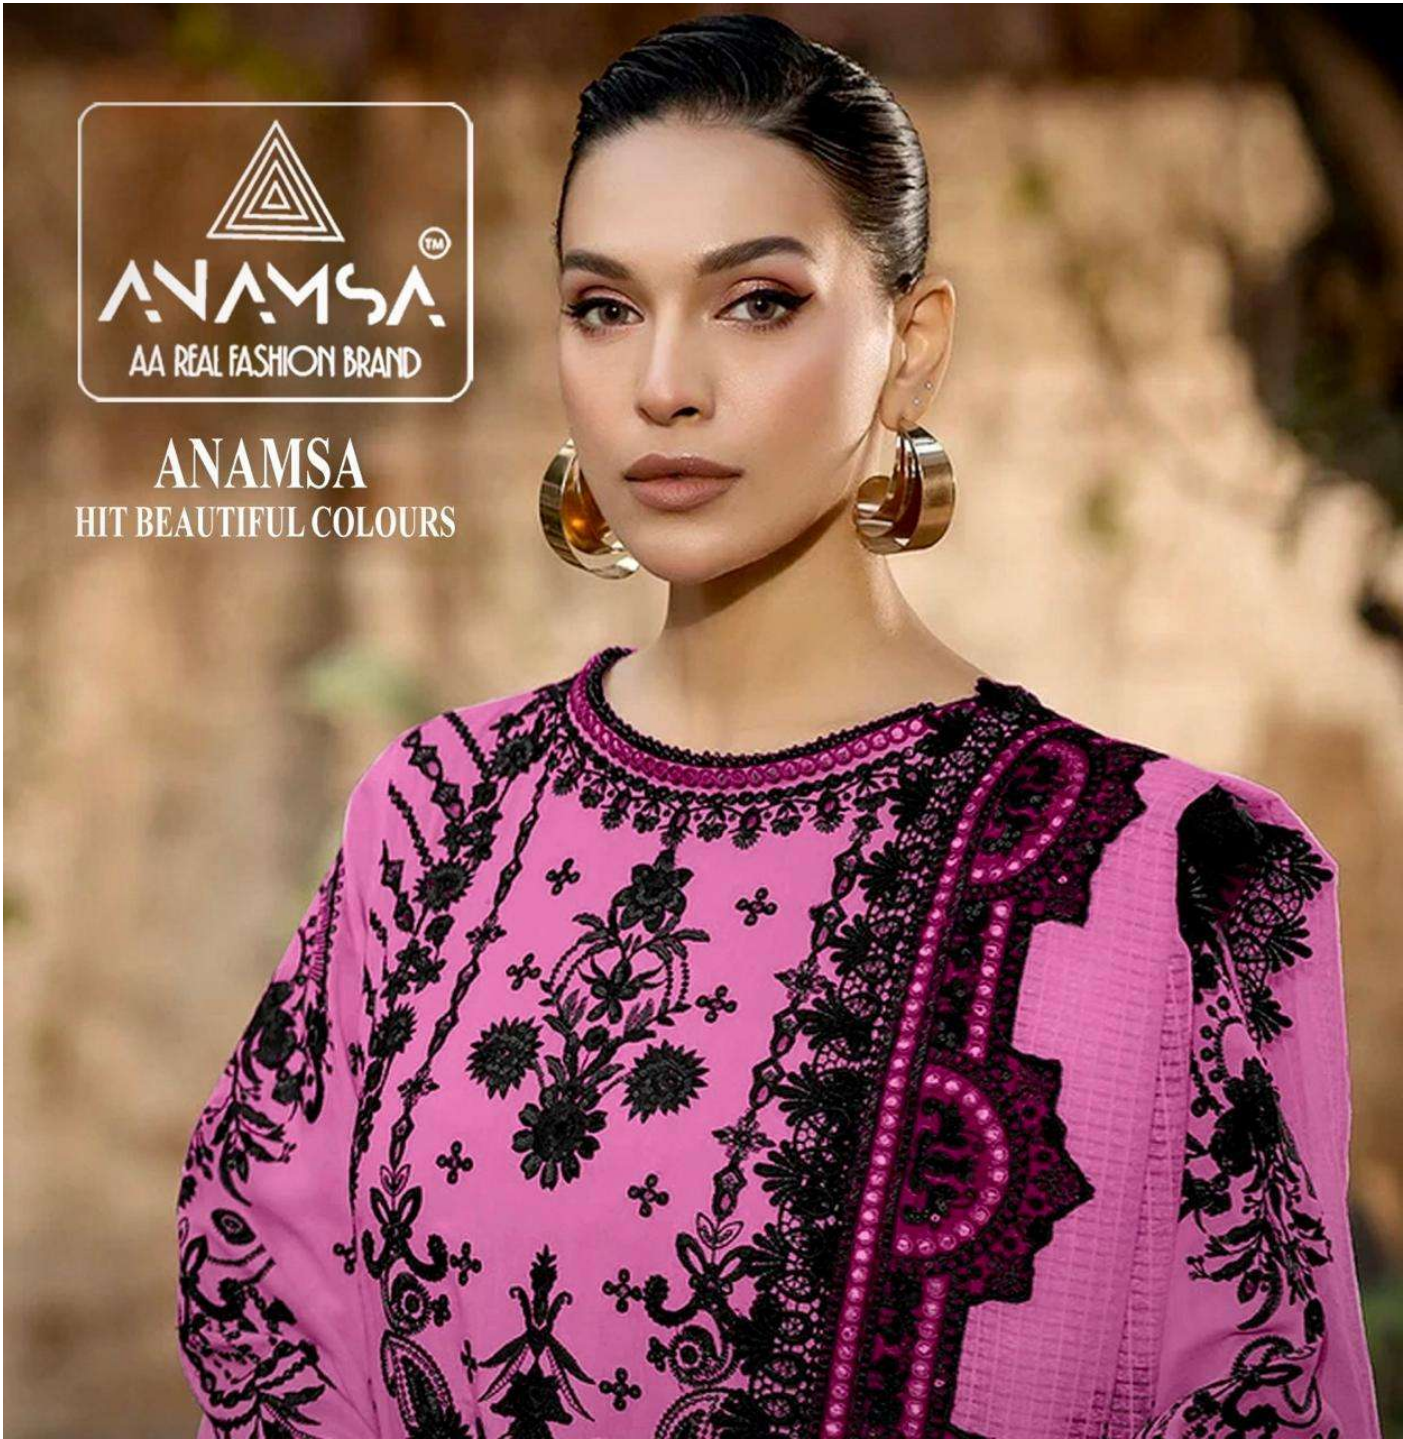

ANAMSA
HIT BEAUTIFUL COLOURS