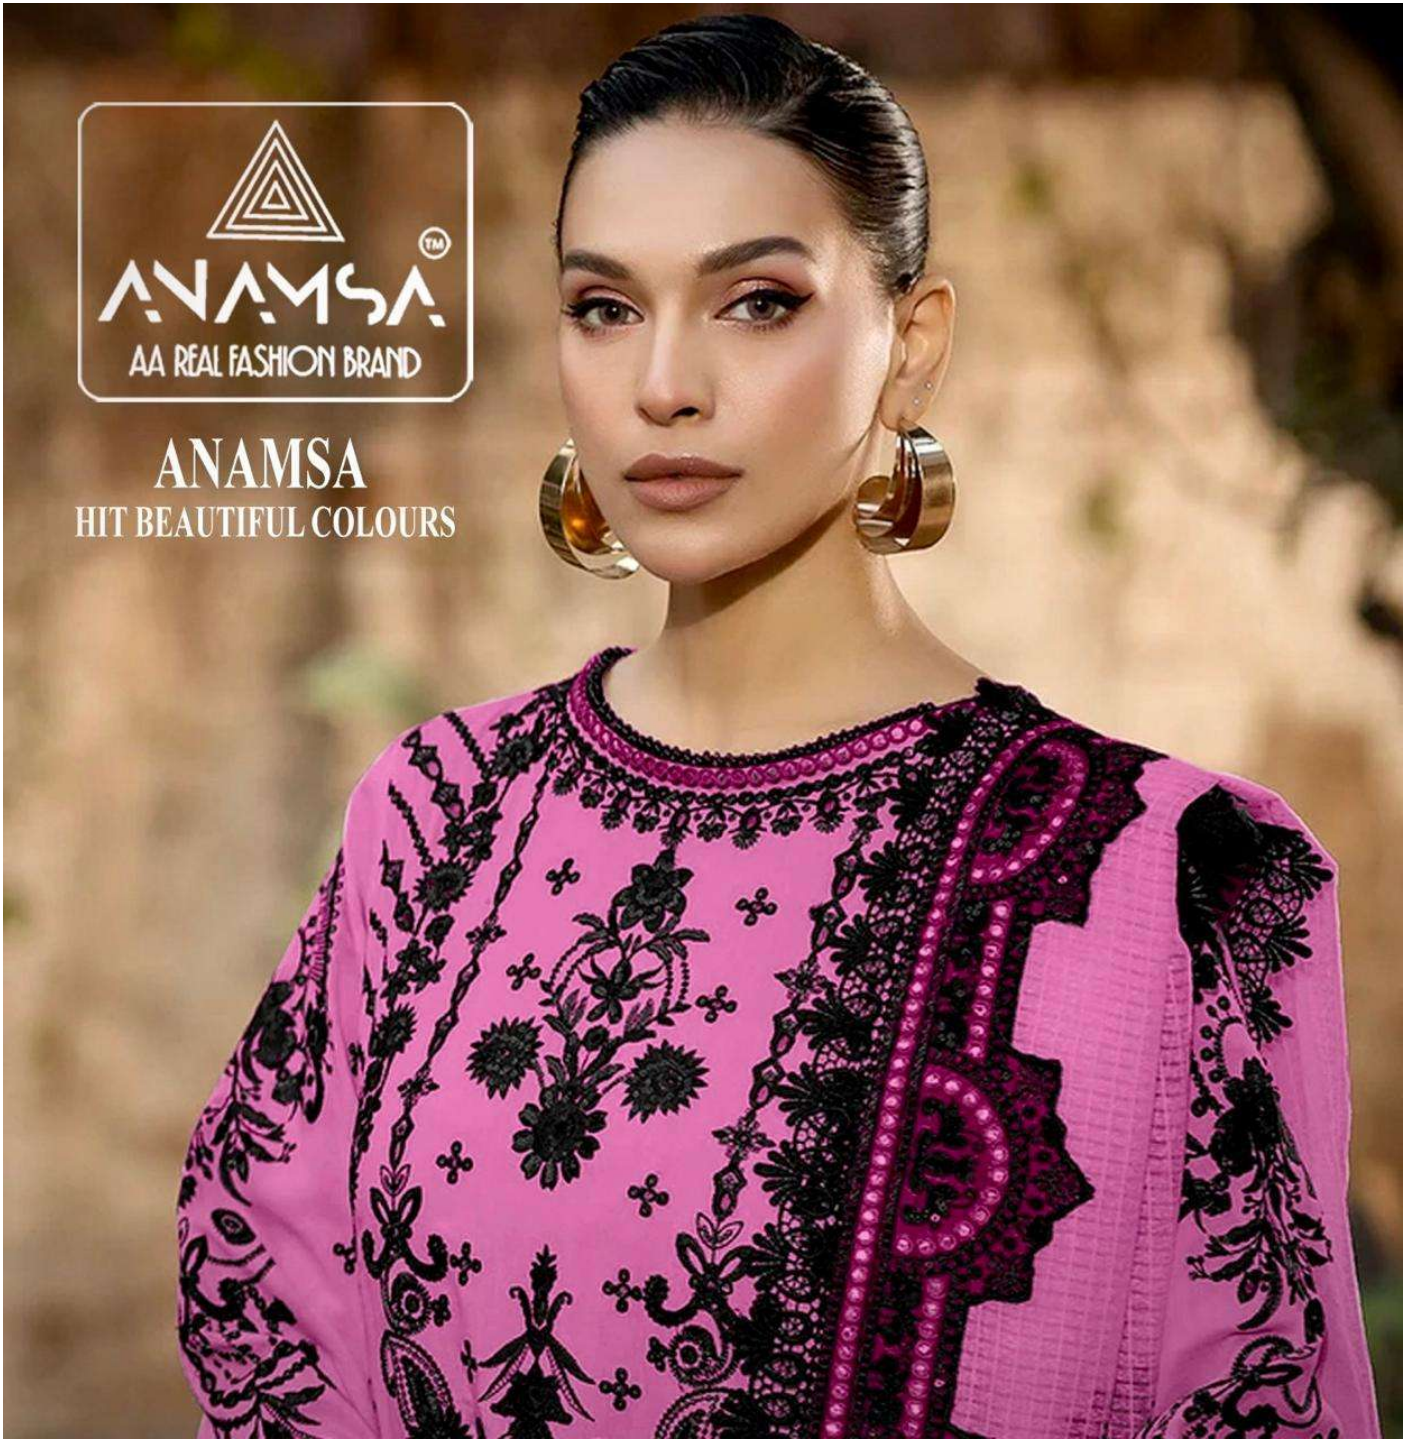

ANAMSA
HIT BEAUTIFUL COLOURS

ANAMSA
AA REAL FASHION BRAND

SEMI STICH COLLECTION

TOP- PURE HEAVY QUALITY RAYON WITH HEAVY EMBROIDERY AND SEQUENCE WORK
BOTTOM- HEAVY QUALITY RAYON
DUPATTA- PURE FOX GEORGETTE FANCY DUPATTA WITH HEAVY EMBROIDERY

7773
D.No:-439 A

SEMI STICH COLLECTION

TOP- PURE HEAVY QUALITY RAYON WITH HEAVY EMBROIDERY AND SEQUENCE WORK
BOTTOM- HEAVY QUALITY RAYON
DUPATTA- PURE FOX GEORGETTE FANCY DUPATTA WITH HEAVY EMBROIDERY

7773
D.No:-439 C