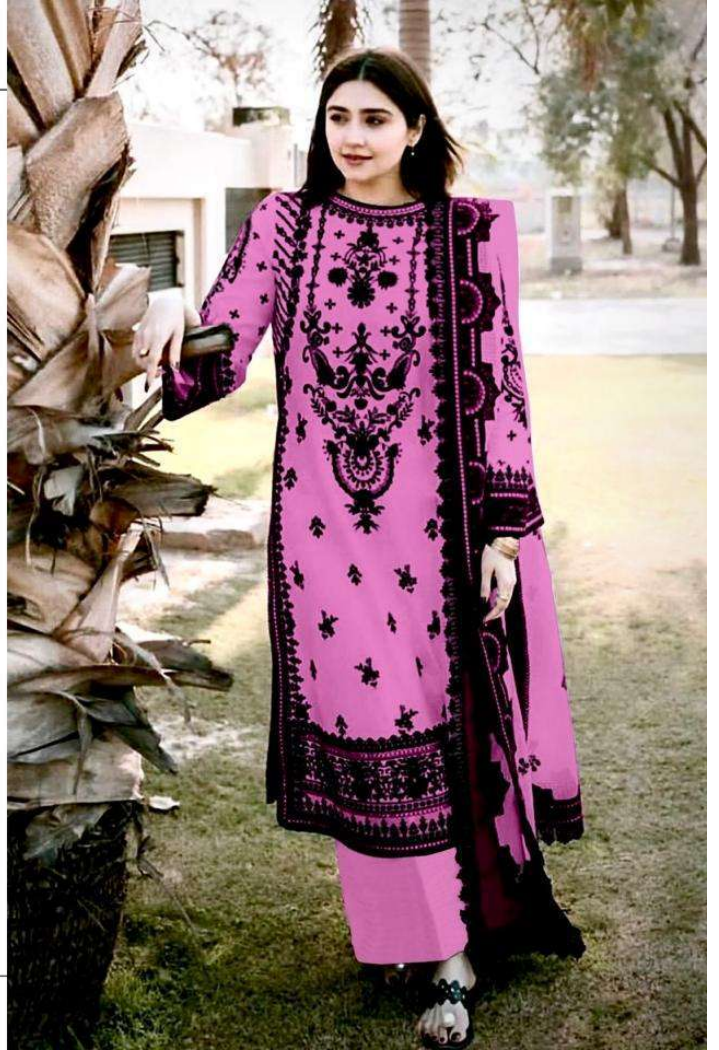

SEMI STICH COLLECTION

TOP- PURE HEAVY QUALITY RAYON WITH HEAVY EMBROIDERY AND SEQUENCE WORK
BOTTOM- HEAVY QUALITY RAYON
DUPATTA- PURE FOX GEORGETTE FANCY DUPATTA WITH HEAVY EMBROIDERY

7773
D.No:-439 A