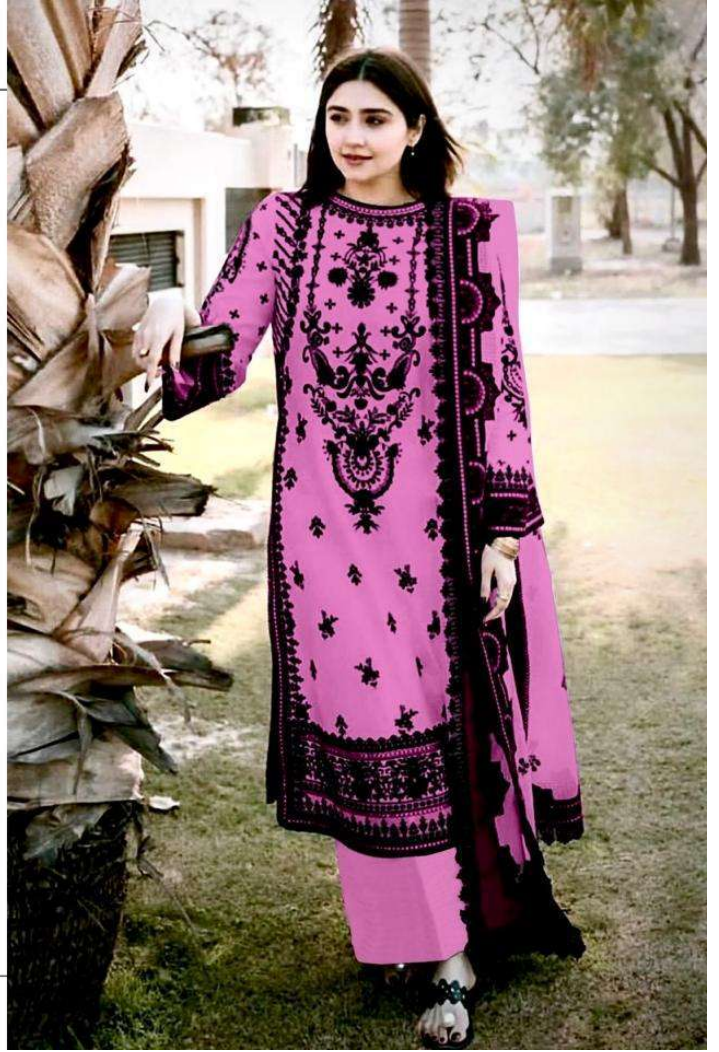

SEMI STICH COLLECTION

TOP- PURE HEAVY QUALITY RAYON WITH HEAVY EMBROIDERY AND SEQUENCE WORK
BOTTOM- HEAVY QUALITY RAYON
DUPATTA- PURE FOX GEORGETTE FANCY DUPATTA WITH HEAVY EMBROIDERY

7773
D.No:-439 A