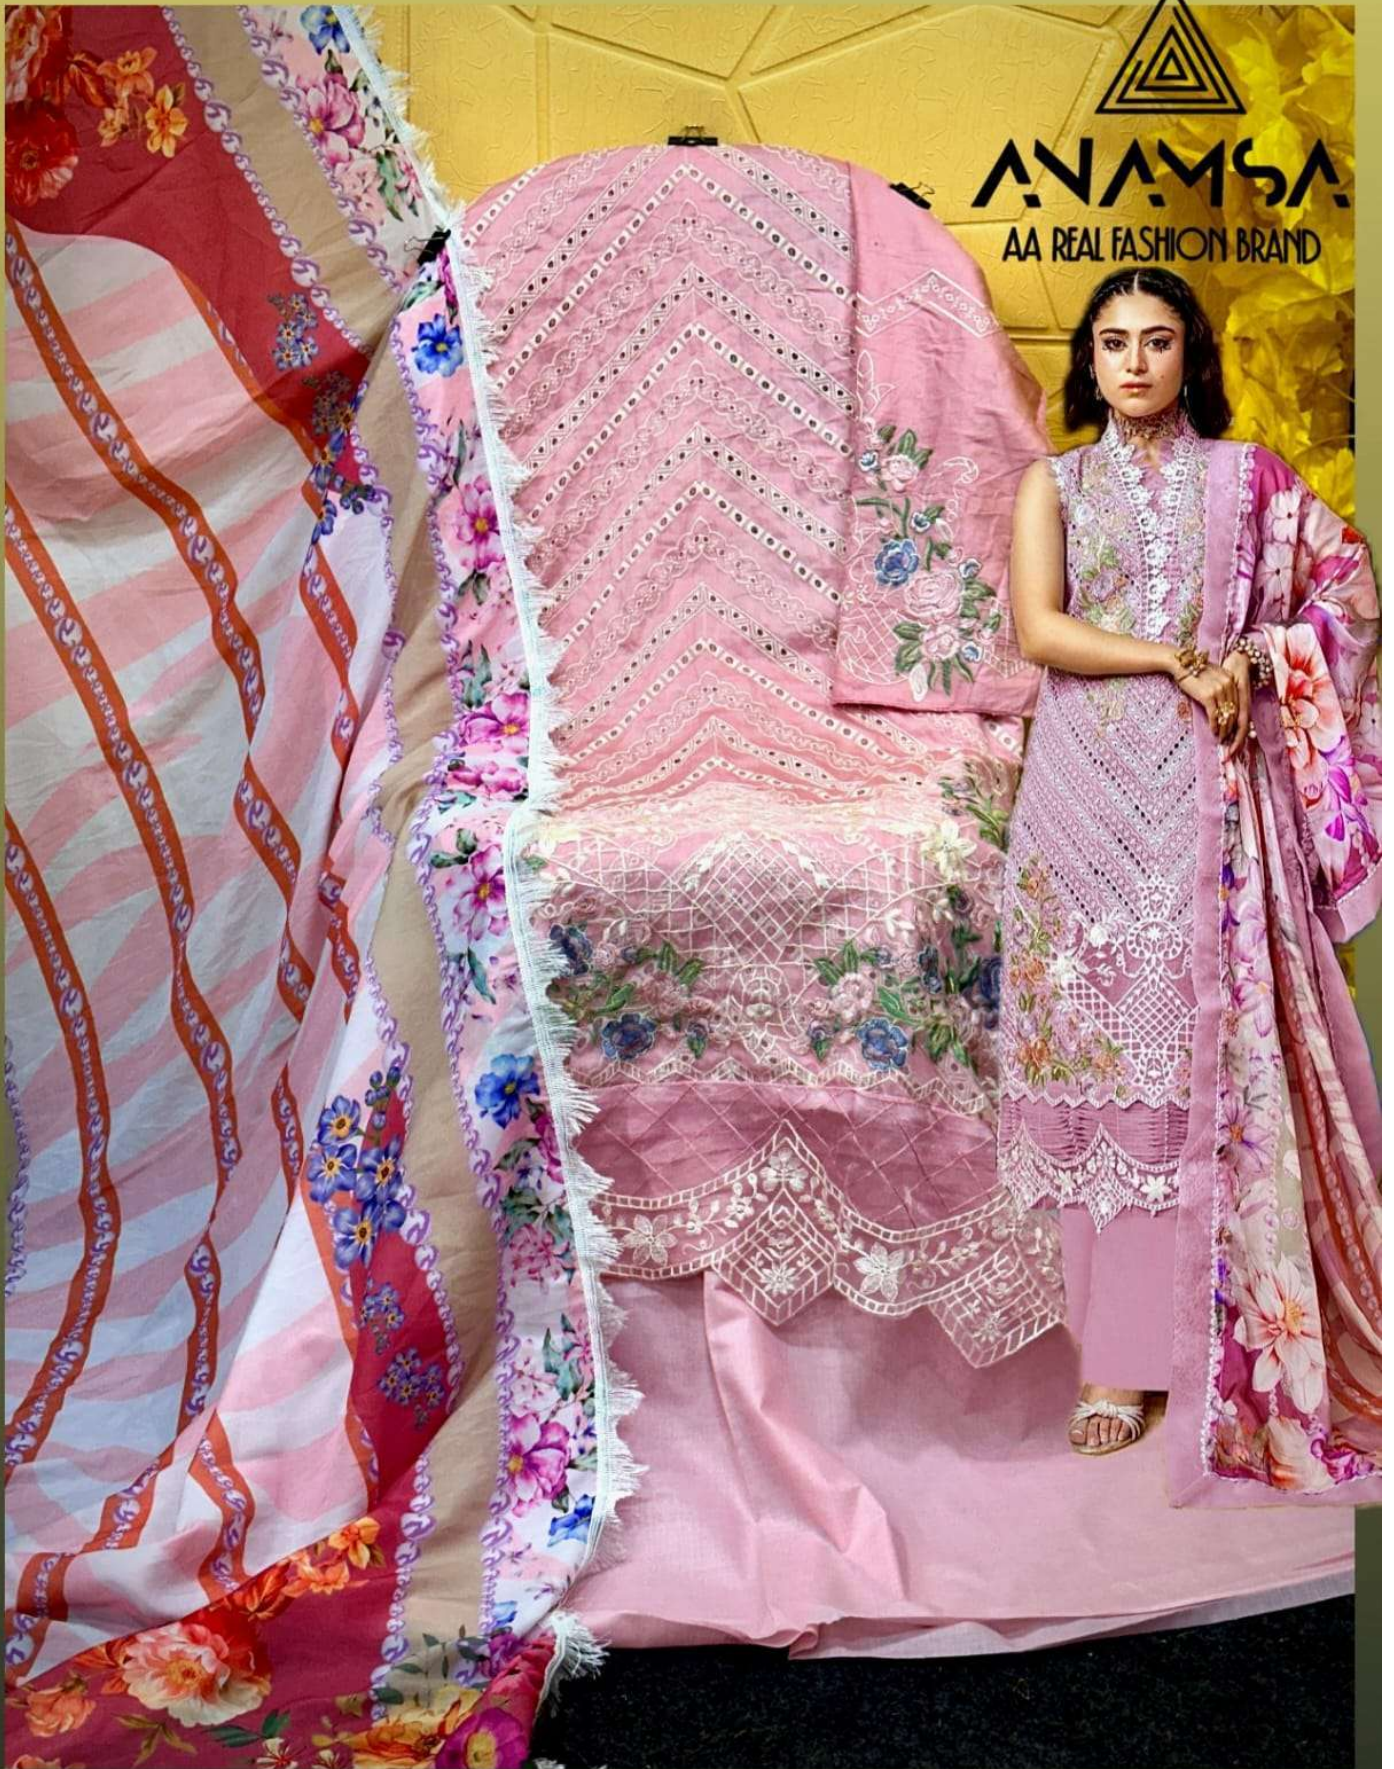

ANAMSA
AA REAL FASHION BRAND