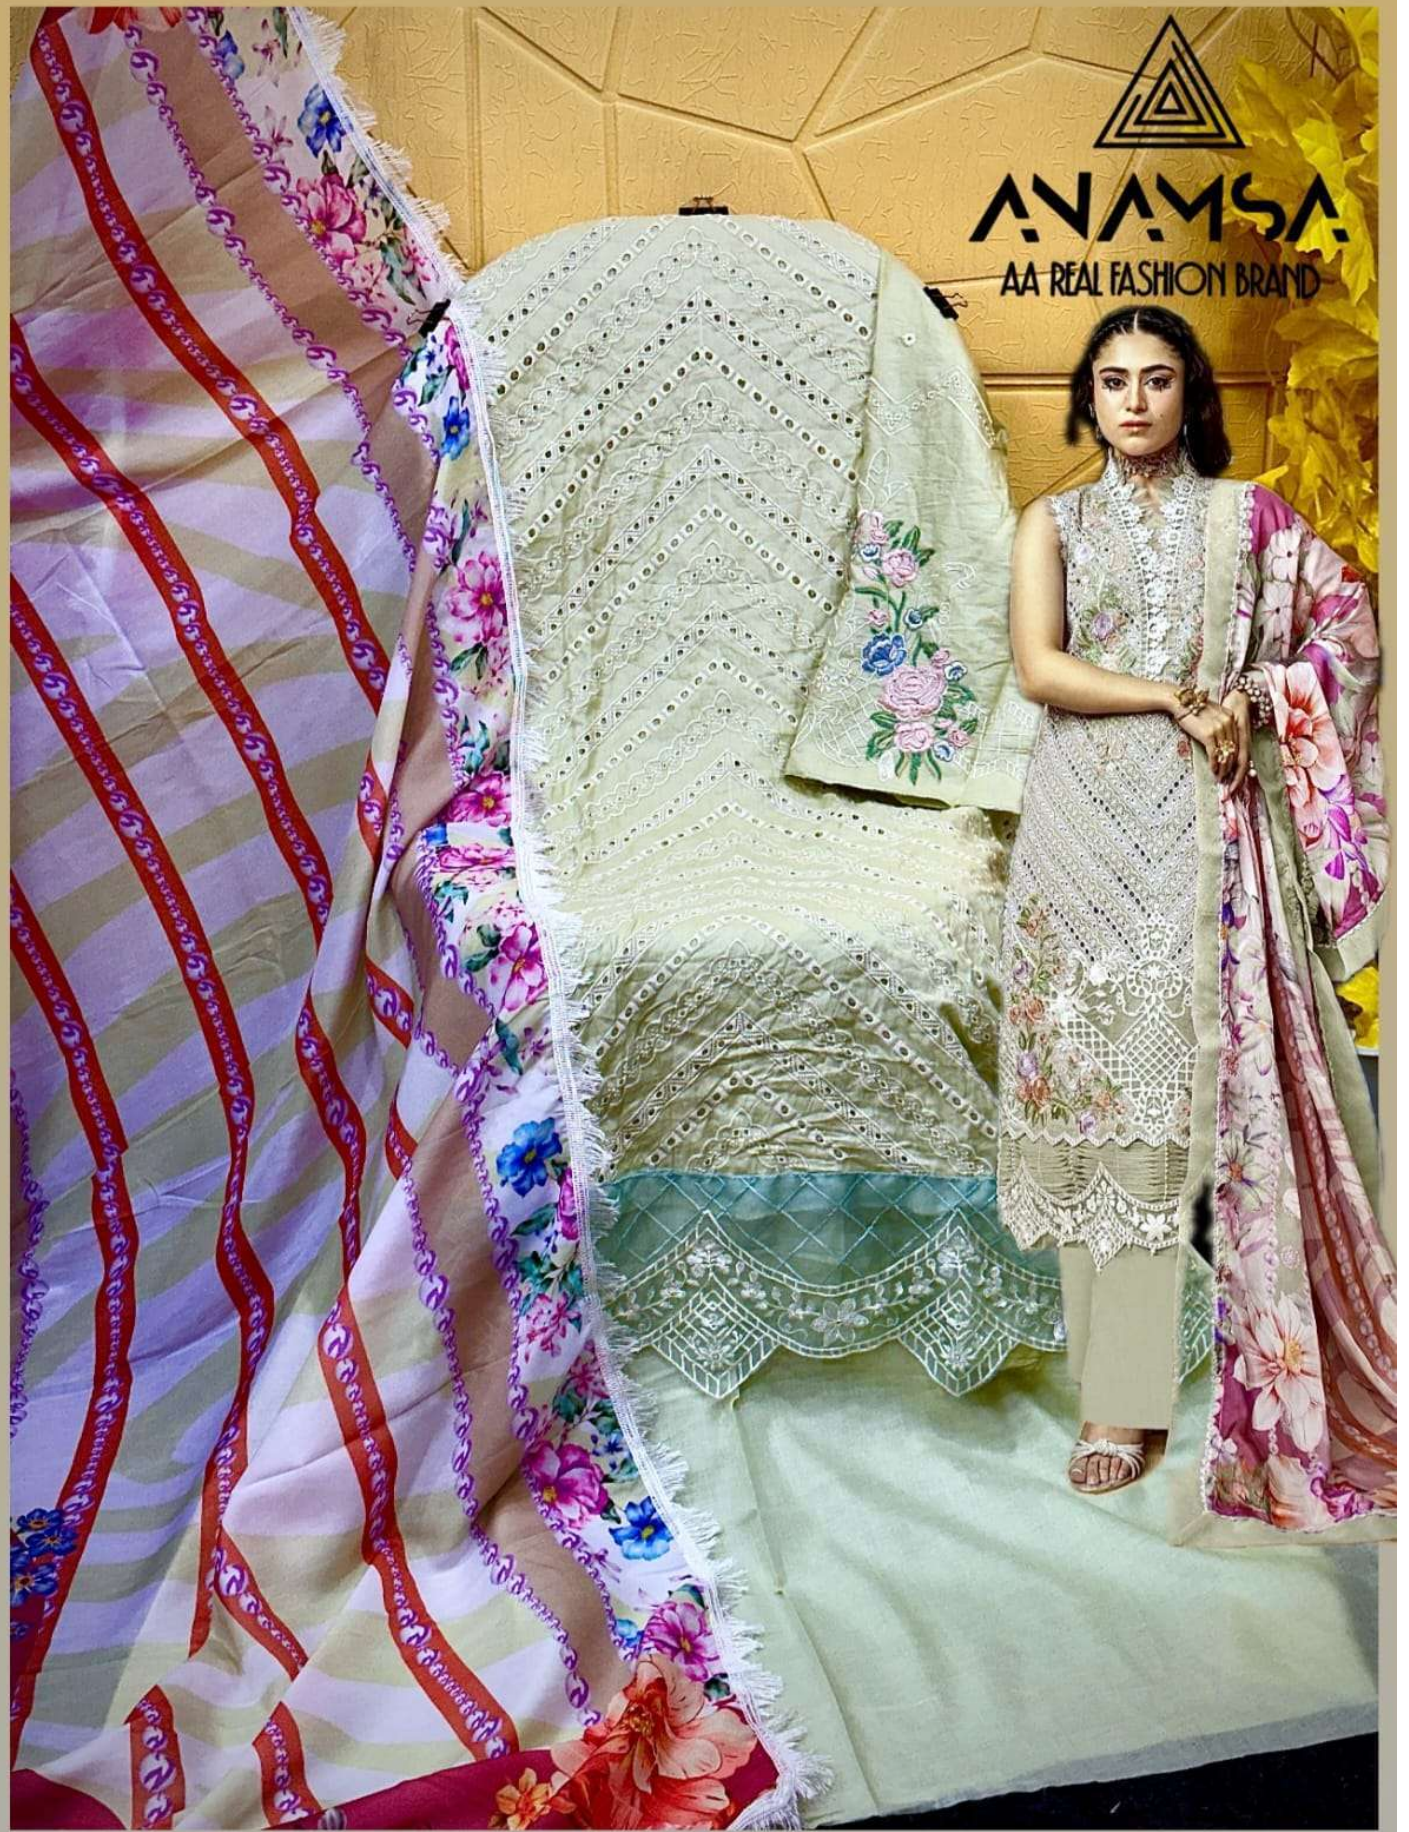

ANAMSA
AA REAL FASHION BRAND