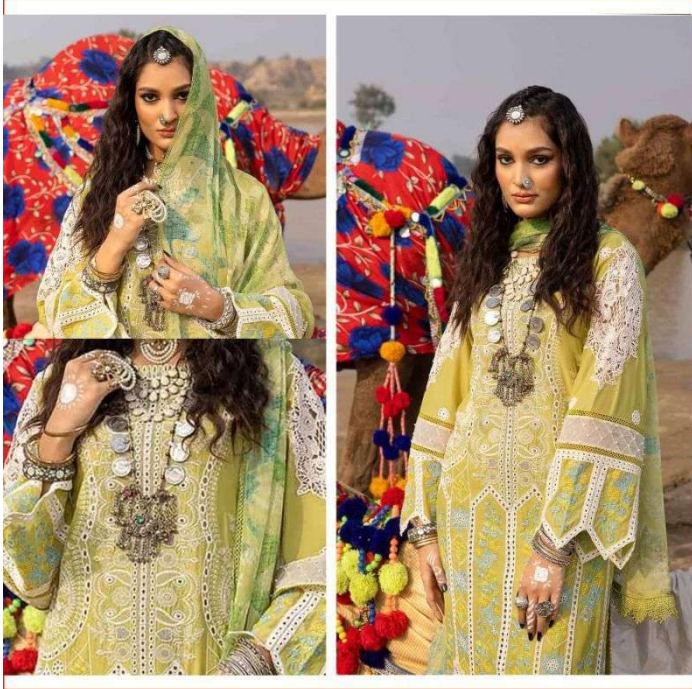

7773

D.NO-1121

TOP- PURE COTTON WITH HEAVY EMBROIDERY
BOTTOM/INNER- PURE COTTON
DUPATTA- COTTON MAL DIGITAL PRINT

⑦773

D.NO-1121

TOP- PURE COTTON WITH HEAVY EMBROIDERY
BOTTOM/INNER- PURE COTTON
DUPATTA- COTTON MAL DIGITAL PRINT

ZIYA DESIGN'S
women clothing

Q7773

D.NO-1121

TOP- PURE COTTON WITH HEAVY EMBROIDERY
BOTTOM- PURE COTTON
DEPATES- COTTON MAL DIGITAL PRINT