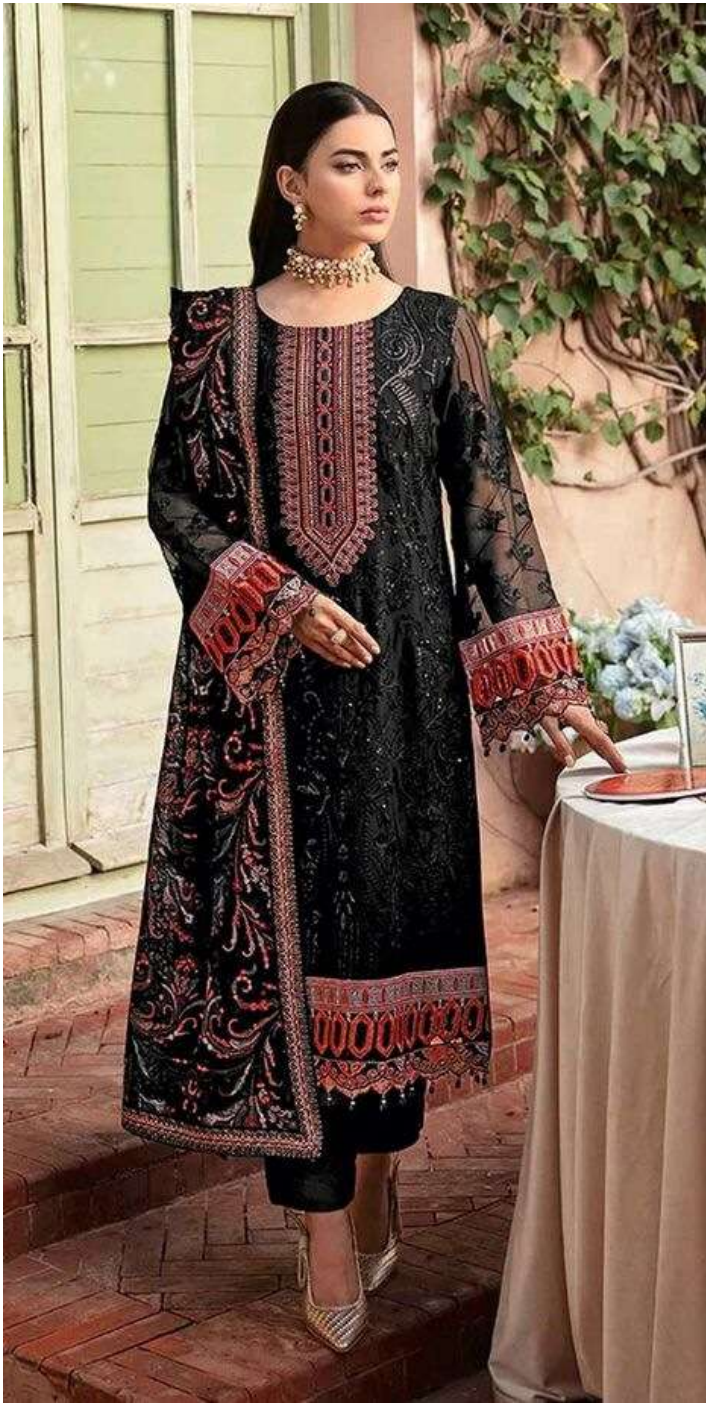

*Serene*<sup>®</sup>  
Pakistani Suit  
A BRAND BY MEGHA EXPORT

**S - 222 E**

TOP - FOX GEORGETTE  
HEAVY EMBROIDERED  
INNER BOTTOM - DULL SANTOON  
DUPATTA - FOX GEORGETTE WITH  
EMBROIDERED WORK

*Serene*<sup>®</sup>  
Pakistani Suit

A BRAND BY MEGHA EXPORT

**S - 222 E**

TOP - FOX GEORGETTE  
HEAVY EMBROIDERED  
INNER BOTTOM - DULL SANTOON  
DUPATTA - FOX GEORGETTE WITH  
EMBROIDERED WORK

Serino  
S - 222 E

Serino  
S - 222 E

Serino  
S - 222 E

Serino  
S - 222 E

TOP - FOX GEORGETTE  
HEAVY EMBROIDERED  
INNER BOTTOM - DULL SARTON  
DUPATTA - FOX GEORGETTE WITH  
EMBROIDERED PANEL

*Serene*<sup>®</sup>  
Pakistani Suit

A BRAND BY MEGHA EXPORT

**S - 222 B**

TOP - FOX GEORGETTE  
HEAVY EMBROIDERED  
INNER BOTTOM - DULL SANTOON  
DUPATTA - FOX GEORGETTE WITH  
EMBROIDERED WORK

*Serene*<sup>®</sup>  
Pakistani Suit

A BRAND BY MEGHA EXPORT

S - 222 A

TOP - FOX GEORGETTE  
HEAVY EMBROIDERED  
INNER BOTTOM - DULL SANTOON  
DUPATTA - FOX GEORGETTE WITH  
EMBROIDERED WORK