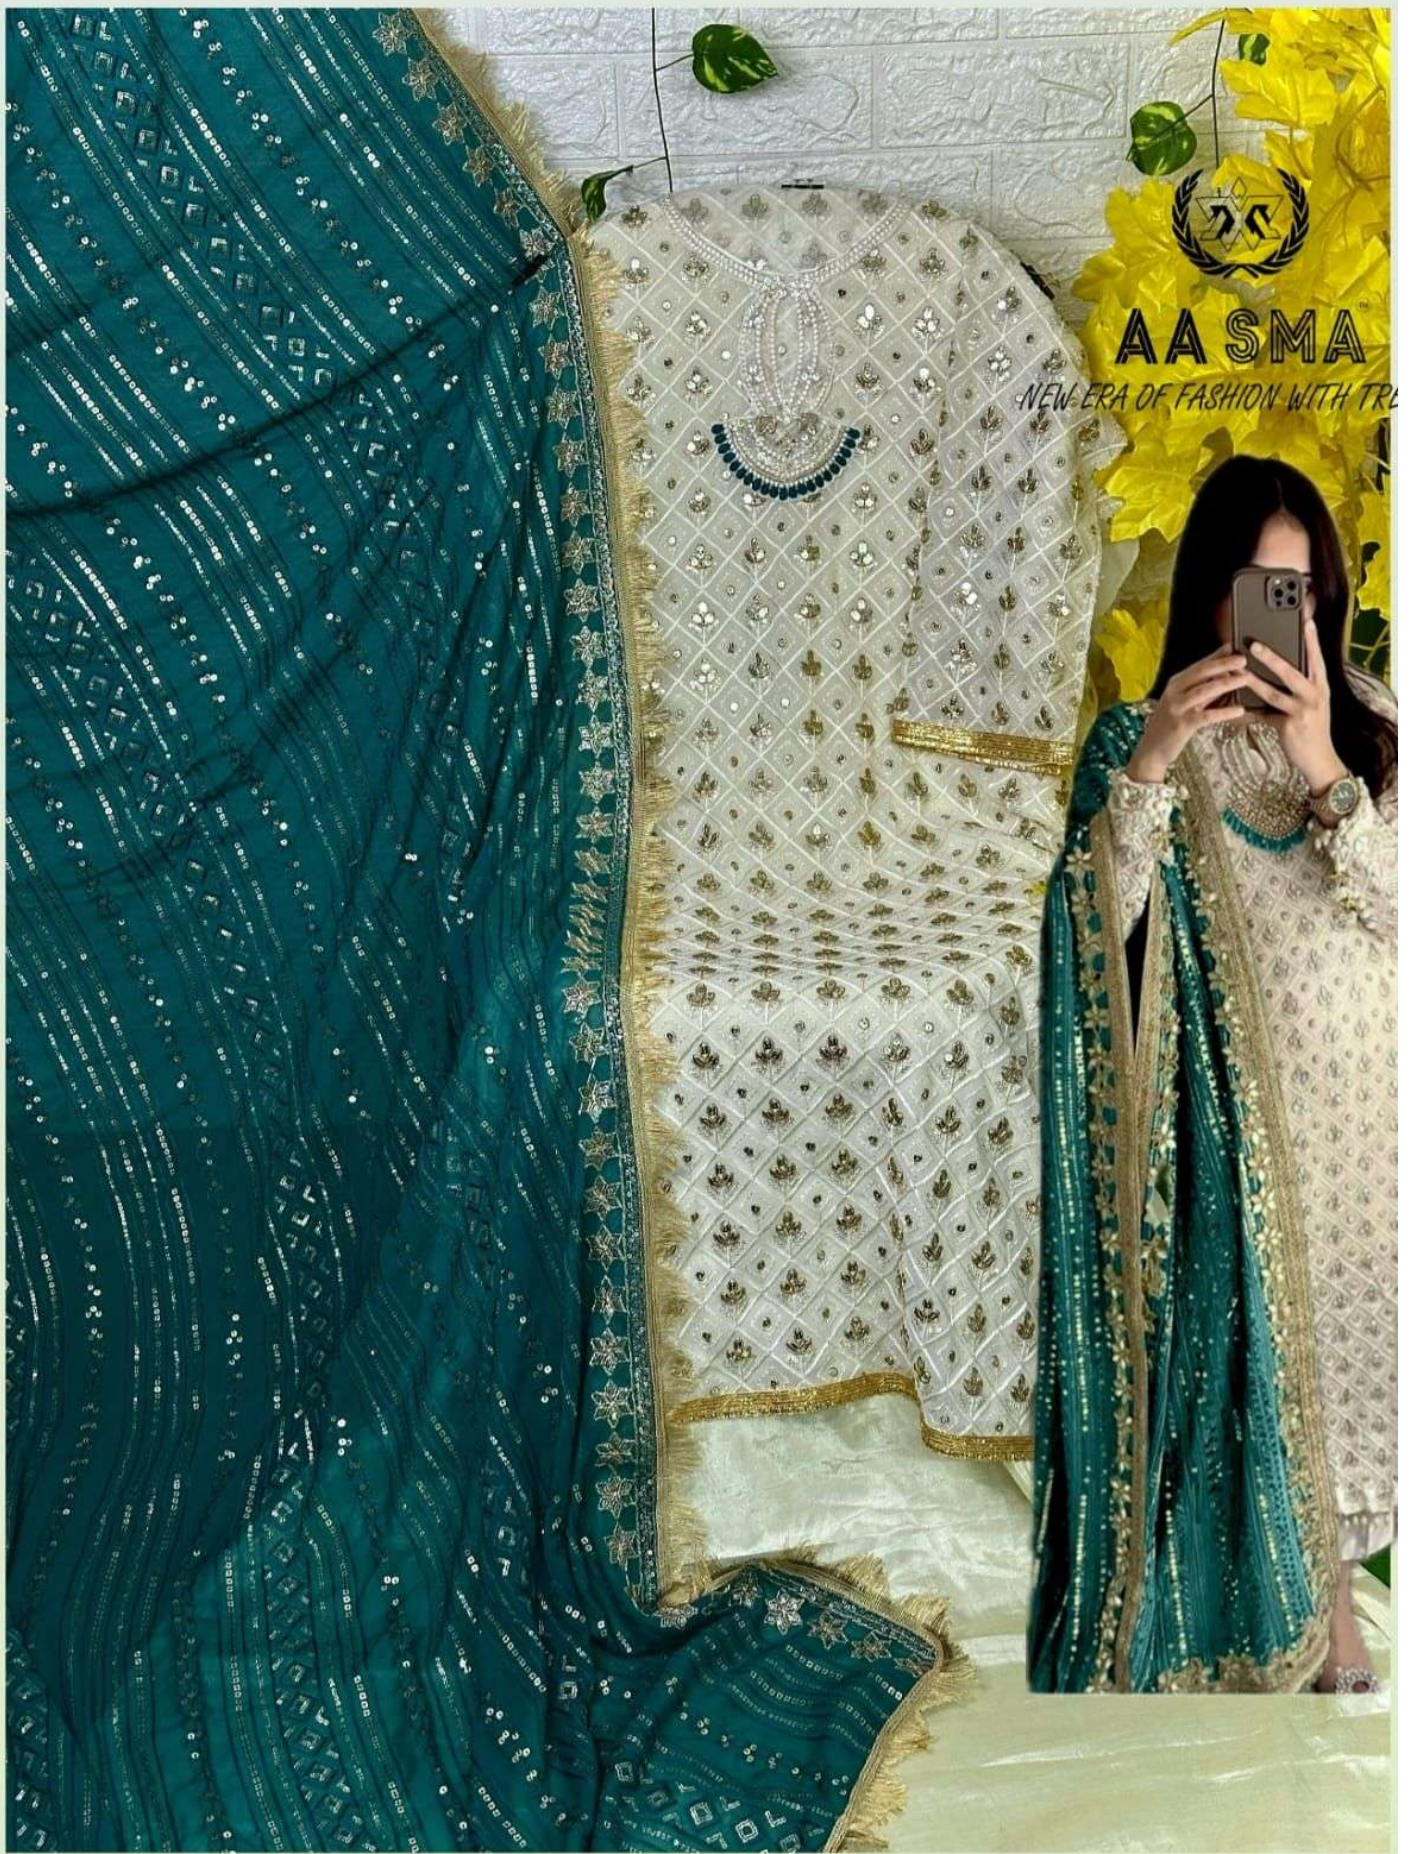

AA SMA[®]

NEW ERA OF FASHION WITH TRENDS

TOP- PURE FOX GEORGETTE WITH HEAVY EMBROIDERY AND SEQUENCE WORK

BOTTOM/INNER- DULL SHANTOON

DUPATTA- PURE FOX GEORGETTE FANCY DUPATTA AND HEAVY EMBROIDERY

7773

D.No:-208 D

AA SMA®

NEW ERA OF FASHION WITH TRENDS

TOP- PURE FOX GEORGETTE WITH HEAVY EMBROIDERY AND SEQUENCE WORK

BOTTOM/INNER- DULL SHANTOON

DUPATTA- PURE FOX GEORGETTE FANCY DUPATTA AND HEAVY EMBROIDERY

7773

D.No:-208 D

AA SMA

NEW ERA OF FASHION WITH TRENDS

TOP- PURE FOX GEORGETTE WITH HEAVY EMBROIDERY AND SEQUENCE WORK

BOTTOM/INNER- DULL SHANTOON

DUPATTA- PURE FOX GEORGETTE FANCY DUPATTA AND HEAVY EMBROIDERY

7773

D.No:-208 C

AA SMA

NEW ERA OF FASHION WITH TRENDS

TOP- PURE FOX GEORGETTE WITH HEAVY EMBROIDERY AND SEQUENCE WORK

BOTTOM/INNER- DULL SHANTOON

DUPATTA- PURE FOX GEORGETTE FANCY DUPATTA AND HEAVY EMBROIDERY

7773

D.No:-208 A