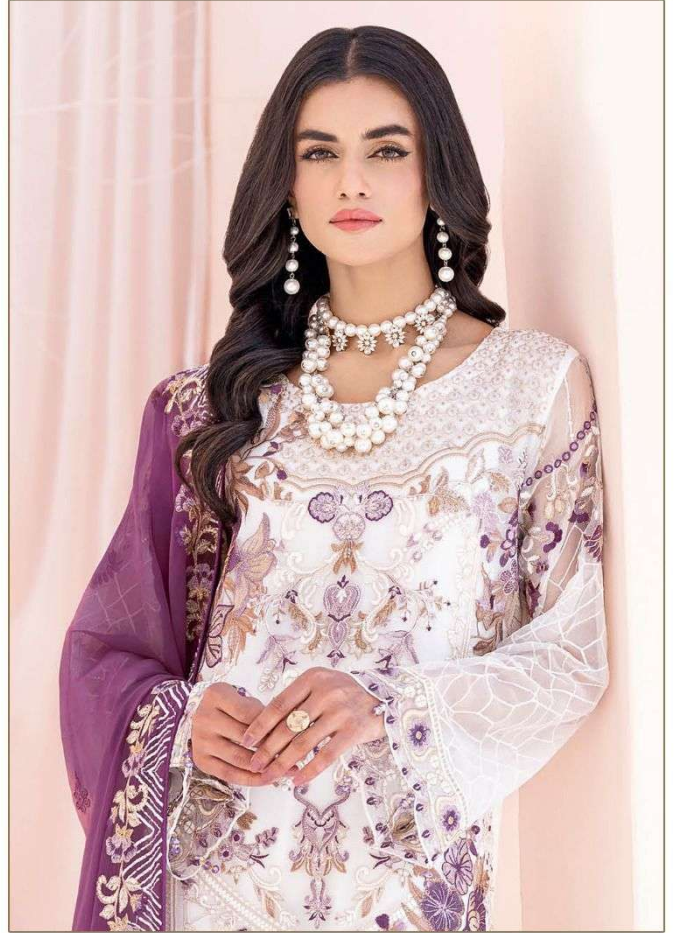

Serena[®]
Pakistani Suit

A BRAND BY MEGHA EXPORT

S - 134

Top - Fox georgette heavy embroidered
Inner Bottom - Heavy santoon with emb patch
Dupatta - Nazneen heavy embroidered

Serina
A PRODUCT OF
ASHA EXPORT

Serina
MADE IN INDIA

Sereno
A PRODUCT OF
MEGHA EXPORT

Sereno
MEGHA EXPORT
S-134

Top - Fox georgette heavy embroic
Inner Bottom - Heavy satinon wth
Dupatta - Nazim heavy embroic

Sereno
MADE IN INDIA

Serena[®]
Pakistani Suit

A BRAND BY MEGHA EXPORT

S - 134

Top - Fox georgette heavy embroidered
Inner Bottom - Heavy santoon with emb patch
Dupatta - Nazneen heavy embroidered