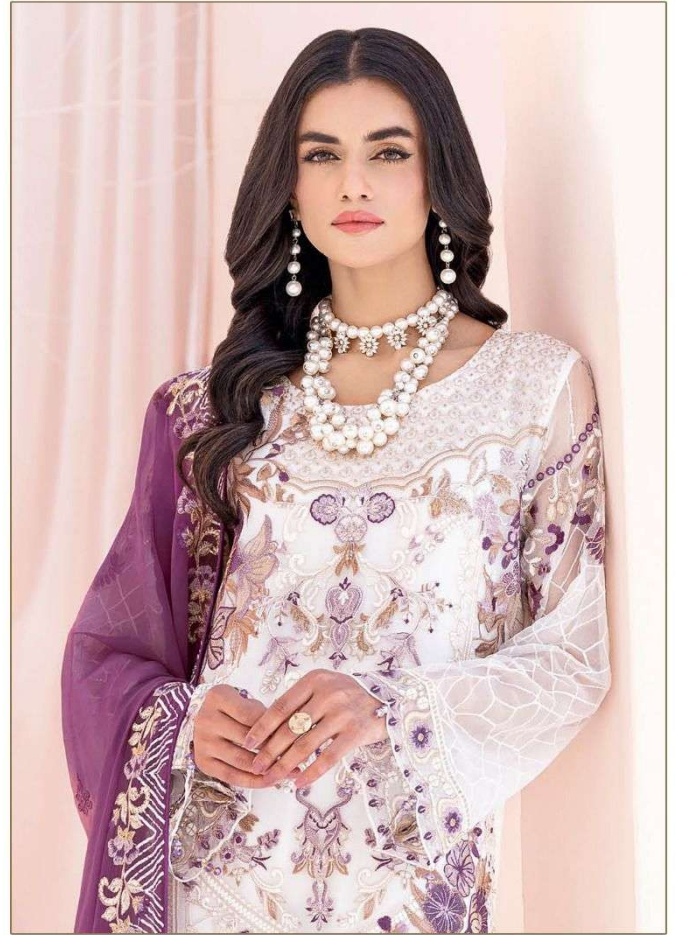

Serena[®]
Pakistani Suit

A BRAND BY MEGHA EXPORT

S - 134

Top - Fox georgette heavy embroidered
Inner Bottom - Heavy santoon with emb patch
Dupatta - Nazneen heavy embroidered

Serina
A PRODUCT OF
ASHA EXPORTS

Serina
MADE IN INDIA

Sereno
A PRODUCT OF
MEGA EXPORT

Sereno
MADE IN INDIA

Sereno
S-134

Top - Fox georgette heavy embroic
Inner Bottom - Heavy santoun w...
Dupatta - Nazim heavy embroic

Serena[®]
Pakistani Suit

A BRAND BY MEGHA EXPORT

S - 134

Top - Fox georgette heavy embroidered
Inner Bottom - Heavy santoon with emb patch
Dupatta - Nazneen heavy embroidered