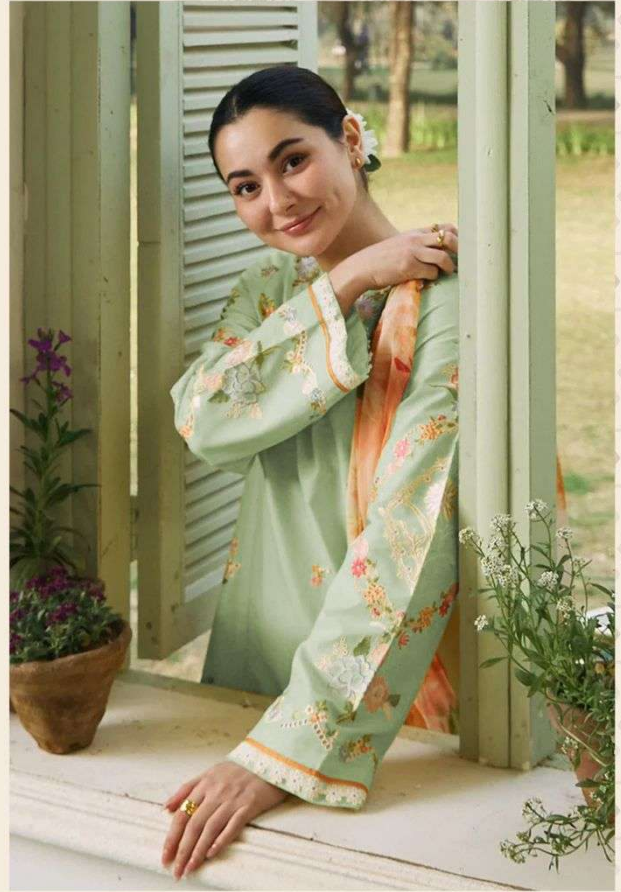

- DO NOT USE ANY TYPE OF BLEACH OR STAIN REMOVING CHEMICALS
- DO NOT OVER EXPOSE DAMP FABRIC TO STRONG SUNLIGHT
- IRON AT MODERATE TEMPERATURE

READY MADE
COLLECTION

R-1297 A

R-1297 B

R-1297 C

R-1297 D

R-1297 B