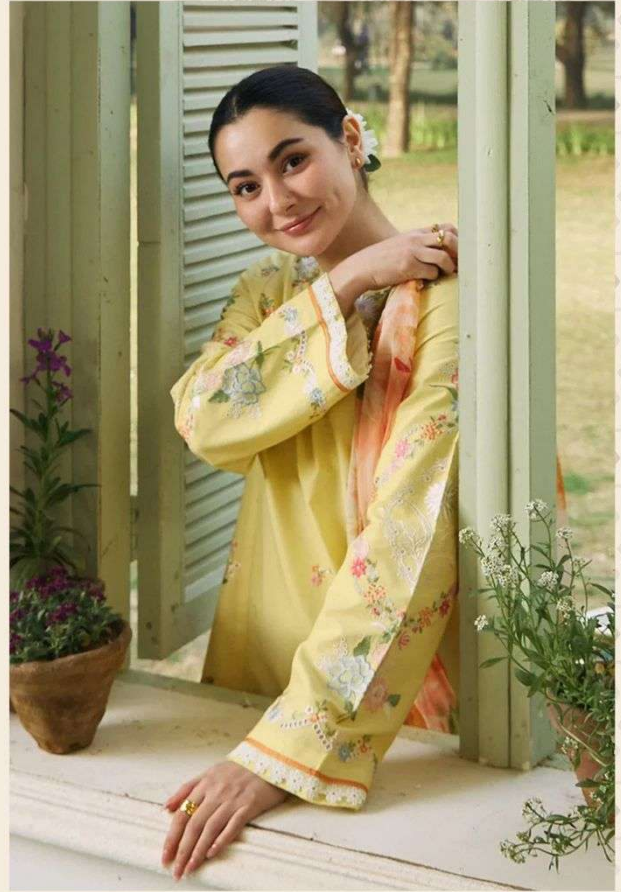

**R-1297 D**

**READY MADE**  
COLLECTION

**CARE INSTRUCTIONS**

- DO NOT USE ANY TYPE OF BLEACH OR STAIN REMOVING CHEMICALS
- DO NOT OVER EXPOSE DAMP FABRIC TO STRONG SUNLIGHT
- IRON AT MODERATE TEMPERATURE