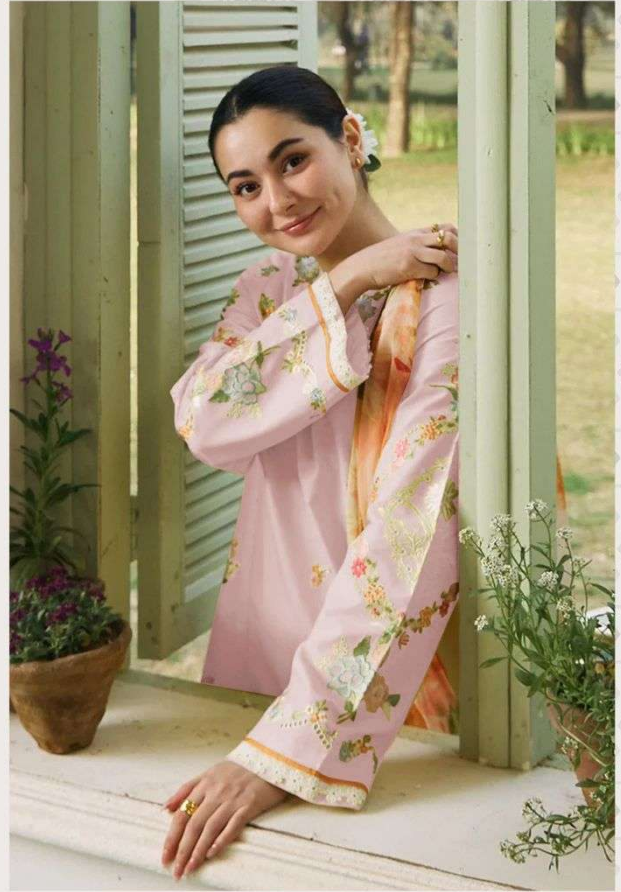

R-1297 C

READY MADE
COLLECTION

CARE INSTRUCTIONS

- DO NOT USE ANY TYPE OF BLEACH OR STAIN REMOVING CHEMICALS
- DO NOT OVER EXPOSE DAMP FABRIC TO STRONG SUNLIGHT
- IRON AT MODERATE TEMPERATURE