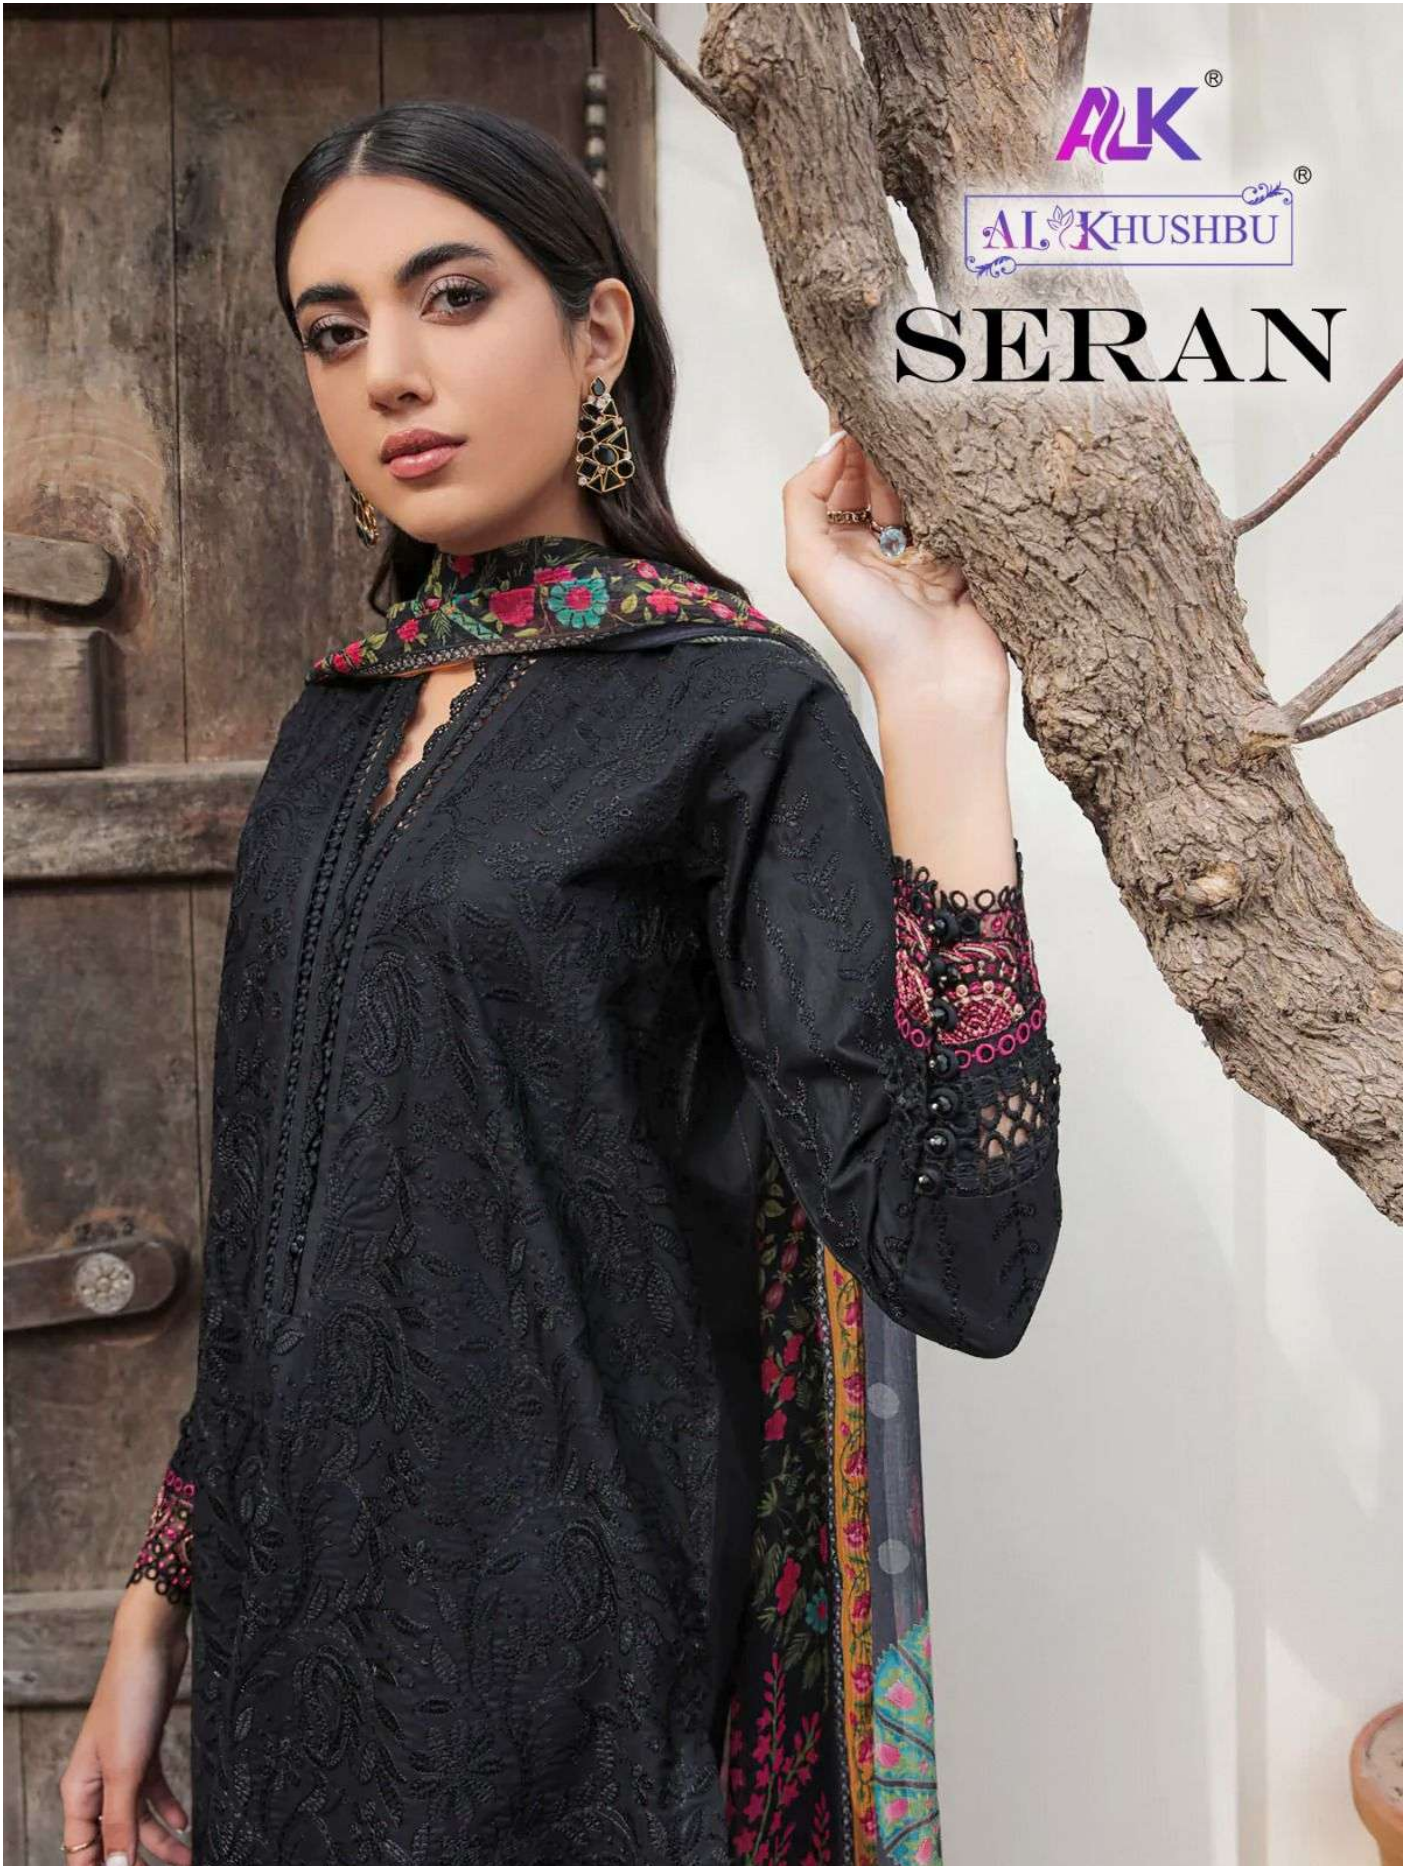

ALK[®]

AL KHUSHBU[®]

SERAN

ALK®
A.L. KHUSHBU®
SERAN

ALK D.No.5021

TOP
Cambic Cotton with
Heavy Embroidery Work

BOTTOM-INNER
Semi Lawn

DUPATTA
Silver Siffone printed

ALK[®]
AL KHUSHBU[®]
SERAN

ALK D.No.5021

TOP

Cambric Cotton with
Heavy Embroidery Work

BOTTOM-INNER

Semi Lawn

DUPATTA

Silver Siffone printed

ALK[®]

AL KHUSHBU[®]

SERAN

ALK D.No.5022

TOP

Cambric Cotton with
Heavy Embroidery Work

BOTTOM-INNER

Semi Lawn

DUPATTA

Silver Siffone printed

ALK[®]

AL KHUSHBU[®]

SERAN

ALK
AL KHUSHBU
SERAN

ALK D.No.5021
TOP
Cambrie Cotton with Heavy Embroidery Work
BOTTOM-INNER
Semi Lawn
DUPATTA
Silver Siffone printed

ALK
AL KHUSHBU
SERAN