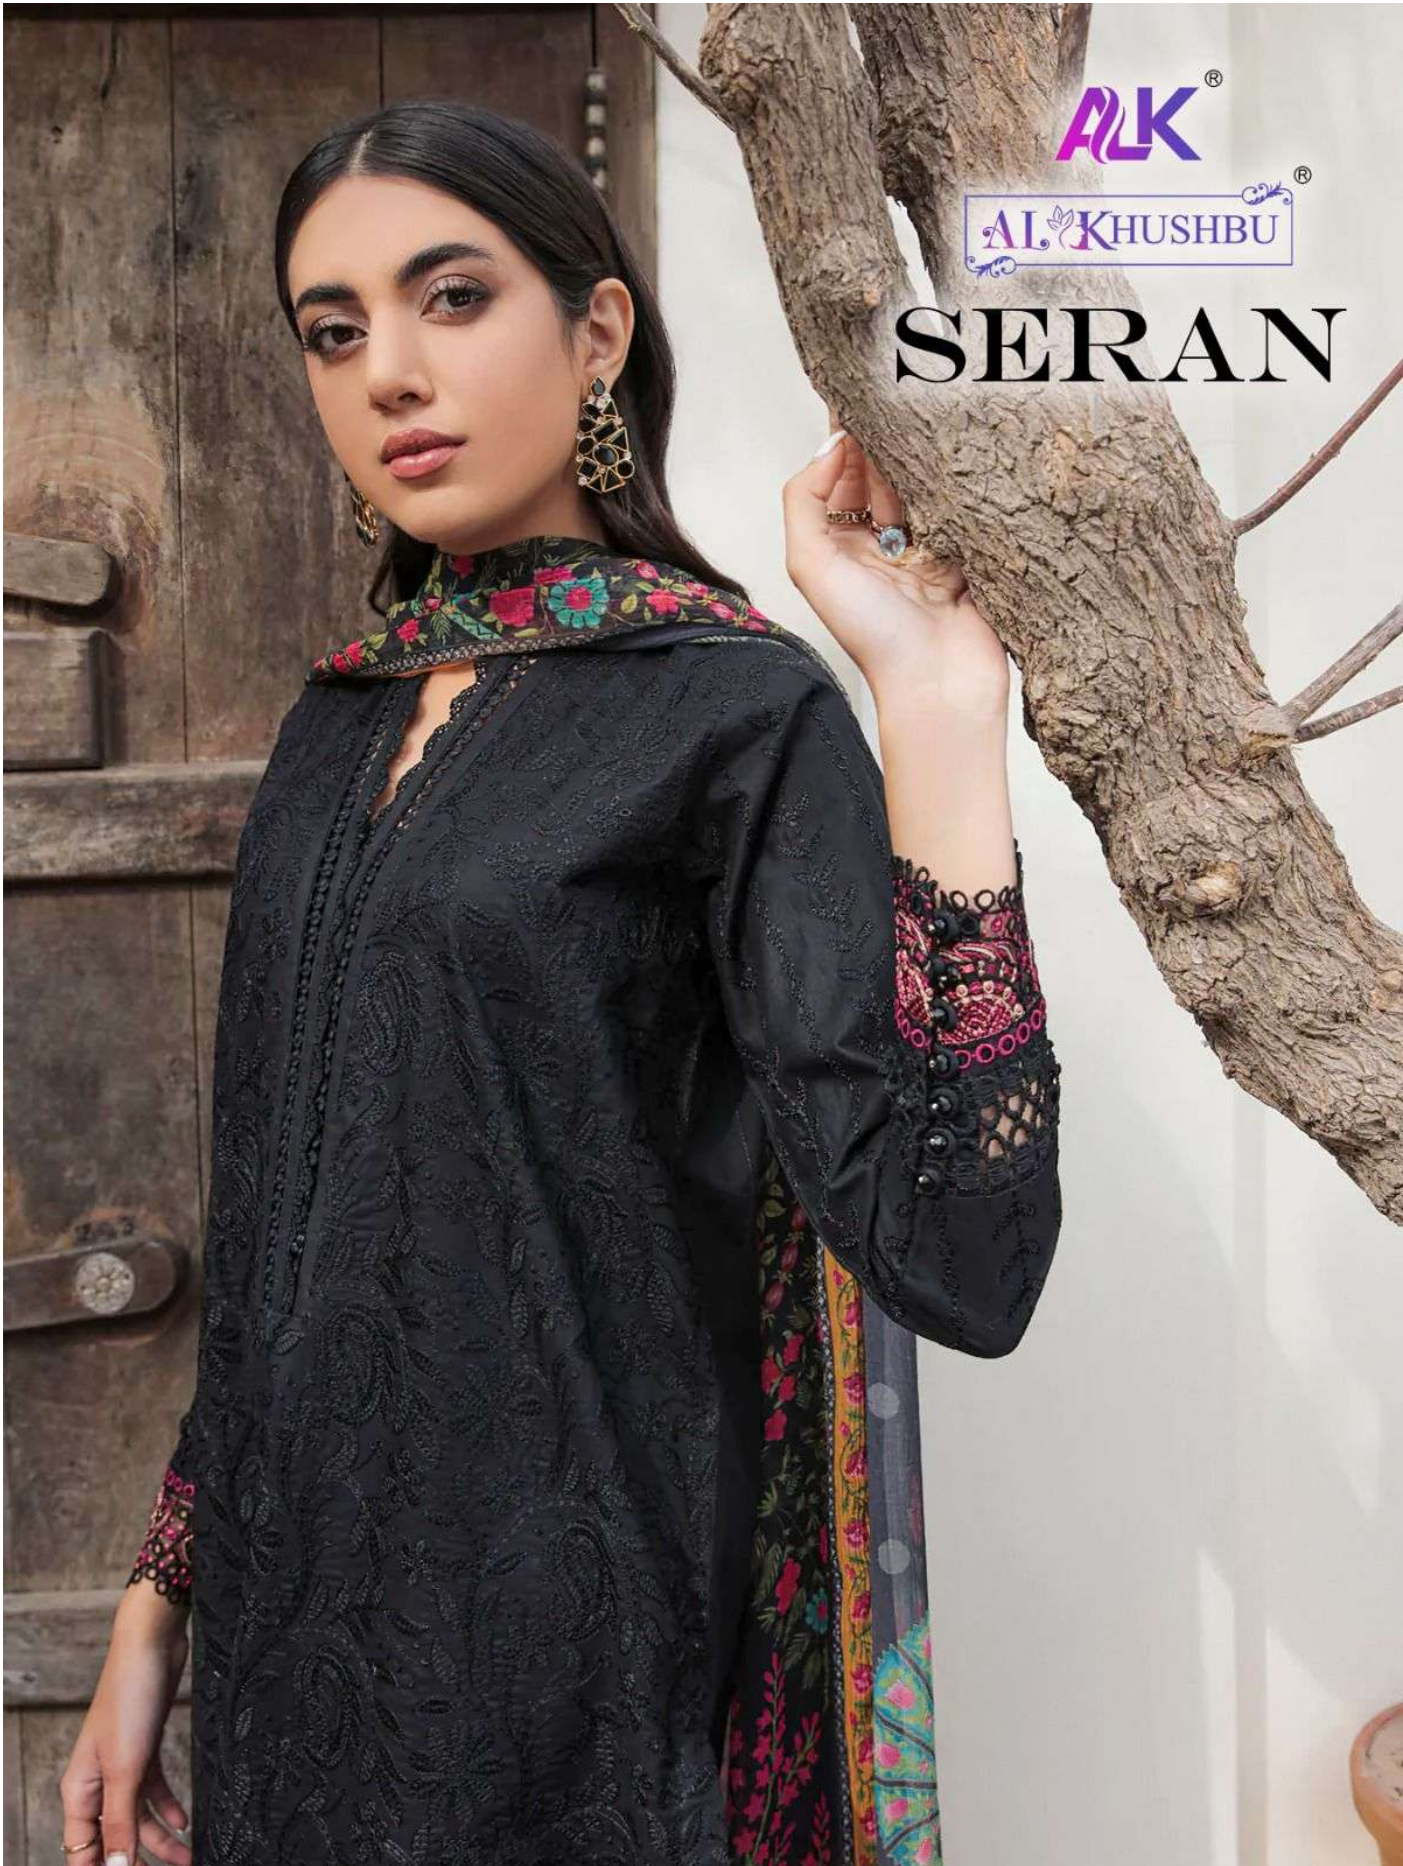

ALK<sup>®</sup>

AL KHUSHBU<sup>®</sup>

SERAN

**ALK**  
AL KHUSHBU  
**SERAN**

  
ALK D.No.5022

**TOP**  
Cambrie Cotton with  
Heavy Embroidery Work

**BOTTOM-INNER**  
Semi Lawn

**DUPATTA**  
Silver Sifone printed

**ALK**  
A.L.KHUSHBU  
**SERAN**

**ALK D.No.5021**  
**TOP**  
Cambic Cotton with  
Heavy Embroidery Work  
**BOTTOM-INNER**  
Semi Lawn  
**DUPATTA**  
Silver Siffone printed

**ALK**<sup>®</sup>  
**AL KHUSHBU**<sup>®</sup>  
**SERAN**

**ALK D.No.5021**

**TOP**

Cambric Cotton with  
Heavy Embroidery Work

**BOTTOM-INNER**

Semi Lawn

**DUPATTA**

Silver Siffone printed

**ALK**<sup>®</sup>

Silver Siffone printed

ALK<sup>®</sup>

AL KHUSHBU<sup>®</sup>

SERAN

**ALK**  
AL KHUSHBU  
**SERAN**

ALK D.No.5021  
TOP  
Cambrie Cotton with Heavy Embroidery Work  
BOTTOM-INNER  
Semi Lawn  
DUPATTA  
Silver Siffone printed