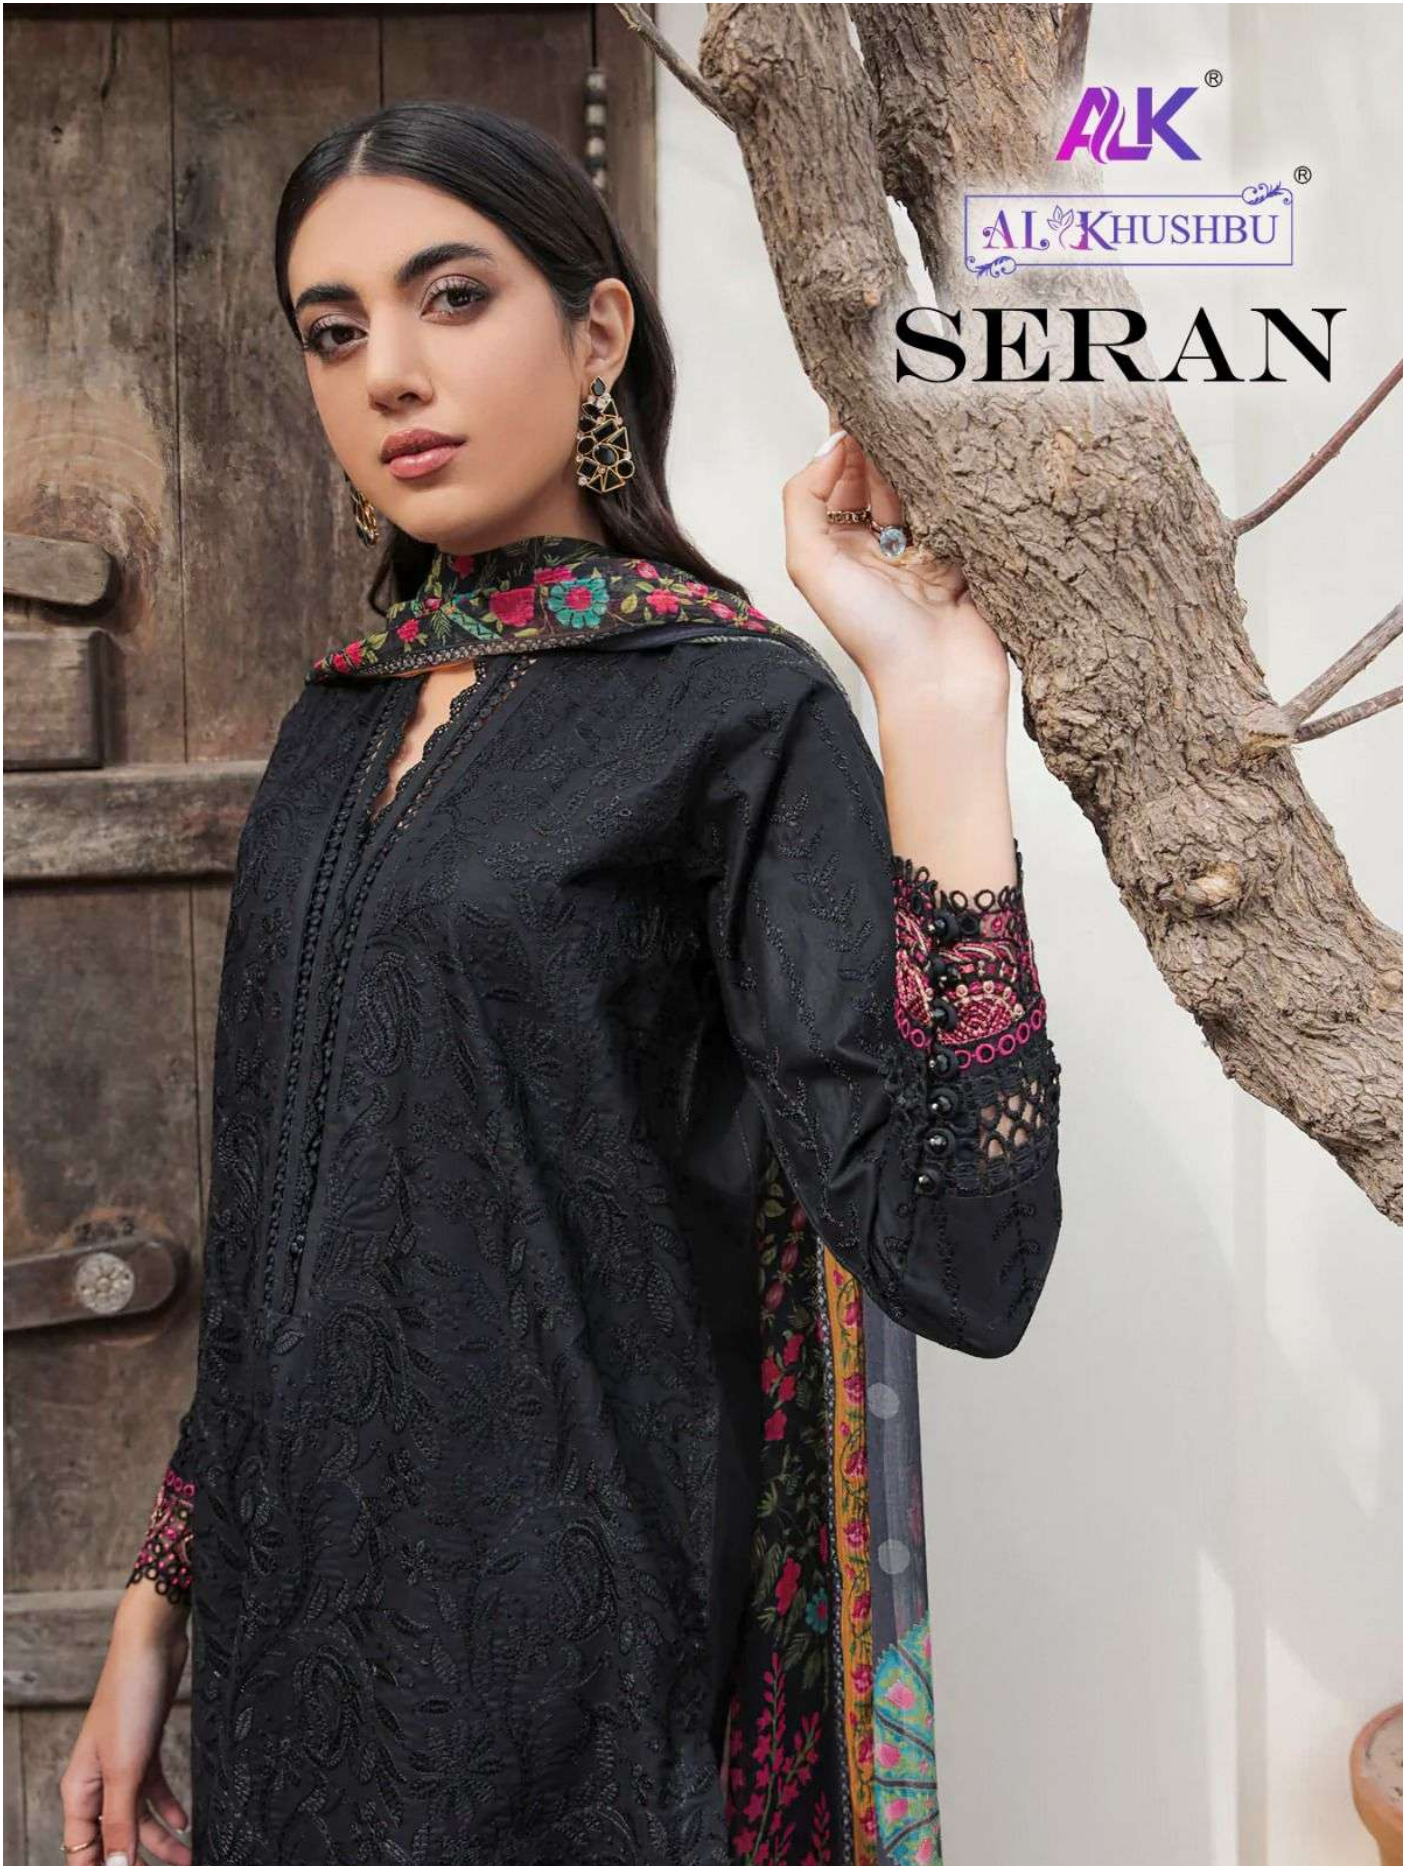

ALK[®]

AL KHUSHBU[®]

SERAN

ALK
AL KHUSHBU
SERAN

ALK D.No.5022
TOP
Cambrie Cotton with
Heavy Embroidery Work
BOTTOM-INNER
Semi Lawn
DUPATTA
Silver Sifone printed

ALK
A.L. KHUSHBU
SERAN

ALK D.No.5021
TOP
Cambic Cotton with
Heavy Embroidery Work
BOTTOM-INNER
Semi Lawn
DUPATTA
Silver Siffone printed

ALK[®]
AL KHUSHBU[®]
SERAN

ALK D.No.5021

TOP

Cambric Cotton with
Heavy Embroidery Work

BOTTOM-INNER

Semi Lawn

DUPATTA

Silver Siffone printed

ALK[®]

AL KHUSHBU[®]

SERAN

ALK D.No.5022

TOP

Cambric Cotton with
Heavy Embroidery Work

BOTTOM-INNER

Semi Lawn

DUPATTA

Silver Siffone printed

ALK[®]

AL KHUSHBU[®]

SERAN

ALK
AL KHUSHBU
SERAN

ALK D.No.5021
TOP
Cambic Cotton with Heavy Embroidery Work
BOTTOM-INNER
Semi Lawn
DUPATTA
Silver Siffone printed

ALK
AL KHUSHBU
SERAN