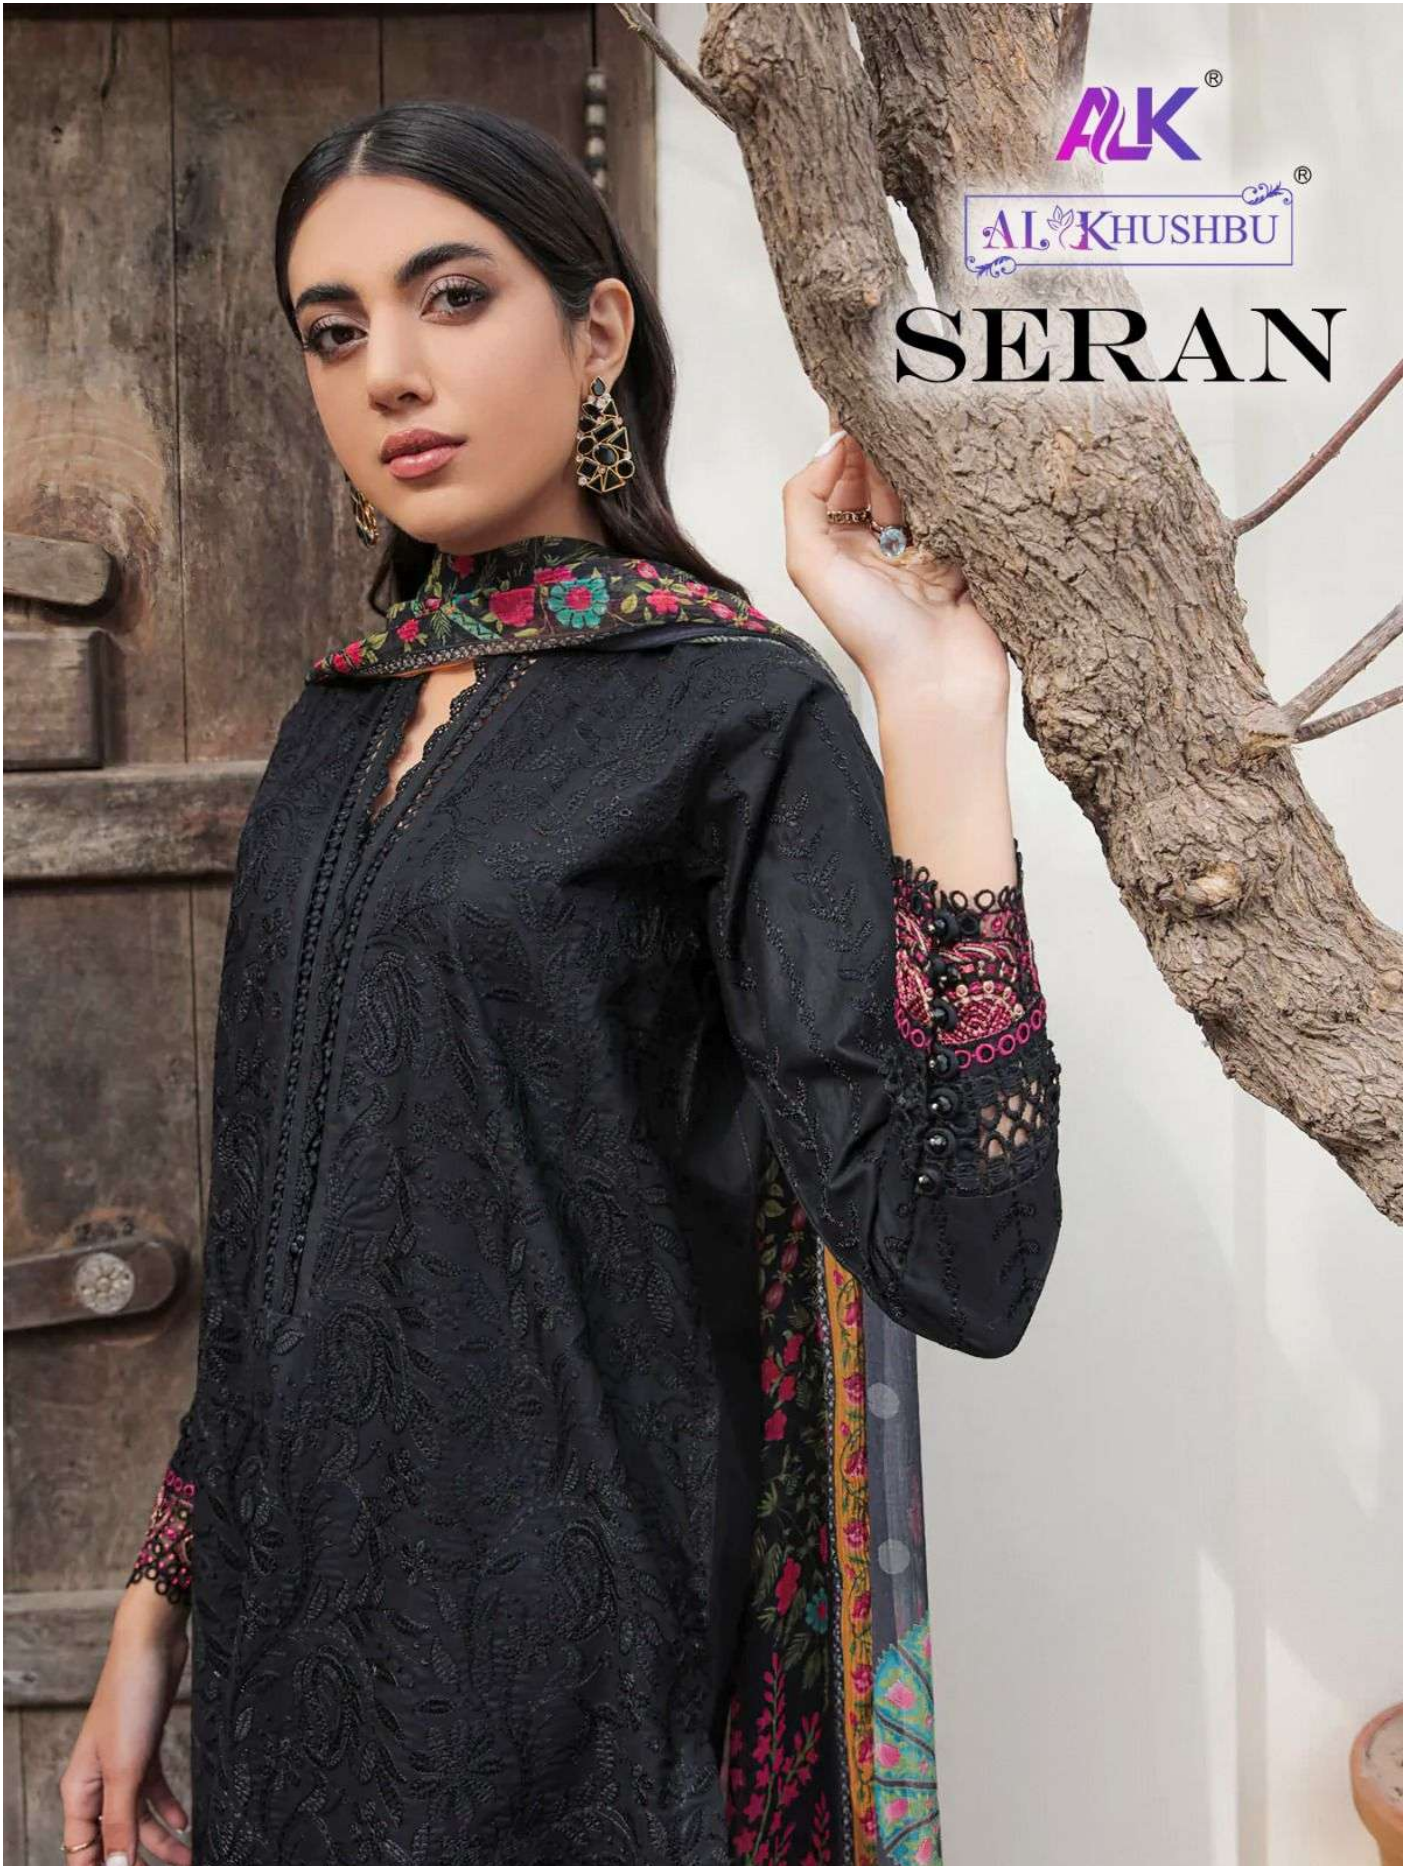

ALK<sup>®</sup>

AL KHUSHBU<sup>®</sup>

SERAN

**ALK**  
AL KHUSHBU  
**SERAN**

  
ALK D.No.5022

**TOP**  
Cambrie Cotton with  
Heavy Embroidery Work

**BOTTOM-INNER**  
Semi Lawn

**DUPATTA**  
Silver Sifone printed

**ALK**  
A.L.KHUSHBU  
**SERAN**

**ALK D.No.5021**  
**TOP**  
Cambic Cotton with  
Heavy Embroidery Work  
**BOTTOM-INNER**  
Semi Lawn  
**DUPATTA**  
Silver Siffone printed

**ALK**<sup>®</sup>  
**AL KHUSHBU**<sup>®</sup>  
**SERAN**

**ALK D.No.5021**

**TOP**

Cambric Cotton with  
Heavy Embroidery Work

**BOTTOM-INNER**

Semi Lawn

**DUPATTA**

Silver Siffone printed

**ALK**<sup>®</sup>

Silver Siffone printed

ALK<sup>®</sup>

AL KHUSHBU<sup>®</sup>

SERAN

**ALK**  
AL KHUSHBU  
**SERAN**

ALK D.No.5021  
TOP  
Cambrie Cotton with Heavy Embroidery Work  
BOTTOM-INNER  
Semi Lawn  
DUPATTA  
Silver Siffone printed