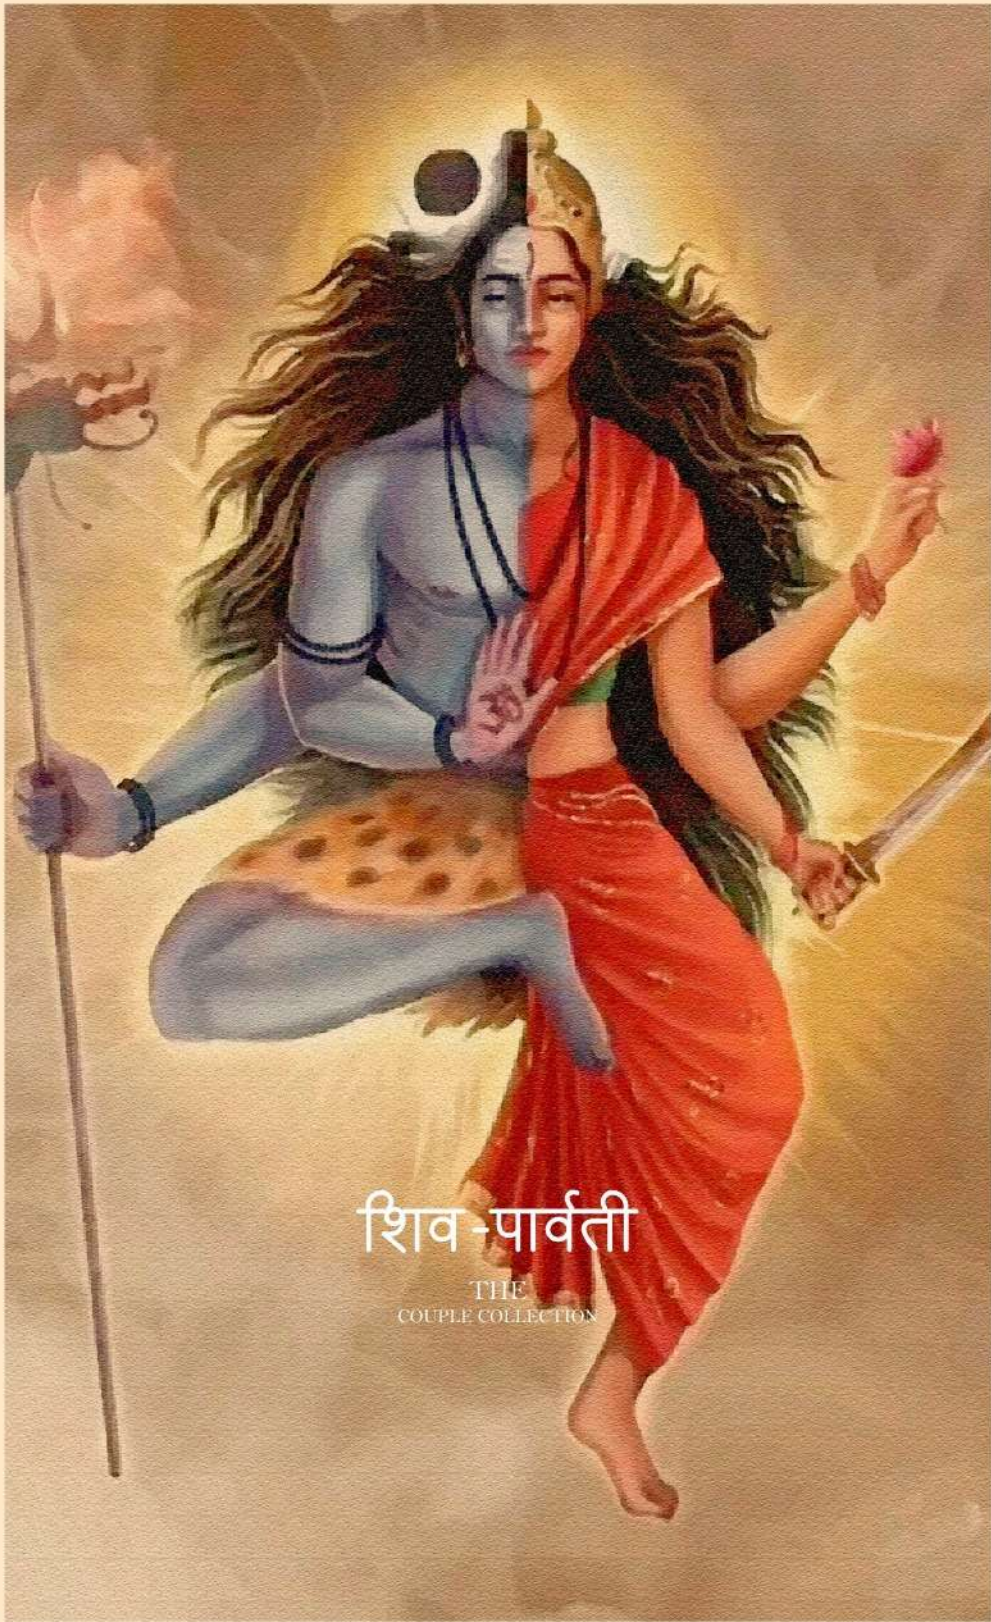

REWAA  
*Flowing Fashion*

शिव - पार्वती

RSW-22

RSM-22

REWAA  
*Evening Fashion*

शिव-पार्वती

RSM-20

  
**REWAA**  
*Flowing Fashion*

# शिव-पार्वती

RSW-21

RSM-21

  
REWAA  
*Flourish Fashion*

शिव-पार्वती

RSW-20

REWAA  
*Flowing Fashion*

शिव - पार्वती

RSW-22

RSM-22

REWAA  
*Glamour & Fashion*

शिव-पार्वती

RSW-22

  
REWAA  
*Flaming Fashion*

शिव - पार्वती

RSW-21

## REWAA-SHIV-PARVATI

Category	D.No	Fabric	Type	Size
LADIES WEAR	RSW-19	P.V SILK WITH FOIL PRINT	LEHENGA WITH TOP(NO DUPATTA)	38 AND 42
MENS WEAR	RSM-19	P.V SILK WITH FOIL PRINT	LONG ANARKALI SHERWANI WITH PENT	38/40/42
LADIES WEAR	RSW-20	LK WITH FOIL PRINT & FAUX GEORGETTE DUP	BLOUSE,LEHENGA,SHRUG&DUPATTA	38 AND 42
MENS WEAR	RSM-20	P.V SILK WITH FOIL PRINT	SHERWANI WITH PANT	38/40/42
MENS WEAR	RSM-21	P.V SILK WITH FOIL PRINT	LONG ANARKALI SHERWANI WITH PENT	38/40/42
LADIES WEAR	RSW-21	LK WITH FOIL PRINT & FAUX GEORGETTE DUP	LEHENGA,BLOUSE & DUPATTA	38 AND 42
MENS WEAR	RSM-22	P.V SILK WITH FOIL PRINT	SHERWANI WITH CHURIDAR PENT	38/40/42
LADIES WEAR	RSW-22	LK WITH FOIL PRINT & FAUX GEORGETTE DUP	LEHENGA,BLOUSE & DUPATTA	38 AND 42
<b>NOTE : 12% GST ON ABOVE RATE</b>				