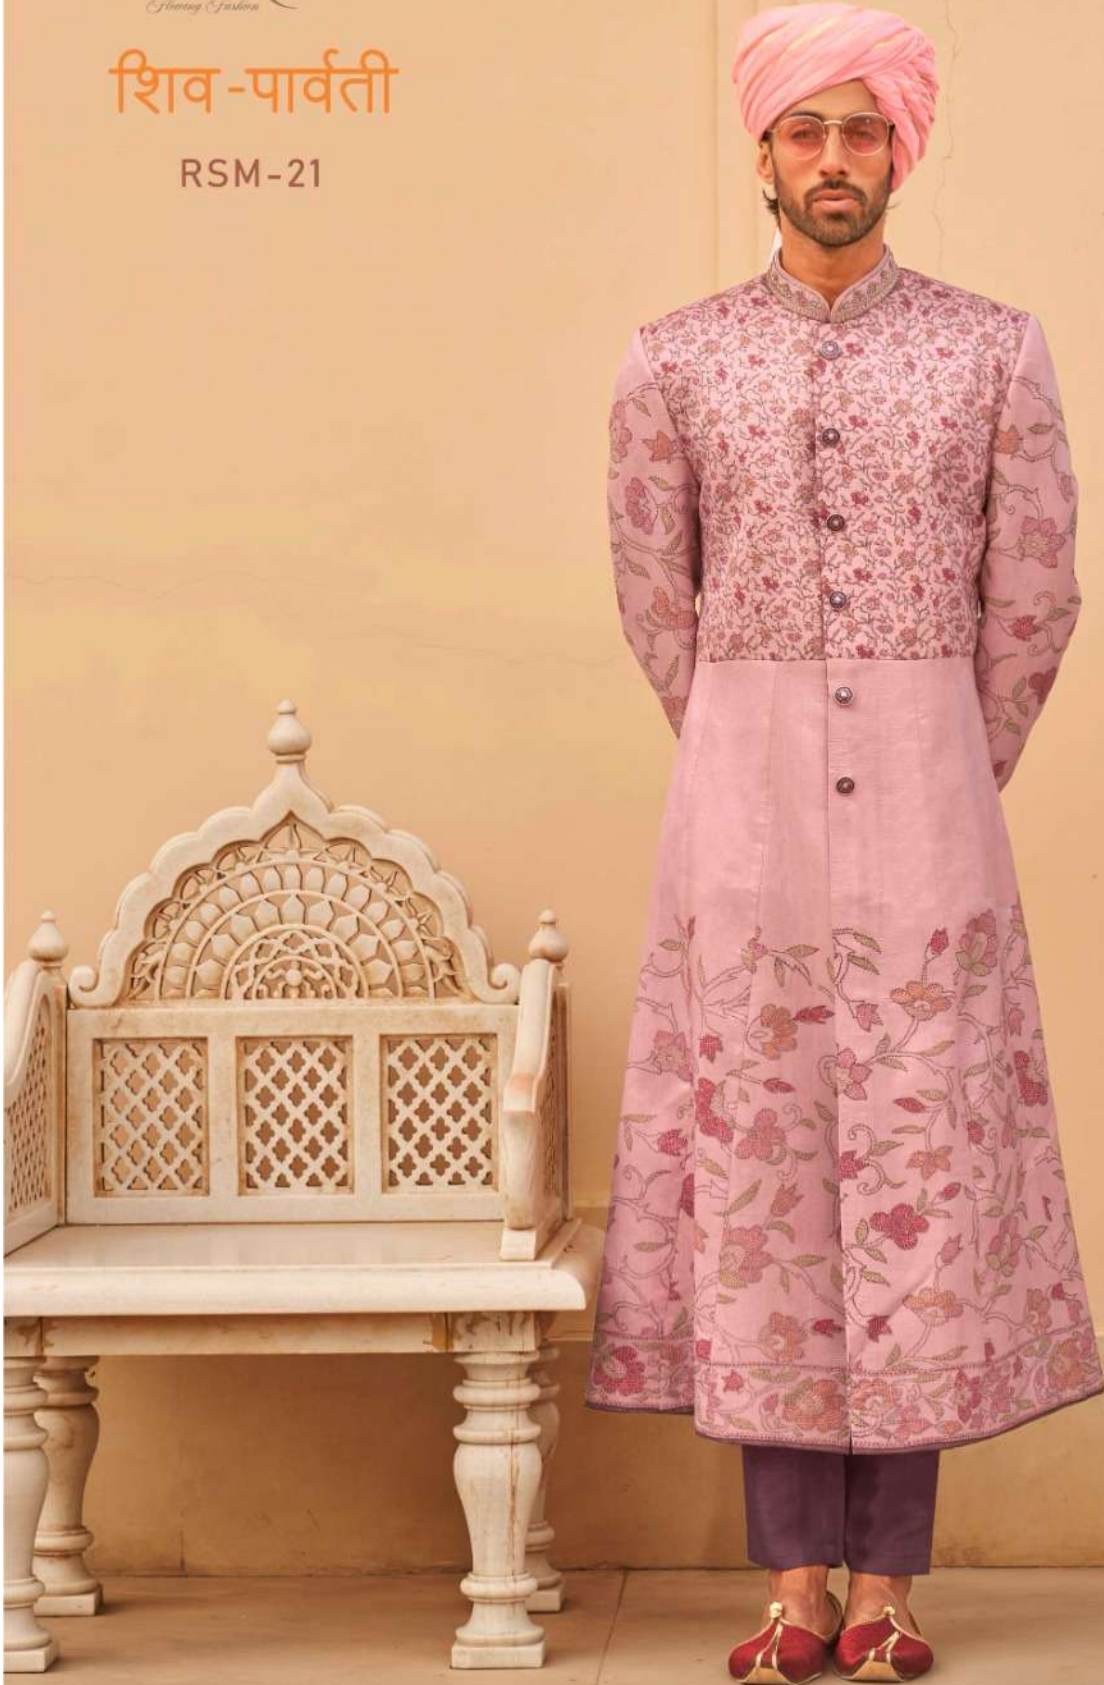

REWAA
Flowing Fashion

शिव - पार्वती

RSW-22

RSM-22

REWAA
Elevating Fashion

शिव-पार्वती

RSM-20

REWAA
Flowing Fashion

शिव-पार्वती

RSM-19

REWAA
Flowing Fashion

शिव - पार्वती

RSW-19

RSM-19

REWAA
Flaming Jewels

शिव-पार्वती

RSM-22

REWAA
Flourish & Fashion

शिव - पार्वती

RSM-21

REWAA
Flowing Fashion

शिव - पार्वती

RSW-20

RSM-20

RSW-22

REWAA
Flaming Fashion

शिव-पार्वती

RSW-21

REWAA-SHIV-PARVATI

Category	D.No	Fabric	Type	Size
LADIES WEAR	RSW-19	P.V SILK WITH FOIL PRINT	LEHENGA WITH TOP(NO DUPATTA)	38 AND 42
MENS WEAR	RSM-19	P.V SILK WITH FOIL PRINT	LONG ANARKALI SHERWANI WITH PENT	38/40/42
LADIES WEAR	RSW-20	LK WITH FOIL PRINT & FAUX GEORGETTE DUP	BLOUSE,LEHENGA,SHRUG&DUPATTA	38 AND 42
MENS WEAR	RSM-20	P.V SILK WITH FOIL PRINT	SHERWANI WITH PANT	38/40/42
MENS WEAR	RSM-21	P.V SILK WITH FOIL PRINT	LONG ANARKALI SHERWANI WITH PENT	38/40/42
LADIES WEAR	RSW-21	LK WITH FOIL PRINT & FAUX GEORGETTE DUP	LEHENGA,BLOUSE & DUPATTA	38 AND 42
MENS WEAR	RSM-22	P.V SILK WITH FOIL PRINT	SHERWANI WITH CHURIDAR PENT	38/40/42
LADIES WEAR	RSW-22	LK WITH FOIL PRINT & FAUX GEORGETTE DUP	LEHENGA,BLOUSE & DUPATTA	38 AND 42
NOTE : 12% GST ON ABOVE RATE				