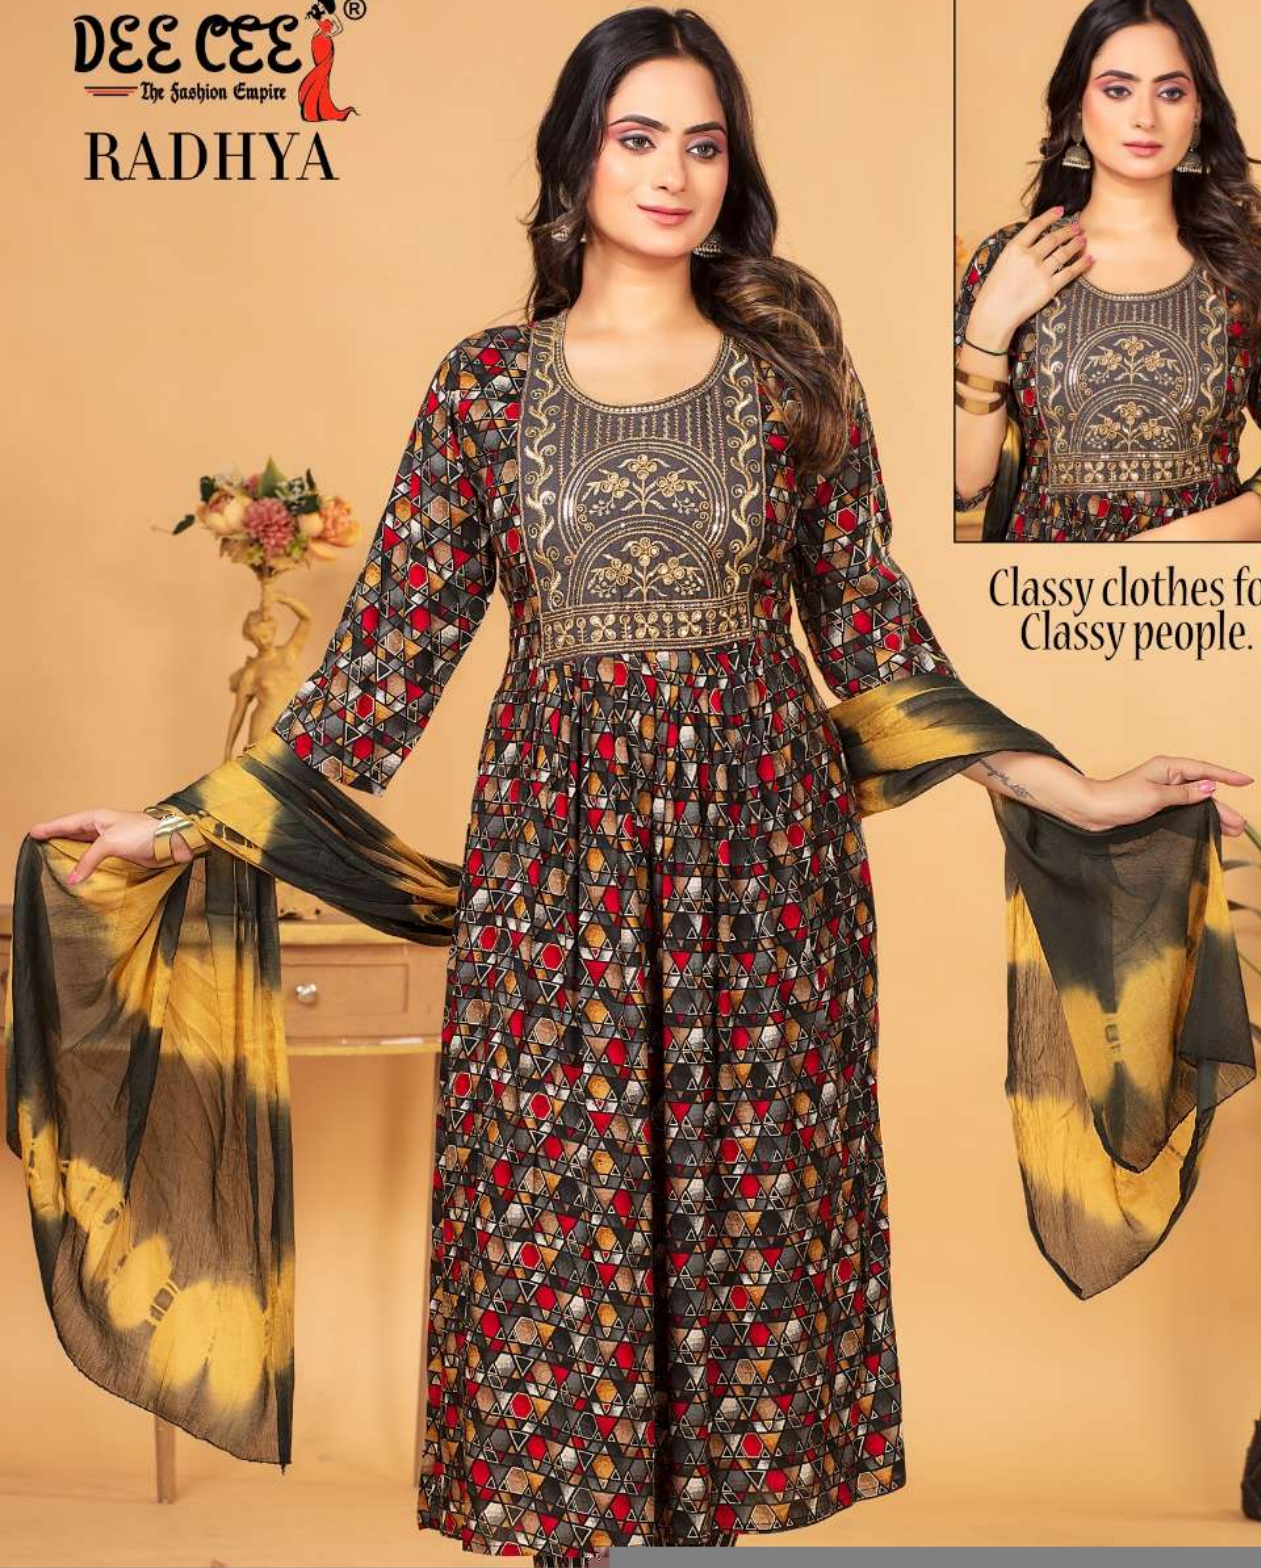

Classy clothes for
Classy people.