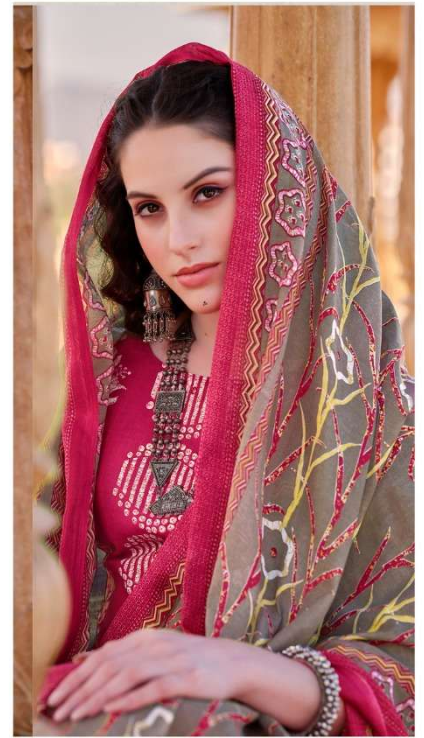

BelliZa®
Designer Studio

MASHUQA
VOL - 02