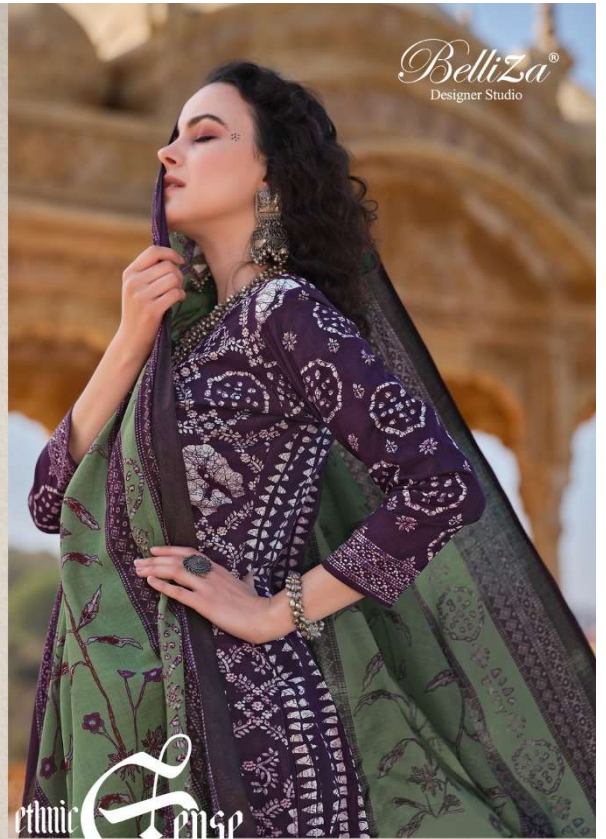

Belliza®
Designer Studio

ethnic *Sense*

554-003