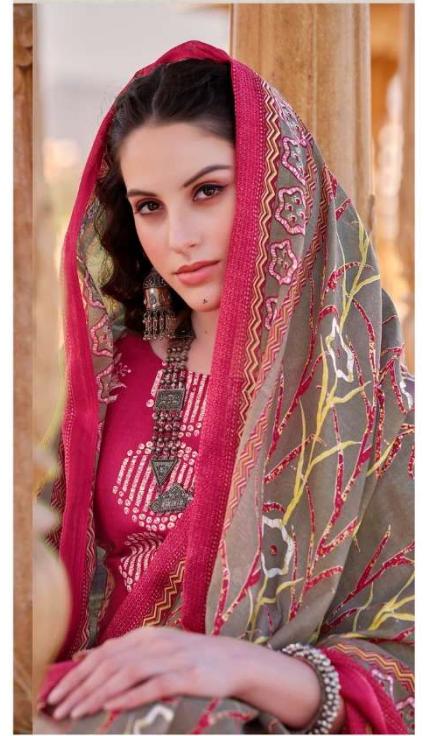

BelliZa®
Designer Studio

MASHUQA
VOL - 02