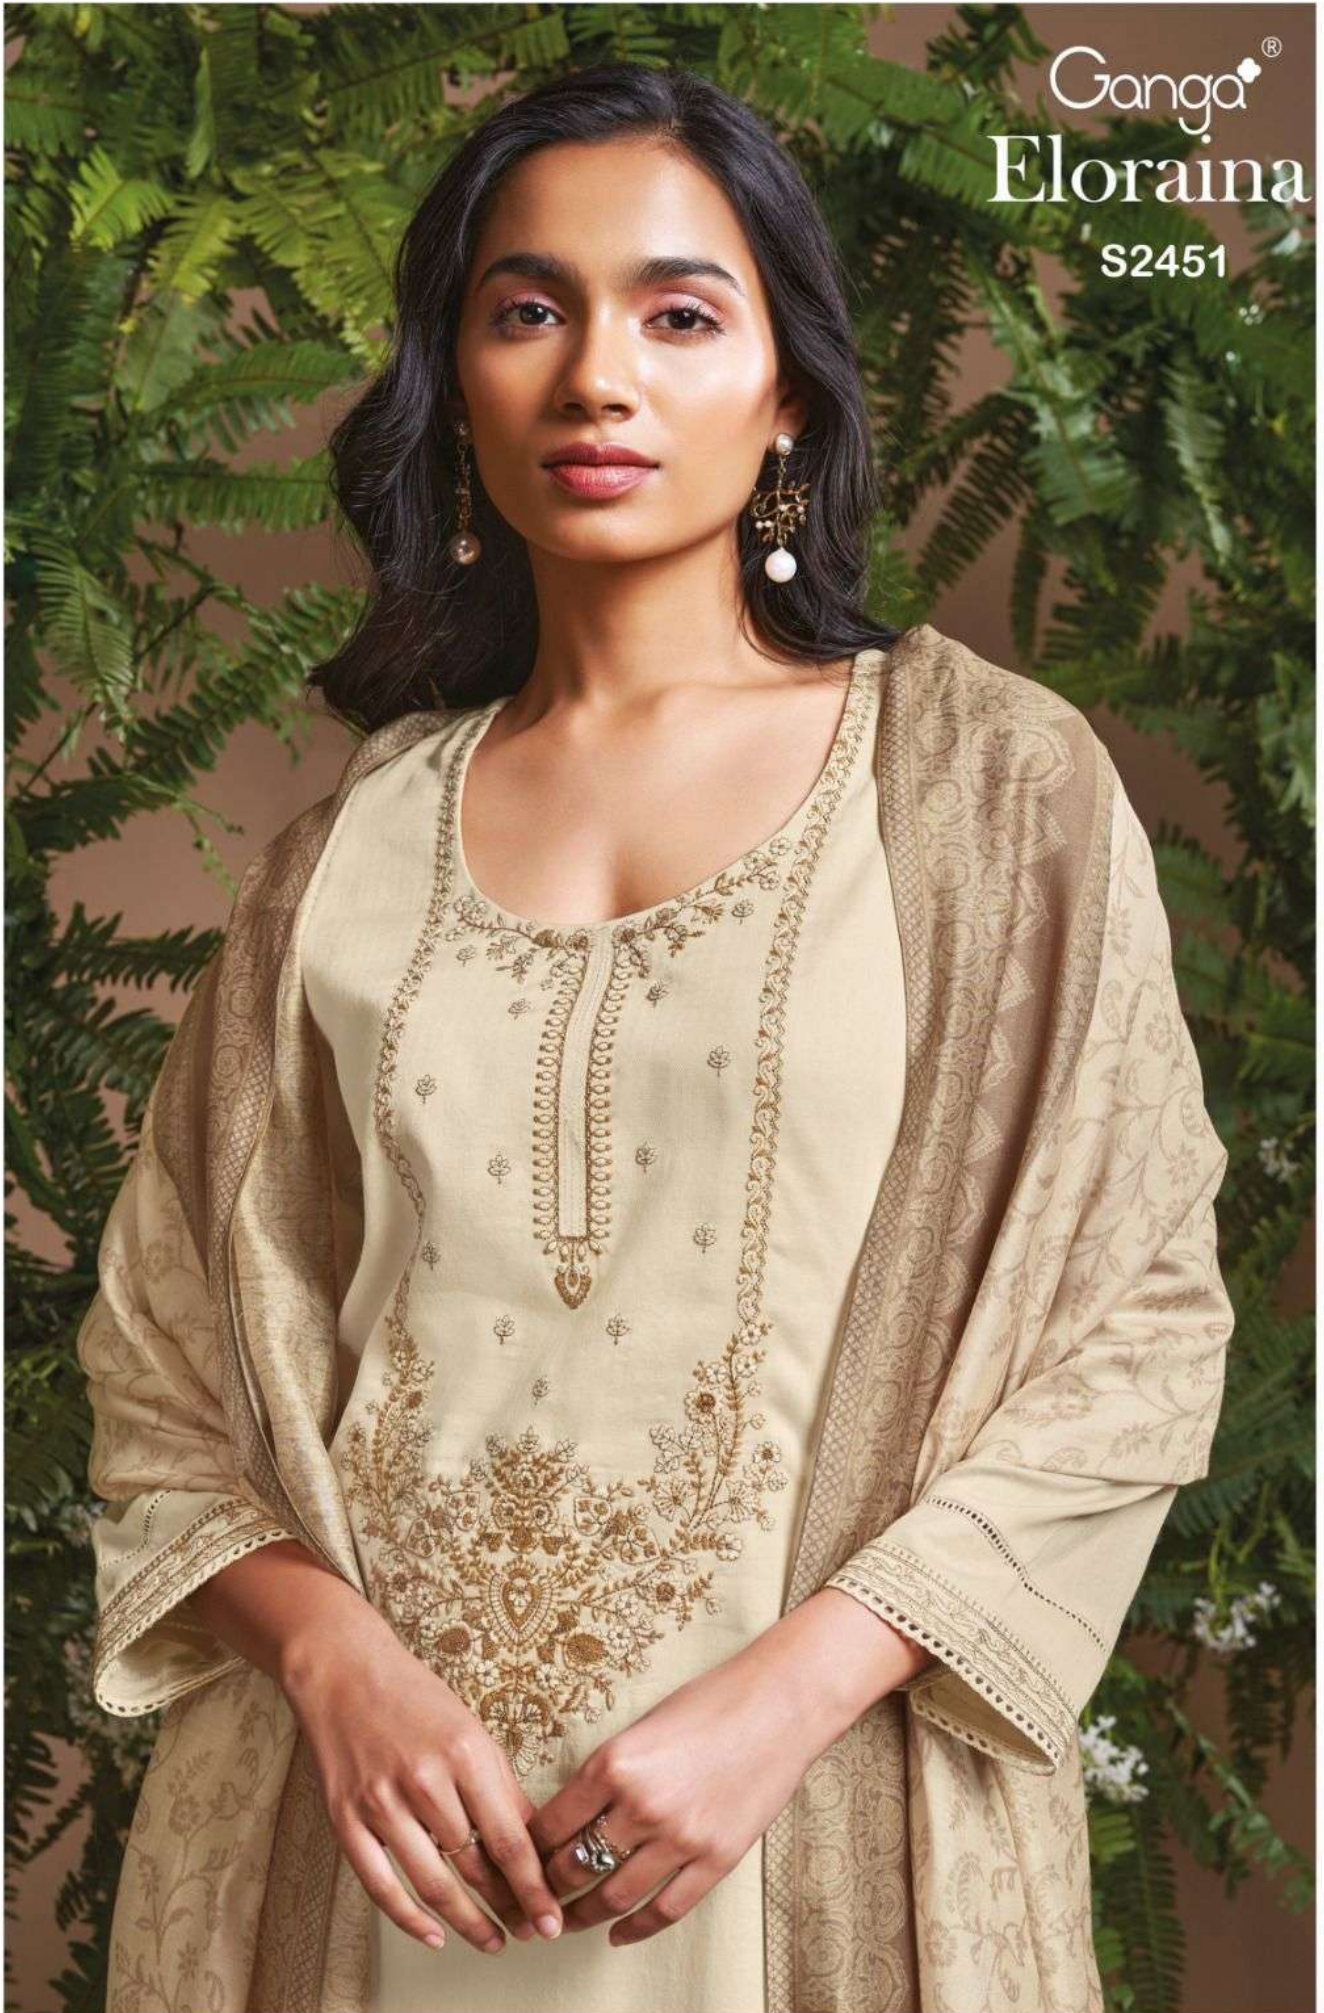

Ganga®
Eloraina

S2451

Ganga®

S2451-A

Ganga®

S2451-A

S2451-B

Ganga®
Eloraina
S2451- A/B

S2451-B

PRODUCT NAME	<i>ELORAINA</i>
D.NO.	S2451
DESCRIPTION	TOP PREMIUM COTTON PATTERN SOLID WITH NECK & DAMAN EMBROIDERY WITH LACE BOTTOM PREMIUM COTTON SOLID COLOUR DUPATTA FINEST BEMBERG LAWN PRINTED
HSN CODE	520851
WHOLESALE PRICE	1910/- EACH+GST(EXTRA)

Ganga®
Eloraina

S2451