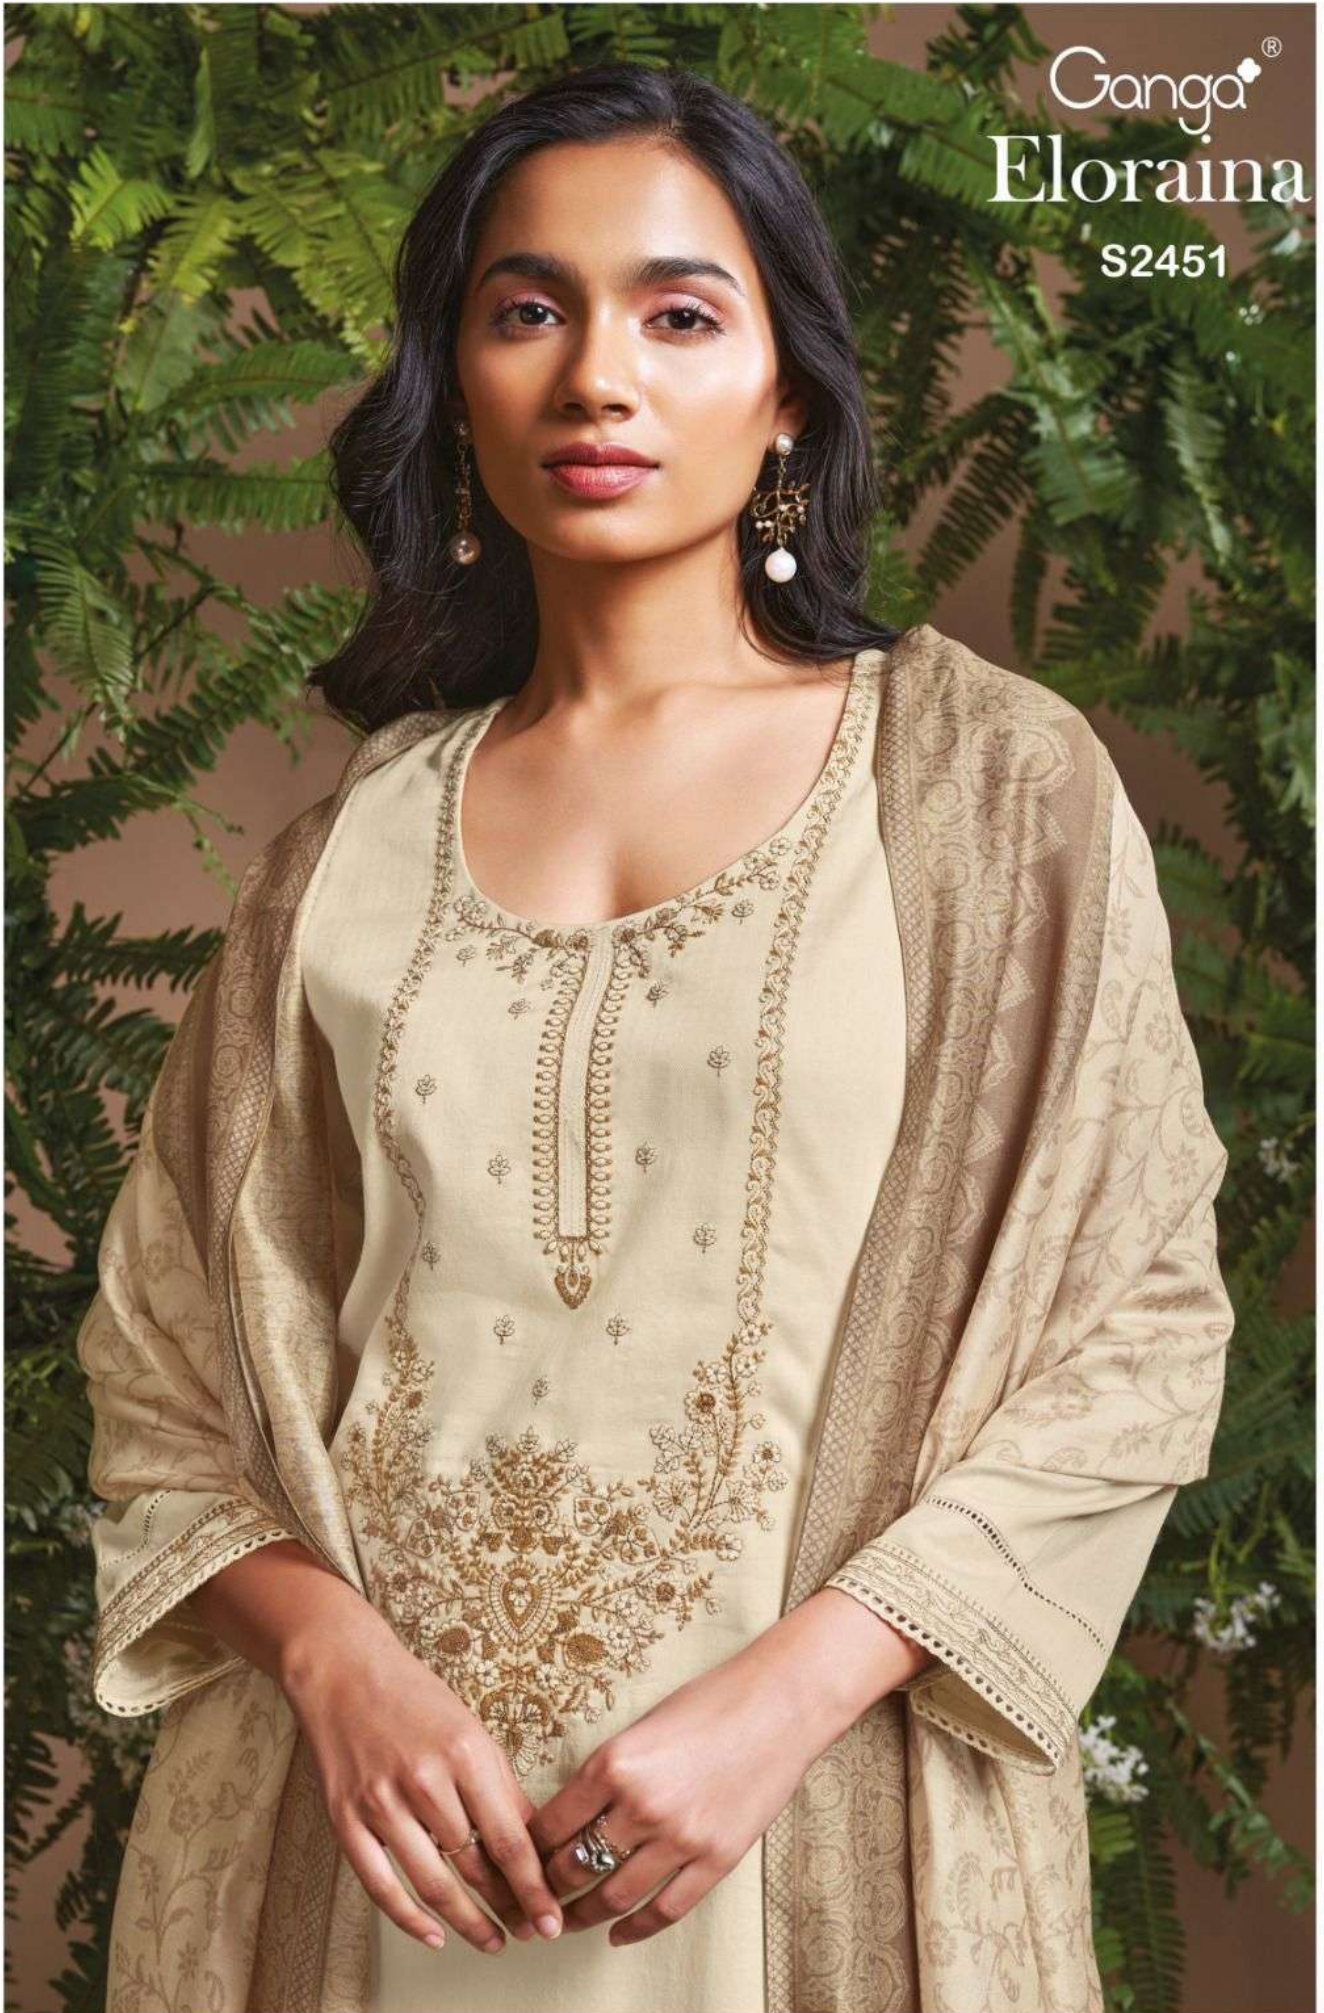

Ganga®
Eloraina

S2451

Ganga®

S2451-A

Ganga®

S2451-A

S2451-B

Ganga®
Eloraina
S2451- A/B

S2451-B

PRODUCT NAME	<i>ELORAINA</i>
D.NO.	S2451
DESCRIPTION	TOP PREMIUM COTTON PATTERN SOLID WITH NECK & DAMAN EMBROIDERY WITH LACE BOTTOM PREMIUM COTTON SOLID COLOUR DUPATTA FINEST BEMBERG LAWN PRINTED
HSN CODE	520851
WHOLESALE PRICE	1910/- EACH+GST(EXTRA)

Ganga[®]
Eloraina

S2451