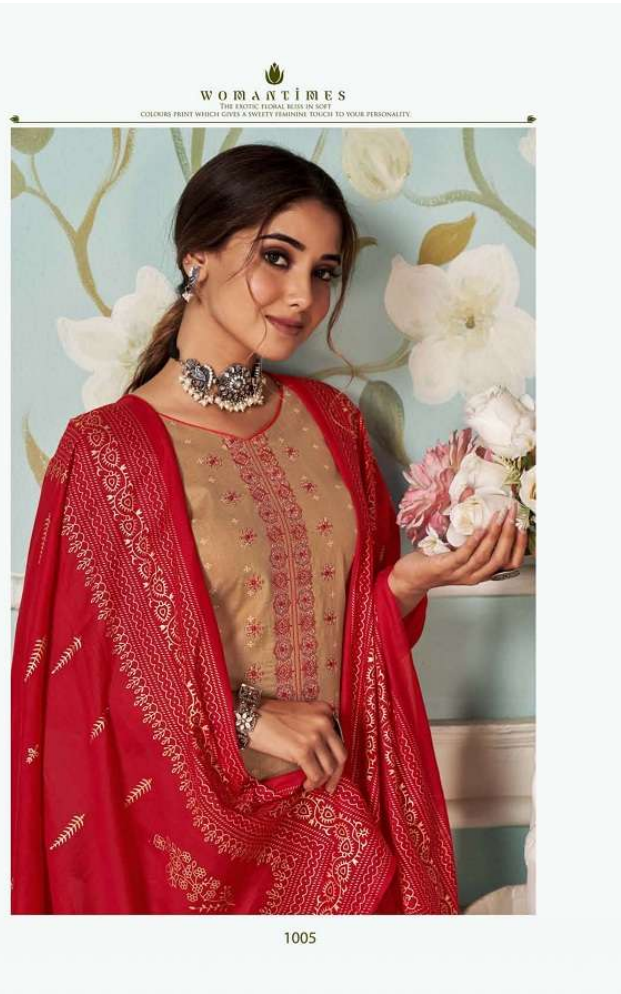

VASTU
by Revoline

ELIRA

VASTU
by revoline

ELIRA

WOMANITIES

THE FINEST COLORS BLEND IN SOFT
COLORS PRINT WHICH GIVES A SWEETY FEMININE TOUCH TO YOUR PERSONALITY.

VASTU
Signature

1001

WOMANTIRES
THE EXOTIC FLORAL BLEND IN SOFT
COUNOUR PRINT WHICH GIVES A SWEETY FRAGRANCE TOUCH TO YOUR PERSONALITY.
1002

VASTU
Heritage

WOMANTIMES
THE EXOTIC, FEMINE BLISS IN NEAT
CENTURIES PRINT WHICH GIVES A SWEETLY FRESHNESS TOUCH TO YOUR PERSONALITY.
1003

WOMANITIES

THE FINEST FABRIC BLEND IN SUEDE
COLOURS PRINT WHICH GIVES A SWEETLY FEMININE TOUCH TO YOUR PERSONALITY.

VASTU
Academy

1005

WOMANTINES
THE EXOTIC FEDERAL BISHI IN SOFT
COLOURS PRINT WHICH GIVES A SWEET FLEASOME TOUCH TO YOUR PERSONALITY
1006