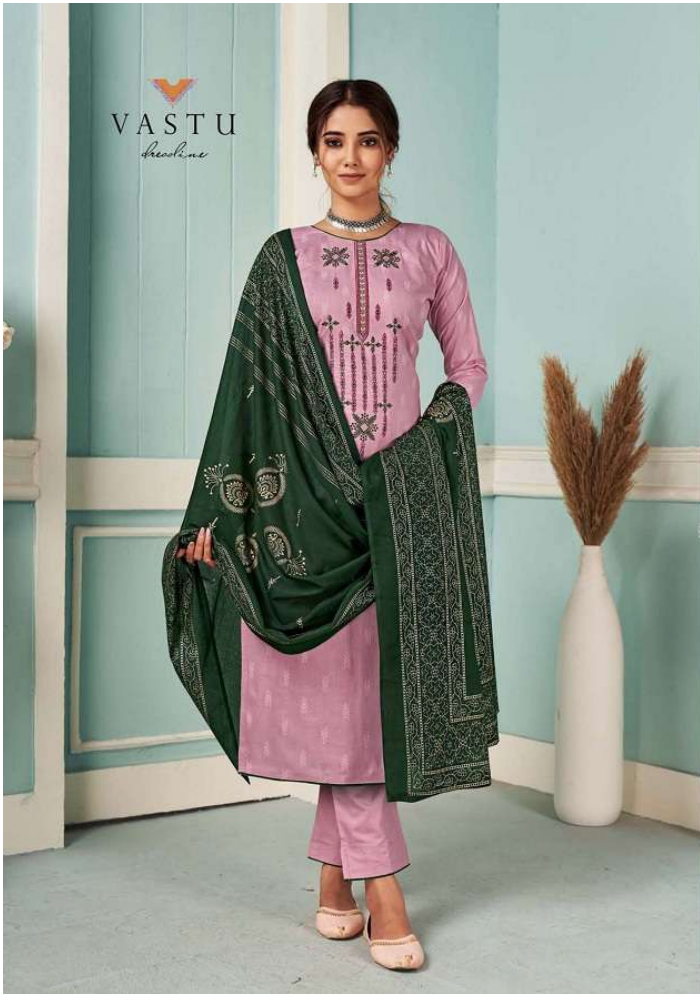

VASTU
by Revoline

ELIRA

VASTU
by revoline

ELIRA

WOMANITIES

THE FINEST COLORS BLEND IN SOFT
COLORS PRINT WHICH GIVES A SWEETY FEMININE TOUCH TO YOUR PERSONALITY.

VASTU
Signature

1001

WOMANTIRES
THE EXOTIC FLORAL BLEND IN SOFT
COUNOUR PRINT WHICH GIVES A SWEETY FRAGRANCE TOUCH TO YOUR PERSONALITY.
1002

VASTU
Heritage

WOMANTIMES
THE EXOTIC, FEMINE BLISS IN NEAT
CENTURIES PRINT WHICH GIVES A SWEETLY FRESHNESS TOUCH TO YOUR PERSONALITY.
1003

WOMANITIES

THE FINEST FABRIC BLEND IN SUEDE
COLOURS PRINT WHICH GIVES A SWEETLY FEMININE TOUCH TO YOUR PERSONALITY.

VASTU
Academy

1005

WOMANTINES
THE EXOTIC FEDERAL BISHI IN SOFT
COLOURS PRINT WHICH GIVES A SWEET FLEASOME TOUCH TO YOUR PERSONALITY
1006