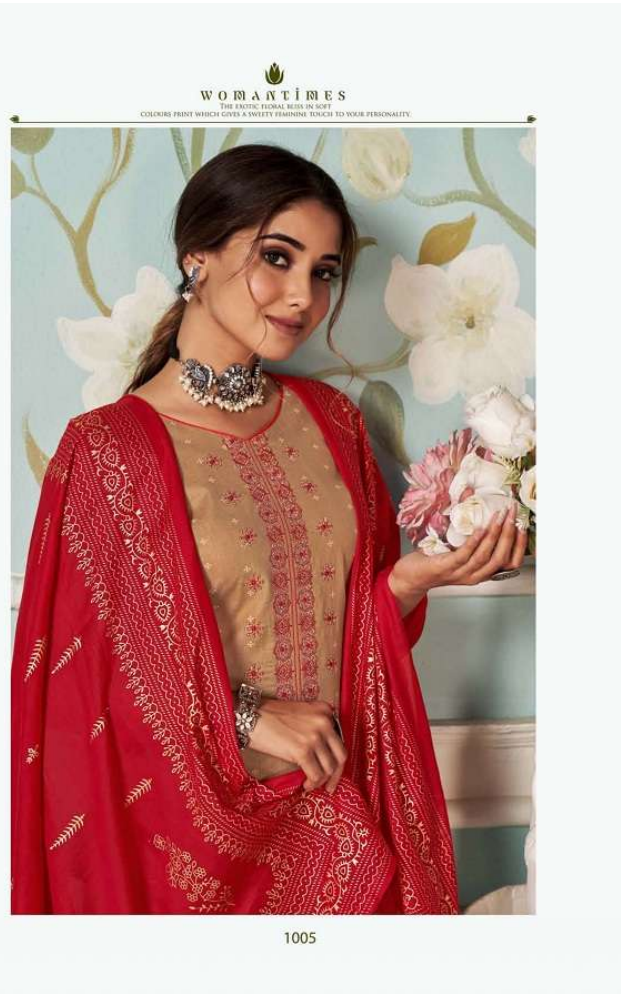

VASTU
freeline

ELIRA

VASTU
by revoline

ELIRA

WOMANITIES

THE FINEST COLORS BLEND IN SOFT
COLORS PRINT WHICH GIVES A SWEETLY FEMININE TOUCH TO YOUR PERSONALITY.

VASTU
Signature

1001

WOMANTIRES
THE EXOTIC FLORAL BLEND IN SOFT
CANDOUR PRINT WHICH GIVES A SWEETY FRAGRANCE TOUCH TO YOUR PERSONALITY.
1002

VASTU
Heritage

WOMANTIMES
THE EXOTIC, FEMINE BLISS IN NEPT
CENSURAS PRINT WHICH GIVES A SWEETLY FEMINE TOUCH TO YOUR PERSONALITY
1003

WOMANITIES

THE FINEST FABRIC BLEND IN SUEDE
COLOURS PRINT WHICH GIVES A SWEETLY FEMININE TOUCH TO YOUR PERSONALITY.

VASTU
Academy

WOMANINES
THE EXOTIC, FEDERAL BISHI IN SOFT
COLOURS PRINT WHICH GIVES A SWEETLY FLEASOME TOUCH TO YOUR PERSONALITY
1006