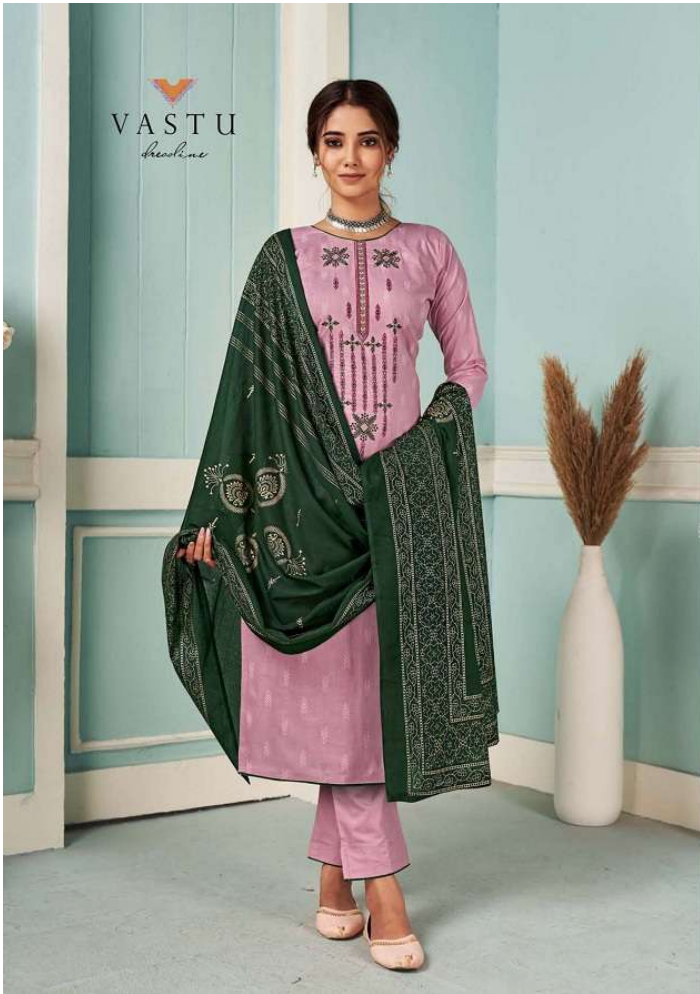

VASTU
by revoline

ELIRA

VASTU
by revoline

ELIRA

WOMANITIES

THE FINEST COLORS BLEND IN SOFT
COLORS PRINT WHICH GIVES A SWEETY FEMININE TOUCH TO YOUR PERSONALITY.

VASTU
Signature

WOMANTIRES
THE EXOTIC FLORAL BLEND IN SOFT
COUNOUR PRINT WHICH GIVES A SWEETY FRAGRANCE TOUCH TO YOUR PERSONALITY.
1002

VASTU
Heritage

WOMANTIMES
THE EXOTIC, FEMINE BLISS IN NEPT
CENTRALS PRINT WHICH GIVES A SWEETLY FEMINE TOUCH TO YOUR PERSONALITY
1003

WOMANITIES

THE FINEST FABRIC BLEND IN SUEDE
COLOURS PRINT WHICH GIVES A SWEETLY FEMININE TOUCH TO YOUR PERSONALITY.

VASTU
Academy

WOMANTINES
THE FANTASY FEMAL BEING IN SCRY
COLORFUL PRINT WHICH GIVES A SWEETLY FEMININE TOUCH TO YOUR PERSONALITY.

1005

WOMANINES
THE EXOTIC FEDERAL BISHI IN SOFT
COLOURS PRINT WHICH GIVES A SWEET FLEASOME TOUCH TO YOUR PERSONALITY
1006

1007

WOMANITIES

THE FINEST FORMAL BLEND IN SAREE
COLORS PRINT WHICH GIVES A SWEETLY FEMININE TOUCH TO YOUR PERSONALITY

WOMANTINES
THE FACILE, FEMAL, BESS IN SCOT
COLOURS PRINT WHICH GIVES A SWEETLY FEMININE TOUCH TO YOUR PERSONALITY.