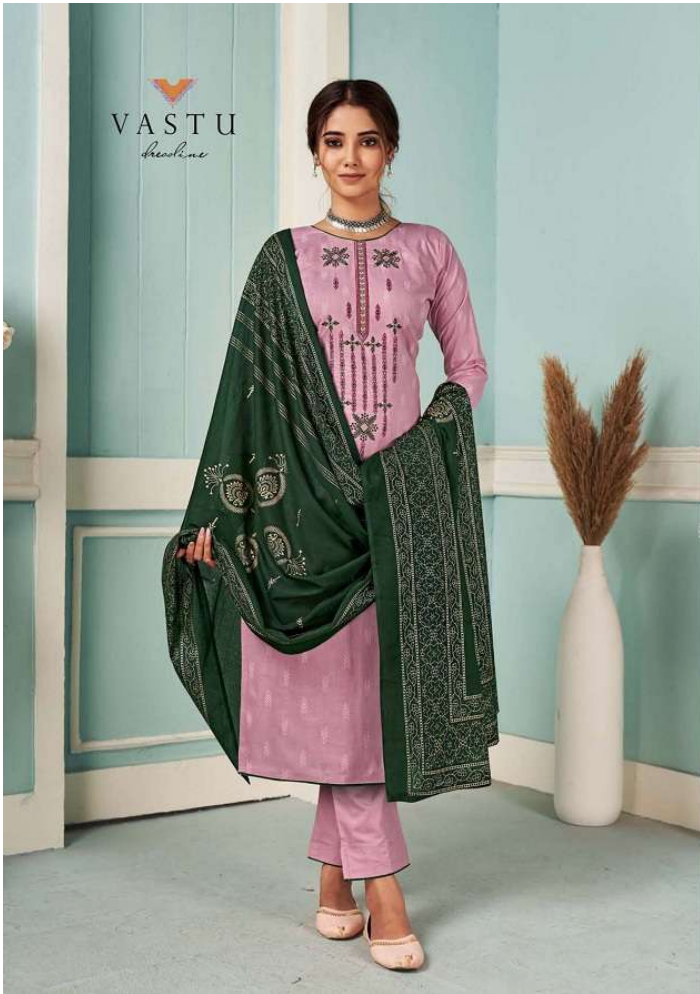

VASTU
freeline

ELIRA

VASTU
by revoline

ELIRA

WOMANITIES

THE FINEST COLORS BLEND IN SOFT
COLORS PRINT WHICH GIVES A SWEETLY FEMININE TOUCH TO YOUR PERSONALITY.

VASTU
Signature

1001

WOMANTIRES
THE EXOTIC FLORAL BLEND IN SOFT
CANDOUR PRINT WHICH GIVES A SWEETY FRAGRANCE TOUCH TO YOUR PERSONALITY.
1002

VASTU
Heritage

WOMANTIMES
THE EXOTIC, FEMINE BLISS IN NEPT
CENSURAS PRINT WHICH GIVES A SWEETLY FEMINE TOUCH TO YOUR PERSONALITY
1003

WOMANITIES

THE FINEST FABRIC BLEND IN SUEDE
COLOURS PRINT WHICH GIVES A SWEETLY FEMININE TOUCH TO YOUR PERSONALITY.

VASTU
Academy

WOMANINES
THE EXOTIC, FEDERAL BISHI IN SOFT
COLOURS PRINT WHICH GIVES A SWEETLY FLEASOME TOUCH TO YOUR PERSONALITY
1006