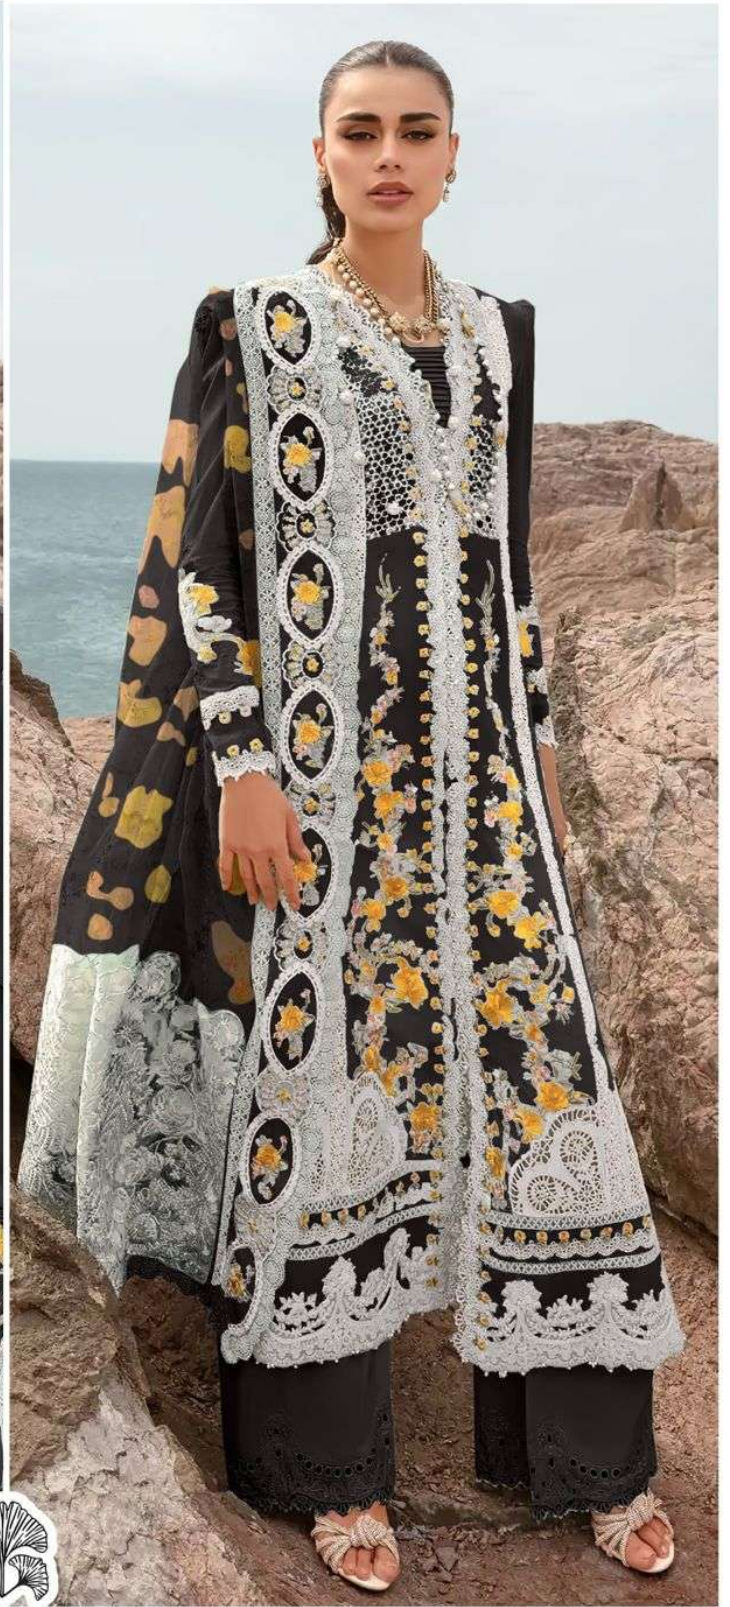

Noori Mirha

ZAHA

D.No.10334-B

TOP Cambric Cotton With
Heavy Embroidery Work

BOTTOM-INNER Semi Lawn

DUPATTA Tubby Silk with
Print

ZAHA

Noori Mirha

TOP Cambric Cotton With Heavy Embroidery Work

BOTTOM-INNER Semi Lawn

DUPATTA Tubby Silk with Print

10334-A

10334-B

10334-C

10334-D

Noori Mirha

ZAHA

D.No.10334-C

TOP Cambric Cotton With
Heavy Embroidery Work

BOTTOM-INNER Semi Lawn

DUPATTA Tubby Silk with
Print

Noori Mirha

ZAHA

D.No.10334-B

TOP Cambric Cotton With
Heavy Embroidery Work

BOTTOM-INNER Semi Lawn

DUPATTA Tubby Silk with
Print

Noori Mirha

Z A H A

D.No.10334-A

TOP Cambric Cotton With
Heavy Embroidery Work

BOTTOM-INNER Semi Lawn