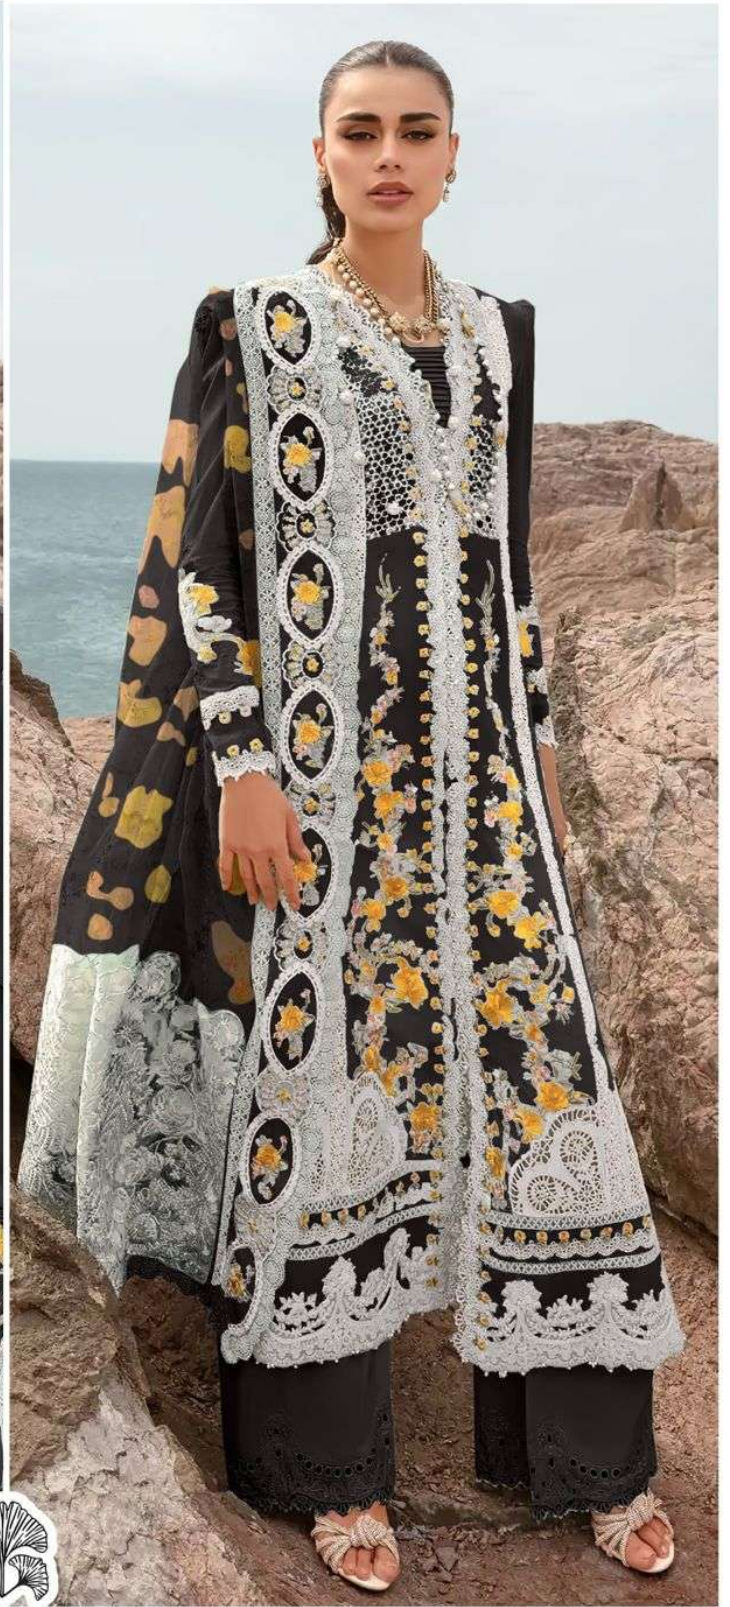

Noori Mirha

ZAHA

D.No.10334-B

TOP Cambric Cotton With Heavy Embroidery Work

BOTTOM-INNER Semi Lawn

DUPATTA Tubby Silk with Print

ZAHA

Noori Mirha

TOP Cambric Cotton With
Heavy Embroidery Work

BOTTOM-INNER
Semi Lawn

DUPATTA Tubby Silk with
Print

10334-A

10334-B

10334-C

10334-D

Noori Mirha

ZAHA

D.No.10334-C

TOP Cambric Cotton With Heavy Embroidery Work

BOTTOM-INNER Semi Lawn

DUPATTA Tubby Silk with Print

Noori Mirha

ZAHA

D.No.10334-B

TOP Cambric Cotton With Heavy Embroidery Work

BOTTOM-INNER Semi Lawn

DUPATTA Tubby Silk with Print

Noori Mirha

Z A H A

D.No.10334-A

TOP Cambric Cotton With
Heavy Embroidery Work

BOTTOM-INNER Semi Lawn