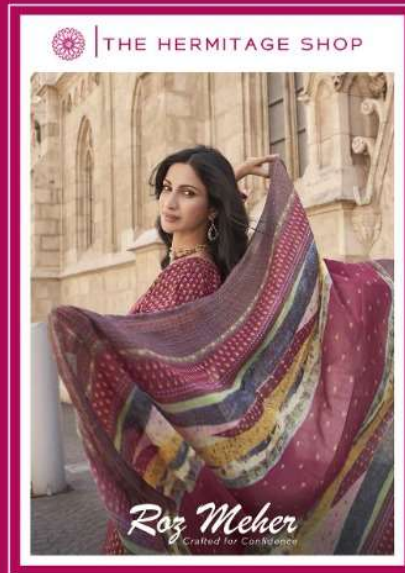

THE HERMITAGE SHOP

Roz Meher
Crafted for Confidence

~TOP~

PURE LAWN 60*60 KARACHI PRINTS WITH
EMBROIDERY ON NECK & DAMAN

~BOTTOM~

PURE COTTON

~DUPATTA~

PURE KARACHI LAWN MUL-MUL COTTON