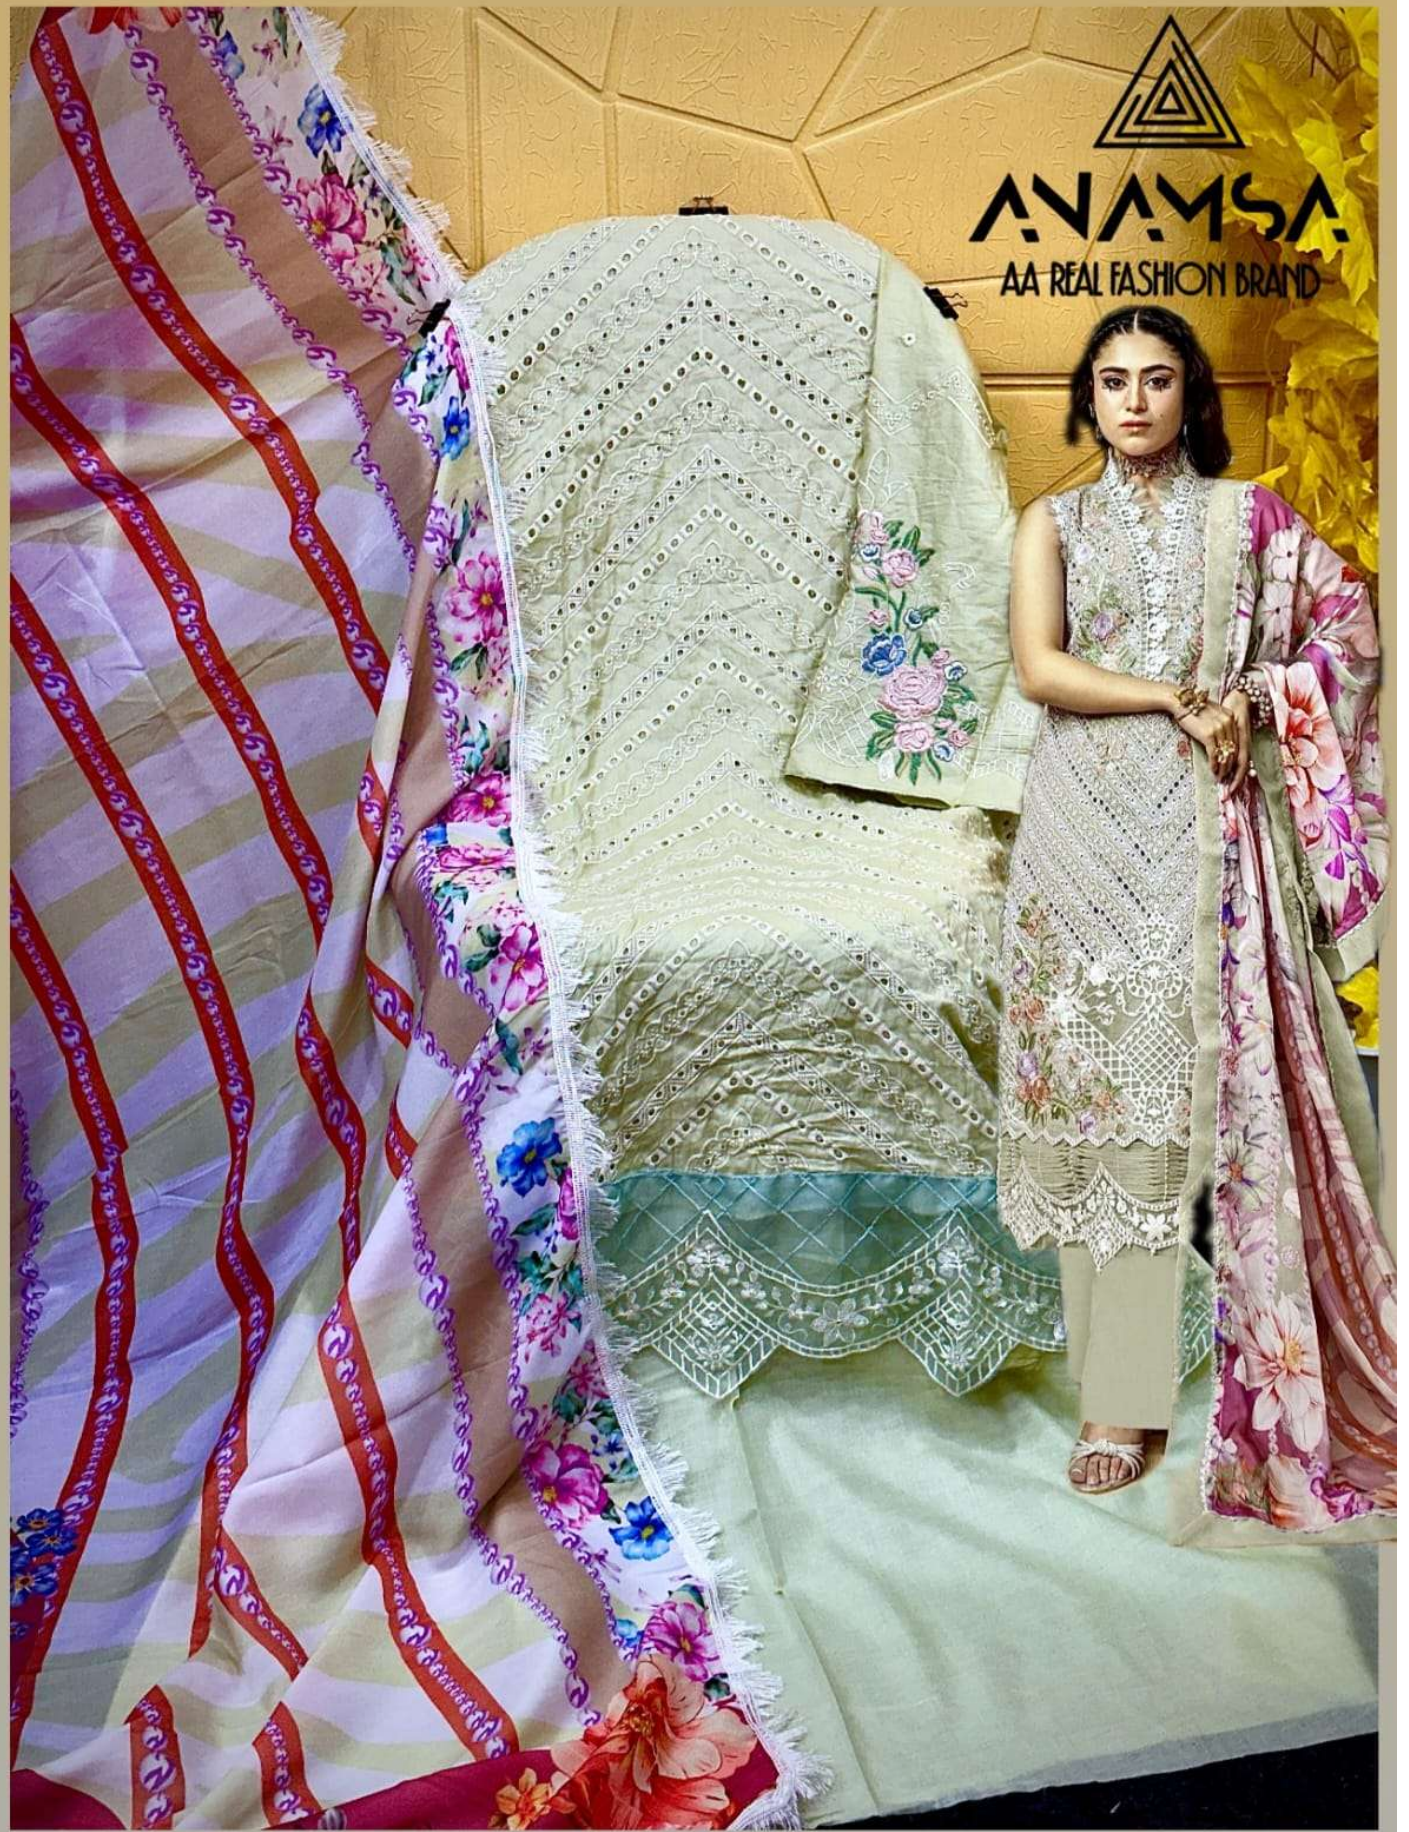

SEMI STICH COLLECTION

TOP- PURE HEAVY QUALITY JAAM COTTON WITH HEAVY EMBROIDERY AND SEQUENCE WORK
BOTTOMINNER- HEAVY QUALITY RAYON COTTON
DUPATTA- HEAVY QUALITY MUSLINE COTTON FANCY DUPATTA WITH DIGITAL PRINT

7773
D.No:-463 C

ANAMSA
AA REAL FASHION BRAND

ANAMSA
AA REAL FASHION BRAND

ANAMSA
AA REAL FASHION BRAND

ANAMSA
AA REAL FASHION BRAND

SEMI STICH COLLECTION

TOP- PURE HEAVY QUALITY JAAM COTTON WITH HEAVY EMBROIDERY AND SEQUENCE WORK
BOTTOMINNER- HEAVY QUALITY RAYON COTTON
DUPATTA- HEAVY QUALITY MUSLINE COTTON FANCY DUPATTA WITH DIGITAL PRINT

7773
D.No:-463 C

SEMI STICH COLLECTION

TOP- PURE HEAVY QUALITY JAAM COTTON WITH HEAVY EMBROIDERY AND SEQUENCE WORK
BOTTOMINNER- HEAVY QUALITY RAYON COTTON
DUPATTA- HEAVY QUALITY MUSLINE COTTON FANCY DUPATTA WITH DIGITAL PRINT