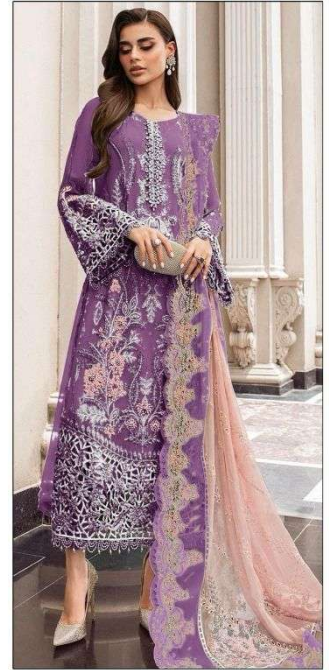

TOP - ORGANZA HEAVY EMBROIDERED WITH STONE WORK
INNER BOTTOM - HEAVY SANTOON
DUPATTA - ORGANZA HEAVY EMBROIDERED

B 28 - D