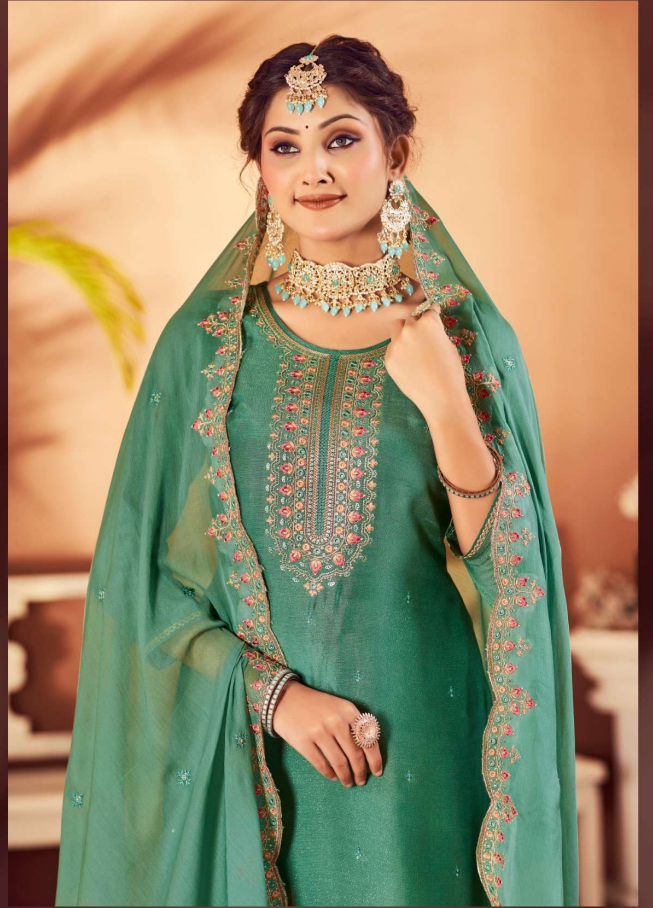

11602

11601

11606

11603

11604

11605

11601

11602

11603

11604

11605

11606

- TOP - PURE MUSLIN DIAMOND SIMAR WITH WORK
- BOTTOM +INNER- PURE
- DUPATTA - PURE JERMAN WITH HEAVY WORK
- DESIGNS - 06

CATALOGUE :- **TAANI**

RATE :- 1075 /-