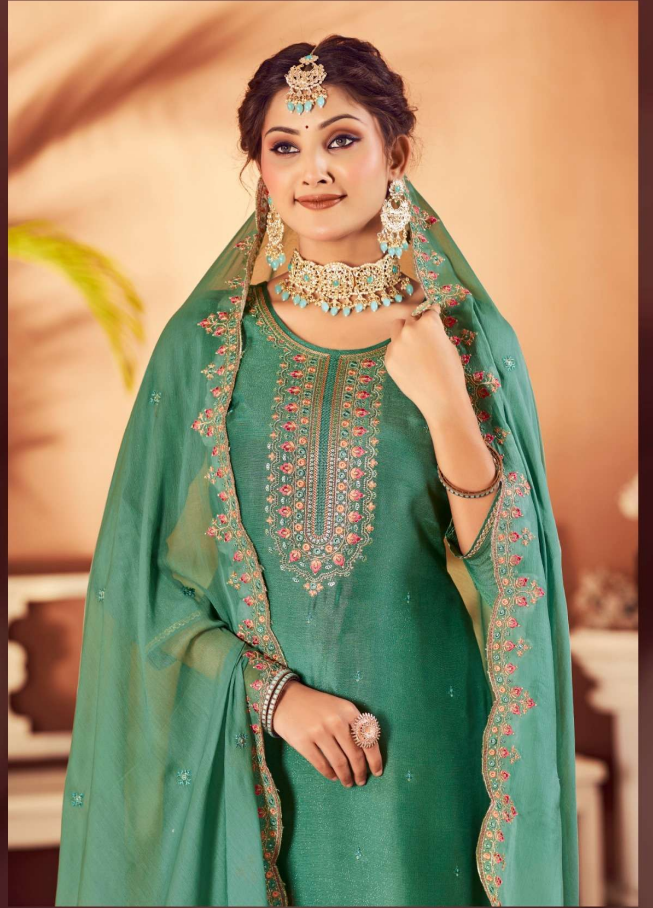

11602

11601

11606

11604

11605

11601

11602

11603

11604

11605

11606

- TOP - PURE MUSLIN DIAMOND SIMAR WITH WORK
- BOTTOM +INNER- PURE
- DUPATTA - PURE JERMAN WITH HEAVY WORK
- DESIGNS - 06

CATALOGUE :- **TAANI**

RATE :- 1075 /-