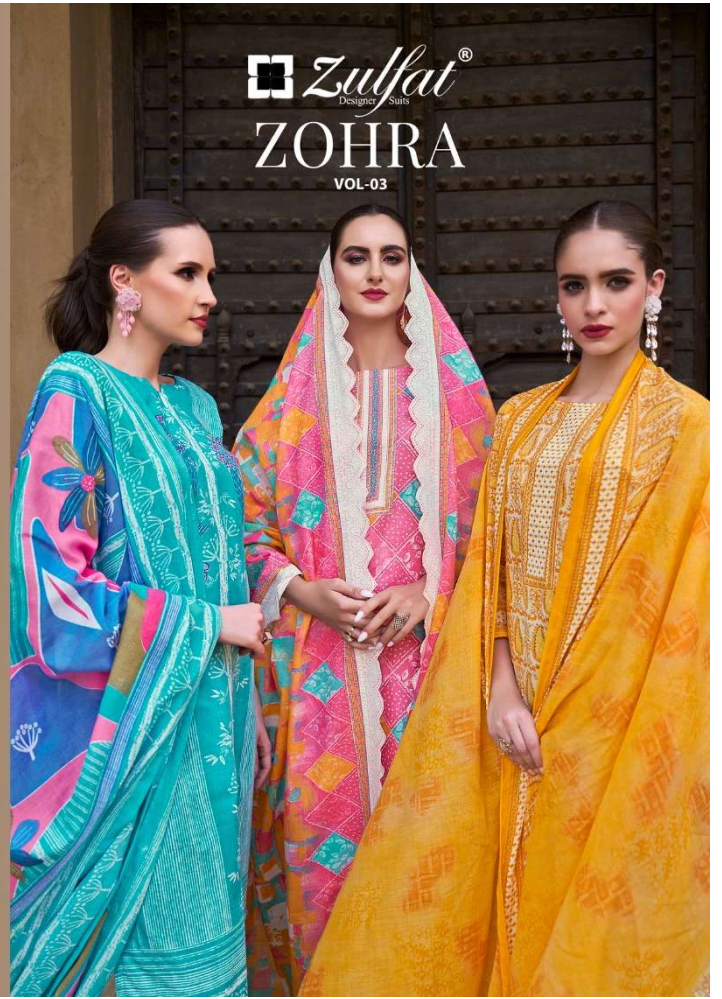

Zulfat[®]
Designer Suits

ZOHRA

VOL-03

Zulfat®
Designer Suits
ZOHRA
VOL-03

560-001

560-002

560-003

560-004

560-005

560-006

560-007

560-008

TOP

100% PURE COTTON PRINT. (2.50 mtr apx)

DUPATTA

100% PURE COTTON MAL MAL DUPATTA PRINT. (2.30 mtr apx)

BOTTOM

100% PURE COTTON SALWAR. (3.00 mtr apx)

WWW.ZULFAT.IN

FOLLOW US ON

THIS BOOK / CATALOGUE / LOGO / ARE PROTECTED UNDER COPYRIGHT ACT.
AN ILLEGAL / UNAUTHORIZED REPRINT, PUBLISHING, REPRODUCTION, DISTRIBUTION AND MODIFICATION OF ANY IMAGES, PHOTOGRAPHS AND PRODUCTS,
TOTALLY OR IN PART, FOR ANY PURPOSE, REASON OR CAUSE IS STRICTLY PROHIBITED AND PUNISHABLE UNDER LAW.