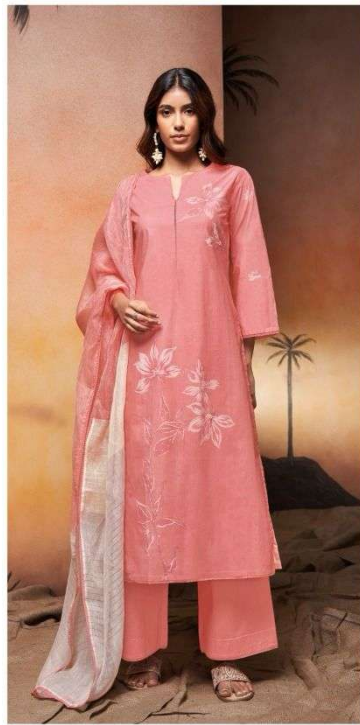

S2549-B

Ganga®
Oakleigh
S2549- A/B/C