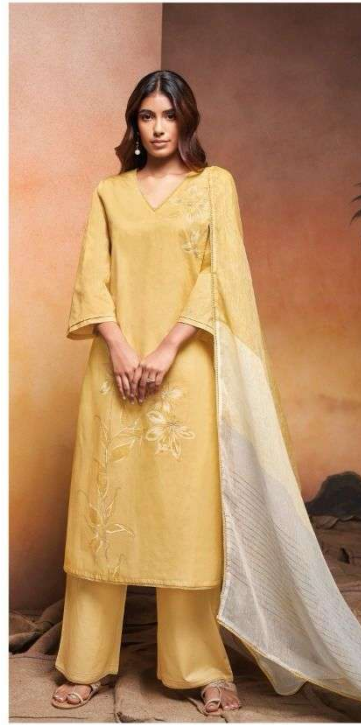

S2549-C

Ganga®
Oakleigh
S2549- A/B/C