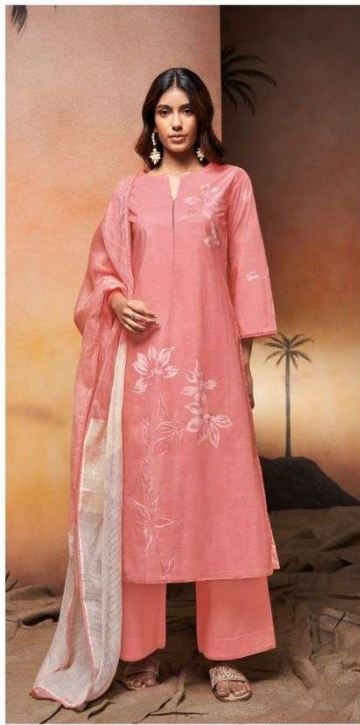

S2549-B

Ganga®
Oakleigh
S2549- A/B/C