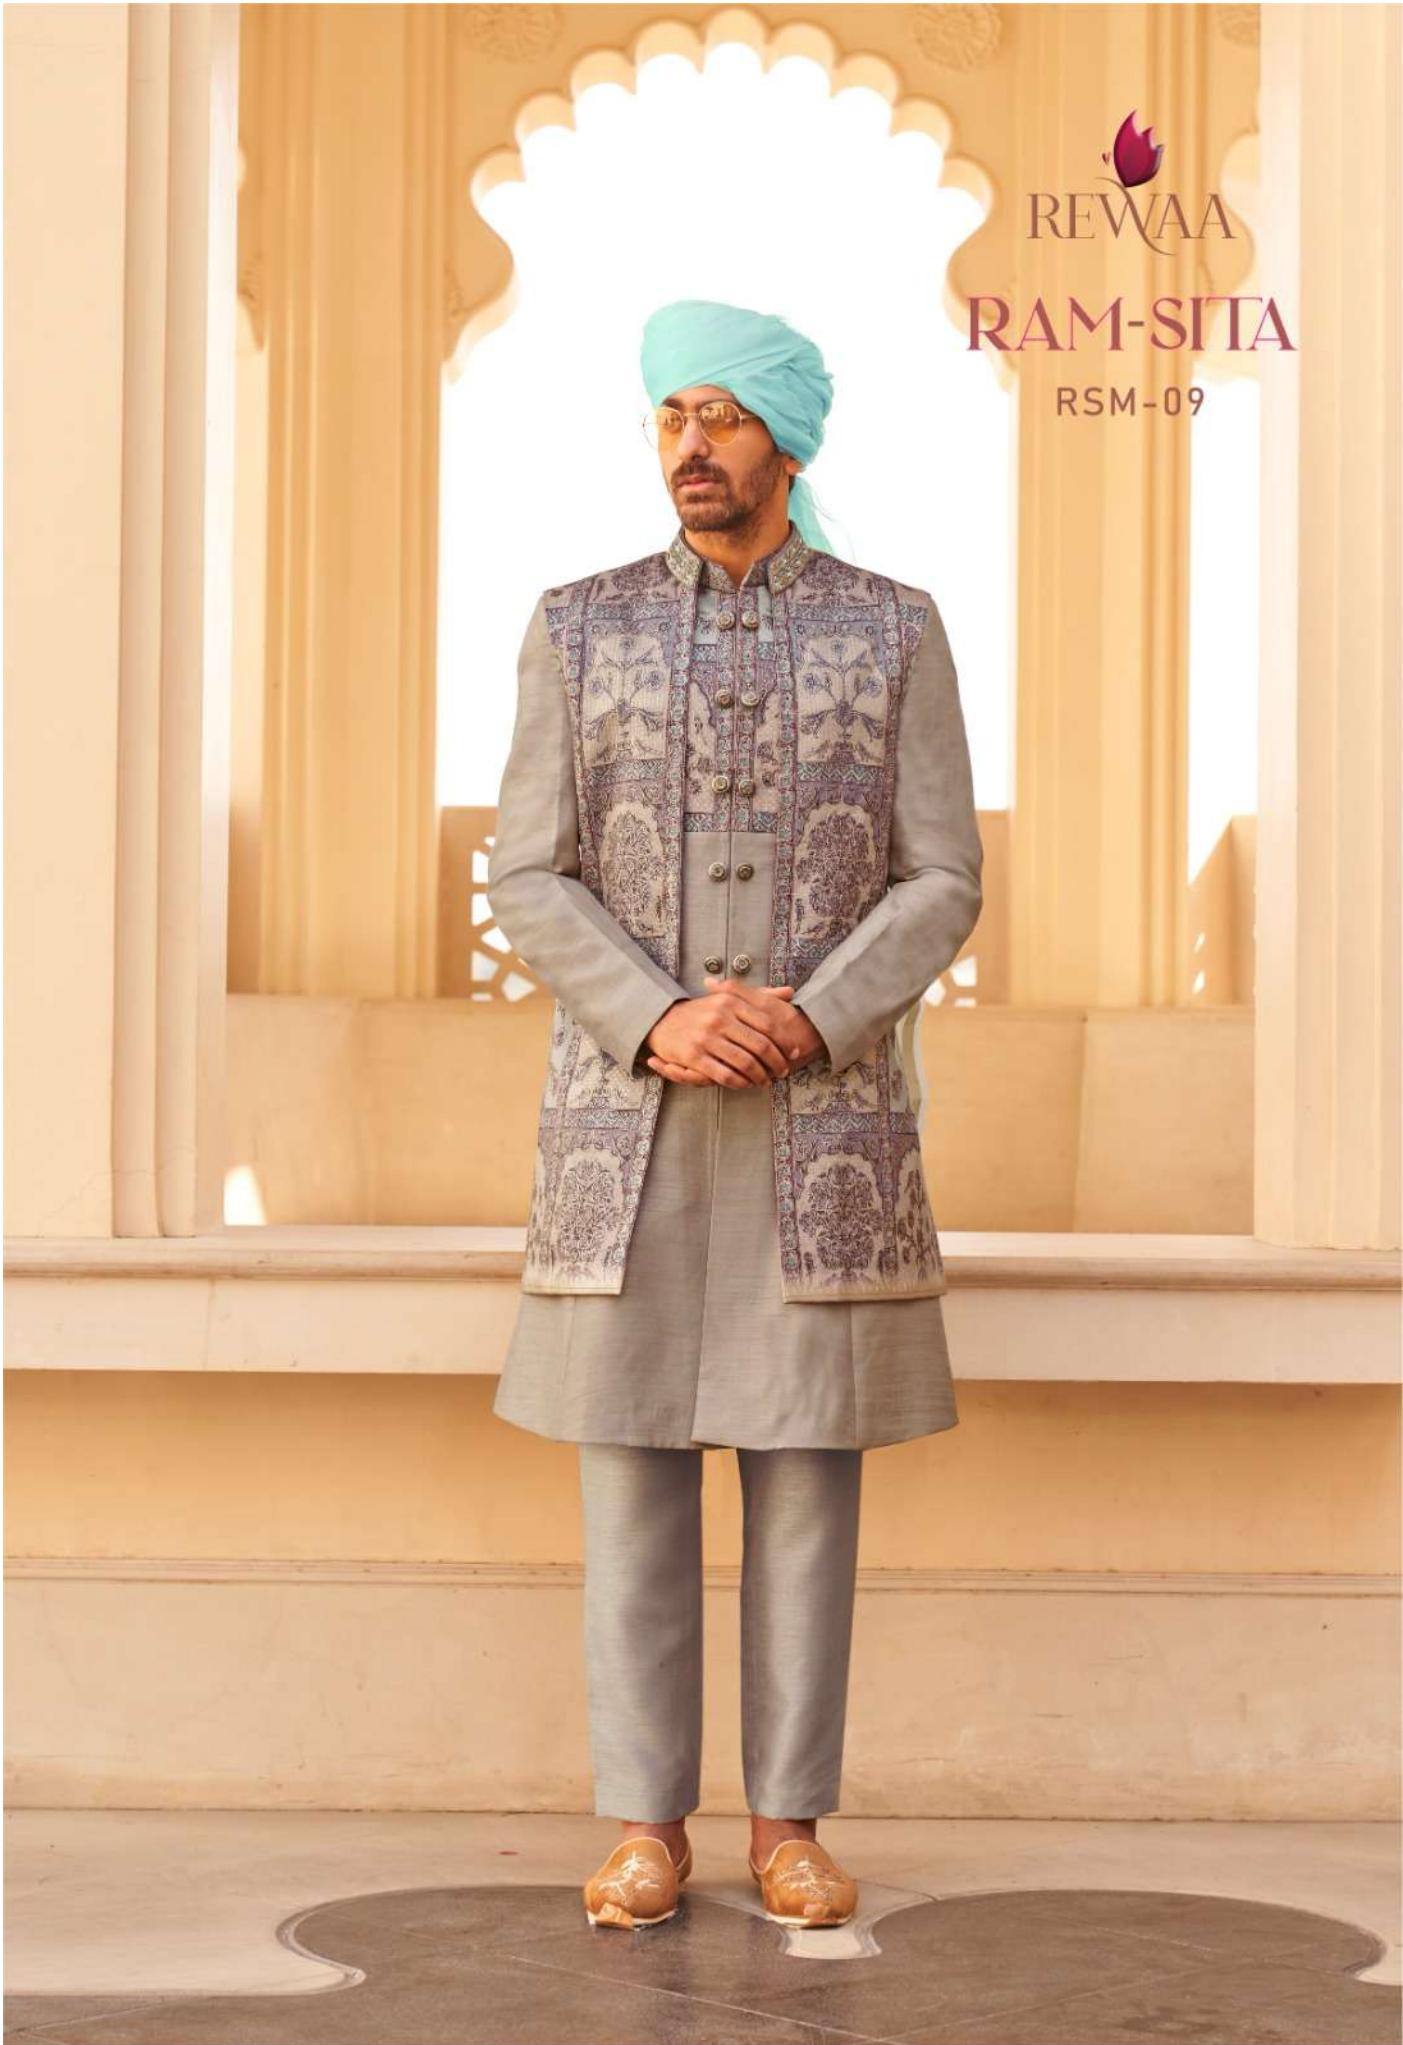

REWAA

RAM-SITA

RSM-09