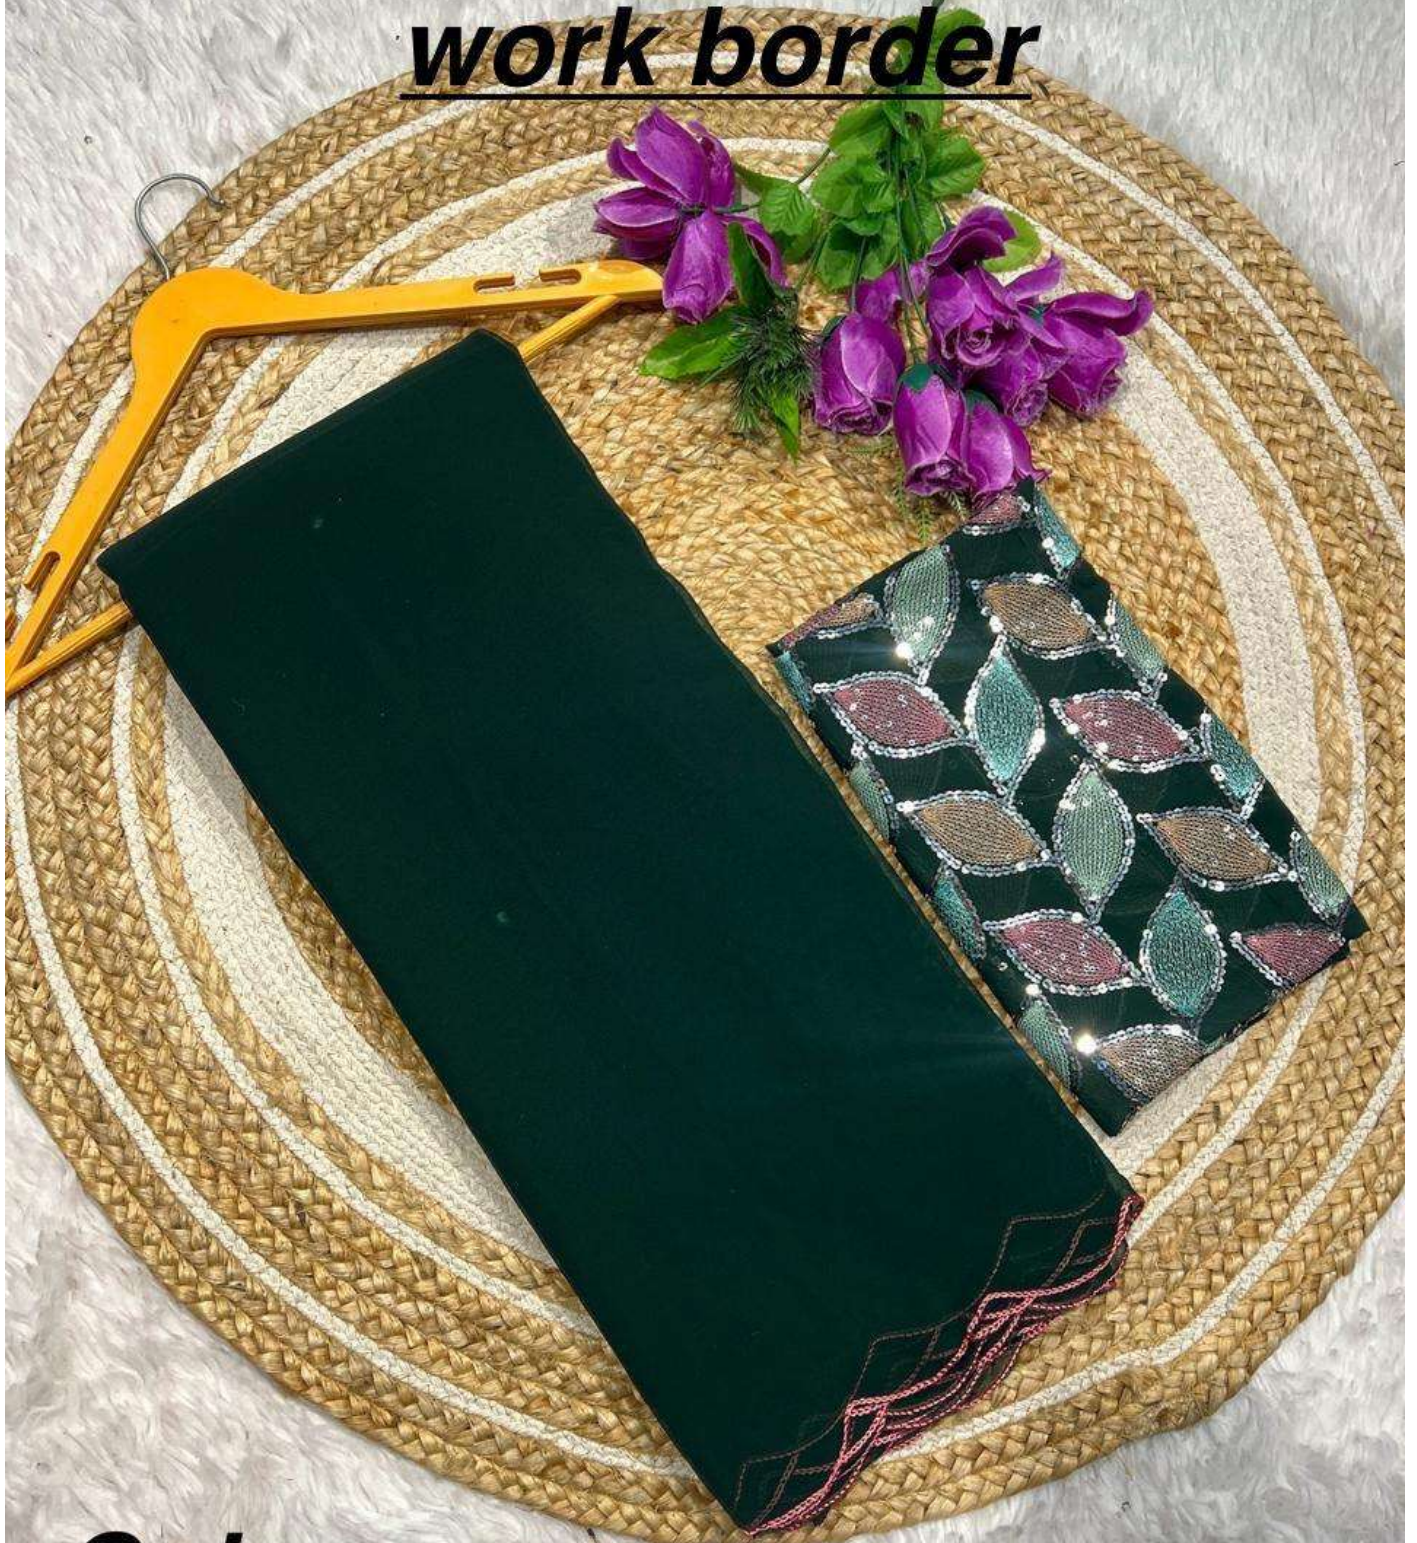

Gergotte saree with aari
work border

Color:- green