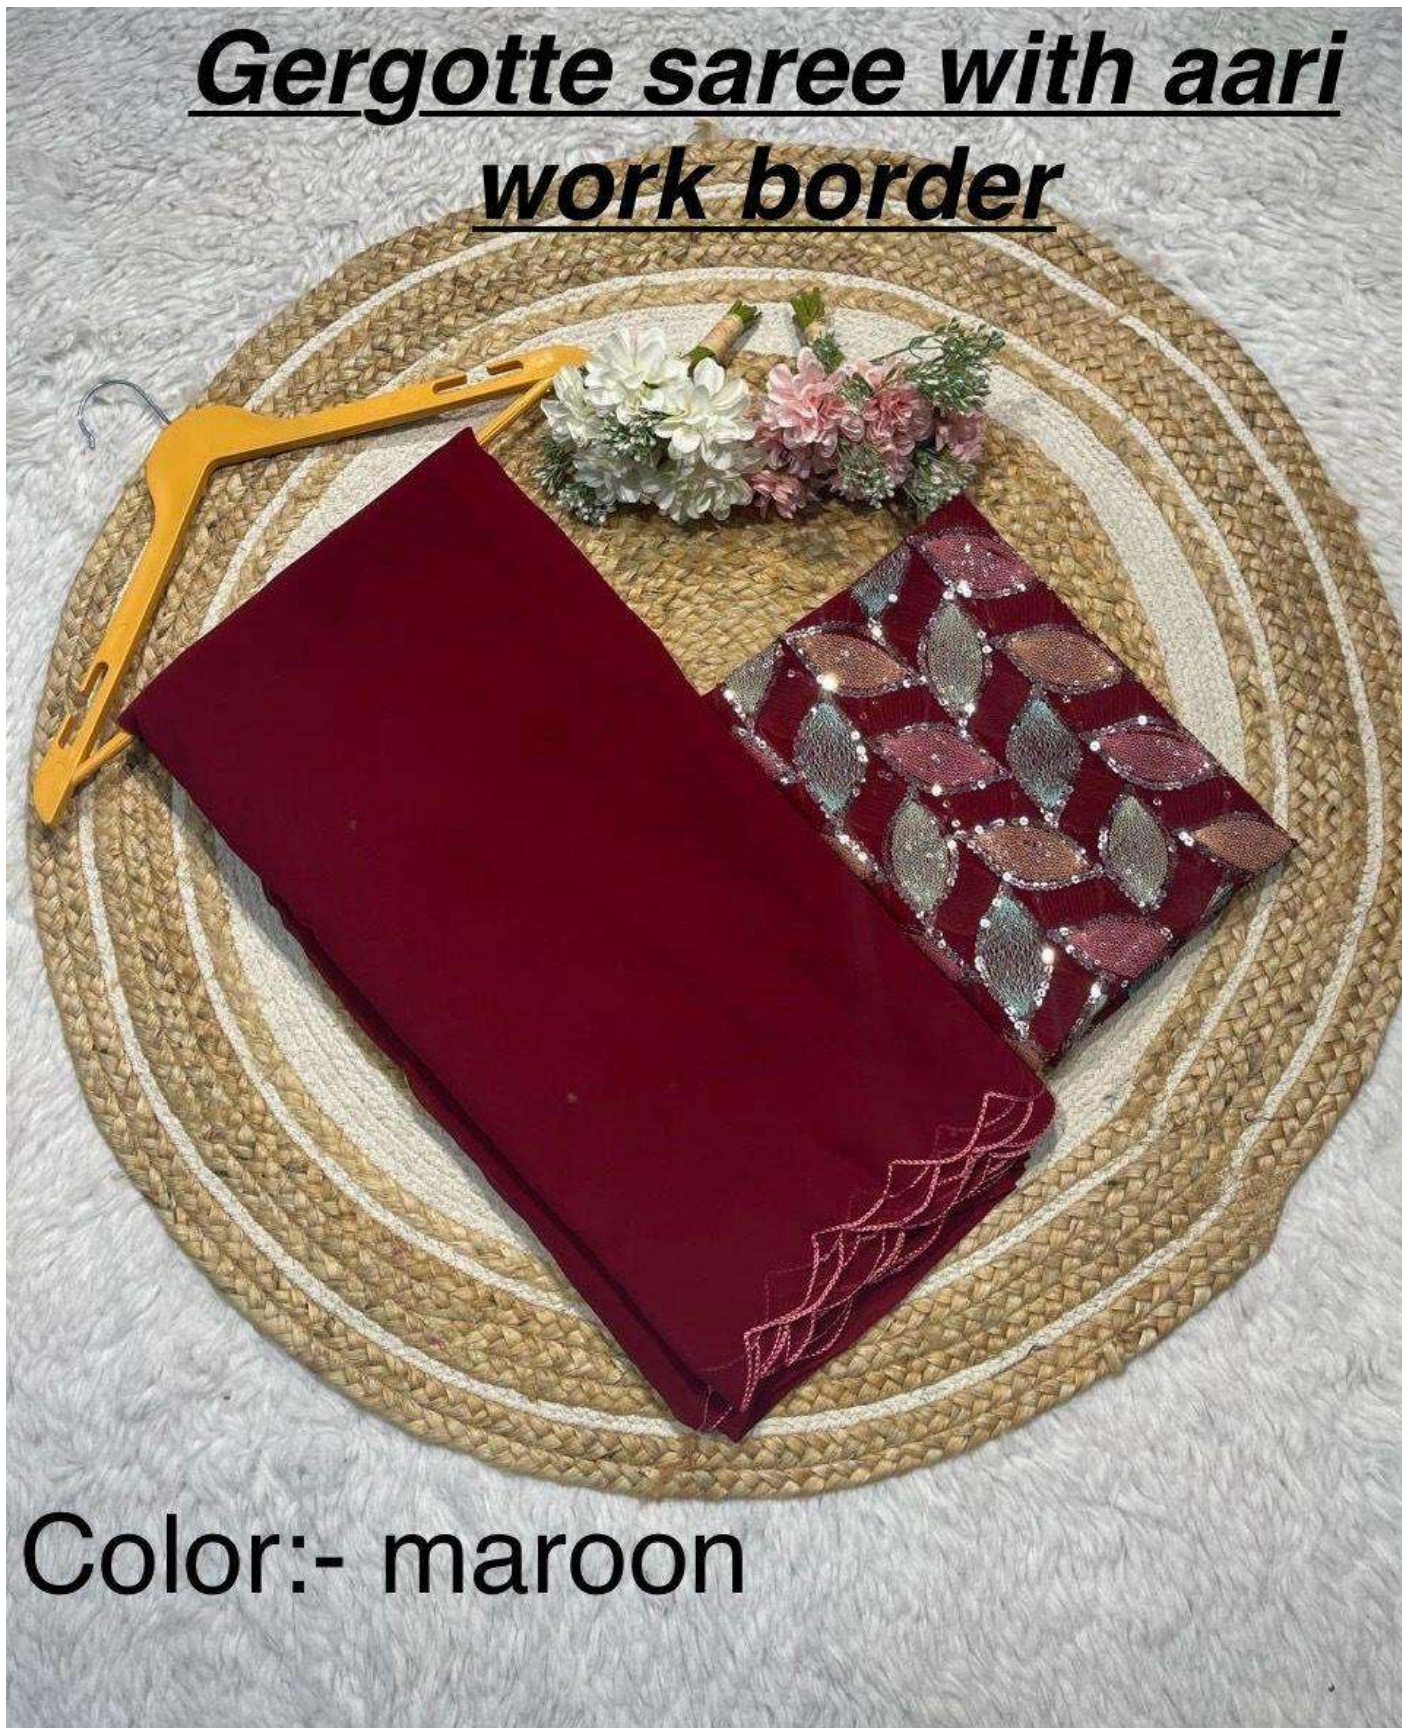

Gergotte saree with aari
work border

Pista

Gergotte saree with aari
work border

Pista

Gergotte saree with aari
work border

Black

Gergotte saree with aari
work border

Dark pink

Gergotte saree with aari work
border

Color:- wine

Color:- org

**Gergotte saree with aari
work border**

Color:- maroon

**Gergotter saree with aarik
work border**

Purple

Gergotte saree with aari work
border

Yellow

Color:- mahedi

Gergotte saree with aari
work border

Color:- green

Gergotte saree with aari
work border

Grey

Gergotte saree with aari work
border

Red

Color:- lemon yellow