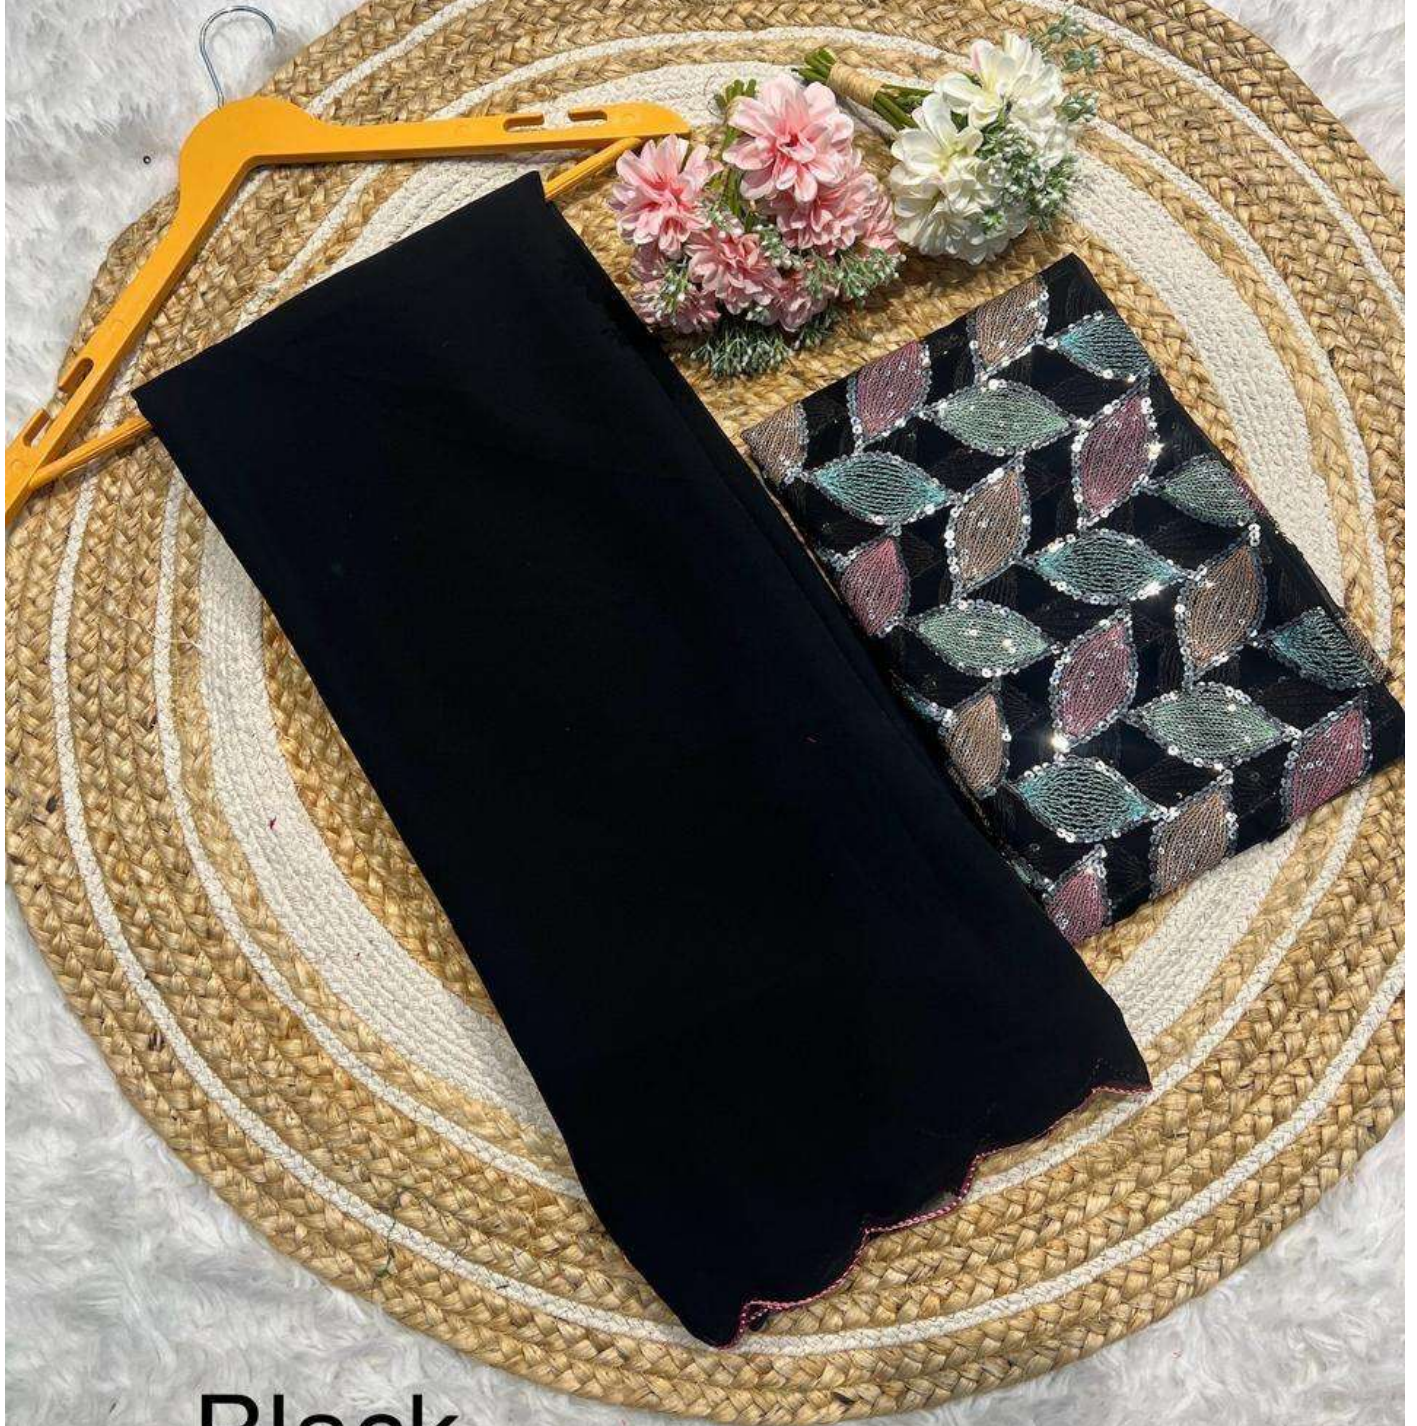

Gergotte saree with aari
work border

Pista

Gergotte saree with aari
work border

Pista

Gergotte saree with aari
work border

Black

Gergotte saree with aari
work border

Dark pink

Gergotte saree with aari work
border

Color:- wine

Color:- org

**Gergotte saree with aari
work border**

Color:- maroon

**Gergotter saree with aarik
work border**

Purple

Gergotte saree with aari work
border

Yellow

Color:- mahedi

Gergotte saree with aari
work border

Color:- green

Gergotte saree with aari
work border

Grey

Gergotte saree with aari work
border

Red

Color:- lemon yellow