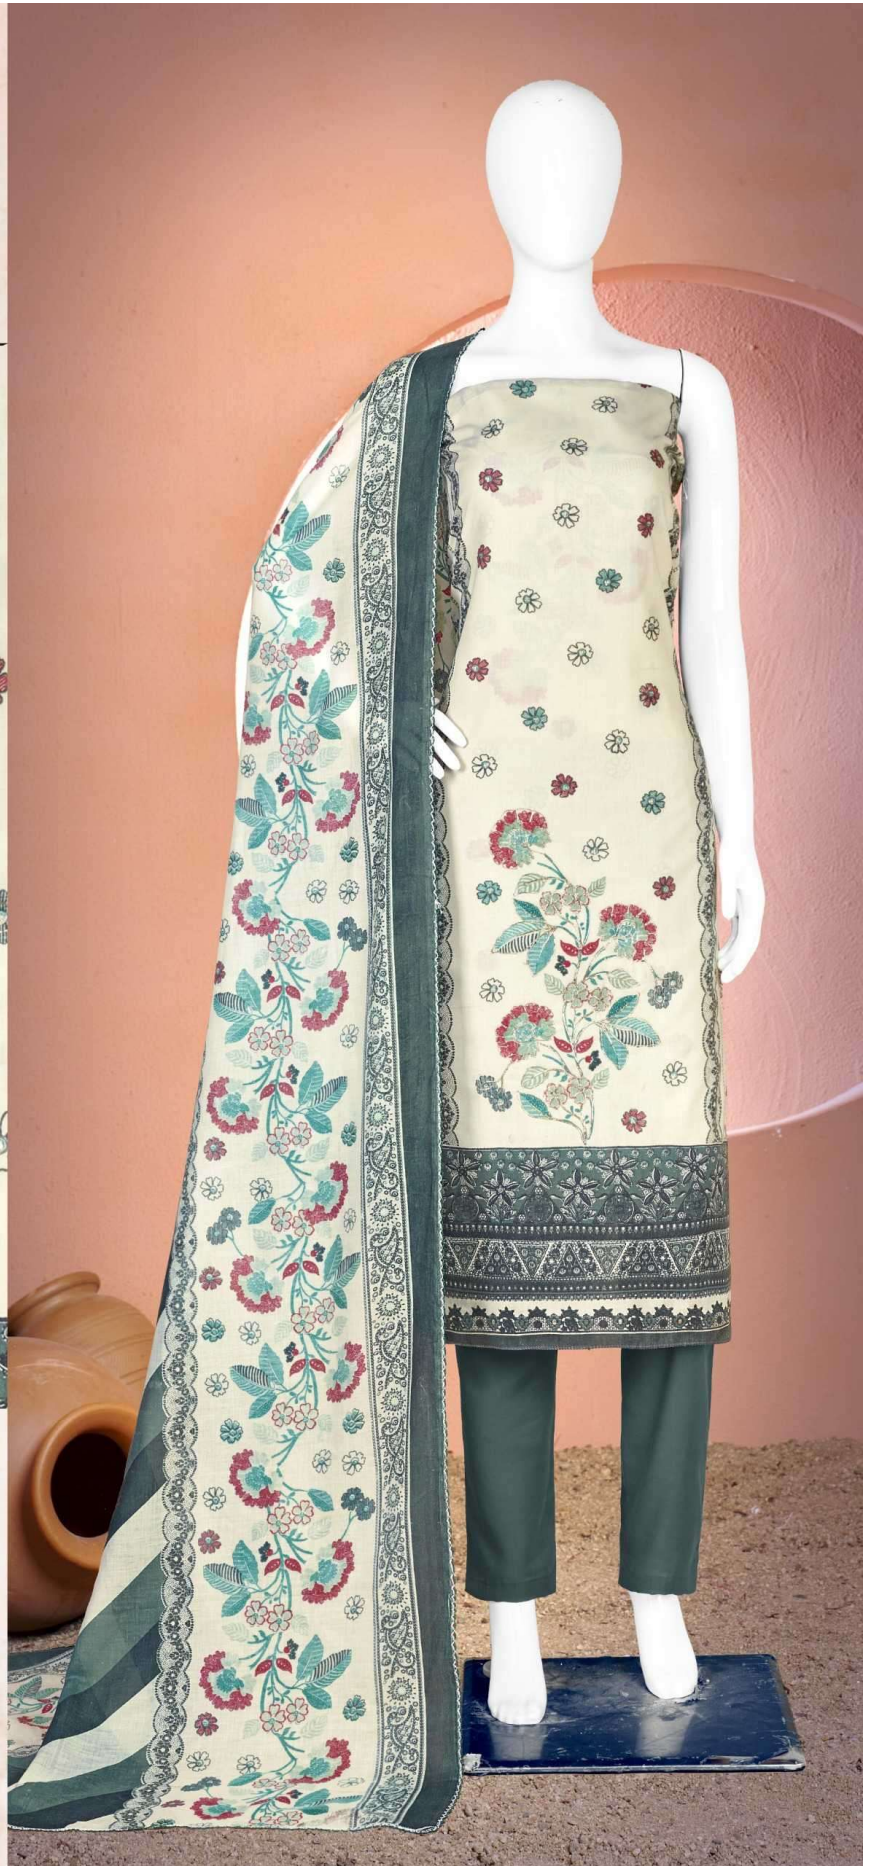

Gipson[®]
BMW
B Series
D.NO.2719

Gipson[®]

B Series

TOP :- PURE COTTON FOIL PRINT
WITH ETHNIC HAND WORK

BOTTOM :- PURE COTTON SOLID DYED

DUPATTA :- PURE COTTON PRINT

D.NO.2719-A

Gipson[®]

B Series

TOP :- PURE COTTON FOIL PRINT
WITH ETHNIC HAND WORK
BOTTOM :- PURE COTTON SOLID DYED
DUPATTA :- PURE COTTON PRINT

D.NO.2719-C

Gipson[®]

B Series

TOP :- PURE COTTON FOIL PRINT
WITH ETHNIC HAND WORK

BOTTOM :- PURE COTTON SOLID DYED

DUPATTA :- PURE COTTON PRINT

D.NO.2719-D

Gipson[®]

B Series

TOP :- PURE COTTON FOIL PRINT
WITH ETHNIC HAND WORK

BOTTOM :- PURE COTTON SOLID DYED

DUPATTA :- PURE COTTON PRINT

D.NO.2719-B

Gipson[®]

B Series

D.No :- 2719

**TOP :- PURE COTTON FOIL PRINT
WITH ETHNIC HAND WORK**

BOTTOM :- PURE COTTON SOLID DYED

DUPATTA :- PURE COTTON PRINT