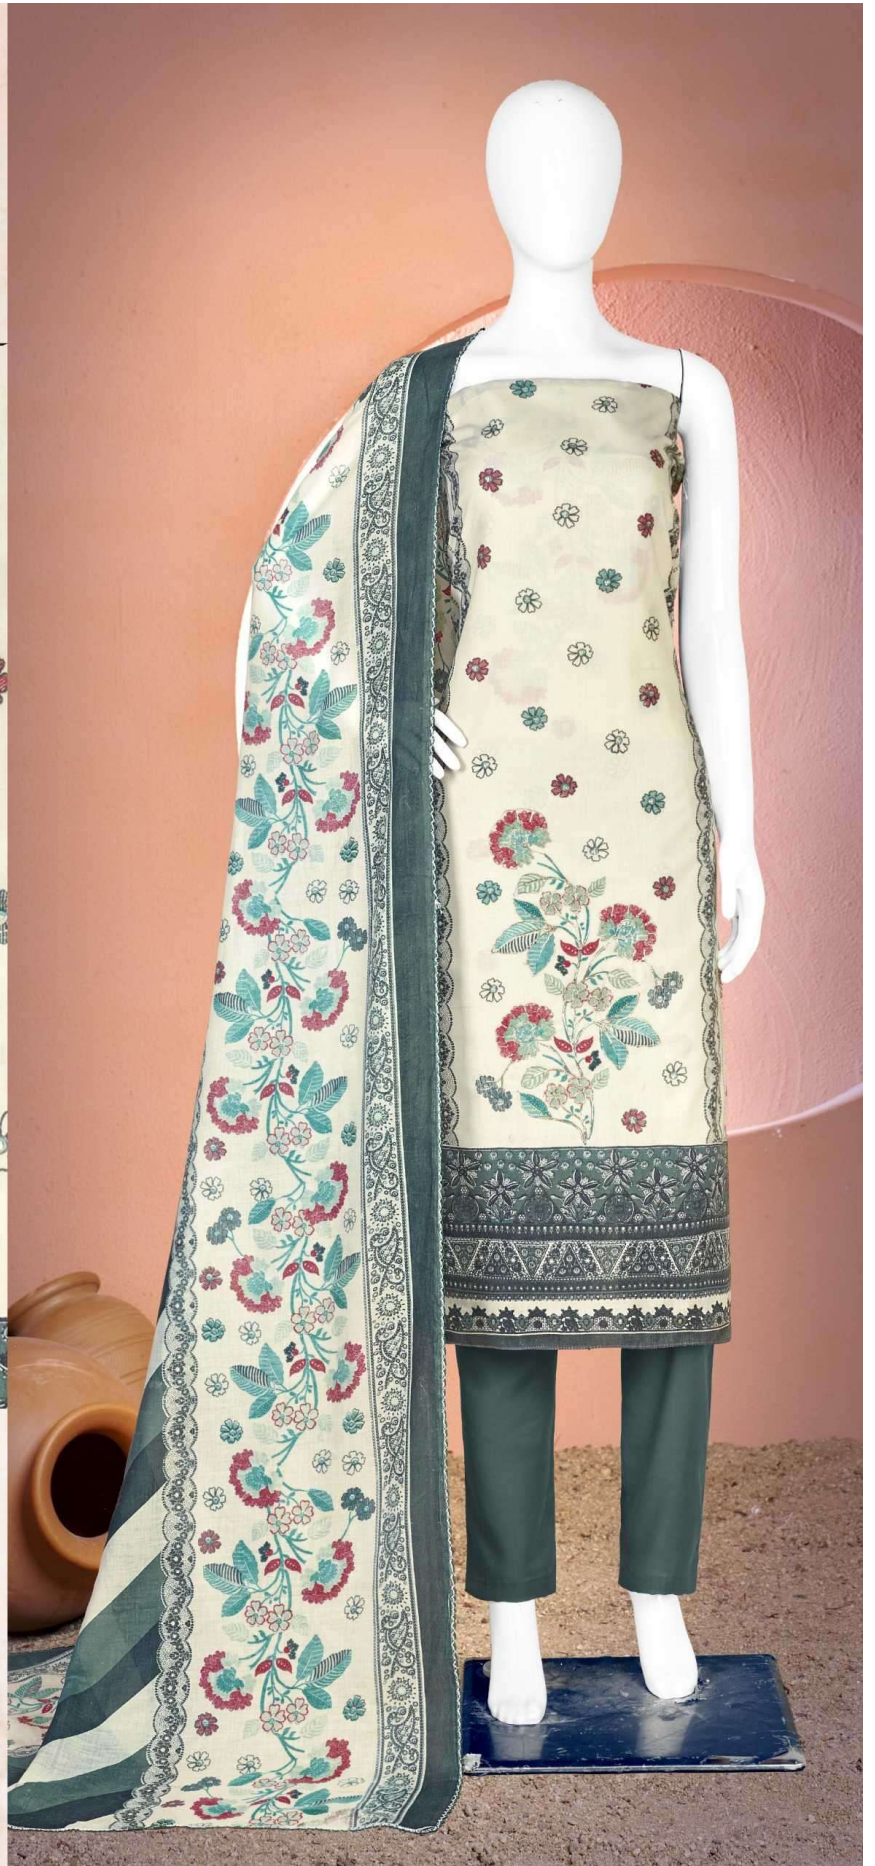

Gipson[®]
BMW
B Series
D.NO.2719

Gipson[®]

B Series

TOP :- PURE COTTON FOIL PRINT
WITH ETHNIC HAND WORK

BOTTOM :- PURE COTTON SOLID DYED

DUPATTA :- PURE COTTON PRINT

D.NO.2719-A

Gipson[®]

B Series

TOP :- PURE COTTON FOIL PRINT
WITH ETHNIC HAND WORK
BOTTOM :- PURE COTTON SOLID DYED
DUPATTA :- PURE COTTON PRINT

D.NO.2719-C

Gipson[®]

B Series

TOP :- PURE COTTON FOIL PRINT
WITH ETHNIC HAND WORK

BOTTOM :- PURE COTTON SOLID DYED

DUPATTA :- PURE COTTON PRINT

D.NO.2719-D

Gipson[®]

B Series

TOP :- PURE COTTON FOIL PRINT
WITH ETHNIC HAND WORK

BOTTOM :- PURE COTTON SOLID DYED

DUPATTA :- PURE COTTON PRINT

D.NO.2719-B

Gipson[®]

B Series

D.No :- 2719

**TOP :- PURE COTTON FOIL PRINT
WITH ETHNIC HAND WORK**

BOTTOM :- PURE COTTON SOLID DYED

DUPATTA :- PURE COTTON PRINT

Gipson[®]