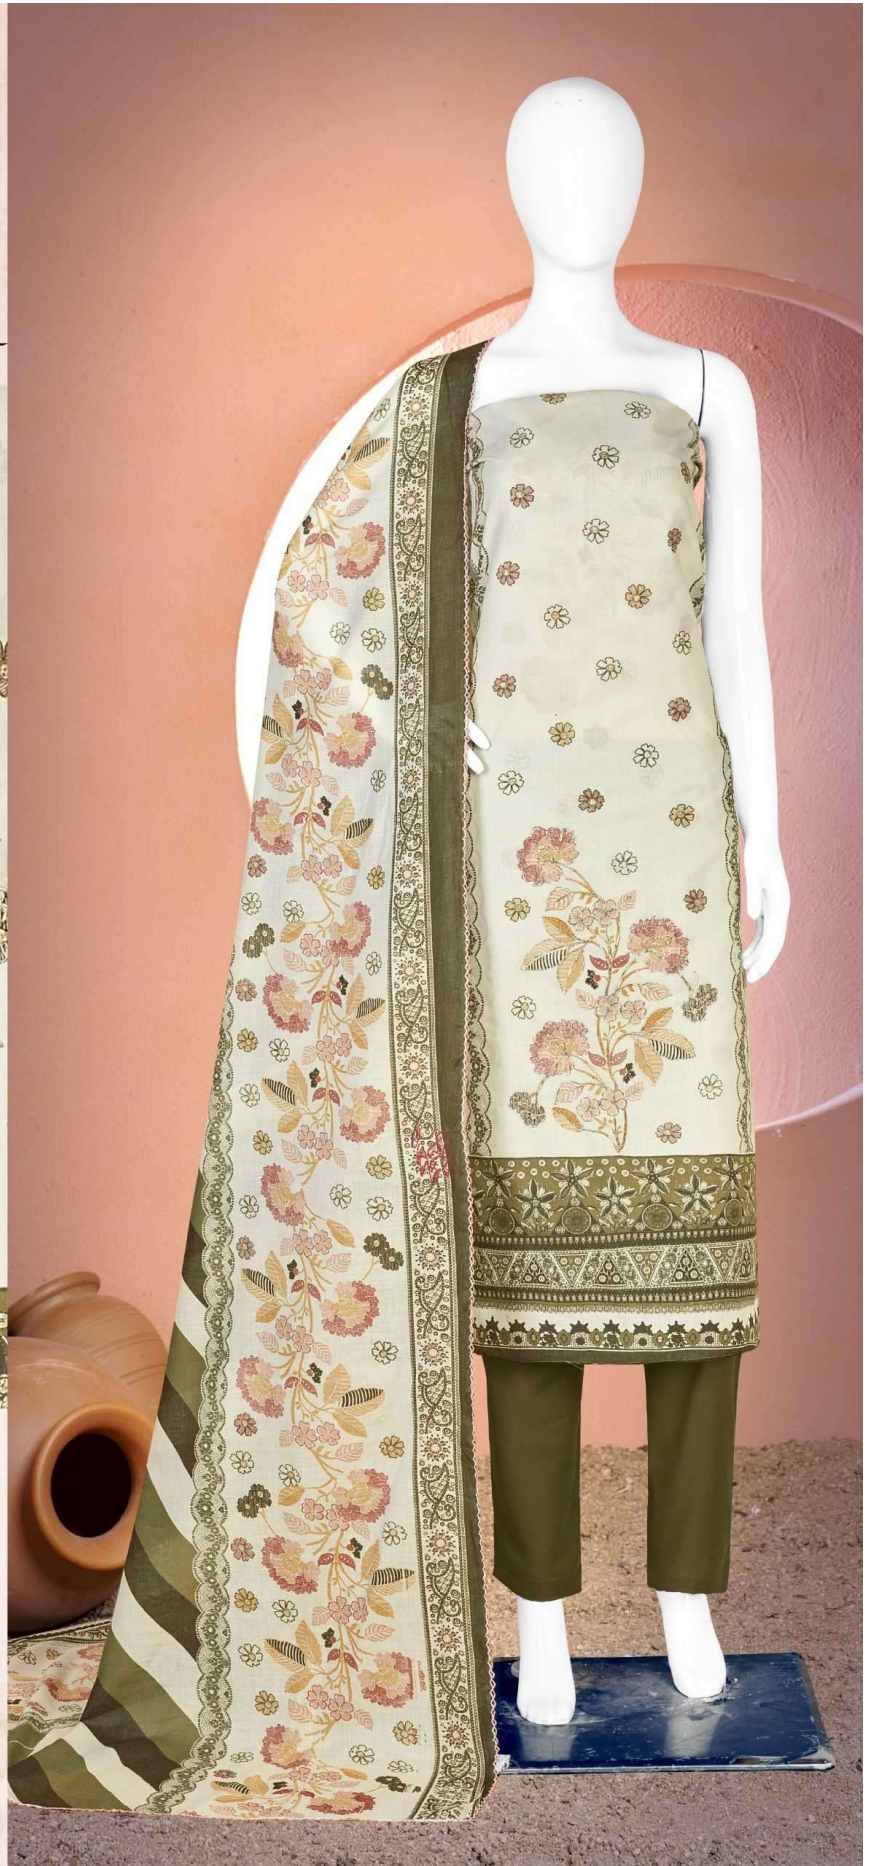

Gipson[®]
BMW
B Series
D.NO.2719

Gipson[®]

B Series

TOP :- PURE COTTON FOIL PRINT
WITH ETHNIC HAND WORK

BOTTOM :- PURE COTTON SOLID DYED

DUPATTA :- PURE COTTON PRINT

D.NO.2719-A

Gipson[®]

B Series

TOP :- PURE COTTON FOIL PRINT
WITH ETHNIC HAND WORK
BOTTOM :- PURE COTTON SOLID DYED
DUPATTA :- PURE COTTON PRINT

D.NO.2719-C

Gipson[®]

B Series

TOP :- PURE COTTON FOIL PRINT
WITH ETHNIC HAND WORK

BOTTOM :- PURE COTTON SOLID DYED

DUPATTA :- PURE COTTON PRINT

D.NO.2719-D

Gipson[®]

B Series

TOP :- PURE COTTON FOIL PRINT
WITH ETHNIC HAND WORK

BOTTOM :- PURE COTTON SOLID DYED

DUPATTA :- PURE COTTON PRINT

D.NO.2719-B

Gipson[®]

B Series

D.No :- 2719

**TOP :- PURE COTTON FOIL PRINT
WITH ETHNIC HAND WORK**

BOTTOM :- PURE COTTON SOLID DYED

DUPATTA :- PURE COTTON PRINT