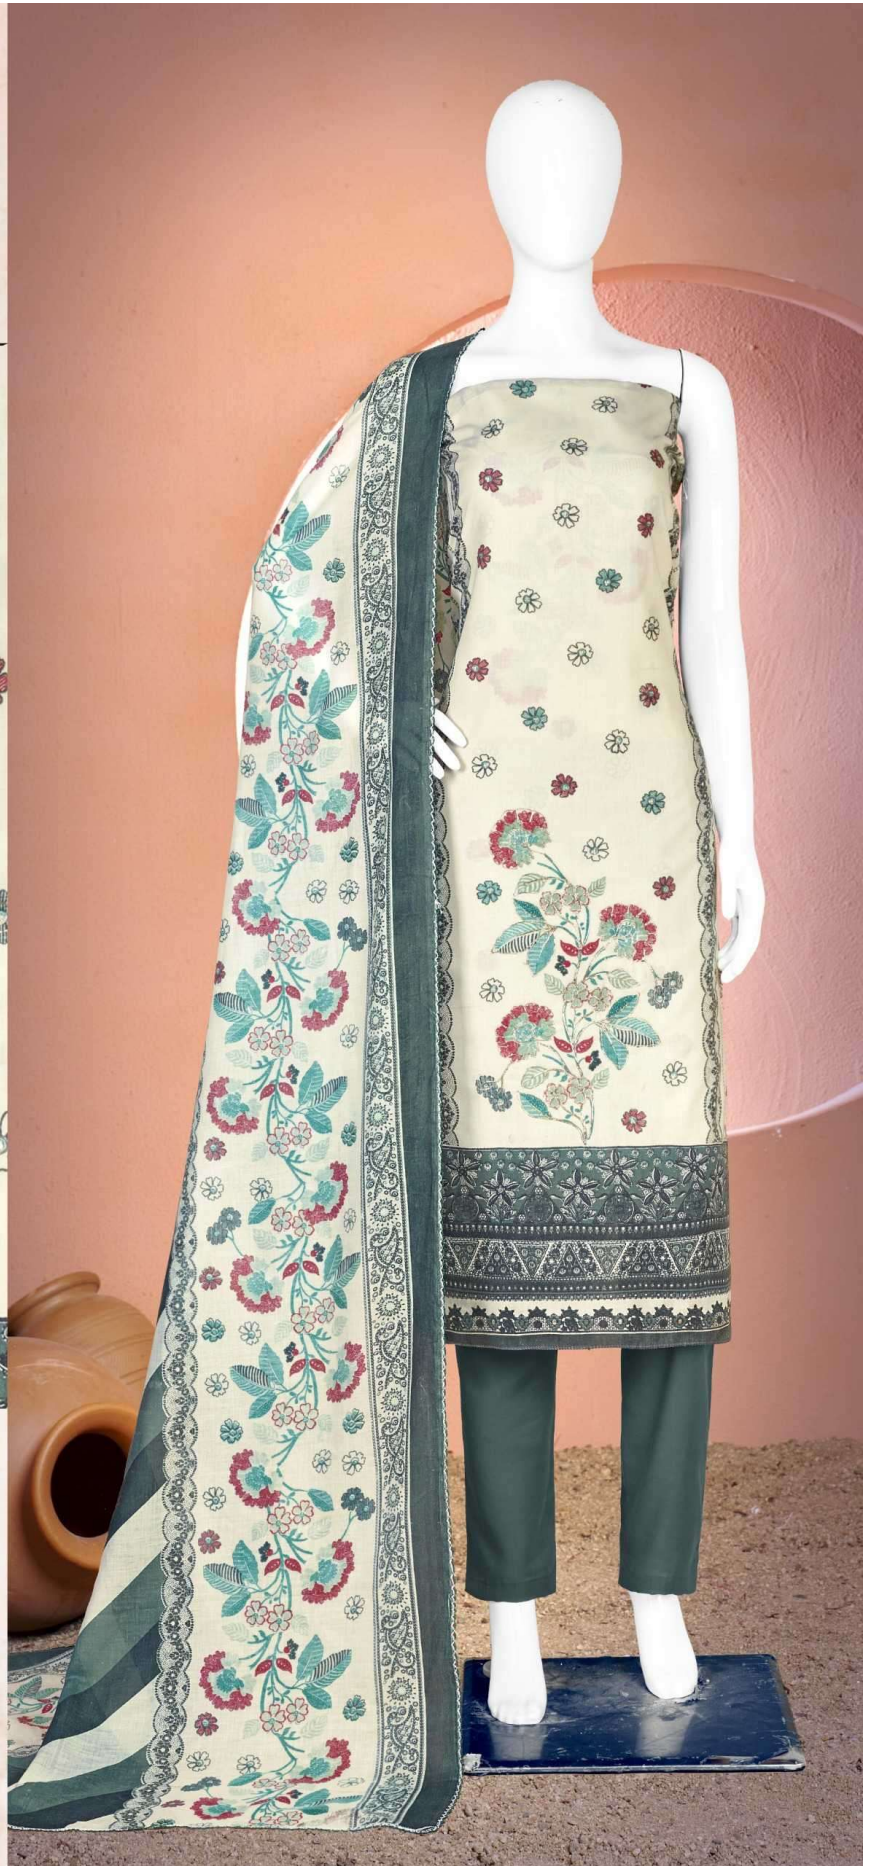

Gipson[®]

B Series
D.NO.2719

Gipson[®]

B Series

TOP :- PURE COTTON FOIL PRINT
WITH ETHNIC HAND WORK

BOTTOM :- PURE COTTON SOLID DYED

DUPATTA :- PURE COTTON PRINT

D.NO.2719-A

Gipson[®]

B Series

TOP :- PURE COTTON FOIL PRINT
WITH ETHNIC HAND WORK

BOTTOM :- PURE COTTON SOLID DYED

DUPATTA :- PURE COTTON PRINT

D.NO.2719-C

Gipson[®]

B Series

TOP :- PURE COTTON FOIL PRINT
WITH ETHNIC HAND WORK

BOTTOM :- PURE COTTON SOLID DYED

DUPATTA :- PURE COTTON PRINT

D.NO.2719-D

Gipson[®]

B Series

TOP :- PURE COTTON FOIL PRINT
WITH ETHNIC HAND WORK

BOTTOM :- PURE COTTON SOLID DYED

DUPATTA :- PURE COTTON PRINT

D.NO.2719-B

Gipson[®]

B Series

D.No :- 2719

**TOP :- PURE COTTON FOIL PRINT
WITH ETHNIC HAND WORK**

BOTTOM :- PURE COTTON SOLID DYED

DUPATTA :- PURE COTTON PRINT