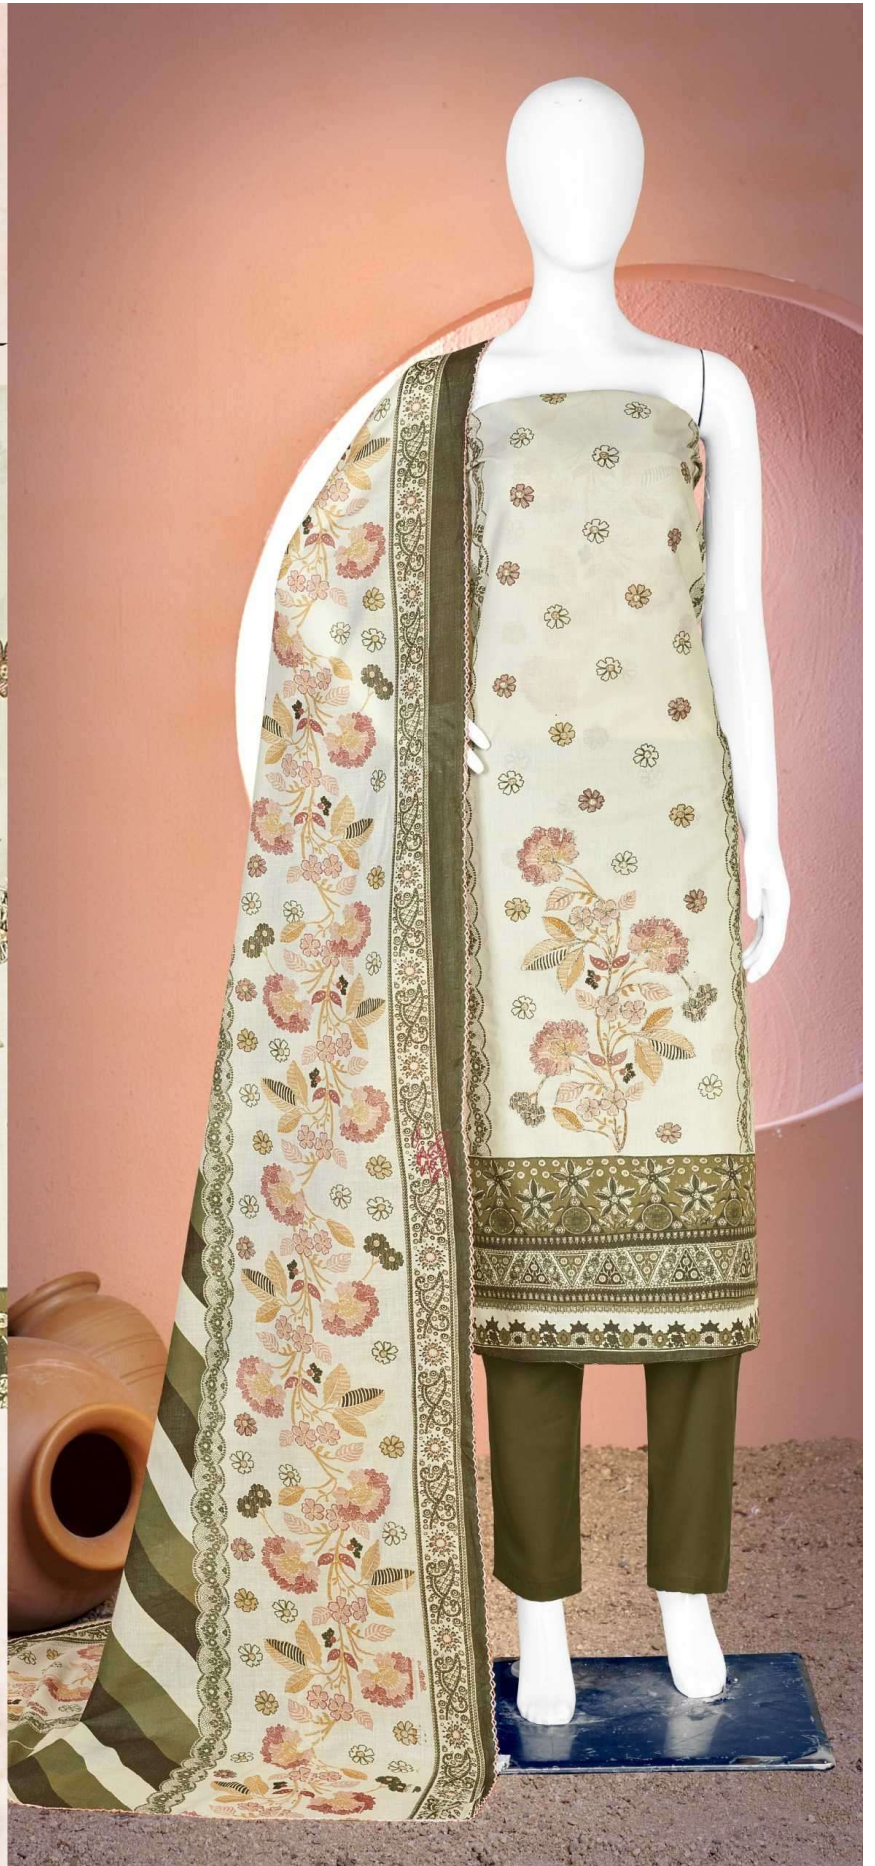

Gipson[®]
BMW
B Series
D.NO.2719

Gipson[®]

B Series

TOP :- PURE COTTON FOIL PRINT
WITH ETHNIC HAND WORK

BOTTOM :- PURE COTTON SOLID DYED

DUPATTA :- PURE COTTON PRINT

D.NO.2719-A

Gipson[®]

B Series

TOP :- PURE COTTON FOIL PRINT
WITH ETHNIC HAND WORK
BOTTOM :- PURE COTTON SOLID DYED
DUPATTA :- PURE COTTON PRINT

D.NO.2719-C

Gipson[®]

B Series

TOP :- PURE COTTON FOIL PRINT
WITH ETHNIC HAND WORK

BOTTOM :- PURE COTTON SOLID DYED

DUPATTA :- PURE COTTON PRINT

D.NO.2719-D

Gipson[®]

B Series

TOP :- PURE COTTON FOIL PRINT
WITH ETHNIC HAND WORK

BOTTOM :- PURE COTTON SOLID DYED

DUPATTA :- PURE COTTON PRINT

D.NO.2719-B

Gipson[®]

B Series

D.No :- 2719

**TOP :- PURE COTTON FOIL PRINT
WITH ETHNIC HAND WORK**

BOTTOM :- PURE COTTON SOLID DYED

DUPATTA :- PURE COTTON PRINT

Gipson[®]