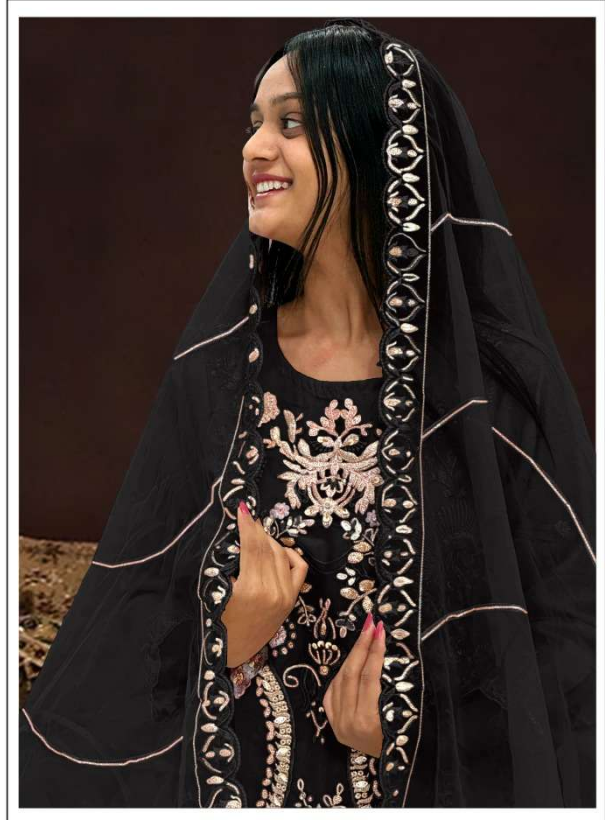

READY MADE
COLLECTION

SIZE:- XL

**TOP- ORANZA WITH EMBROIDERY
KHATLI WORK**

BOTTOM- VISCOUS SILK

DUPATTA- ORGANZA WITH EMROIDERY