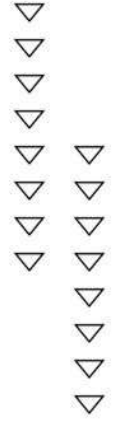

SAYURI[®]
— Designer

Style is a way of saying
who you are without
having to speak.

D No-5551

SAYURI[®]
Designer

Style is a way of saying
who you are without
having to speak.

D No-5551

DESIGNER

STYLISH