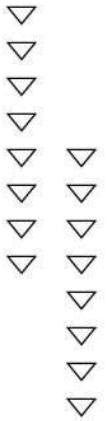

SAYURI[®]
— Designer

Style is a way of saying
who you are without
having to speak.

D No-5551

SAYURI[®]
Designer

Style is a way of saying
who you are without
having to speak.

D No-5551

DESIGNER

STYLISH