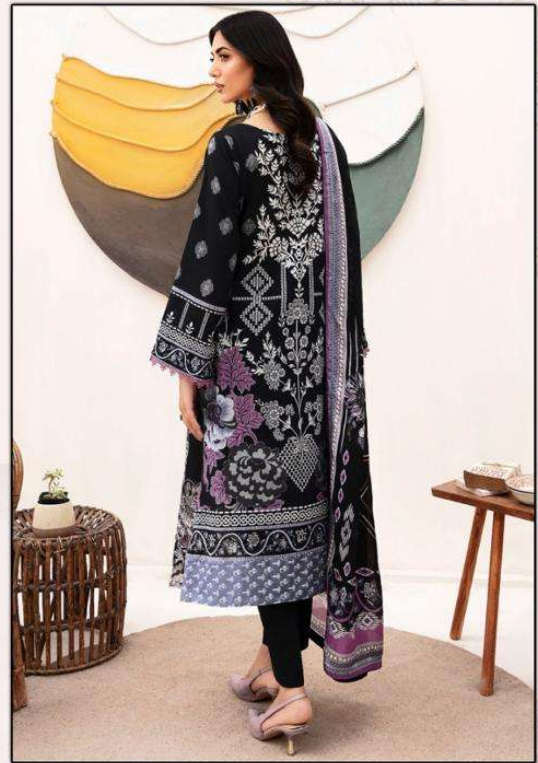

BIN SAEED
Heavy Cotton Luxury Collection.