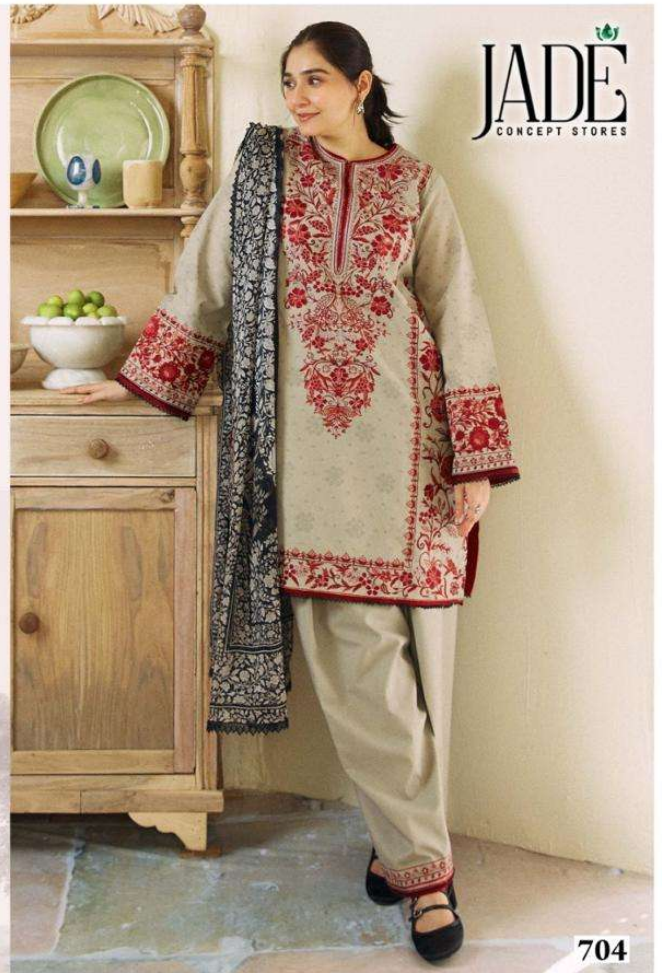

JADE
CONCEPT STORES

704